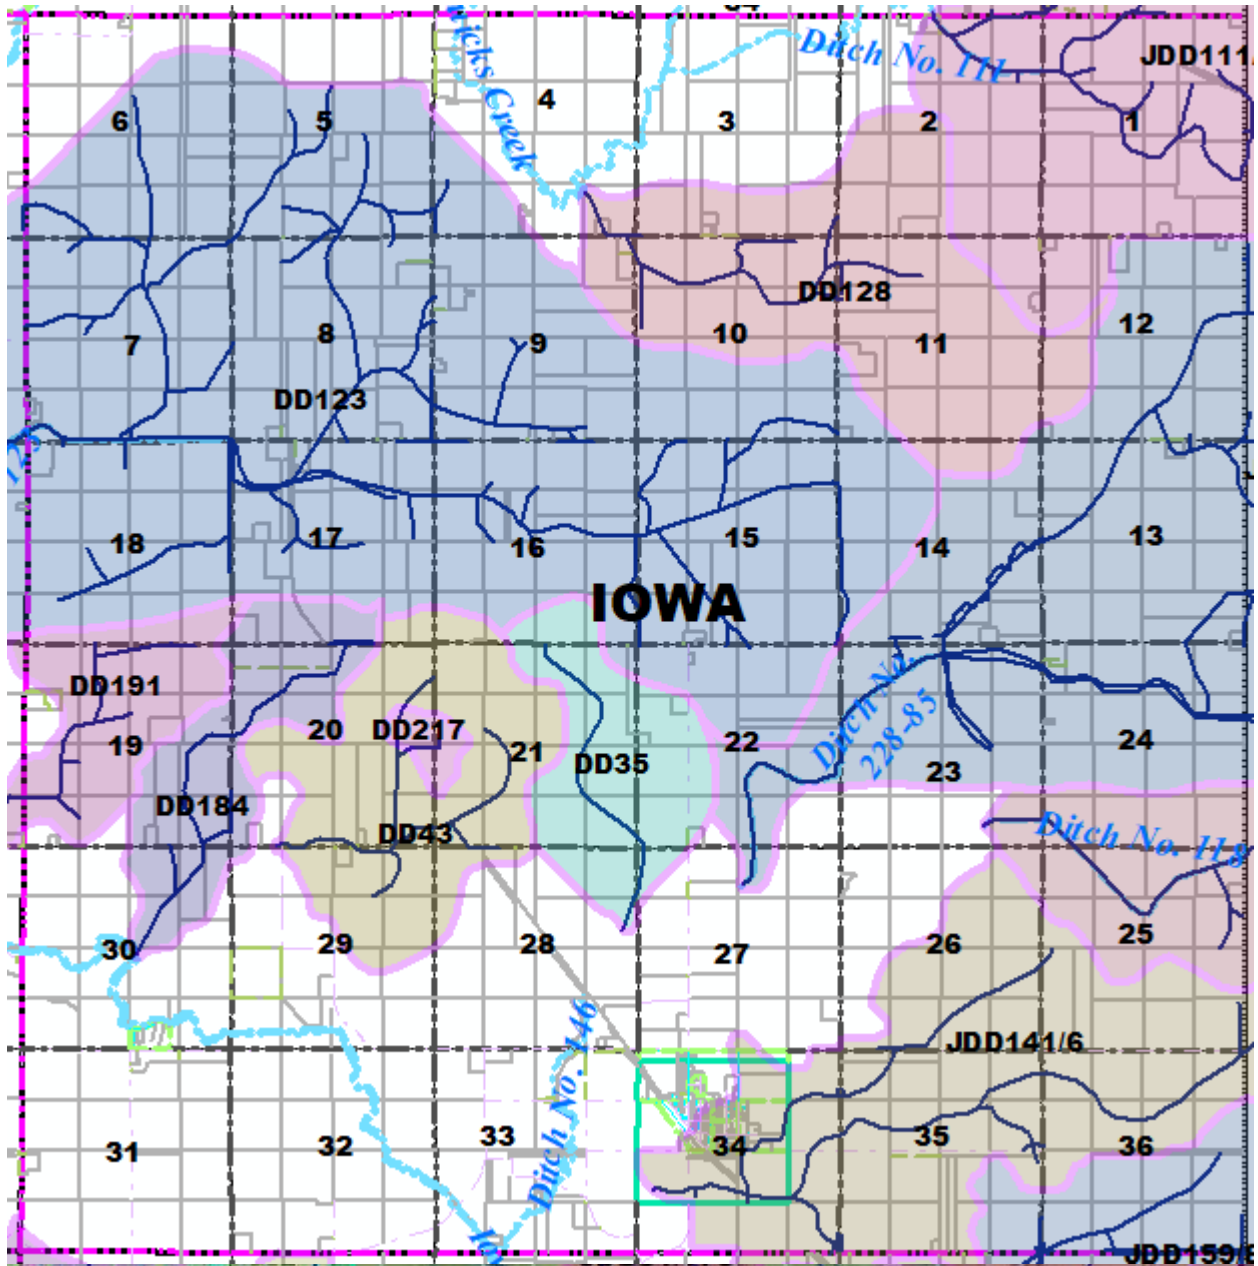

Wright County Iowa Township – T92 R23N Drainage Districts and Tiles

The Wright County Auditor's Office does not guarantee this map to be free from errors or inaccuracies and disclaims any responsibility for interpretations from this map or decisions based thereon. Any errors or omissions should be reported to the Wright County Auditor's Office at 515-532-2771.