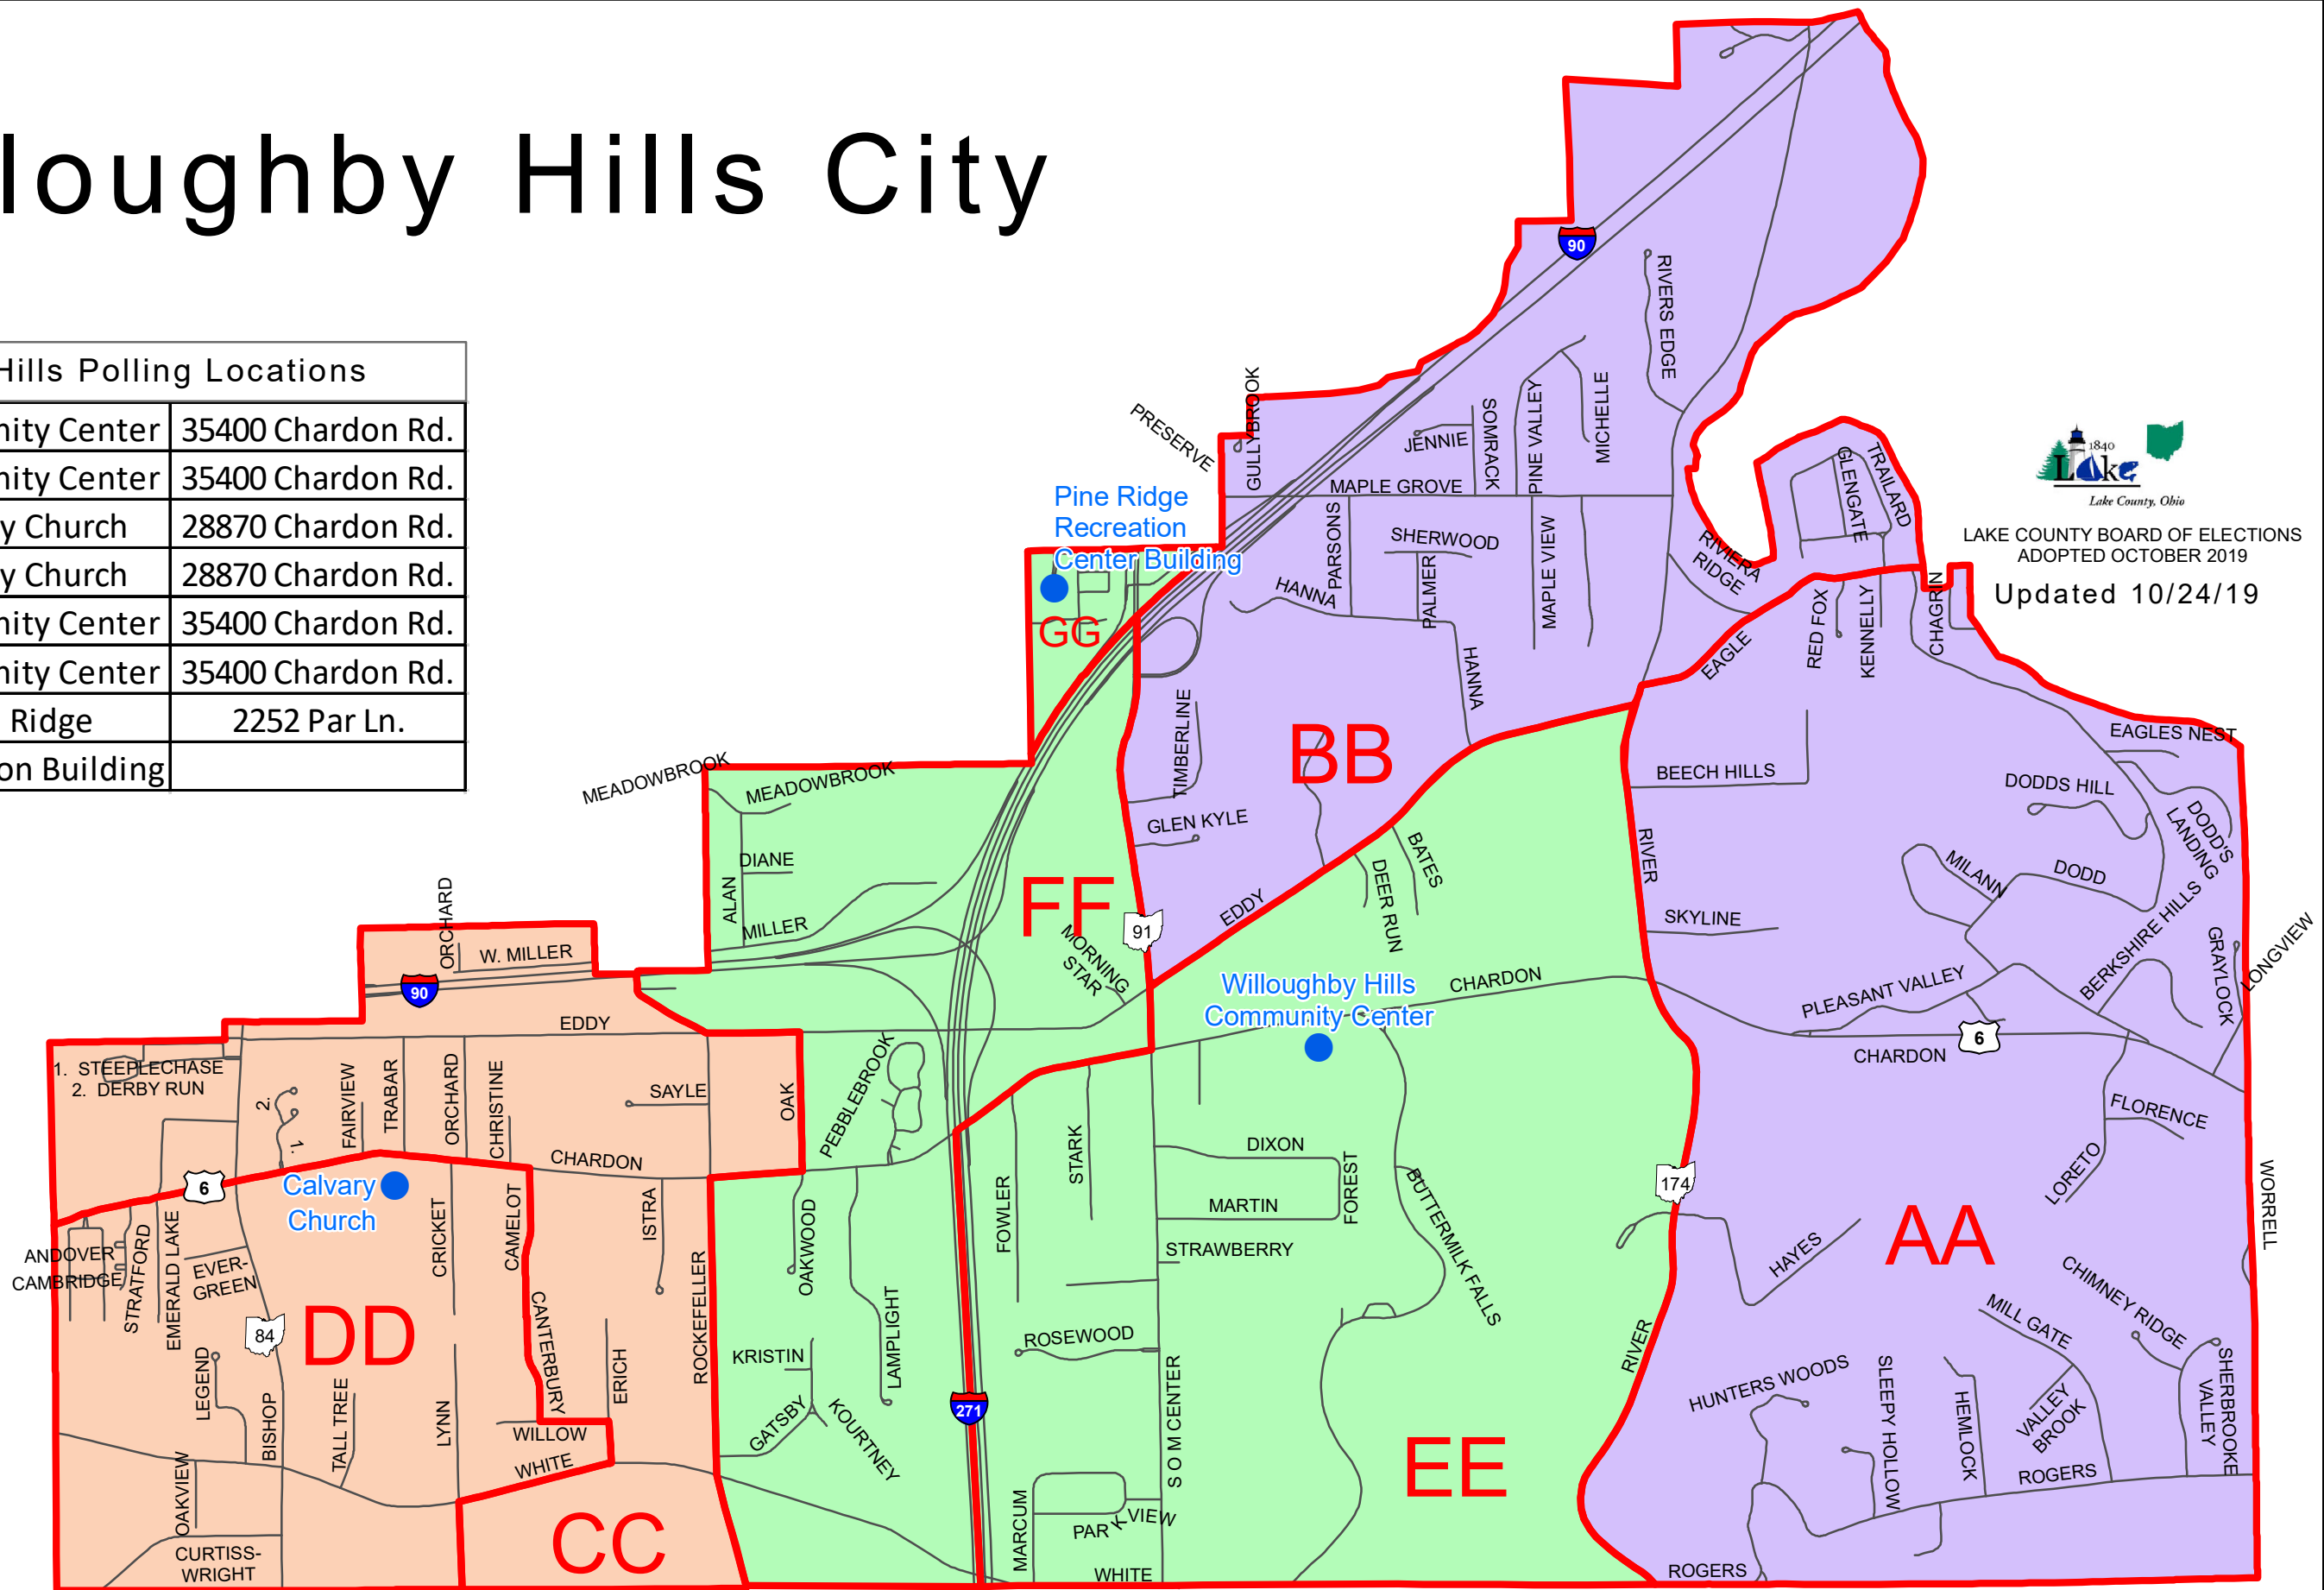

Willoughby Hills City

Willoughby Hills Polling Locations

AA	Community Center	35400 Chardon Rd.
BB	Community Center	35400 Chardon Rd.
CC	Calvary Church	28870 Chardon Rd.
DD	Calvary Church	28870 Chardon Rd.
EE	Community Center	35400 Chardon Rd.
FF	Community Center	35400 Chardon Rd.
GG	Pine Ridge Recreation Building	2252 Par Ln.

LAKE COUNTY BOARD OF ELECTIONS
ADOPTED OCTOBER 2019

Updated 10/24/19

Legend

- Polling Locations
- Precincts

Districts

- District 1
- District 2
- District 3

1 inch = 2,000 feet

This map was prepared by the Lake County GIS Department
James Branch, Director www.lakegis.org
Lake County assumes no legal responsibility for the information contained on this map.
Users noting errors or omissions are encouraged to contact the Lake County GIS Department at (440) 350 - 5970.