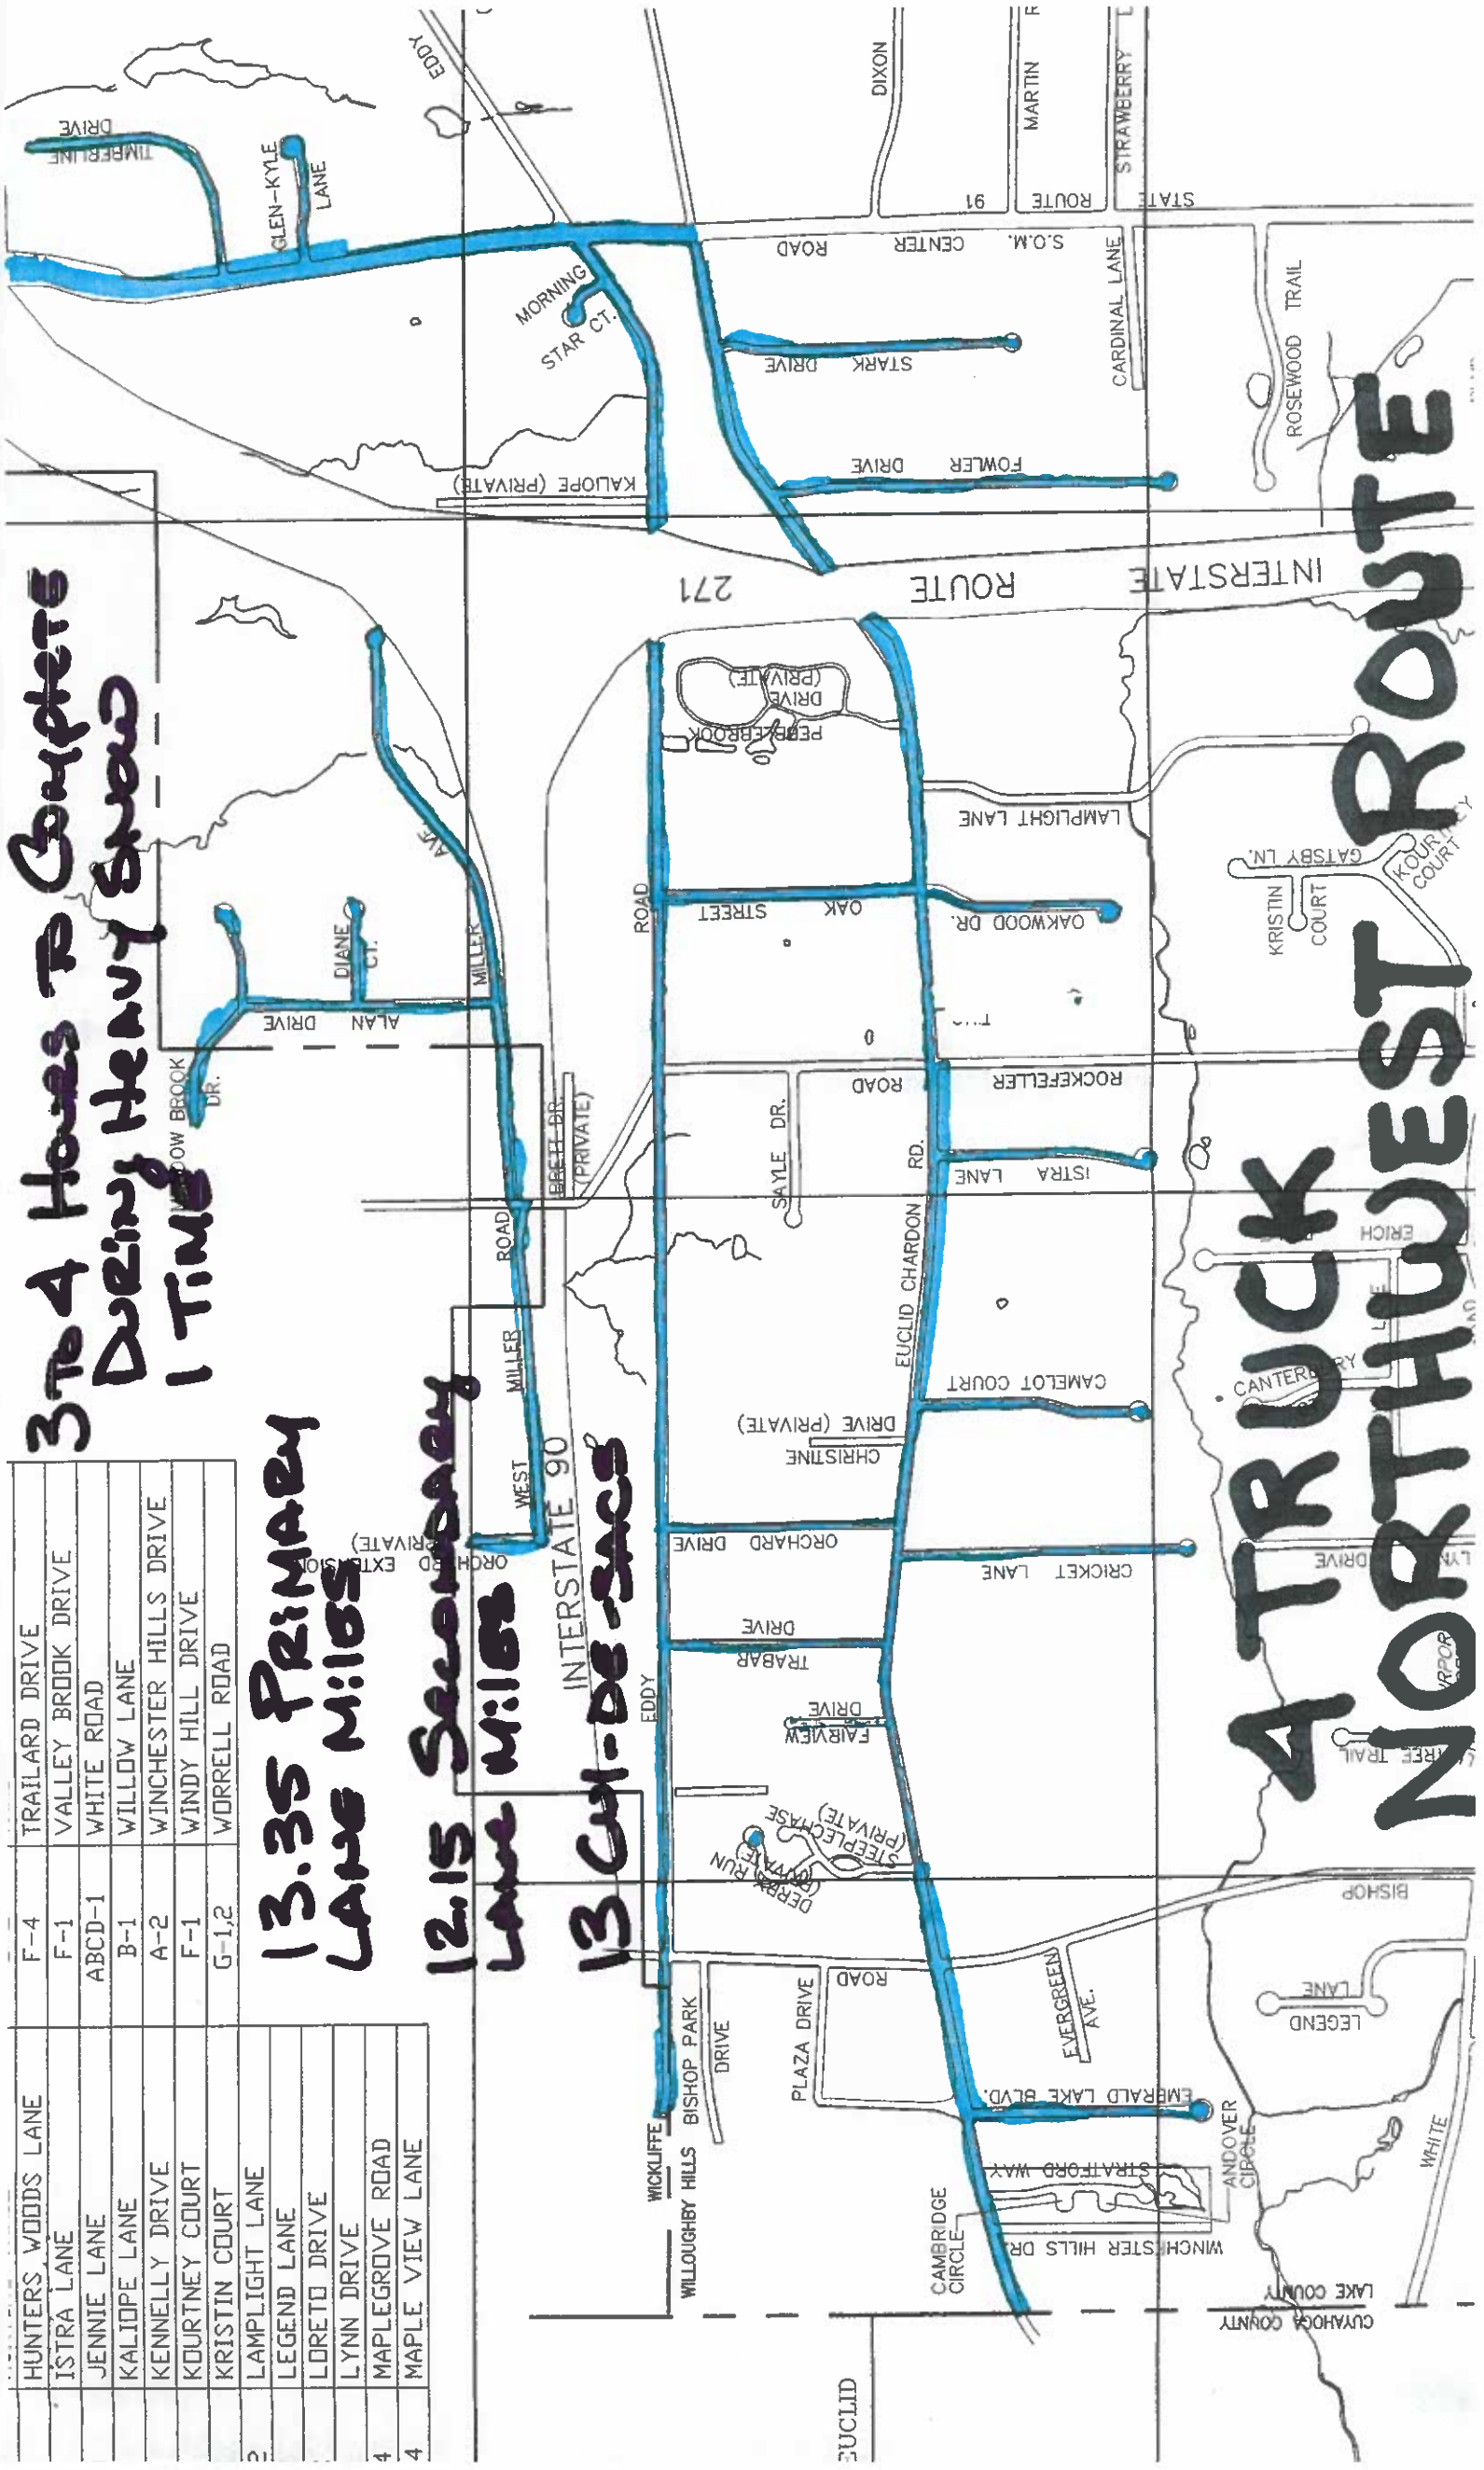

HUNTERS WOODS LANE	F-4	TRAILARD DRIVE
ISTRA LANE	F-1	VALLEY BROOK DRIVE
JENNIE LANE	ABCD-1	WHITE ROAD
KALIOPE LANE	B-1	WILLOW LANE
KENNELLY DRIVE	A-2	WINCHESTER HILLS DRIVE
KOURTNEY COURT	F-1	WINDY HILL DRIVE
KRISTIN COURT	G-1,2	WORRELL ROAD
LAMPLIGHT LANE		
LEGEND LANE		
LORETO DRIVE		
LYNN DRIVE		
MAPLEGROVE ROAD		
MAPLE VIEW LANE		

**13.35 PRIMARY  
LANE MILES**

**12.15 Secondary  
Lane Miles**

**13 Cul-de-sacs**

**3 to 4 Hours to Complete  
During Heavy Snow  
1 Time**

# A TRUCK NORTHWEST ROUTE