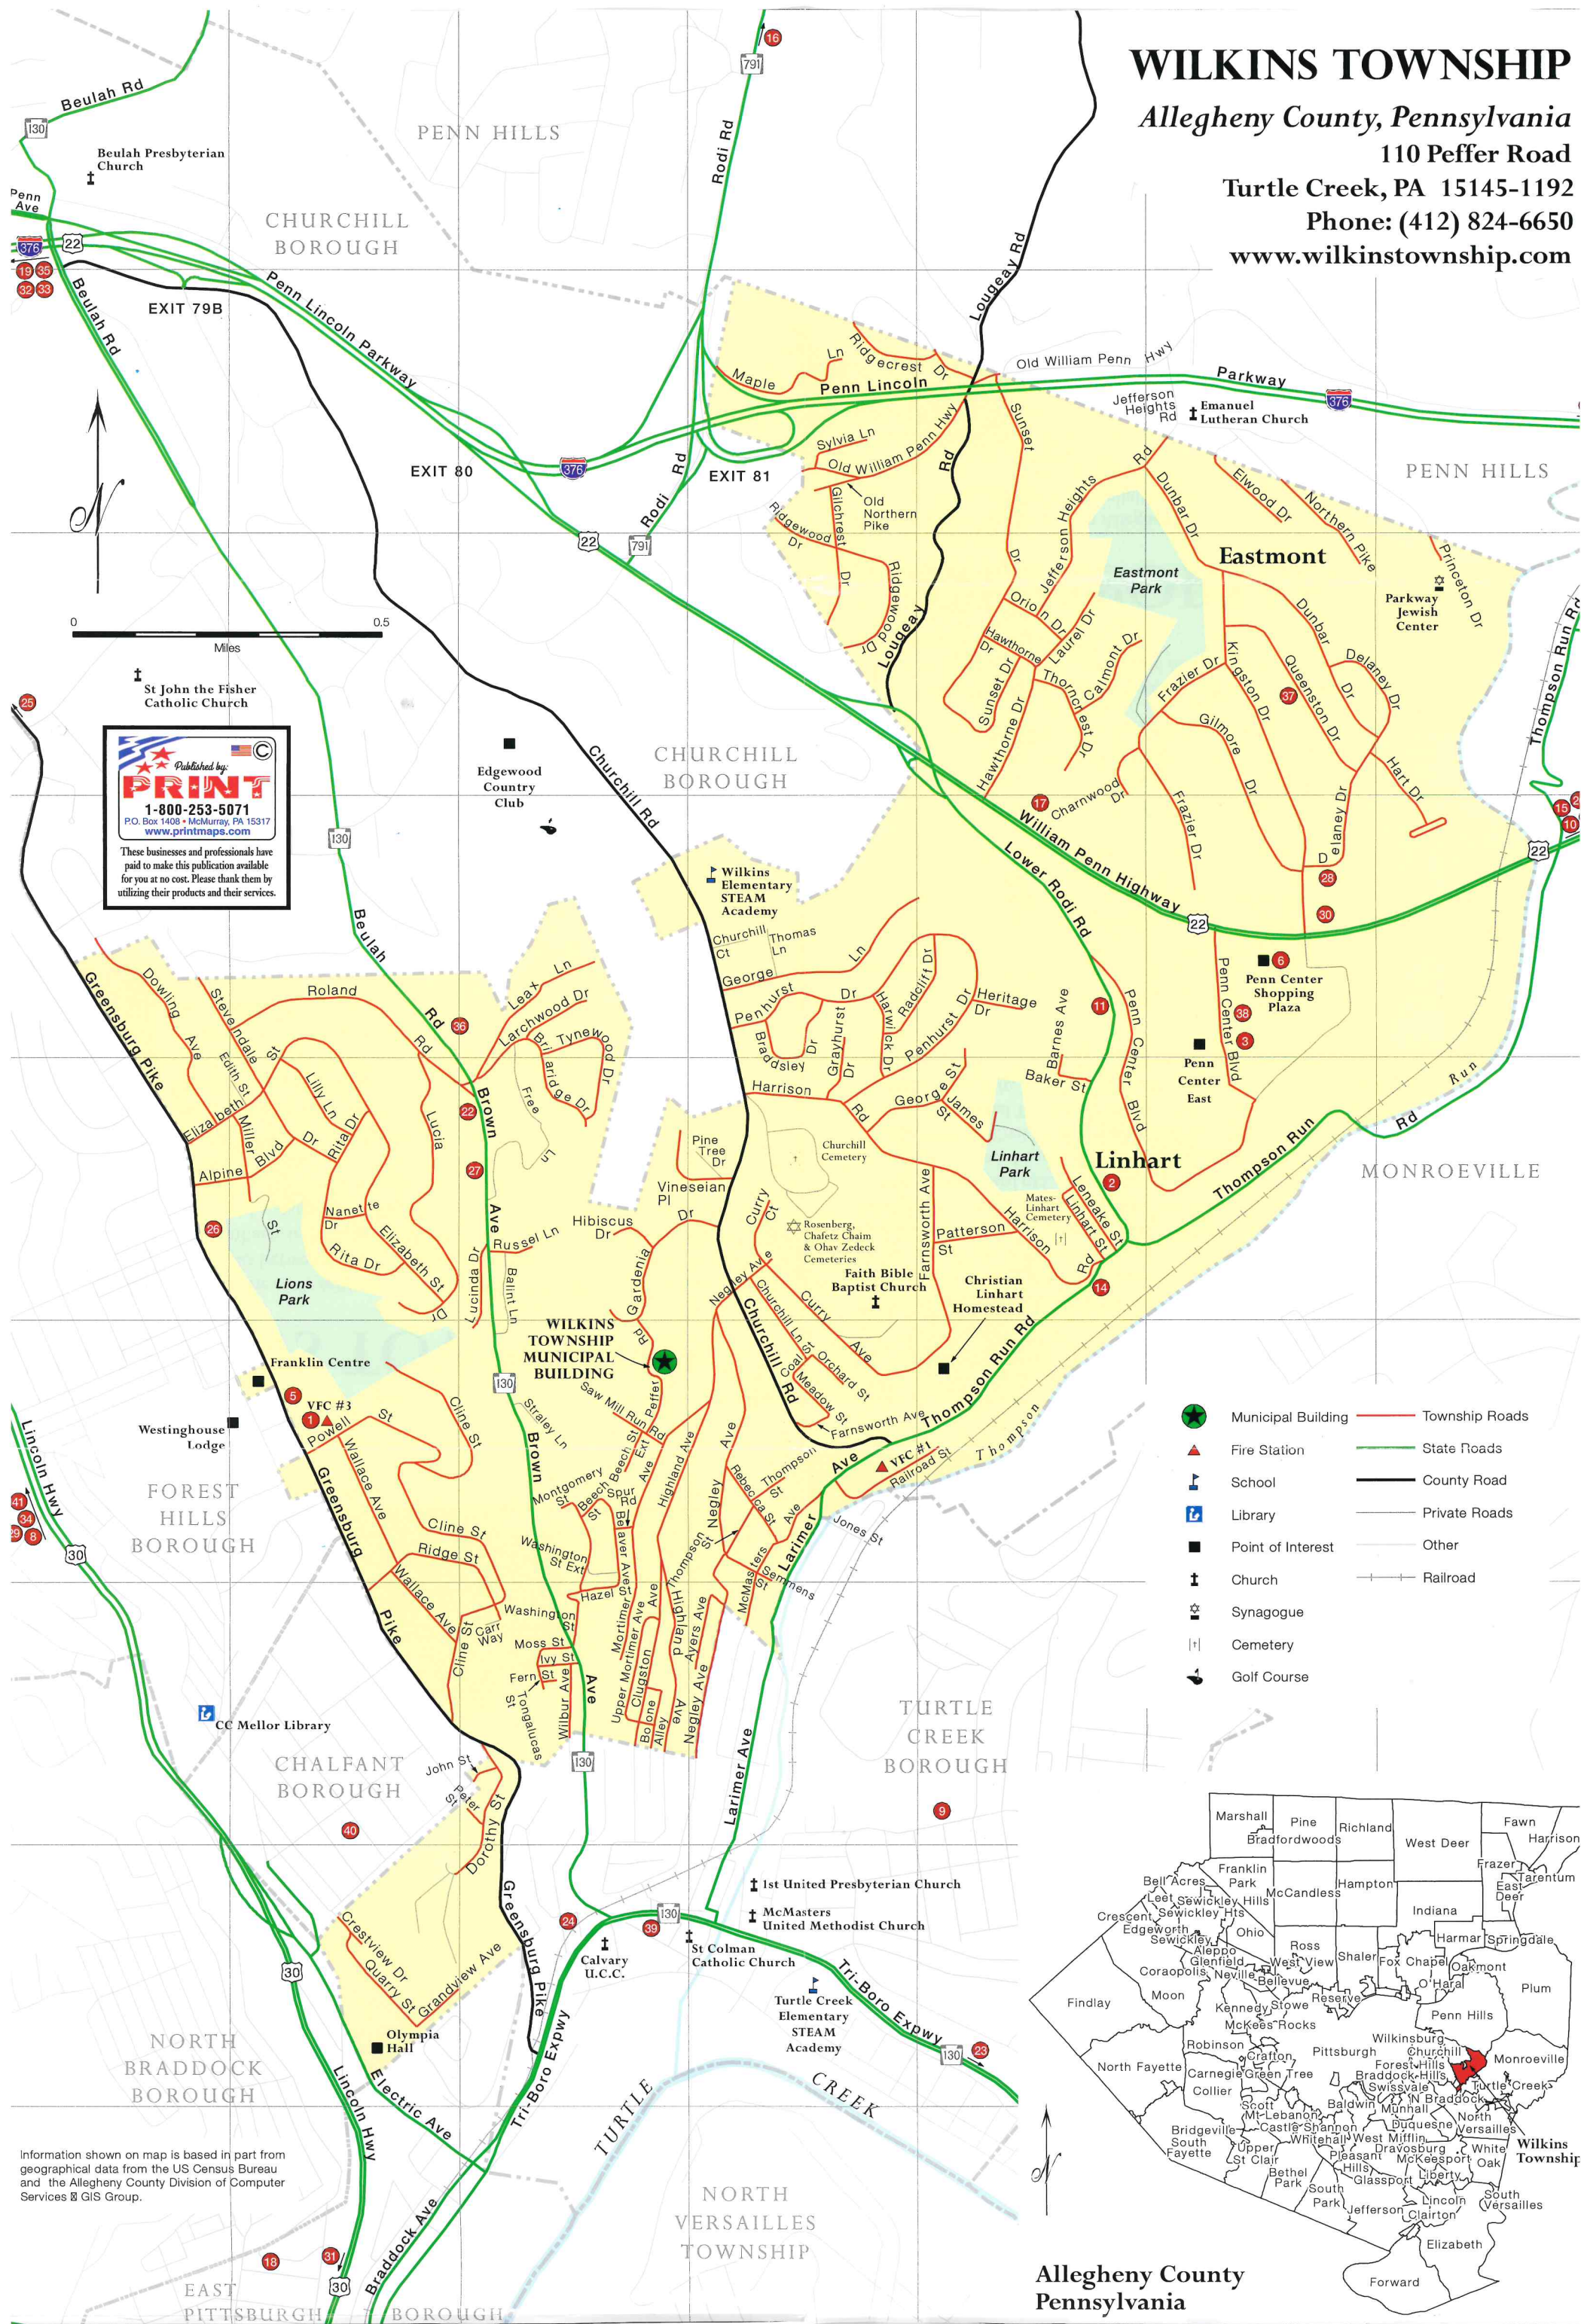

# WILKINS TOWNSHIP

Allegheny County, Pennsylvania

110 Peffer Road

Turtle Creek, PA 15145-1192

Phone: (412) 824-6650

www.wilkins township.com

Published by:  
**PRINT**  
1-800-253-5071  
P.O. Box 1408 • McMurray, PA 15317  
www.printmaps.com

These businesses and professionals have paid to make this publication available for you at no cost. Please thank them by utilizing their products and their services.

- Municipal Building
- Fire Station
- School
- Library
- Point of Interest
- Church
- Synagogue
- Cemetery
- Golf Course
- Township Roads
- State Roads
- County Road
- Private Roads
- Other
- Railroad

Information shown on map is based in part from geographical data from the US Census Bureau and the Allegheny County Division of Computer Services & GIS Group.