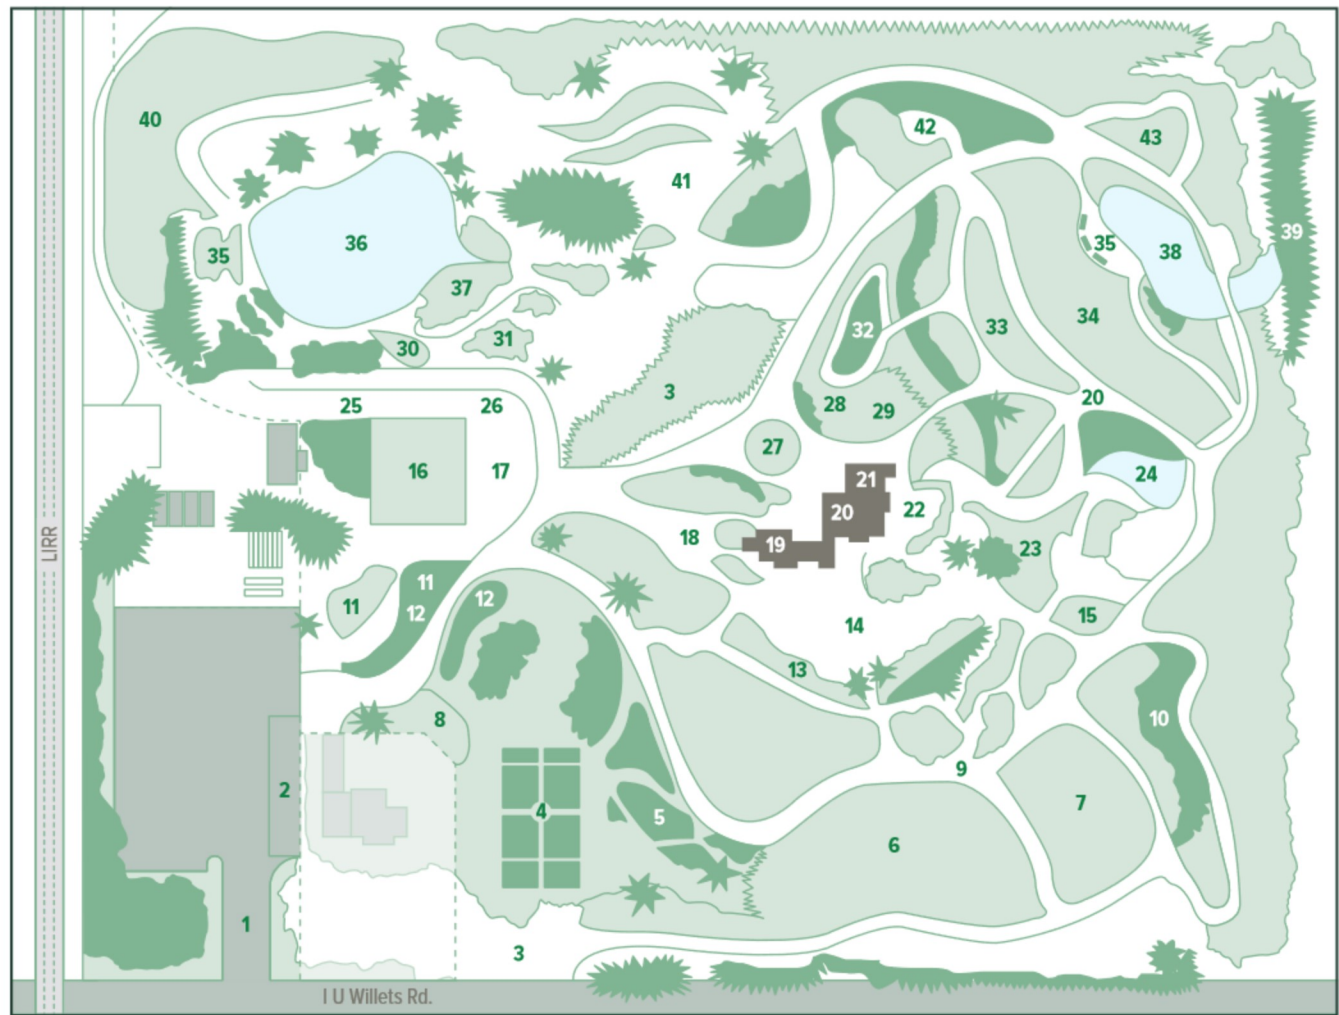

## to Clark Botanic Garden

Founded in 1969, Clark Botanic Garden (CBG) is a 12-acre living museum and educational facility dedicated to understanding and appreciating the world's plant life through horticulture, education and research.

Among the numerous plant collections at CBG are native spring wildflowers, wetland, rock and rain garden plantings, hydrangeas, pines and conifers, bearded irises, lilacs, hollies, hostas, daylily and dahlia display gardens, a tropical garden, butterfly plants, sensory herb garden, medicinal plants, rain garden plants and over a dozen collections of particular plant families.

CBG was a recent award-winner in the All-America Selections (AAS) 2018 Landscape Design Challenge and is also listed as an official Daylily Garden by the American Hemerocallis Society.