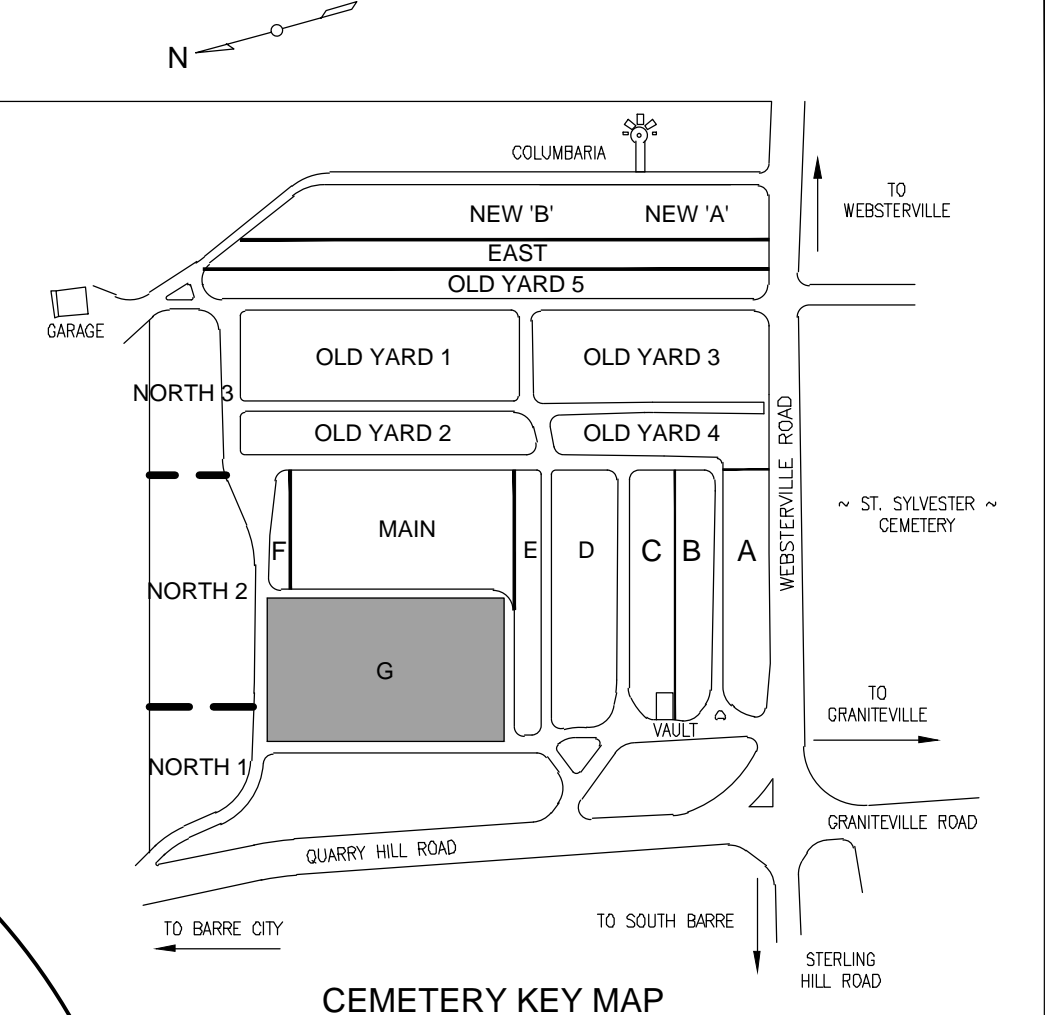

CEMETERY KEY MAP
NO SCALE