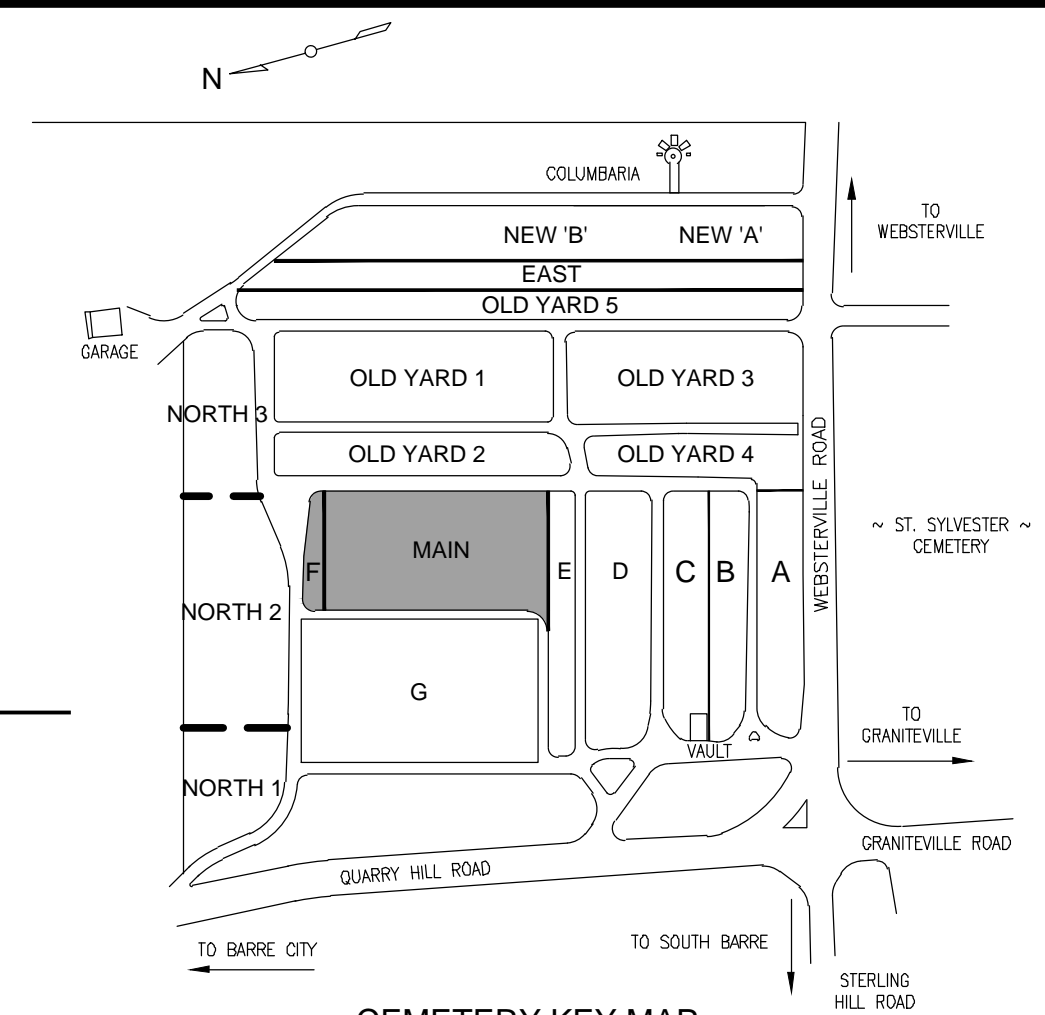

SECTION F					MAIN SECTION					PAVED DRIVEWAY					SECTION E							
1	11n	11s	10n	10s	9n	9s	8n	8s	7n	7s	6	5	4	3	2n	2s	Archie Geake					
Gilbert Lowry	Rose Pallas	Vivian MacDonald	Lynde Mayo	Lovie / Murphy	Shirley Aldrich	Clinton Taylor	Henry Bullis	Daniel Byrns	John H. Tiffin	Flossie Fletcher	Lee Kingsbury	Hazel M. Gillis	Willard Reed	Robert Whitcomb	Earlwood Murphy	Orem Wark	Archie Geake					
10x7	10x13	10x7	10x7	10x13	10x13	10x7	10x13	10x7	10x10	10x10	10x20	10x20	10x20	10x20	10x13	10x7	10x20					
2	12n	12s	13n	13s	14n	14s	15n	15s	16n	16s	17	18	19	20n	20s	21n	21s	Charles Ellenwood				
Verna Carmichael	Kenneth Buchanan	Melvin L. Wright	Ralph A. Willey	John McWilliams	George C. Milne	Roy L. Emrick	Matilda Hakilla	Margaret Dobbs	Lester McAllister	Geraldine Jackman	E.L. Coleman	Evelyn Phillips	Roscoe Raycraft	Willard Reed	Robert Whitcomb	Ora Violette	John Tassie	Charles Ellenwood				
10x7	10x7	10x13	10x7	10x7	10x13	10x13	10x7	10x13	10x7	10x10	10x10	10x20	10x20	10x20	10x7	10x13	10x7	10x20				
3	33n	33s	32n	32s	31n	31s	30n	30s	29n	29s	28	27	26	25n	25s	24n	24s	George K. Thurston				
Eloise Peterson	Eloise Peterson	Marjorie Bixby	Marjorie Bixby	Marian Smith	Graham MacDonald	Theodore Vivian	Michael McLaughlin	Alfred Rutledge	Robert Thompson	Arthur George	Mrs. Ruth Longchamp	Harold Smith	Alvin Smith	Available	Leon L. Hutchins	Rowe McAllister	William Murray	Harry Sanderson	George K. Thurston			
10x7	10x7	10x13	10x7	10x7	10x13	10x13	10x7	10x13	10x7	10x10	10x10	10x20	10x20	10x20	10x7	10x13	10x13	10x7	10x20			
4	34n	34s	35n	35s	36n	36s	37n	37s	38n	38s	39	40n	40s	41n	41s	John E. Hebert	Charles Wilde	Loren C. Jones	Albert Benson	George Suitor		
John Matheson	Hardy L. Henkel	Leo Lacarno	Donald L. Murray	Annie MacDonal	Earl Dickinson	Herman S. Marston	Ruby Meaker	Mildred Payne	Mrs. John Henry	Henry L. McBride	Maude Wilson	Robert Heath	Clifford Dickinson	Available	Wendell D. Geake	Arthur Healy	John E. Hebert	Charles Wilde	Loren C. Jones	Albert Benson	George Suitor	
10x7	10x7	10x13	10x7	10x7	10x13	10x13	10x7	10x13	10x7	10x10	10x10	10x20	10x7	10x19	10x10	10x10	10x7	10x13	10x13	10x7	10x20	
5	55n	55s	54n	54s	53n	53s	52n	52s	51n	51s	50	49	48n	48s	47n	47s	46n	46s	Beatrice Suitor			
Earl Bassett	Walter Wood	Hester Jenkins	Jack Quimby	George Gerow	Guy A. Peake	Daphne Madano	Walter A. Lewis	Stanton Burke	Cecelia McLaughlin	Everett I. Wood	Gordon Pirie	Alice Pirie	Corti/Howlett	Harry A. Miller	Ruth Brewster	Jessie Matson	Charles Button	Ronald L. Suitor	Herbert D. Flint	Beatrice Suitor		
10x7	10x7	10x13	10x7	10x7	10x13	10x13	10x7	10x13	10x7	10x10	10x10	10x20	10x20	10x13	10x7	10x7	10x13	10x13	10x7	10x20		
6	56n	56s	57n	57s	58n	58s	59n	59s	60n	60s	61	62	63n	63s	64n	64s	John Saari	William E. Crawford				
Irman Hill	Laurence Davis	Robert E. Beede	Arthur MacDonal	Leon Carpenter	Lucas Garcia	Milfred Guy	Mabel Guy	Roderick Morrison	Arthur McLeod	Marie Thygesen	Neils C. Nielsen	Joseph L. McLaughlin	William Booe	Wendell Pixley	F. Engles Wiquist	Marion Reilly	Walter McCreedy	Harry L. Landry	John Saari	William E. Crawford		
10x7	10x7	10x13	10x7	10x7	10x13	10x13	10x7	10x13	10x7	10x10	10x10	6 grave	10x20	10x13	10x7	10x7	10x13	10x13	10x7	10x20		
7	77n	77s	76n	76s	75n	75s	74n	74s	73n	73s	72	71	70n	70s	69n	69s	Edward A. Landry	Harold Boisvert	Edmond Lafond			
Herbert Serfass	Shirley Larose	Henry J. Hebert	Harriet Shaw	Adeline Lull	Sanford F. Harrington	Sherman I. Cochran	Pearl Stone	Ralph O. Ross	Thomas Geake	Marion Bellows	Wilbur R. Howland	Donald W. Murray	Russell L. Murray	Denis Gaboriault	Robert McLaughlin	Lena Murray	Dean F. Perry	Lawrence E. Coburn	Edward A. Landry	Harold Boisvert	Edmond Lafond	
10x7	10x7	10x13	10x7	10x7	10x13	10x13	10x7	10x13	10x7	10x10	10x10	10x20	10x20	10x13	10x7	10x7	10x13	10x13	10x7	10x13	10x7	
8	78n	78s	79n	79s	80n	80s	81n	81s	82n	82s	83n	83s	84	85n	85s	86n	86s	87n	Leo Papazoni	Joseph Caruso	Marion Zanleoni	
Donald Nay	Anna Hendrickson	Ernest Lafayette	Margaret Lewis	Chauncey Cheever	Jenne M. Langford	George P. Thompson	Hans Neilsen	William A. Carminati	Edward LaValley	Alice Martin	Mrs. Glen Aldrich	Douglas W. Bullard	Gordon Bullard	Kendall Lawson	Ralph E. McCreedy	Ethel M. Rudd	Edith Leroy	Mrs. Albert J. Wilson	Mrs. Robert Middel	Leo Papazoni	Joseph Caruso	Marion Zanleoni
10x7	10x7	10x13	10x7	10x7	10x13	10x13	10x7	10x13	10x7	10x10	10x10	10x13	10x10	10x20	10x13	10x7	10x7	10x13	10x13	10x7	10x13	10x7
9	99n	99s	98n	98s	97n	97s	96n	96s	95n	95s	94	93	92	91n	91s	90n	90s	Rodney J. Graham	Merrial MacIver