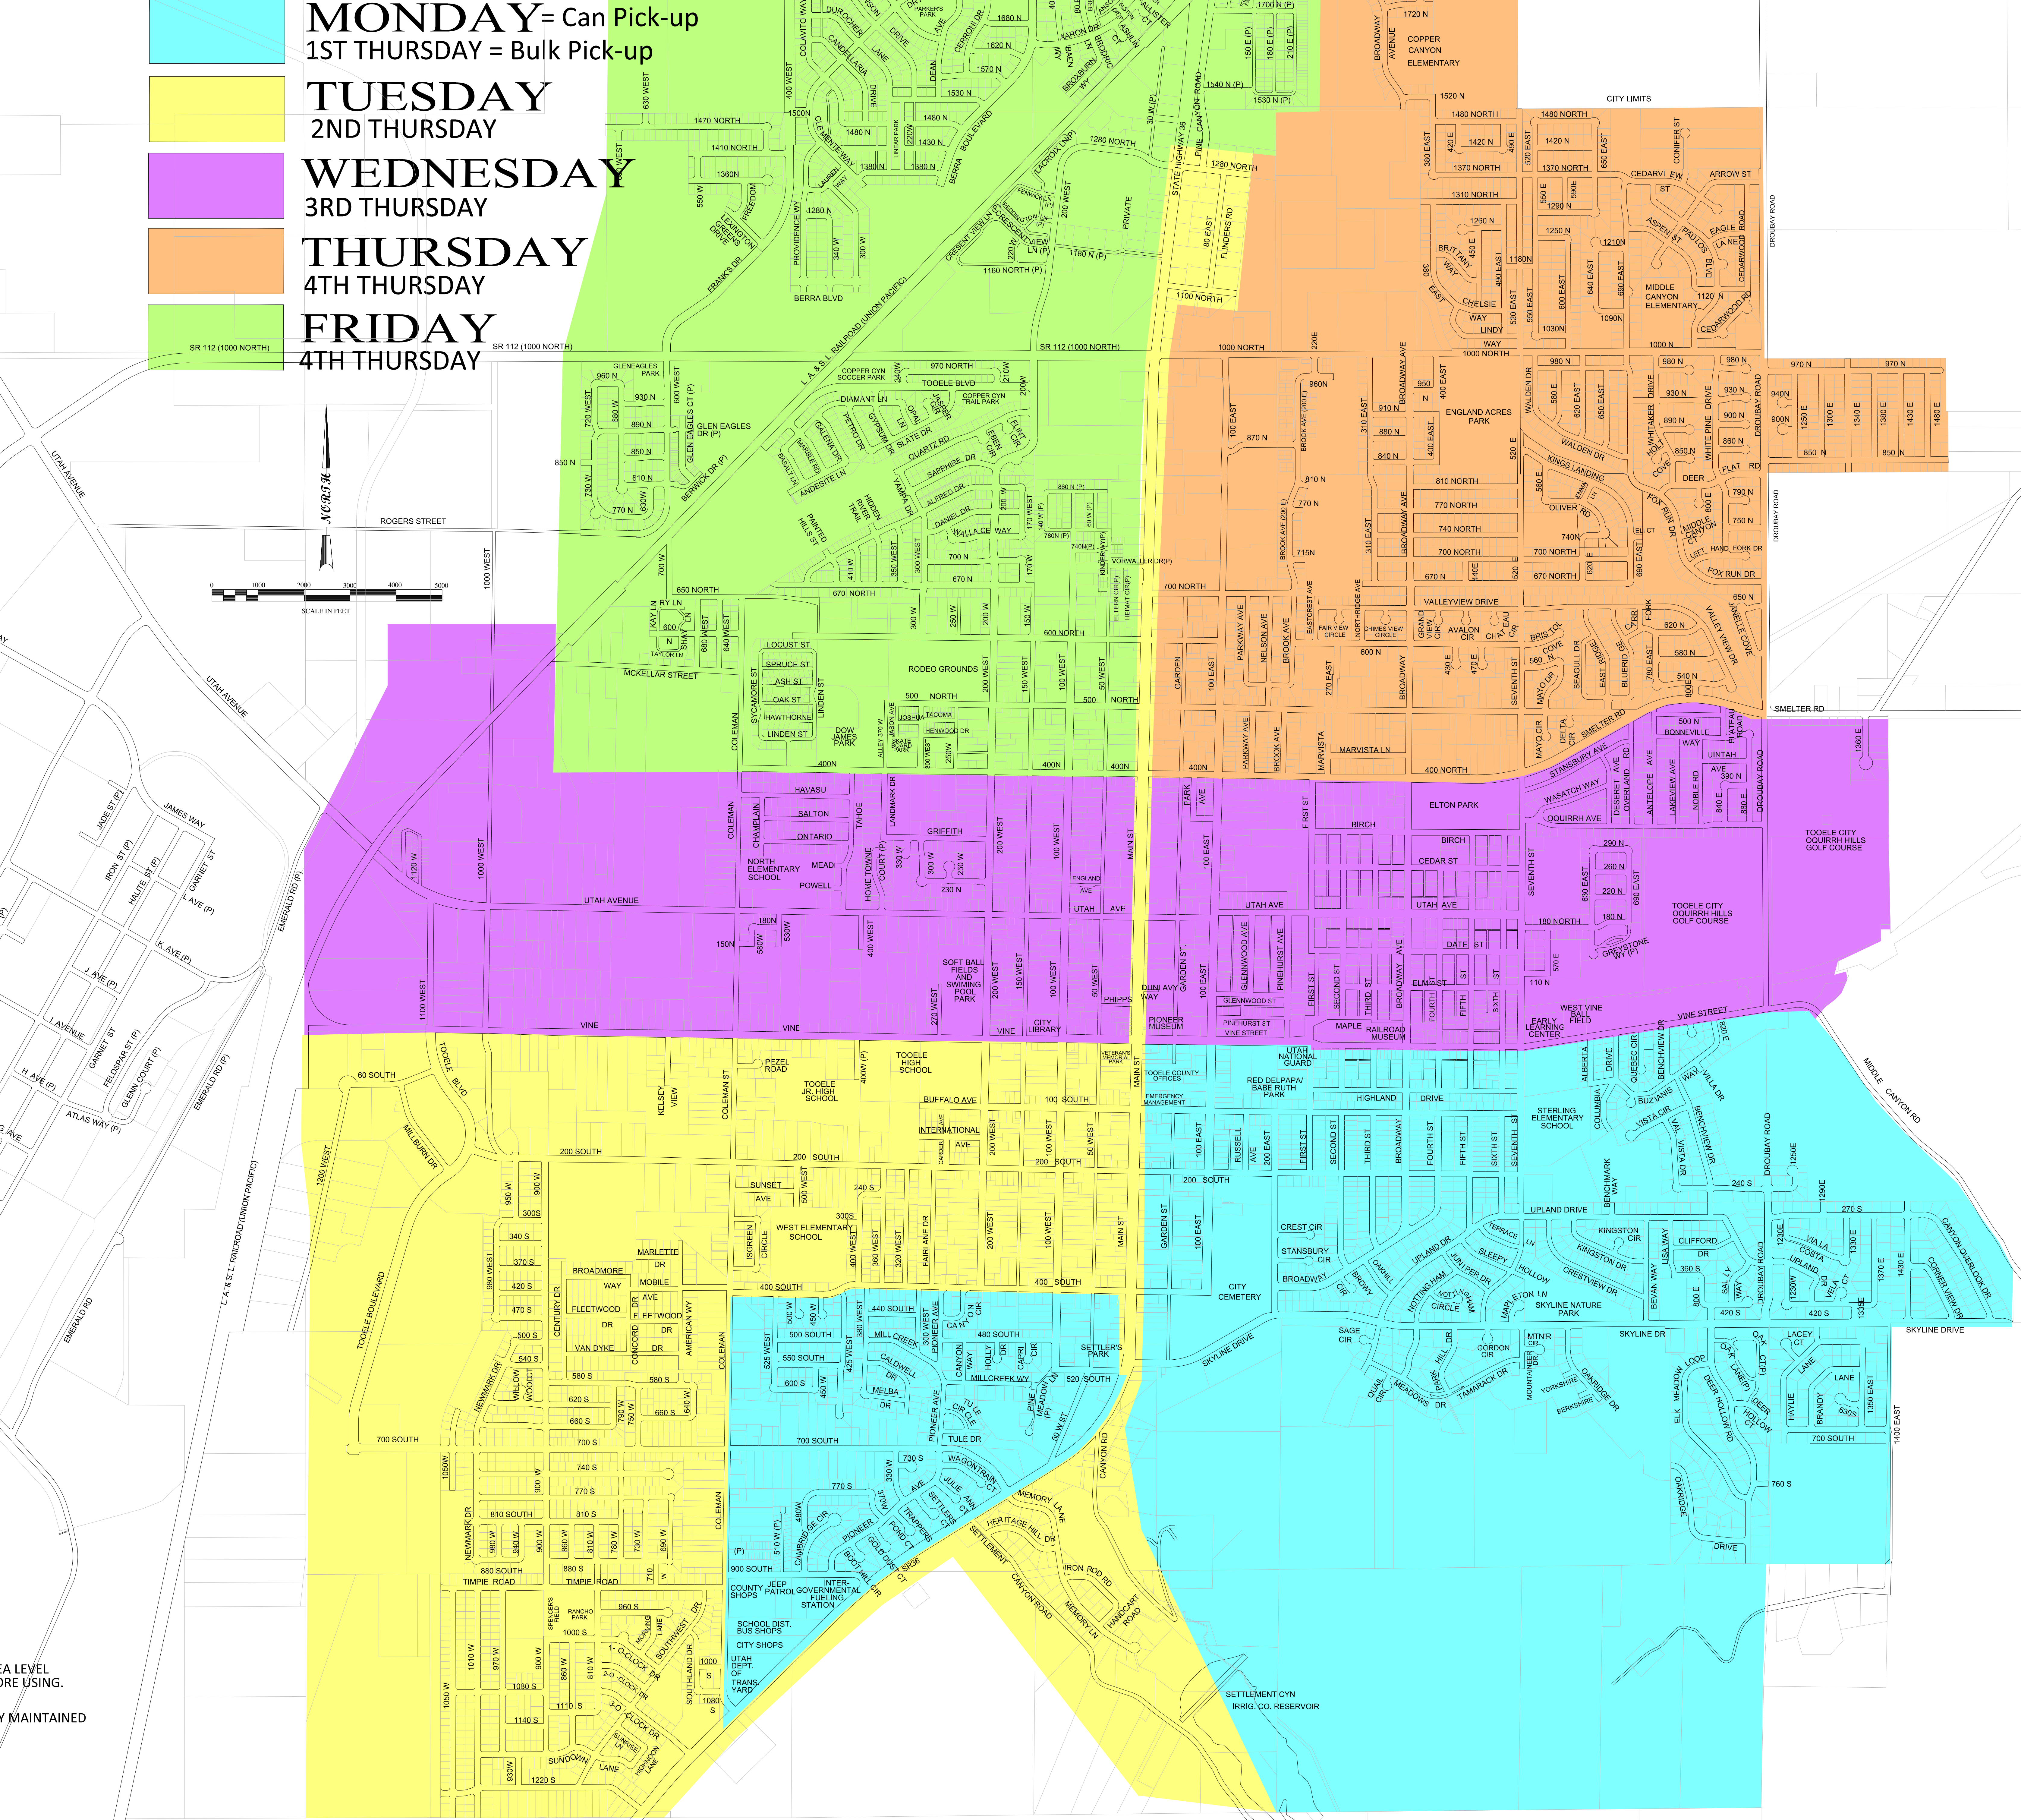

**NOTE:**  
 NO REGULAR GARBAGE PICKUP ON SATURDAY OR SUNDAY.  
 SCHEDULE IS FOR CITY GARBAGE CANS ONLY.  
 COMMERCIAL DUMPSTER SCHEDULE NOT SHOWN.  
 CITY BULKY WASTE SCHEDULE - SHOWN.  
 OVER FILLED CANS MAY BE REFUSED BY DRIVER.  
 CANS MUST BE OUT ON CURB BY 7 AM.

BLUE RECYCLE CANS ARE PICK UP EVERY OTHER WEEK

MAP CHANGES WITH NEW CONSTRUCTION.

CHANGES EFFECTIVE JANUARY 2021

# CITY GARBAGE PICKUP SCHEDULE

- MONDAY** = Can Pick-up  
1ST THURSDAY = Bulk Pick-up
- TUESDAY**  
2ND THURSDAY
- WEDNESDAY**  
3RD THURSDAY
- THURSDAY**  
4TH THURSDAY
- FRIDAY**  
4TH THURSDAY

ION  
 VE SEA LEVEL  
 BEFORE USING.  
 T CITY MAINTAINED