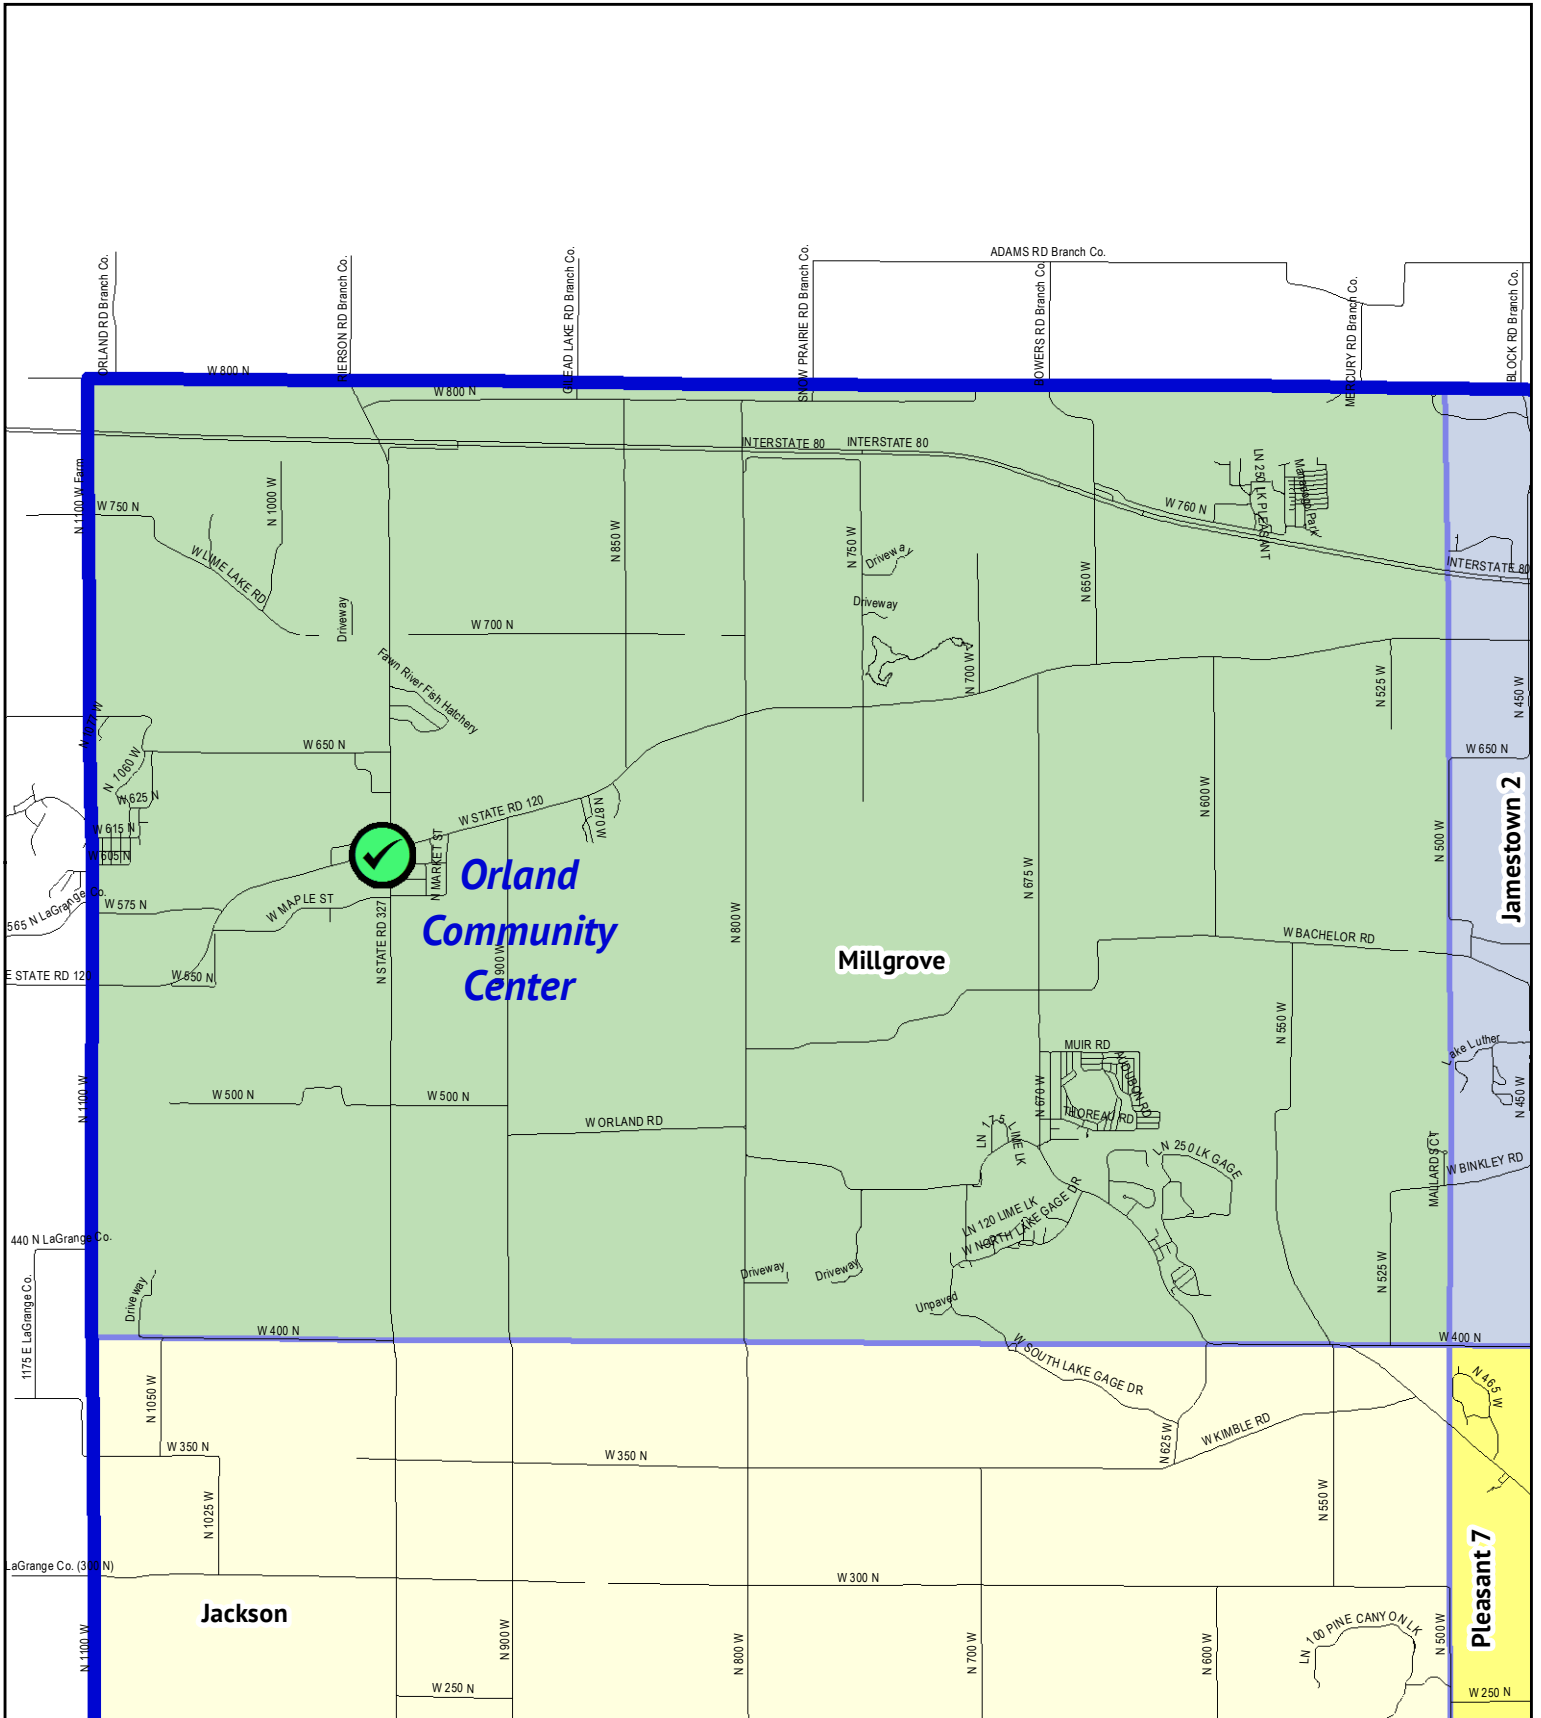

Millgrove Township Precinct

Vote Center Location

Orland Community Center
9535 W State Rd 120
Orland, IN 46776

Steuben County GIS

Zach Mahan,
GIS Coordinator
Monday, October 22, 2018