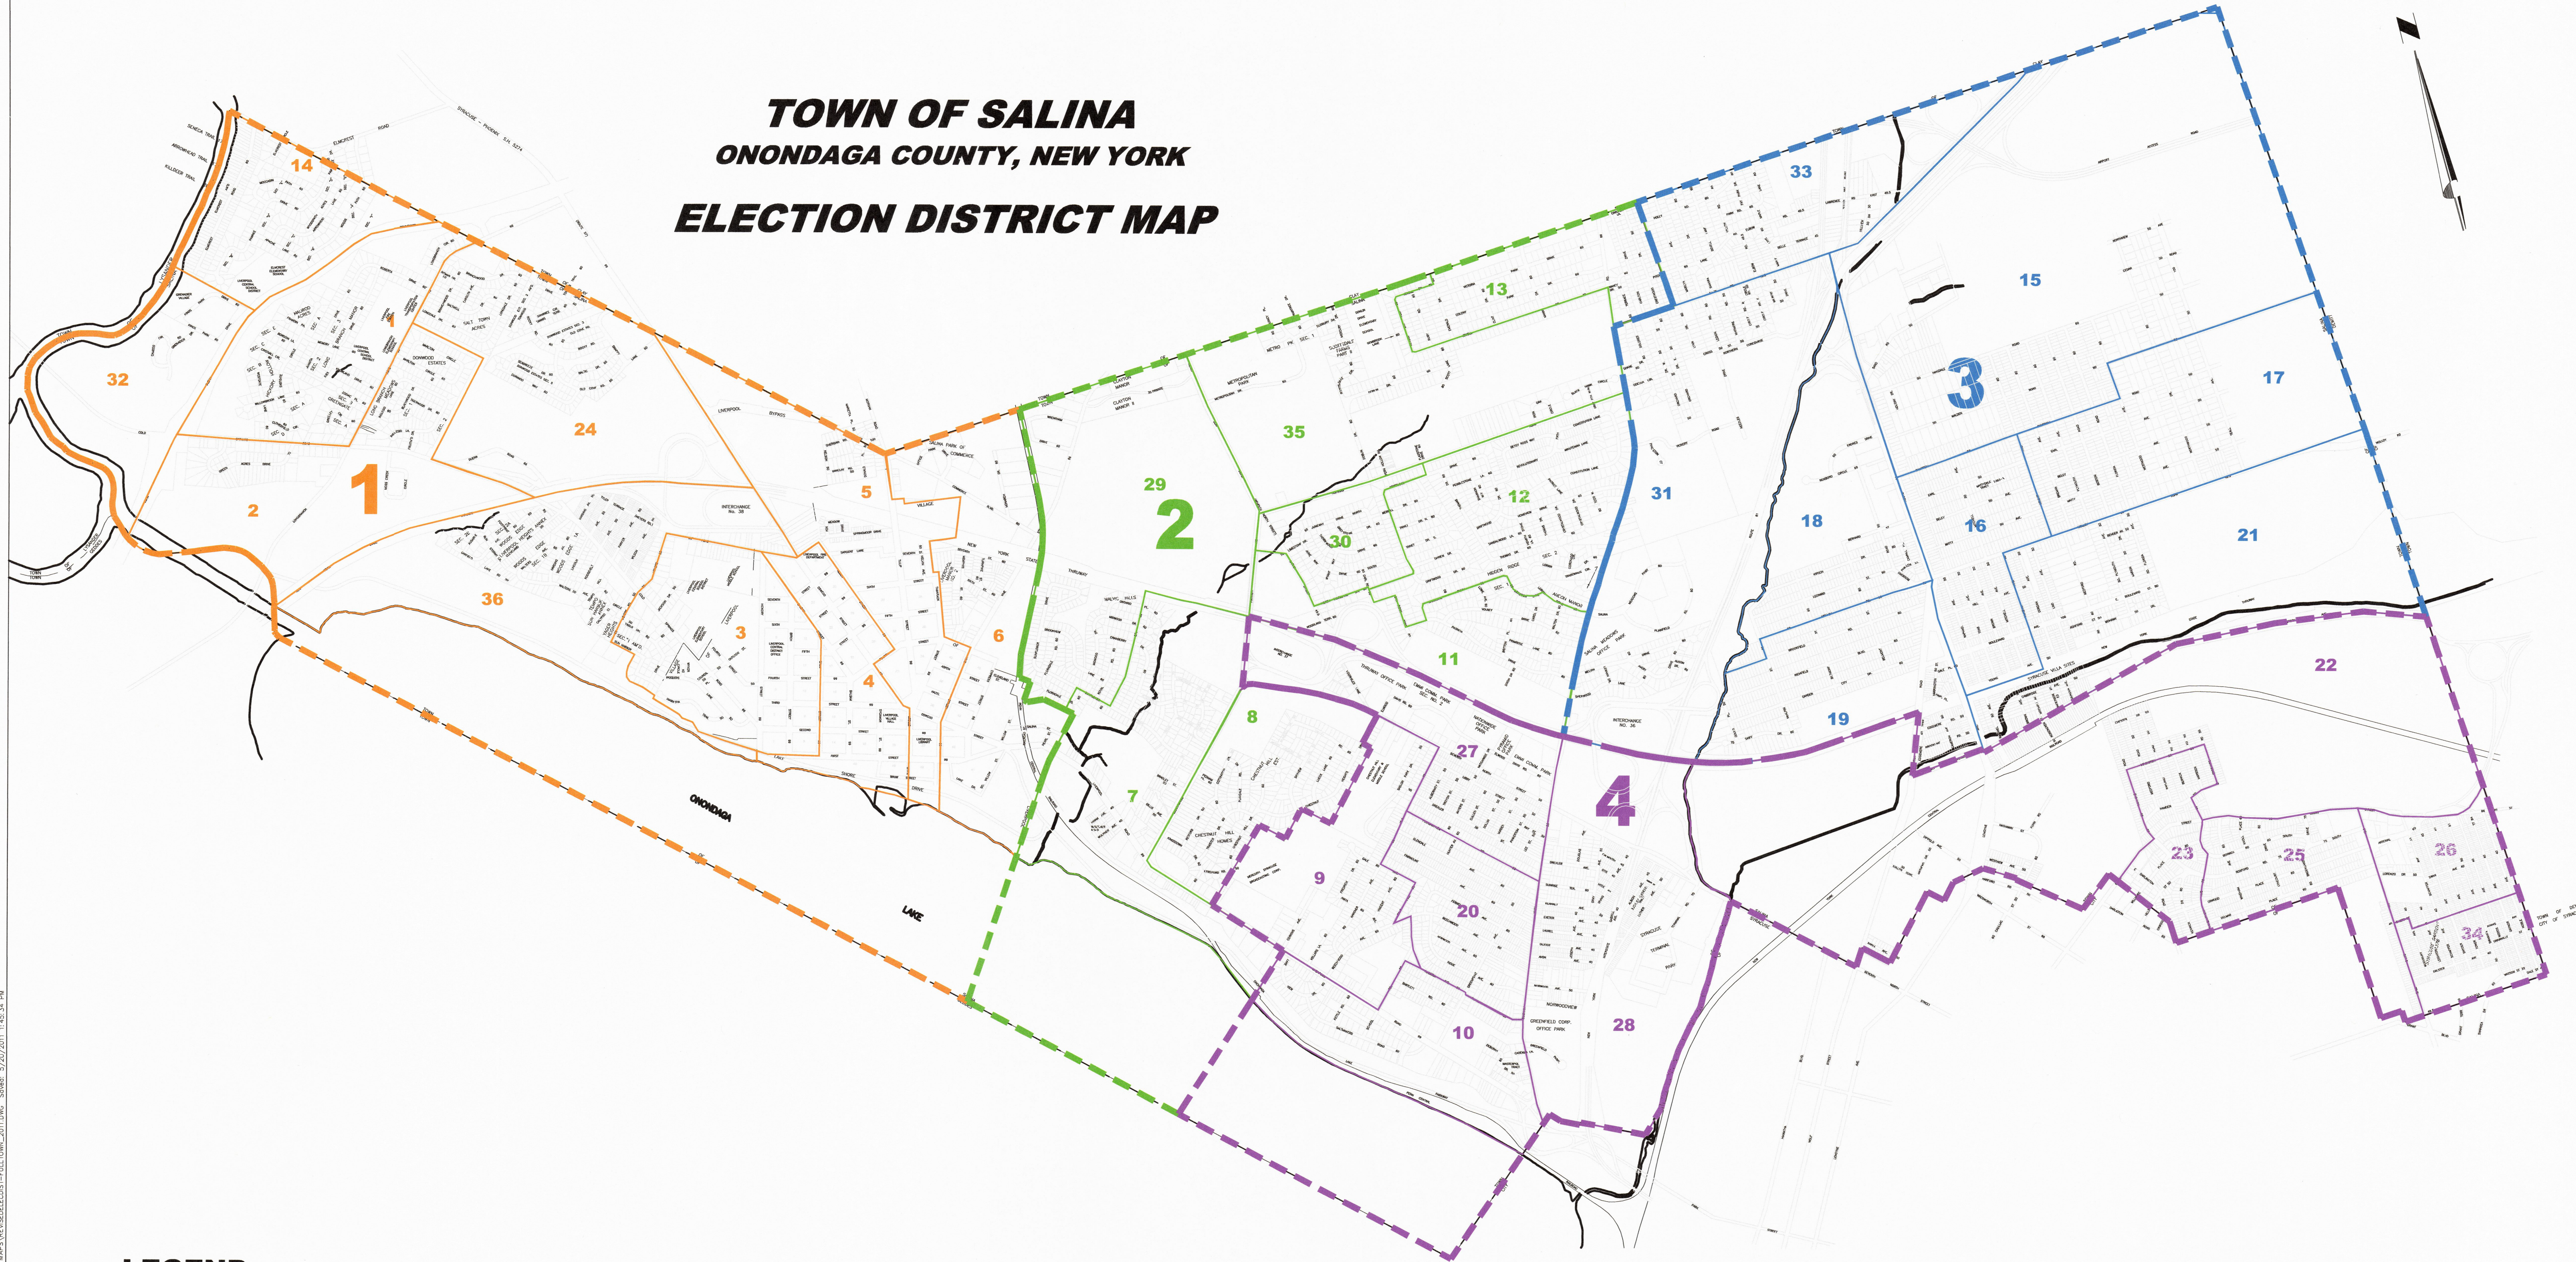

TOWN OF SALINA ONONDAGA COUNTY, NEW YORK ELECTION DISTRICT MAP

LEGEND

- WARD 1 – ELECTION DISTRICT BOUNDARIES
- WARD 2 – ELECTION DISTRICT BOUNDARIES
- WARD 3 – ELECTION DISTRICT BOUNDARIES
- WARD 4 – ELECTION DISTRICT BOUNDARIES
- - - WARD 1 DISTRICT BOUNDARY
- - - WARD 2 DISTRICT BOUNDARY
- - - WARD 3 DISTRICT BOUNDARY
- - - WARD 4 DISTRICT BOUNDARY

441 South Salina Street • Syracuse, NY 13202-4712
Main: (315) 471-3920 • www.chacompanies.com

File: J:\GEOCOMP\011-SIE_TOWN_OF_SALINA\TOWN_MAPS\MAPS\ELECTION_DISTRICT_MAPS\MSELEDDIST-FULL_TOWN_2011.DWG Sheets: 5/22/2011 1:45:34 PM