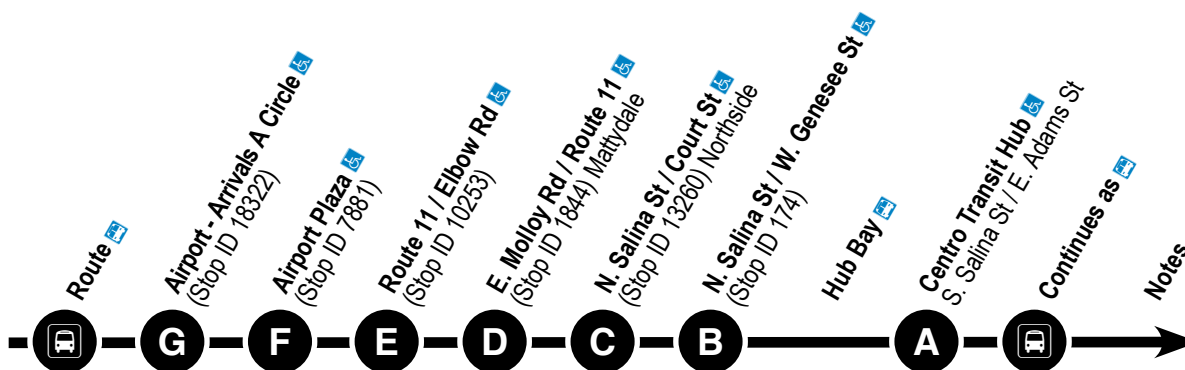

Mattydale to Downtown

MONDAY – FRIDAY

84	5:40	----	5:45	5:49	6:01	6:06	A4	6:15	----
84	6:15	----	6:20	6:24	6:36	6:41	A3	6:50	----
184	7:05	7:12	7:15	7:19	7:31	7:36	A4	7:45	----
84	7:20	----	7:25	7:29	7:41	7:46	B18	7:55	----
84	8:20	----	8:25	8:29	8:41	8:46	A3	8:55	58
84	11:00	----	11:05	11:09	11:21	11:26	A3	11:35	----
184	1:25	1:32	1:35	1:39	1:51	1:56	A4	2:05	----
84	4:00	----	4:05	4:09	4:21	4:26	A4	4:35	----
84	4:40	----	4:45	4:49	5:01	5:06	A4	5:15	----
184	5:25	5:32	5:35	5:39	5:51	5:56	A4	6:05	----
84	5:40	----	5:45	5:49	6:01	6:06	A3	6:15	----
184	6:05	6:12	6:15	6:19	6:31	6:36	A4	6:45	----
84	7:00	----	7:05	7:09	7:21	7:26	A3	7:35	----

SATURDAY

84	8:20	----	8:25	8:29	8:41	8:46	A3	8:55	58
84	11:00	----	11:05	11:09	11:21	11:26	A3	11:35	----
84	5:40	----	5:45	5:49	6:01	6:06	A3	6:15	----

SUNDAY

No service on **Sunday**.

HOLIDAYS

No service on: **New Year's Day** (observed), **Memorial Day**, **4th of July** (observed), **Labor Day**, **Thanksgiving**, or **Christmas** (observed).

NOTES

PM times are in **Bold**.