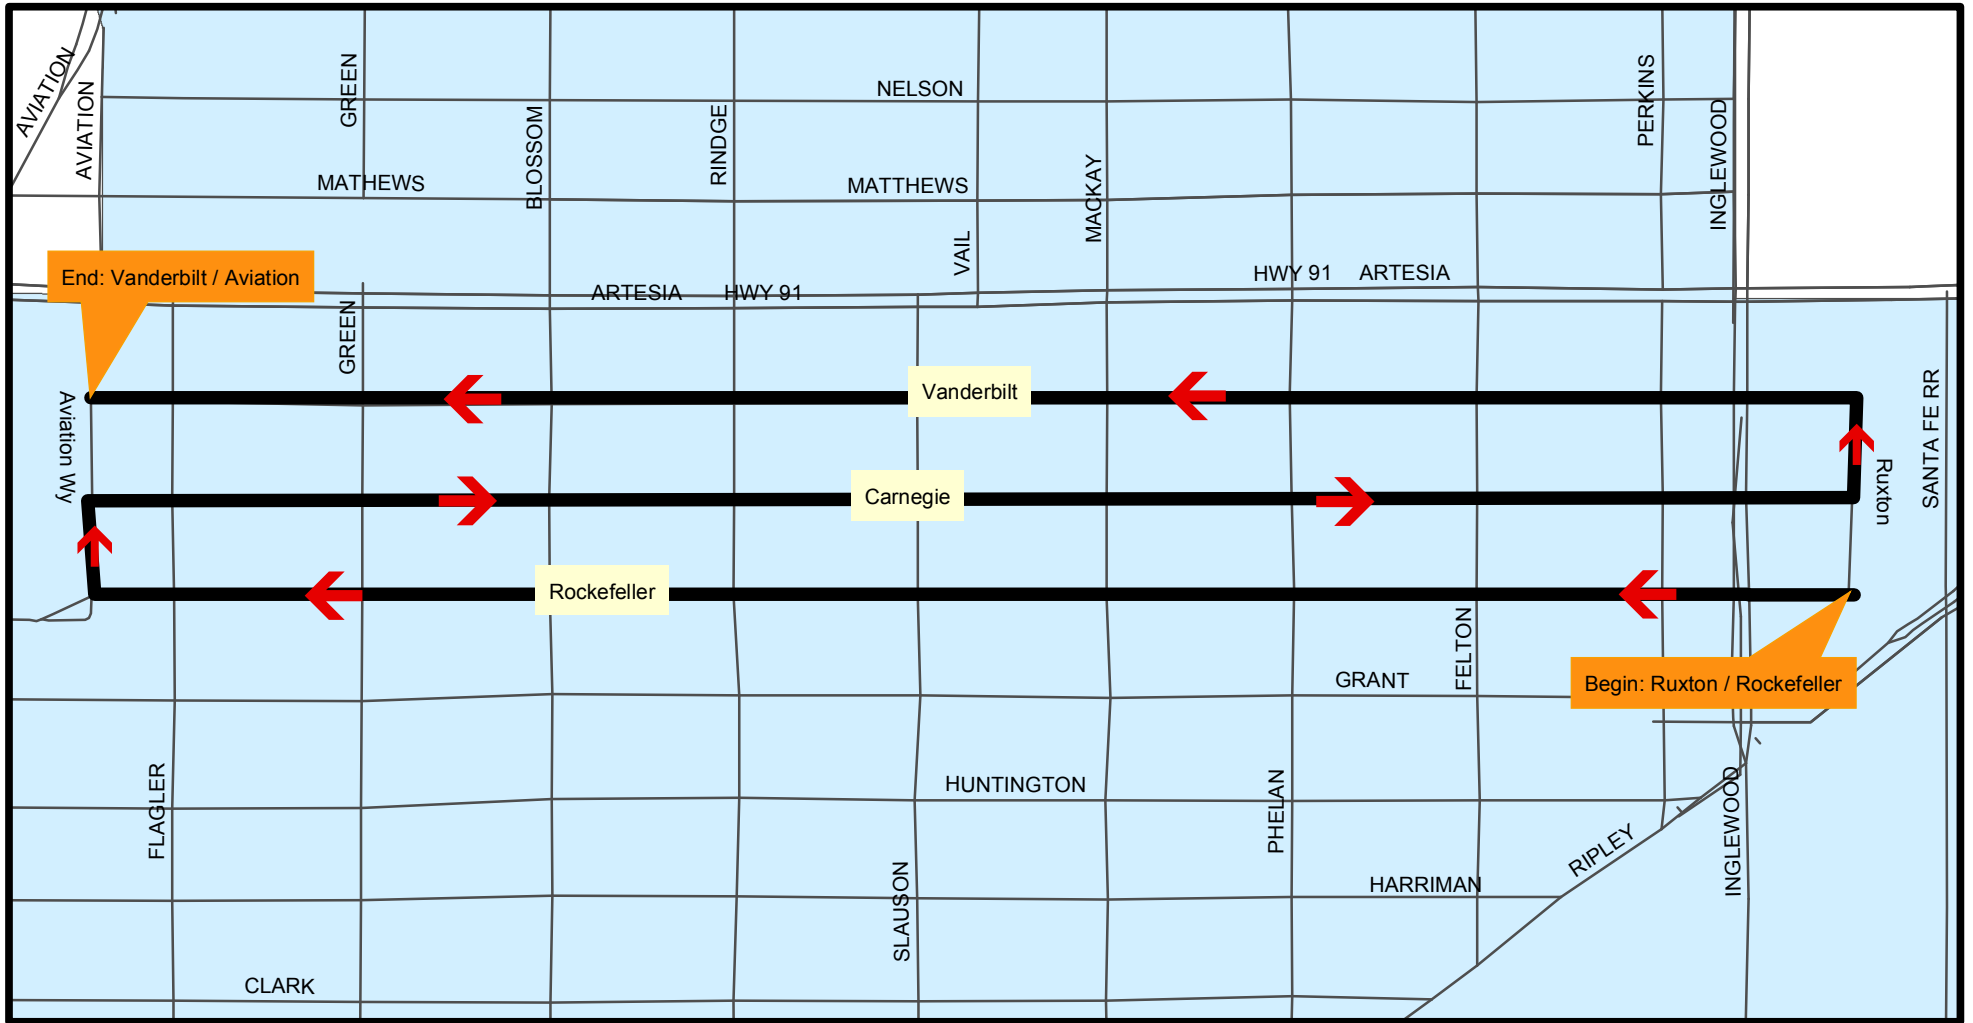

SATURDAY 12-7-24

Route 6

SUNDAY 12-8-24

Route 7

MONDAY 12-9-24

Route 8

****NOTE: Go the "Wrong Way" north on May**

TUESDAY 12-10-24

Route 9

WEDNESDAY 12-11-24

Route 10

THURSDAY 12-12-24 Route 11

FRIDAY 12-13-24

Route 12

SATURDAY 12-14-24 Route 13

SUNDAY 12-15-24

Route 14

MONDAY 12-16-24

Route 15

**NOTE: Go the "Wrong Way" on Axenty

**NOTE: Go dark S/B Ford from Reed to Herrin, also go dark W/B Carnegie

TUESDAY 12-17-24 Route 16

WEDNESDAY 12-18-24 **Route 17**

THURSDAY 12-19-24 Route 18