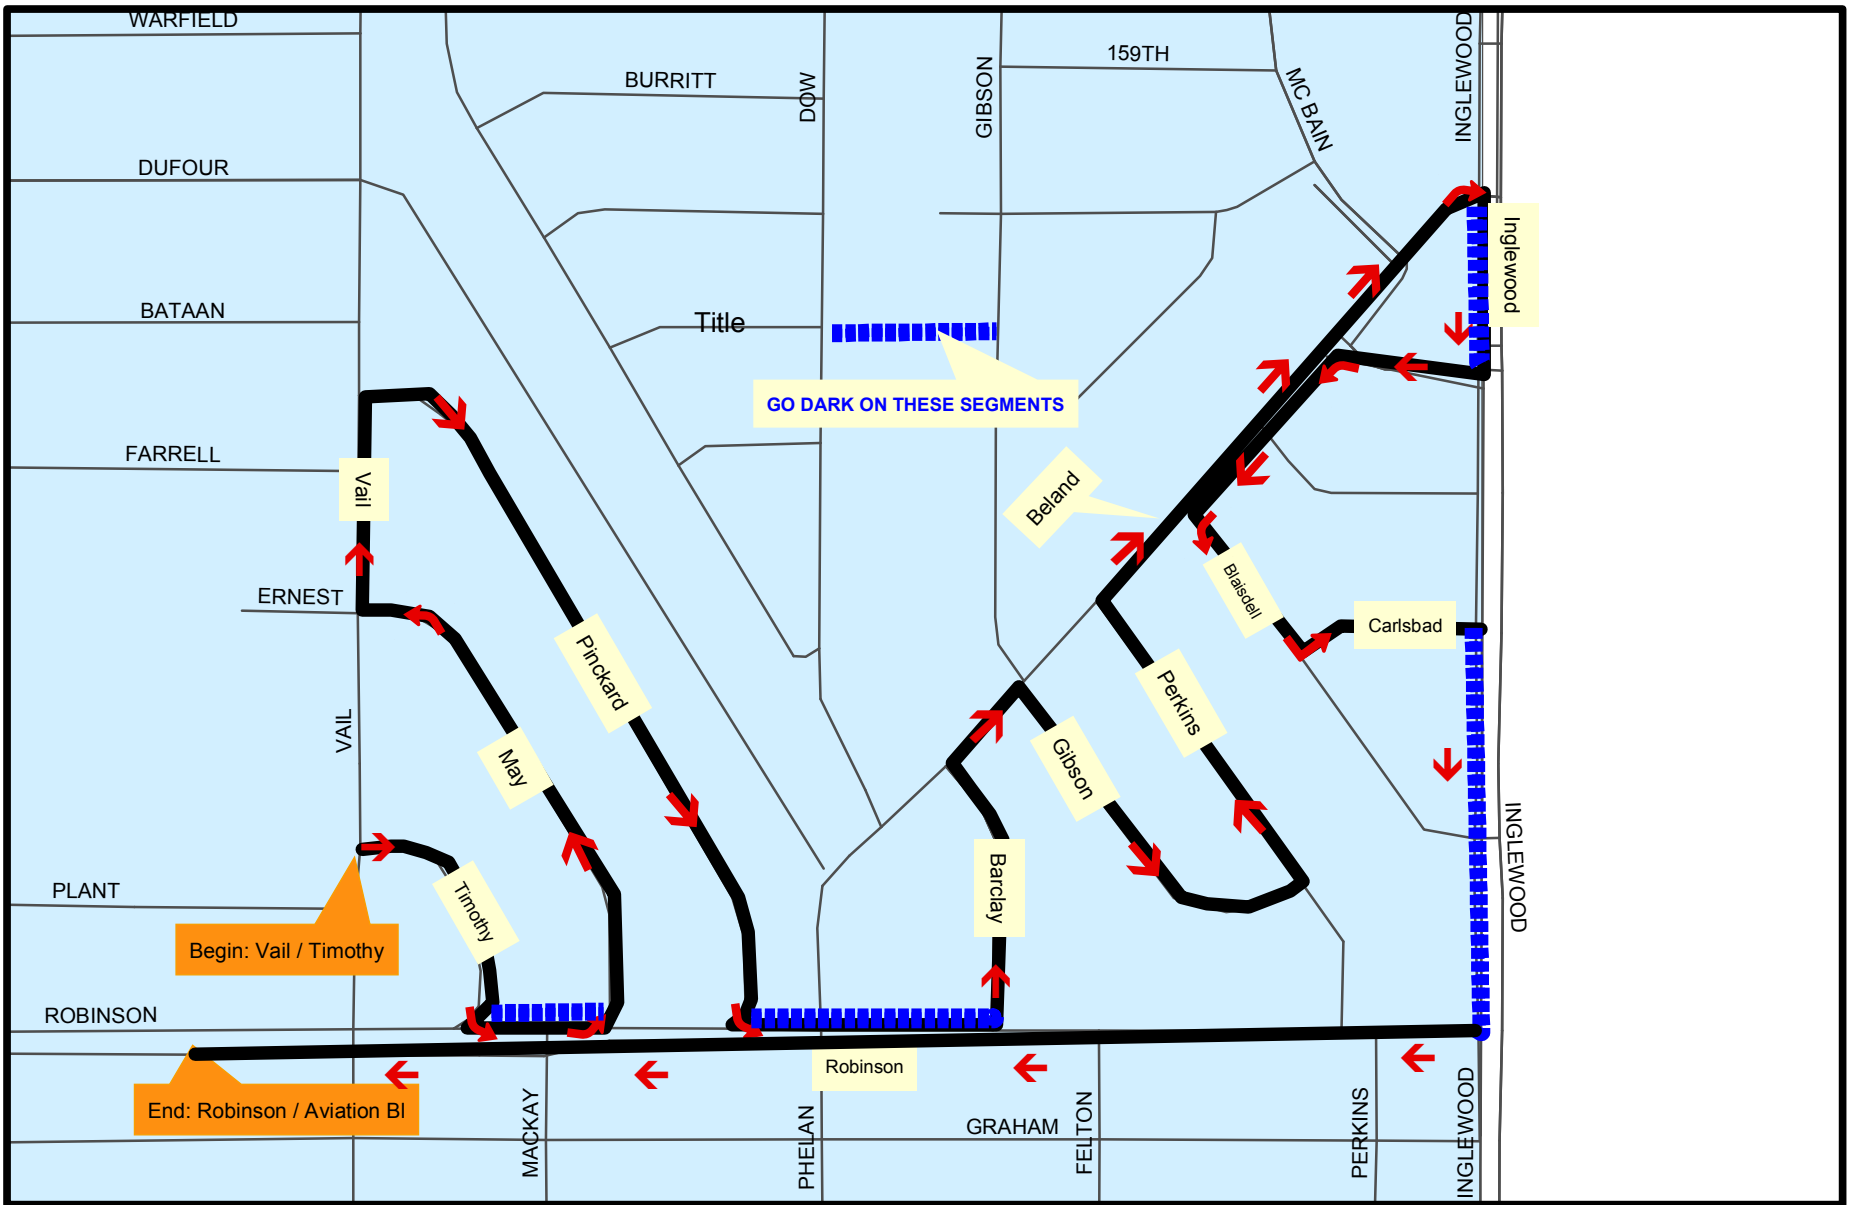

MONDAY 12-2-24 Route 1

TUESDAY 12-3-24

Route 2

WEDNESDAY 12-4-24 Route 3

THURSDAY 12-5-24

Route 4

FRIDAY **12-6-24**

Route 5

SATURDAY 12-7-24

Route 6

SUNDAY 12-8-24

Route 7

MONDAY 12-9-24

Route 8

****NOTE: Go the "Wrong Way" north on May**

TUESDAY 12-10-24

Route 9

WEDNESDAY 12-11-24

Route 10

THURSDAY 12-12-24 Route 11

FRIDAY 12-13-24

Route 12

SATURDAY 12-14-24 Route 13

SUNDAY 12-15-24

Route 14

MONDAY 12-16-24

Route 15

**NOTE: Go the "Wrong Way" on Axenty

**NOTE: Go dark S/B Ford from Reed to Herrin, also go dark W/B Carnegie

TUESDAY 12-17-24 Route 16

WEDNESDAY 12-18-24 **Route 17**

THURSDAY 12-19-24 Route 18