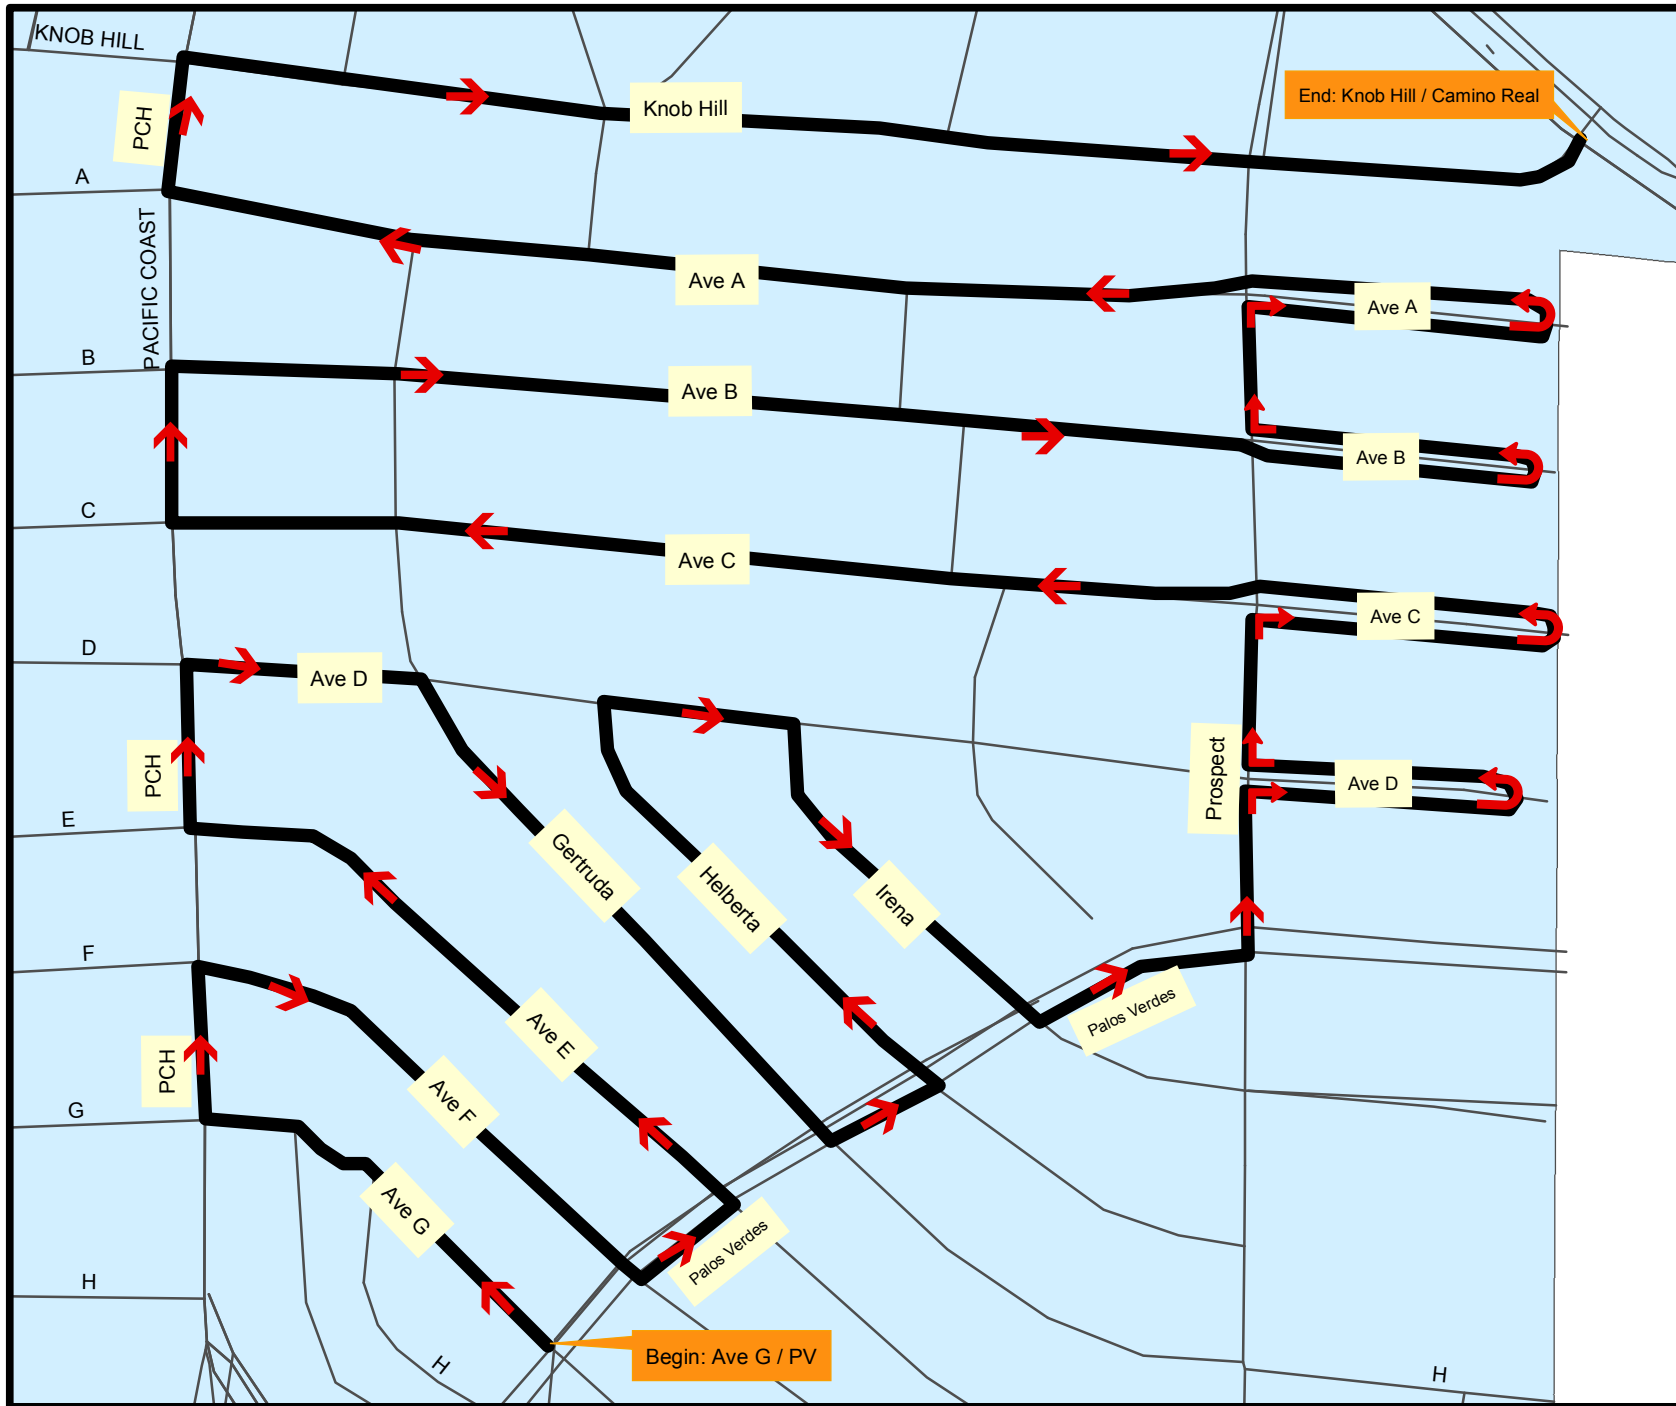

MONDAY 12-2-24 Route 1

TUESDAY 12-3-24

Route 2

WEDNESDAY 12-4-24 Route 3

THURSDAY 12-5-24

Route 4

FRIDAY **12-6-24**

Route 5

SATURDAY 12-7-24

Route 6

SUNDAY 12-8-24

Route 7

MONDAY 12-9-24

Route 8

****NOTE: Go the "Wrong Way" north on May**

TUESDAY 12-10-24

Route 9

WEDNESDAY 12-11-24

Route 10

THURSDAY 12-12-24 Route 11

FRIDAY 12-13-24

Route 12

SATURDAY 12-14-24 Route 13

SUNDAY 12-15-24

Route 14

MONDAY 12-16-24

Route 15

**NOTE: Go the "Wrong Way" on Axenty

**NOTE: Go dark S/B Ford from Reed to Herrin, also go dark W/B Carnegie

TUESDAY 12-17-24 Route 16

WEDNESDAY 12-18-24 **Route 17**

THURSDAY 12-19-24 Route 18