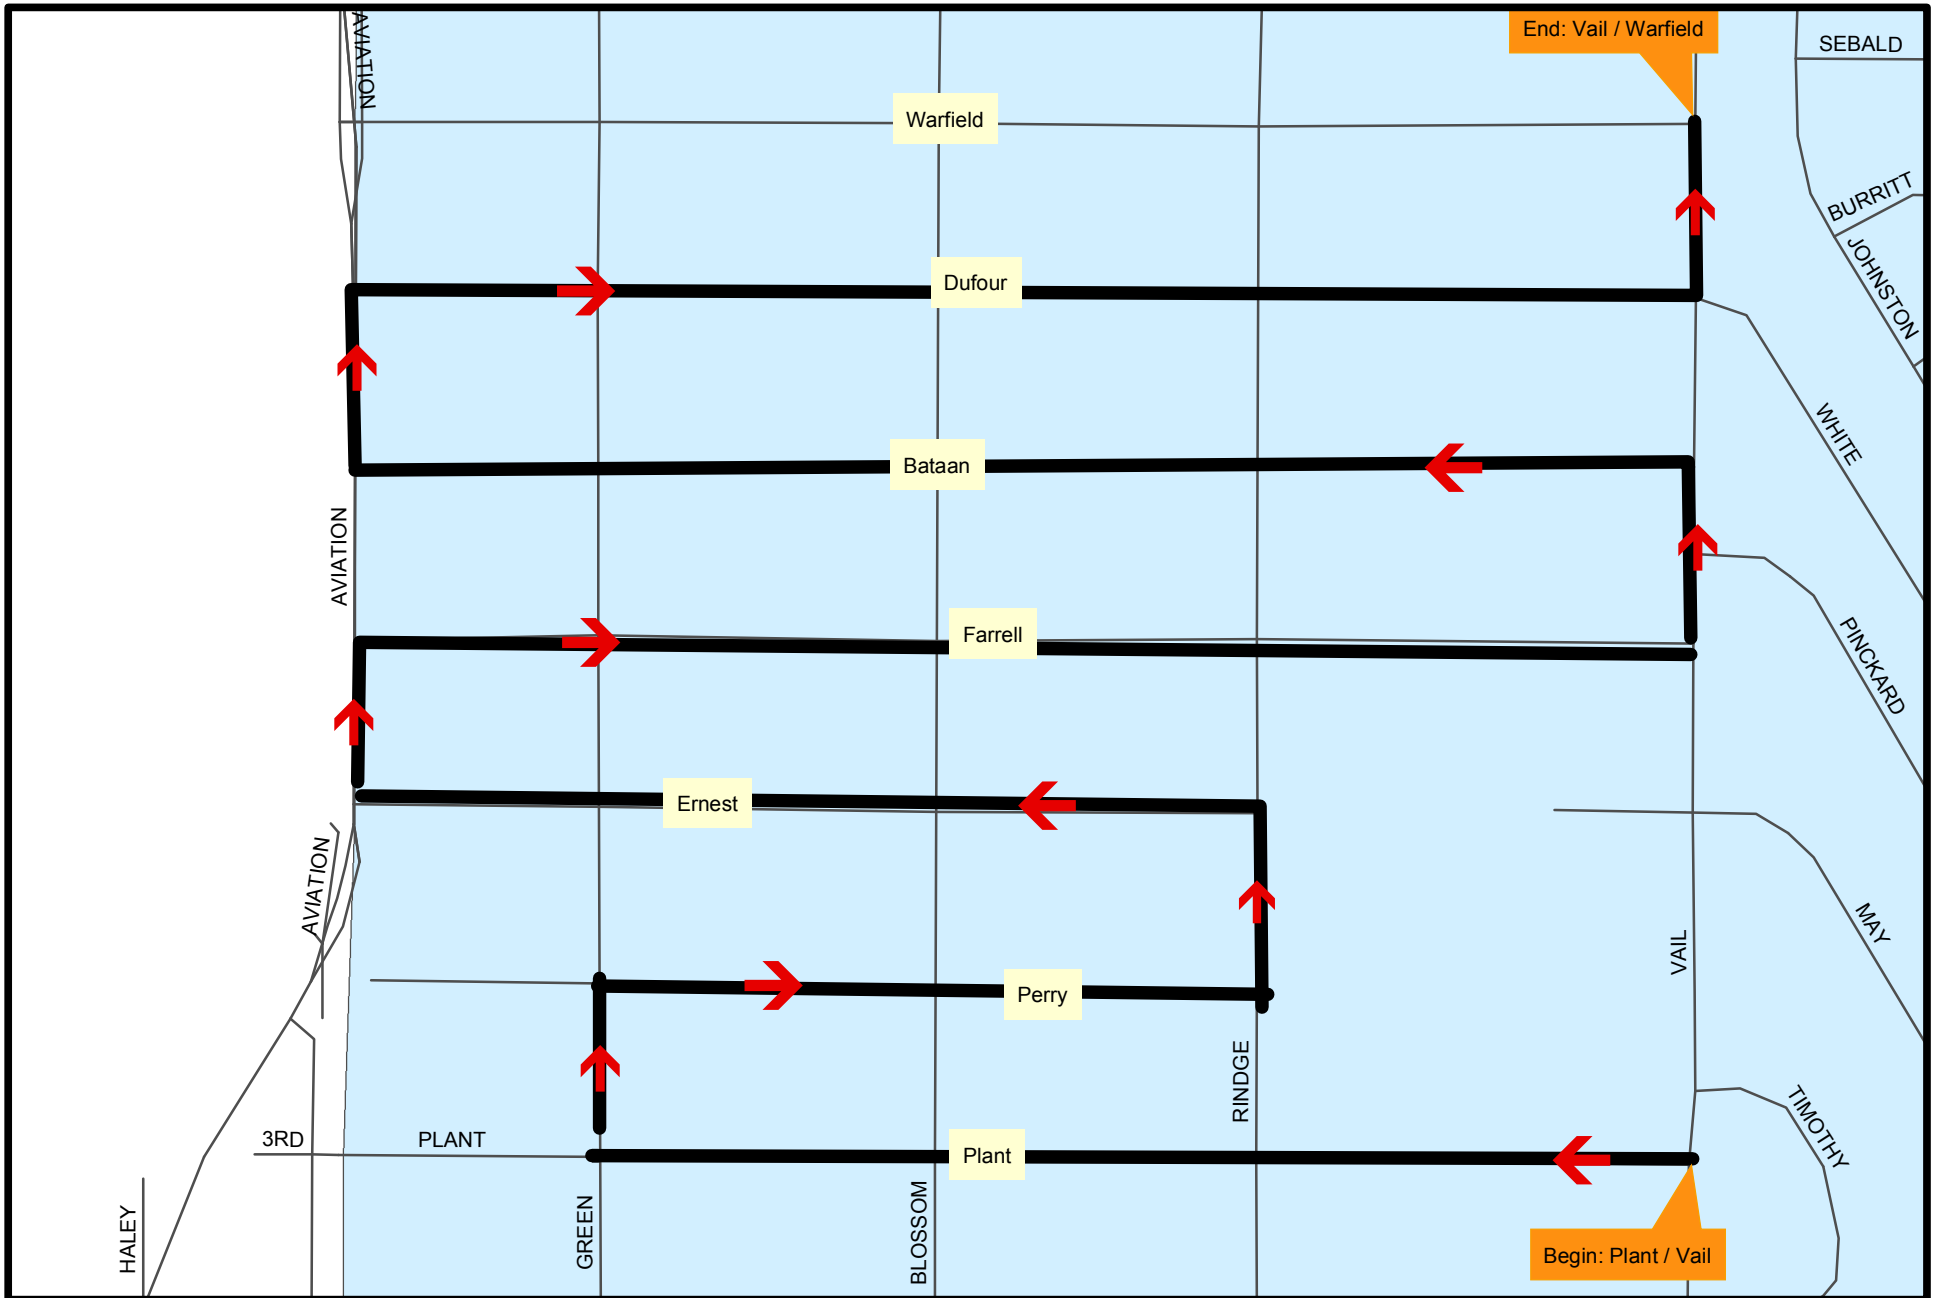

MONDAY 12-2-24 Route 1

TUESDAY 12-3-24

Route 2

WEDNESDAY 12-4-24 Route 3

THURSDAY 12-5-24

Route 4

FRIDAY **12-6-24**

Route 5

SATURDAY 12-7-24

Route 6

SUNDAY 12-8-24

Route 7

MONDAY 12-9-24

Route 8

****NOTE: Go the "Wrong Way" north on May**

TUESDAY 12-10-24

Route 9

WEDNESDAY 12-11-24

Route 10

THURSDAY 12-12-24 Route 11

FRIDAY 12-13-24

Route 12

SATURDAY 12-14-24 Route 13

SUNDAY 12-15-24

Route 14

MONDAY 12-16-24

Route 15

**NOTE: Go the "Wrong Way" on Axenty

**NOTE: Go dark S/B Ford from Reed to Herrin, also go dark W/B Carnegie

TUESDAY 12-17-24 Route 16

WEDNESDAY 12-18-24 **Route 17**

THURSDAY 12-19-24 Route 18