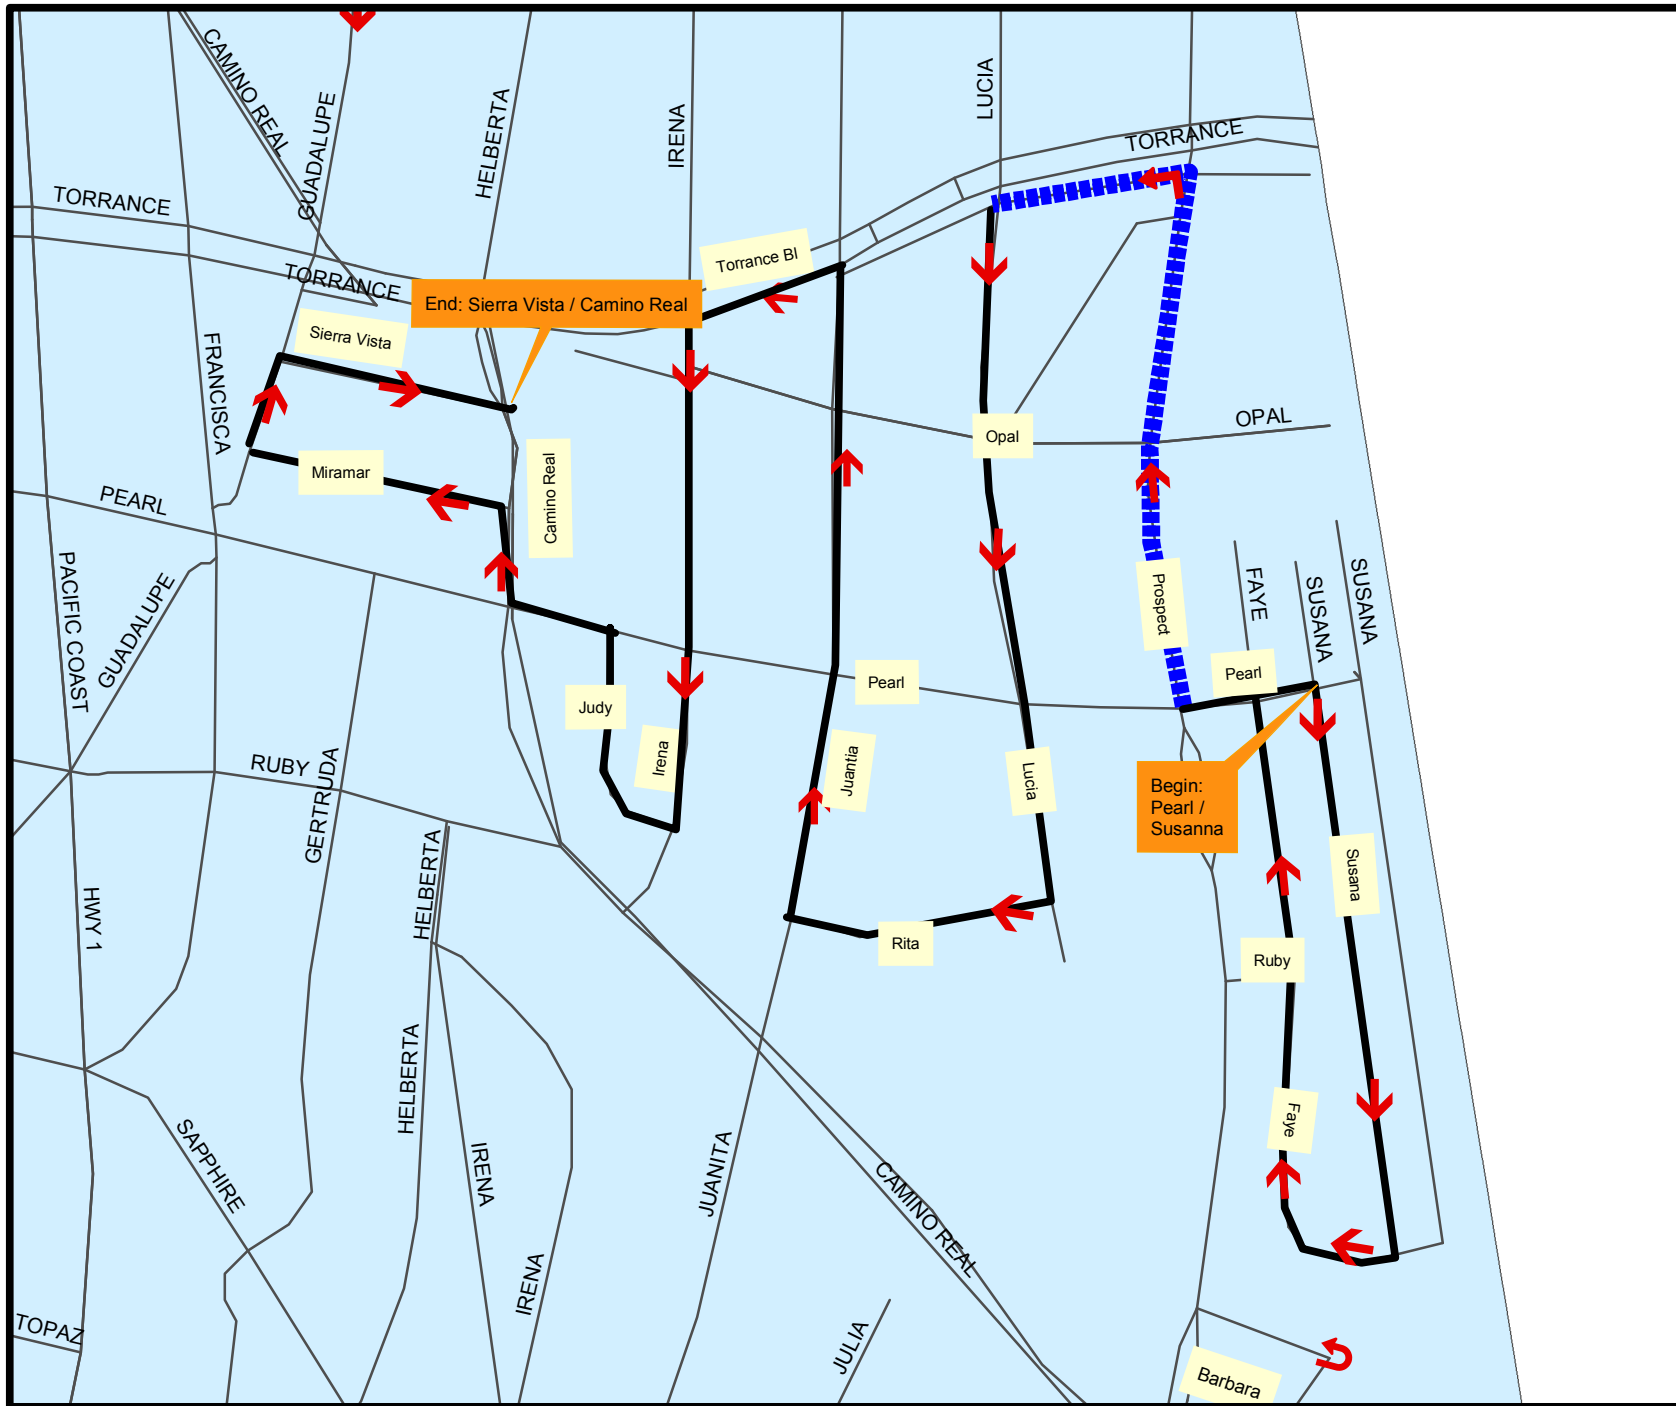

MONDAY 12-2-24 Route 1

TUESDAY 12-3-24

Route 2

WEDNESDAY 12-4-24 Route 3

THURSDAY 12-5-24

Route 4

FRIDAY **12-6-24**

Route 5

SATURDAY 12-7-24

Route 6

SUNDAY 12-8-24

Route 7

MONDAY 12-9-24

Route 8

****NOTE: Go the "Wrong Way" north on May**

TUESDAY 12-10-24

Route 9

WEDNESDAY 12-11-24

Route 10

THURSDAY 12-12-24 Route 11

FRIDAY 12-13-24

Route 12

SATURDAY 12-14-24 Route 13

SUNDAY 12-15-24

Route 14

MONDAY 12-16-24

Route 15

**NOTE: Go the "Wrong Way" on Axenty

**NOTE: Go dark S/B Ford from Reed to Herrin, also go dark W/B Carnegie

TUESDAY 12-17-24 Route 16

WEDNESDAY 12-18-24 **Route 17**

THURSDAY 12-19-24 Route 18