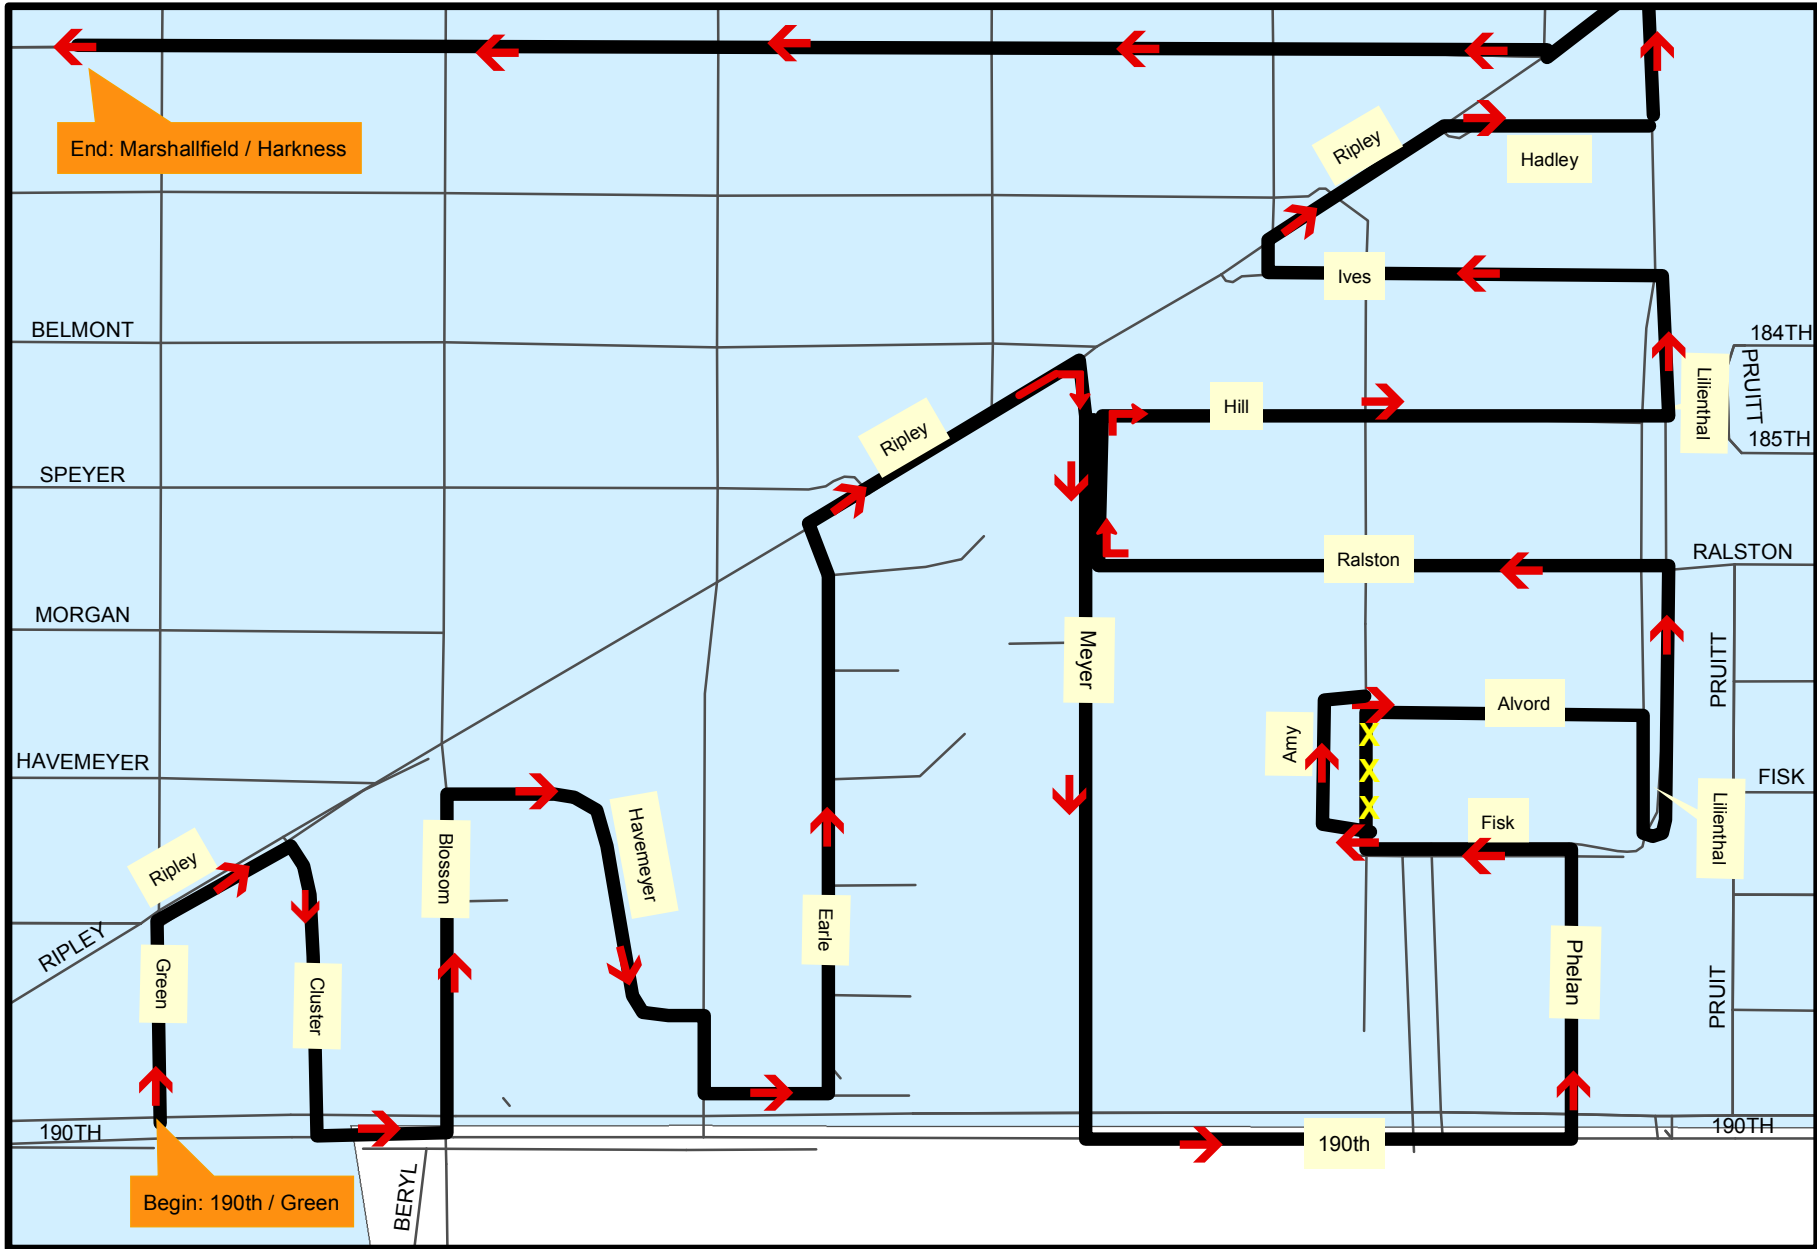

MONDAY 12-2-24 Route 1

TUESDAY 12-3-24

Route 2

WEDNESDAY 12-4-24 Route 3

THURSDAY 12-5-24

Route 4

FRIDAY **12-6-24**

Route 5

SATURDAY 12-7-24

Route 6

SUNDAY 12-8-24

Route 7

MONDAY 12-9-24

Route 8

****NOTE: Go the "Wrong Way" north on May**

TUESDAY 12-10-24

Route 9

WEDNESDAY 12-11-24

Route 10

THURSDAY 12-12-24 Route 11

FRIDAY 12-13-24

Route 12

SATURDAY 12-14-24 Route 13

SUNDAY 12-15-24

Route 14

MONDAY 12-16-24

Route 15

**NOTE: Go the "Wrong Way" on Axenty

**NOTE: Go dark S/B Ford from Reed to Herrin, also go dark W/B Carnegie

TUESDAY 12-17-24 Route 16

WEDNESDAY 12-18-24 **Route 17**

THURSDAY 12-19-24 Route 18