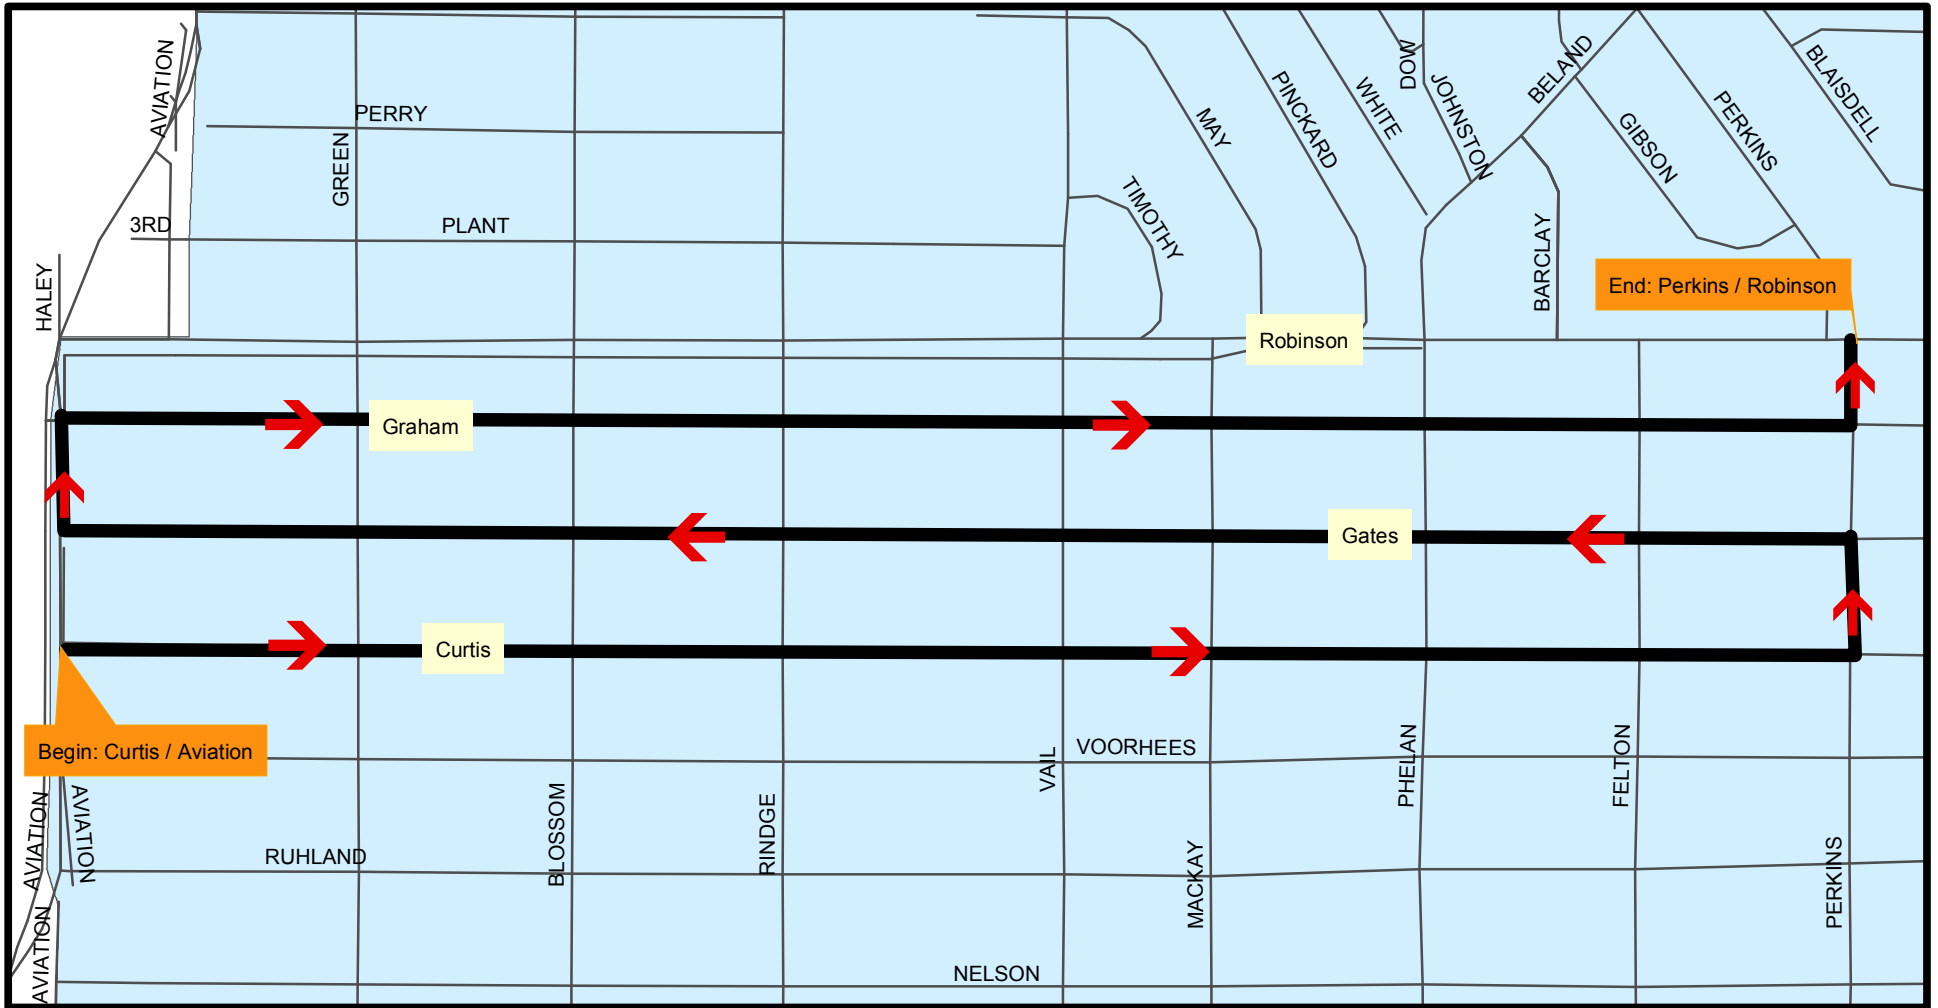

MONDAY 12-2-24 Route 1

TUESDAY 12-3-24

Route 2

WEDNESDAY 12-4-24 Route 3

THURSDAY 12-5-24

Route 4

FRIDAY **12-6-24**

Route 5

SATURDAY 12-7-24

Route 6

SUNDAY 12-8-24

Route 7

MONDAY 12-9-24

Route 8

****NOTE: Go the "Wrong Way" north on May**

TUESDAY 12-10-24

Route 9

WEDNESDAY 12-11-24

Route 10

THURSDAY 12-12-24 Route 11

FRIDAY 12-13-24

Route 12

SATURDAY 12-14-24 Route 13

SUNDAY 12-15-24

Route 14

MONDAY 12-16-24

Route 15

**NOTE: Go the "Wrong Way" on Axenty

**NOTE: Go dark S/B Ford from Reed to Herrin, also go dark W/B Carnegie

TUESDAY 12-17-24 Route 16

WEDNESDAY 12-18-24 **Route 17**

THURSDAY 12-19-24 Route 18