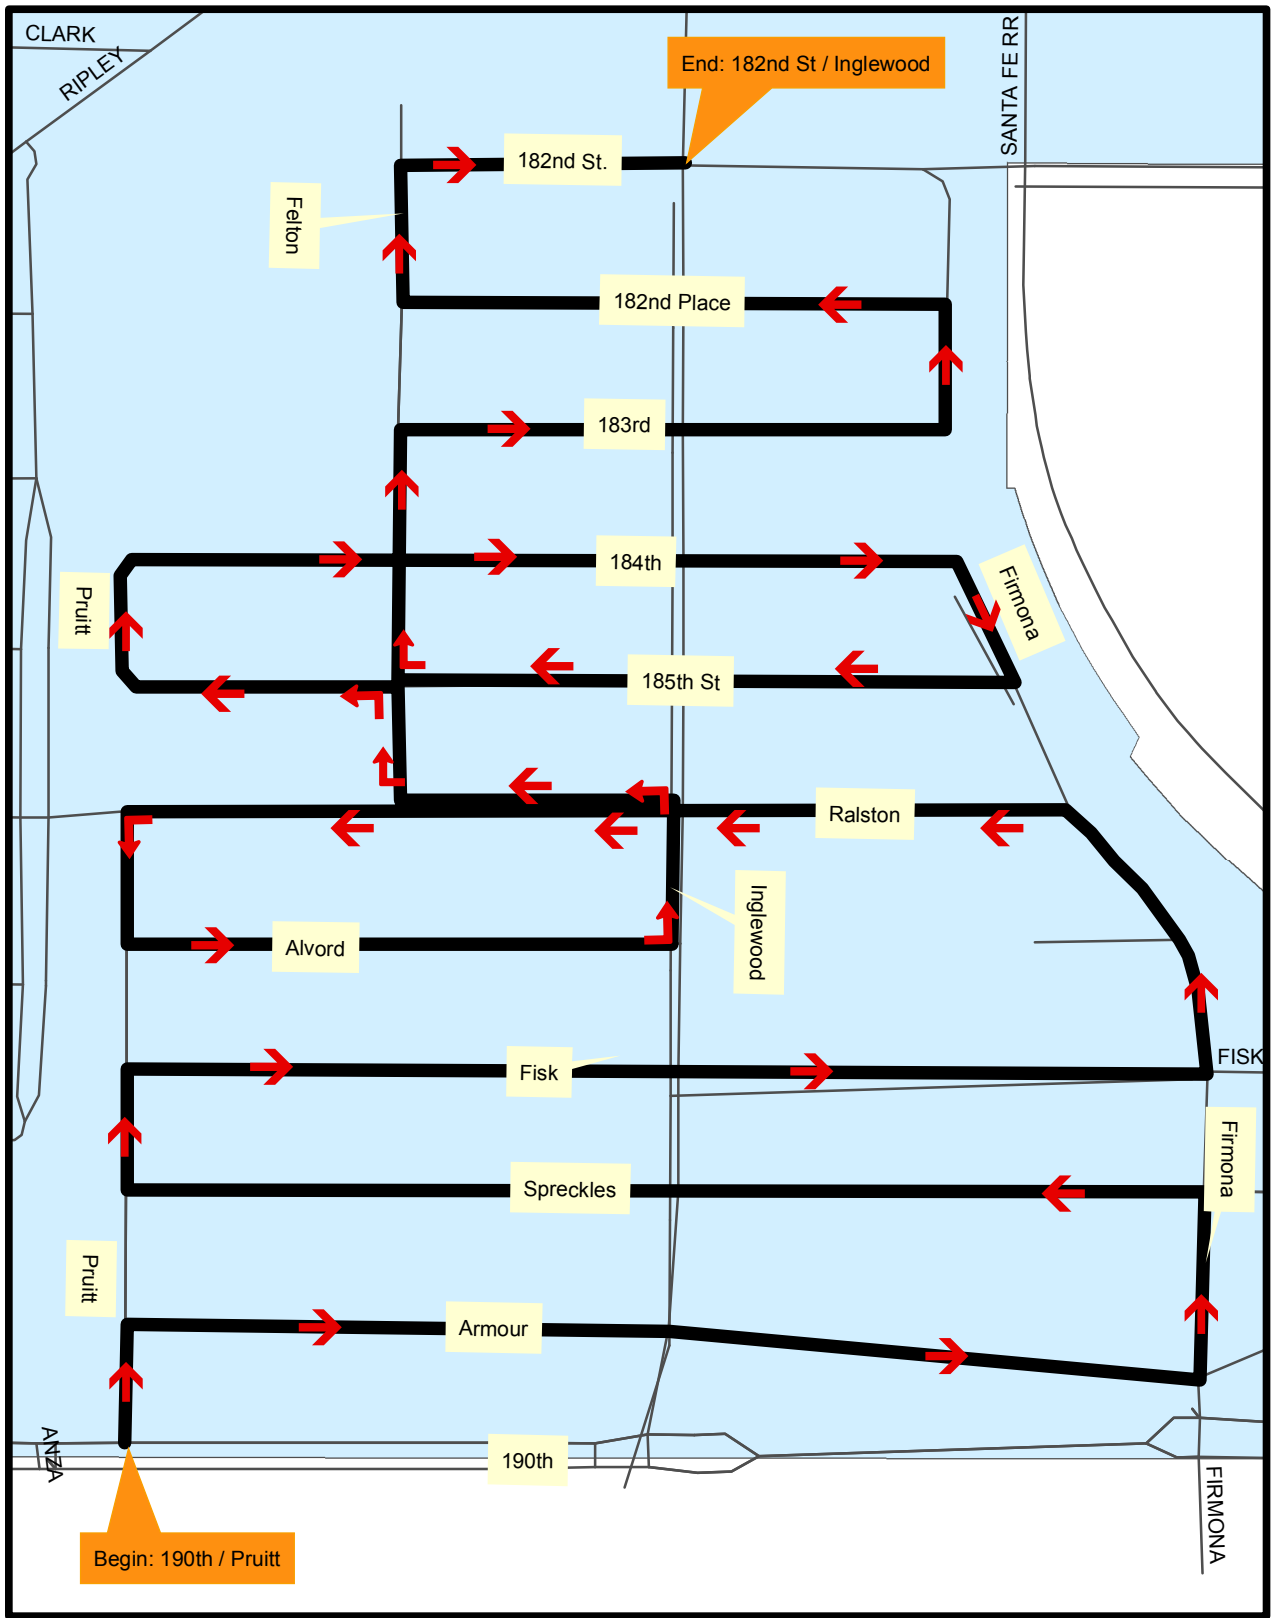

MONDAY 12-2-24 Route 1

TUESDAY 12-3-24

Route 2

WEDNESDAY 12-4-24 Route 3

THURSDAY 12-5-24

Route 4

FRIDAY **12-6-24**

Route 5

SATURDAY 12-7-24

Route 6

SUNDAY 12-8-24

Route 7

MONDAY 12-9-24

Route 8

****NOTE: Go the "Wrong Way" north on May**

TUESDAY 12-10-24

Route 9

WEDNESDAY 12-11-24

Route 10

THURSDAY 12-12-24 Route 11

FRIDAY 12-13-24

Route 12

SATURDAY 12-14-24 Route 13

SUNDAY 12-15-24

Route 14

MONDAY 12-16-24

Route 15

**NOTE: Go the "Wrong Way" on Axenty

**NOTE: Go dark S/B Ford from Reed to Herrin, also go dark W/B Carnegie

TUESDAY 12-17-24 Route 16

WEDNESDAY 12-18-24 **Route 17**

THURSDAY 12-19-24 Route 18