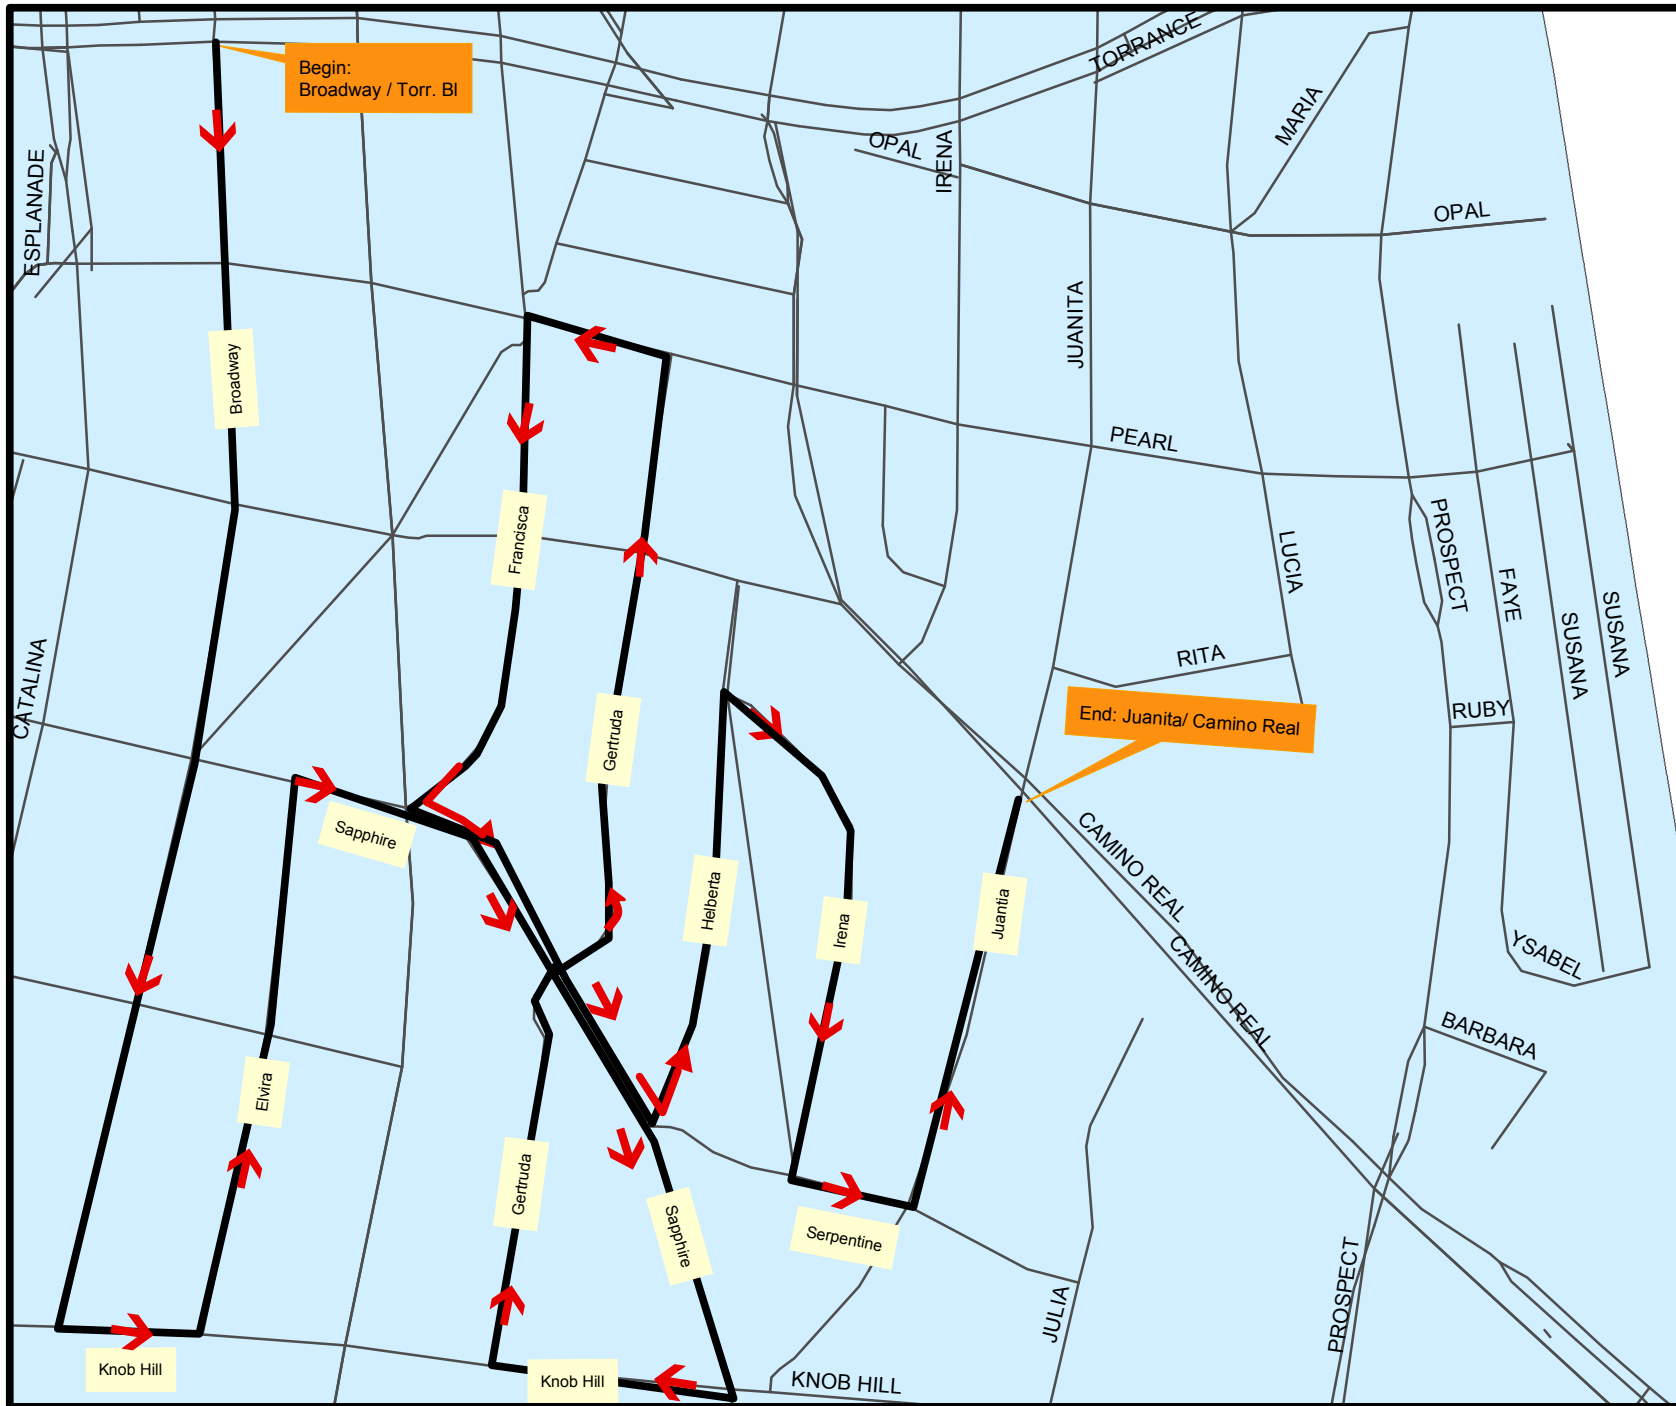

MONDAY 12-2-24 Route 1

TUESDAY 12-3-24

Route 2

WEDNESDAY 12-4-24 Route 3

THURSDAY 12-5-24

Route 4

FRIDAY **12-6-24**

Route 5

SATURDAY 12-7-24

Route 6

SUNDAY 12-8-24

Route 7

MONDAY 12-9-24

Route 8

****NOTE: Go the "Wrong Way" north on May**

TUESDAY 12-10-24

Route 9

WEDNESDAY 12-11-24

Route 10

THURSDAY 12-12-24 Route 11

FRIDAY 12-13-24

Route 12

SATURDAY 12-14-24 Route 13

SUNDAY 12-15-24

Route 14

MONDAY 12-16-24

Route 15

**NOTE: Go the "Wrong Way" on Axenty

**NOTE: Go dark S/B Ford from Reed to Herrin, also go dark W/B Carnegie

TUESDAY 12-17-24 Route 16

WEDNESDAY 12-18-24 **Route 17**

THURSDAY 12-19-24 Route 18