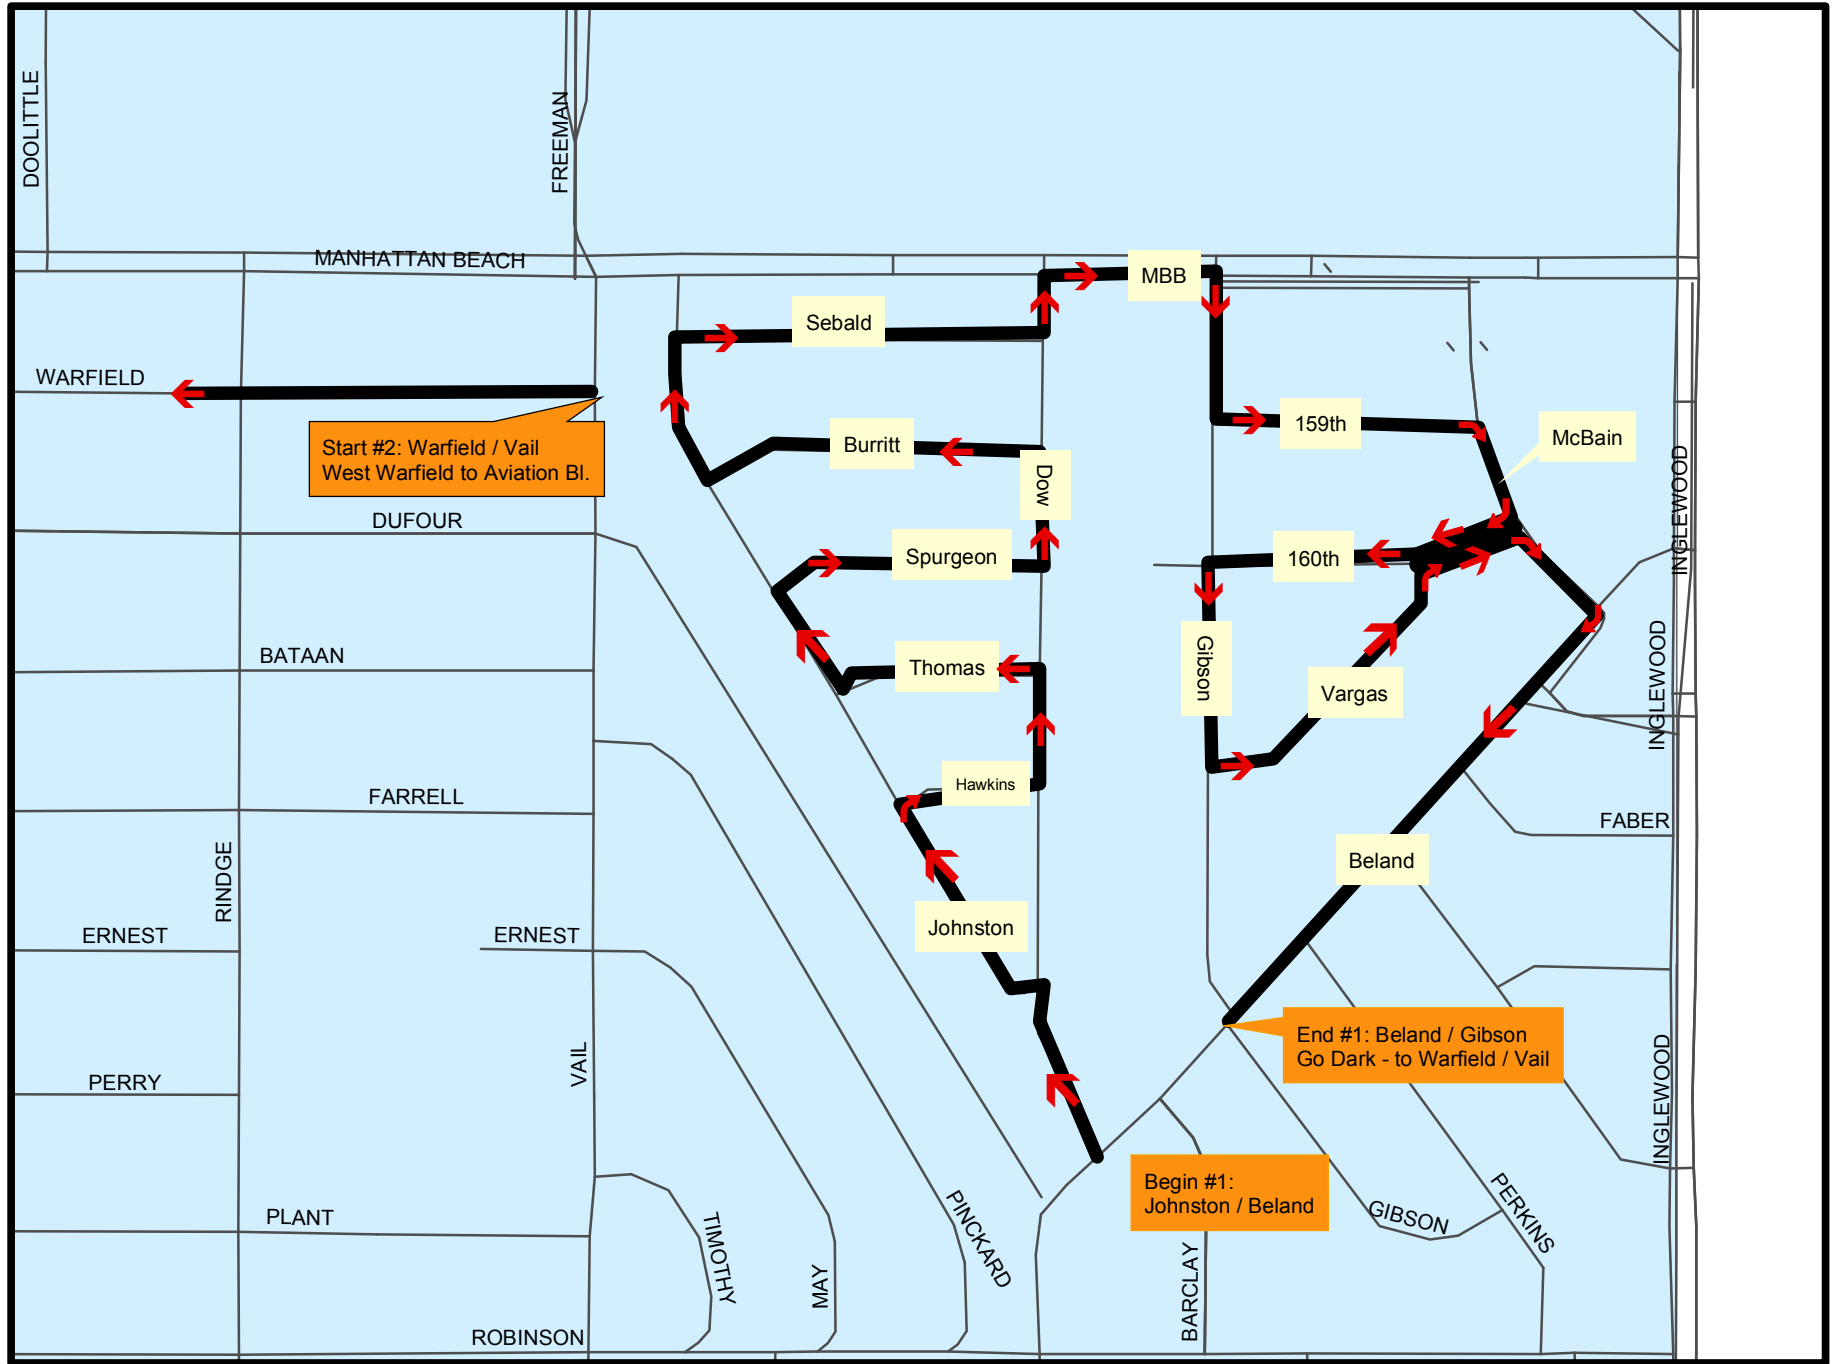

MONDAY 12-2-24 Route 1

TUESDAY 12-3-24

Route 2

WEDNESDAY 12-4-24 Route 3

THURSDAY 12-5-24

Route 4

FRIDAY **12-6-24**

Route 5

SATURDAY 12-7-24

Route 6

SUNDAY 12-8-24

Route 7

MONDAY 12-9-24

Route 8

****NOTE: Go the "Wrong Way" north on May**

TUESDAY 12-10-24

Route 9

WEDNESDAY 12-11-24

Route 10

THURSDAY 12-12-24 Route 11

FRIDAY 12-13-24

Route 12

SATURDAY 12-14-24 Route 13

SUNDAY 12-15-24

Route 14

MONDAY 12-16-24

Route 15

**NOTE: Go the "Wrong Way" on Axenty

**NOTE: Go dark S/B Ford from Reed to Herrin, also go dark W/B Carnegie

TUESDAY 12-17-24 Route 16

WEDNESDAY 12-18-24 **Route 17**

THURSDAY 12-19-24 Route 18