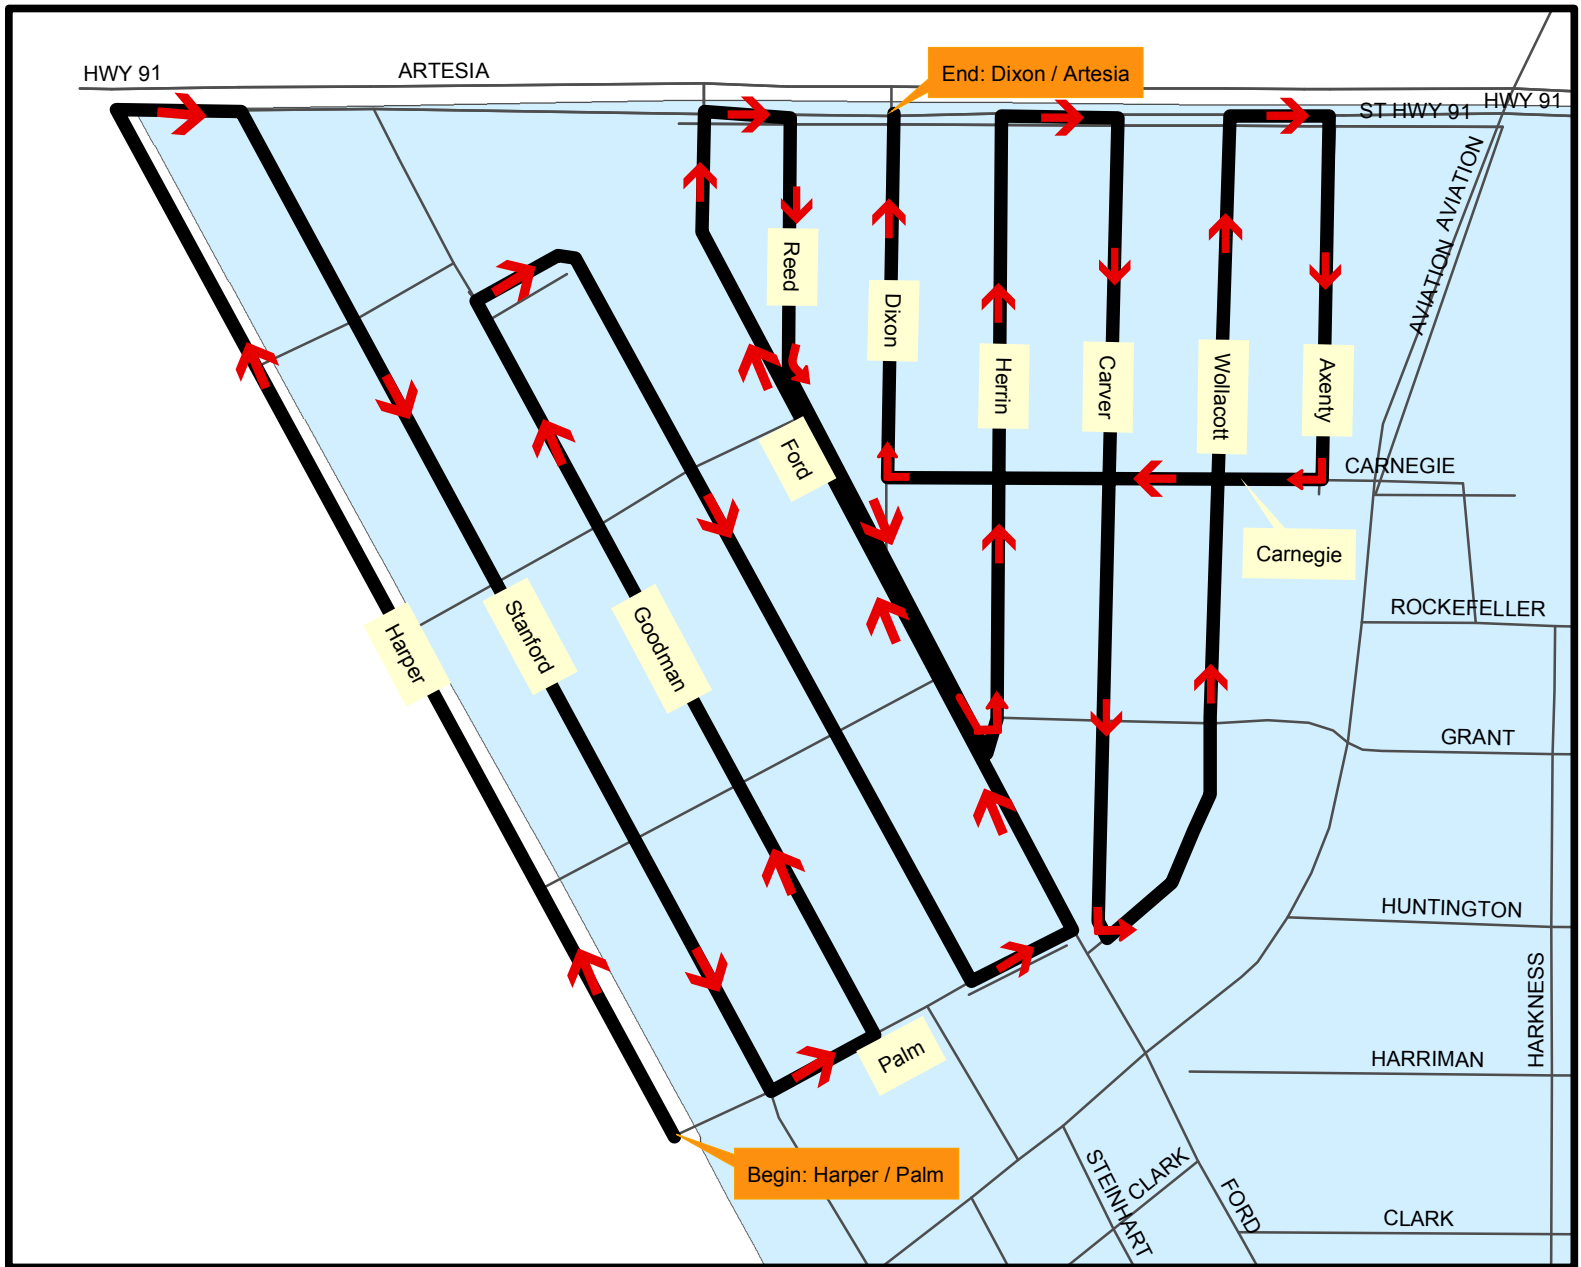

MONDAY 12-2-24 Route 1

TUESDAY 12-3-24

Route 2

WEDNESDAY 12-4-24 Route 3

THURSDAY 12-5-24

Route 4

FRIDAY **12-6-24**

Route 5

SATURDAY 12-7-24

Route 6

SUNDAY 12-8-24

Route 7

MONDAY 12-9-24

Route 8

****NOTE: Go the "Wrong Way" north on May**

TUESDAY 12-10-24

Route 9

WEDNESDAY 12-11-24

Route 10

THURSDAY 12-12-24 Route 11

FRIDAY 12-13-24

Route 12

SATURDAY 12-14-24 Route 13

SUNDAY 12-15-24

Route 14

MONDAY 12-16-24

Route 15

**NOTE: Go the "Wrong Way" on Axenty

**NOTE: Go dark S/B Ford from Reed to Herrin, also go dark W/B Carnegie

TUESDAY 12-17-24 Route 16

WEDNESDAY 12-18-24 **Route 17**

THURSDAY 12-19-24 Route 18