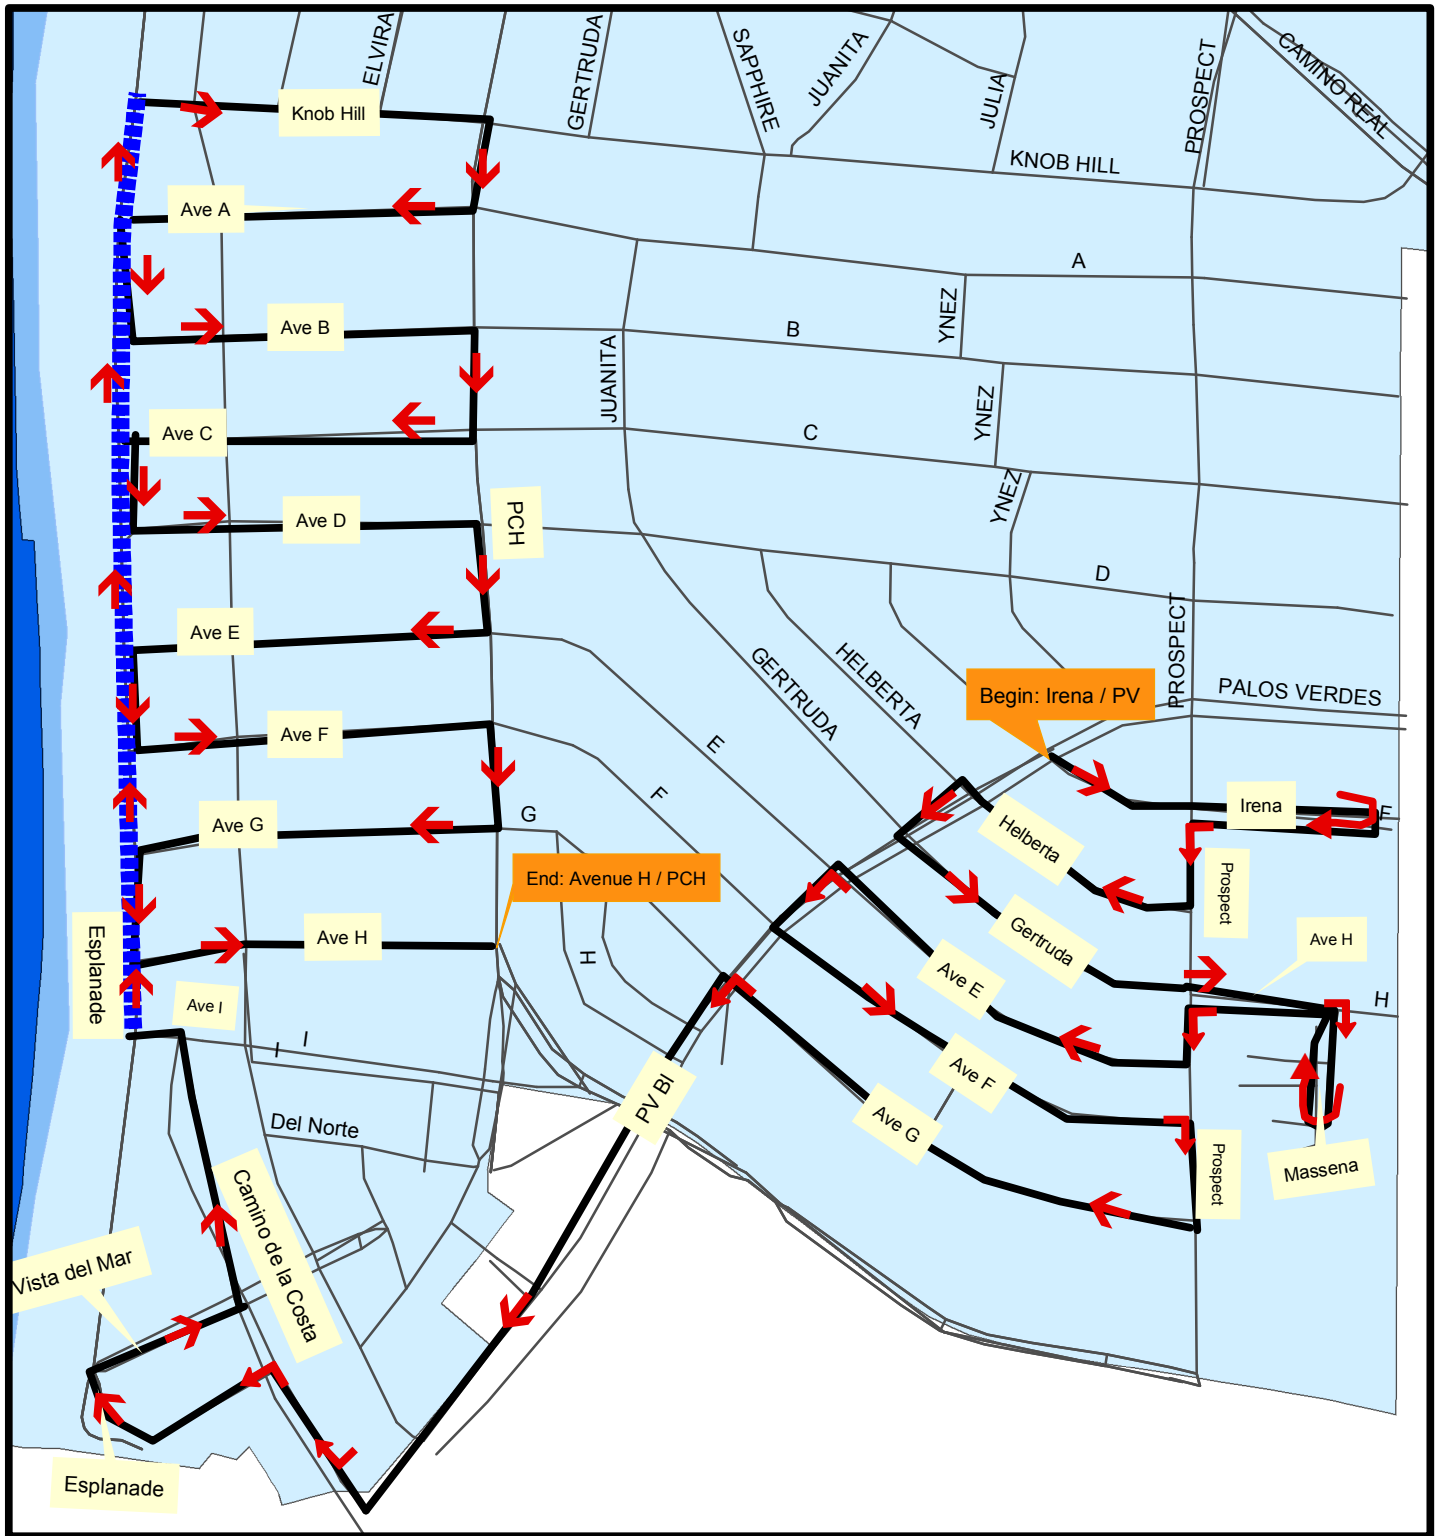

MONDAY 12-2-24 Route 1

TUESDAY 12-3-24

Route 2

WEDNESDAY 12-4-24 Route 3

THURSDAY 12-5-24

Route 4

FRIDAY **12-6-24**

Route 5

SATURDAY 12-7-24

Route 6

SUNDAY 12-8-24

Route 7

MONDAY 12-9-24

Route 8

****NOTE: Go the "Wrong Way" north on May**

TUESDAY 12-10-24

Route 9

WEDNESDAY 12-11-24

Route 10

THURSDAY 12-12-24 Route 11

FRIDAY 12-13-24

Route 12

SATURDAY 12-14-24 Route 13

SUNDAY 12-15-24

Route 14

MONDAY 12-16-24

Route 15

**NOTE: Go the "Wrong Way" on Axenty

**NOTE: Go dark S/B Ford from Reed to Herrin, also go dark W/B Carnegie

TUESDAY 12-17-24 Route 16

WEDNESDAY 12-18-24 **Route 17**

THURSDAY 12-19-24 Route 18