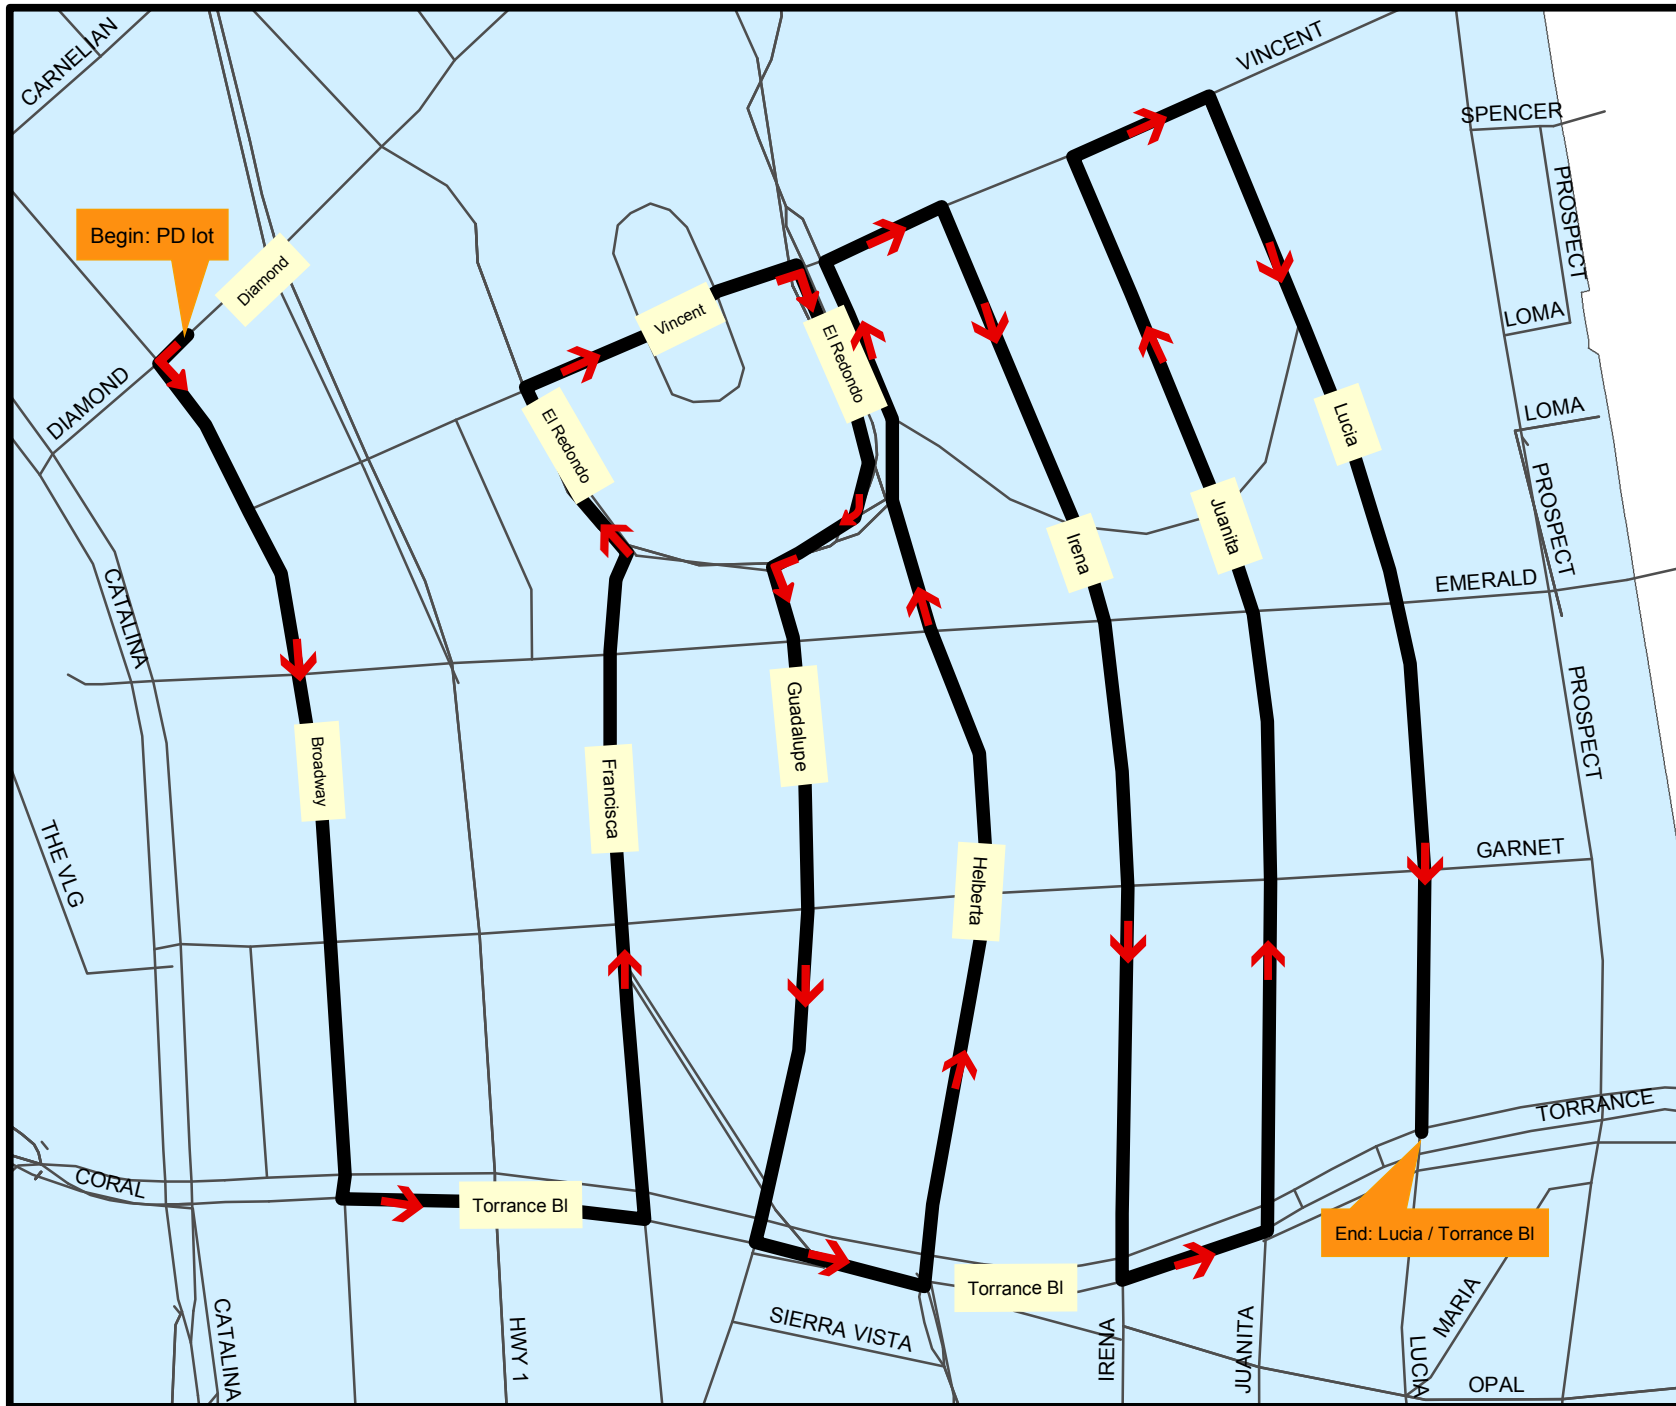

MONDAY 12-2-24 Route 1

TUESDAY 12-3-24

Route 2

WEDNESDAY 12-4-24 Route 3

THURSDAY 12-5-24

Route 4

FRIDAY **12-6-24**

Route 5

SATURDAY 12-7-24

Route 6

SUNDAY 12-8-24

Route 7

MONDAY 12-9-24

Route 8

****NOTE: Go the "Wrong Way" north on May**

TUESDAY 12-10-24

Route 9

WEDNESDAY 12-11-24

Route 10

THURSDAY 12-12-24 Route 11

FRIDAY 12-13-24

Route 12

SATURDAY 12-14-24 Route 13

SUNDAY 12-15-24

Route 14

MONDAY 12-16-24

Route 15

**NOTE: Go the "Wrong Way" on Axenty

**NOTE: Go dark S/B Ford from Reed to Herrin, also go dark W/B Carnegie

TUESDAY 12-17-24 Route 16

WEDNESDAY 12-18-24 **Route 17**

THURSDAY 12-19-24 Route 18