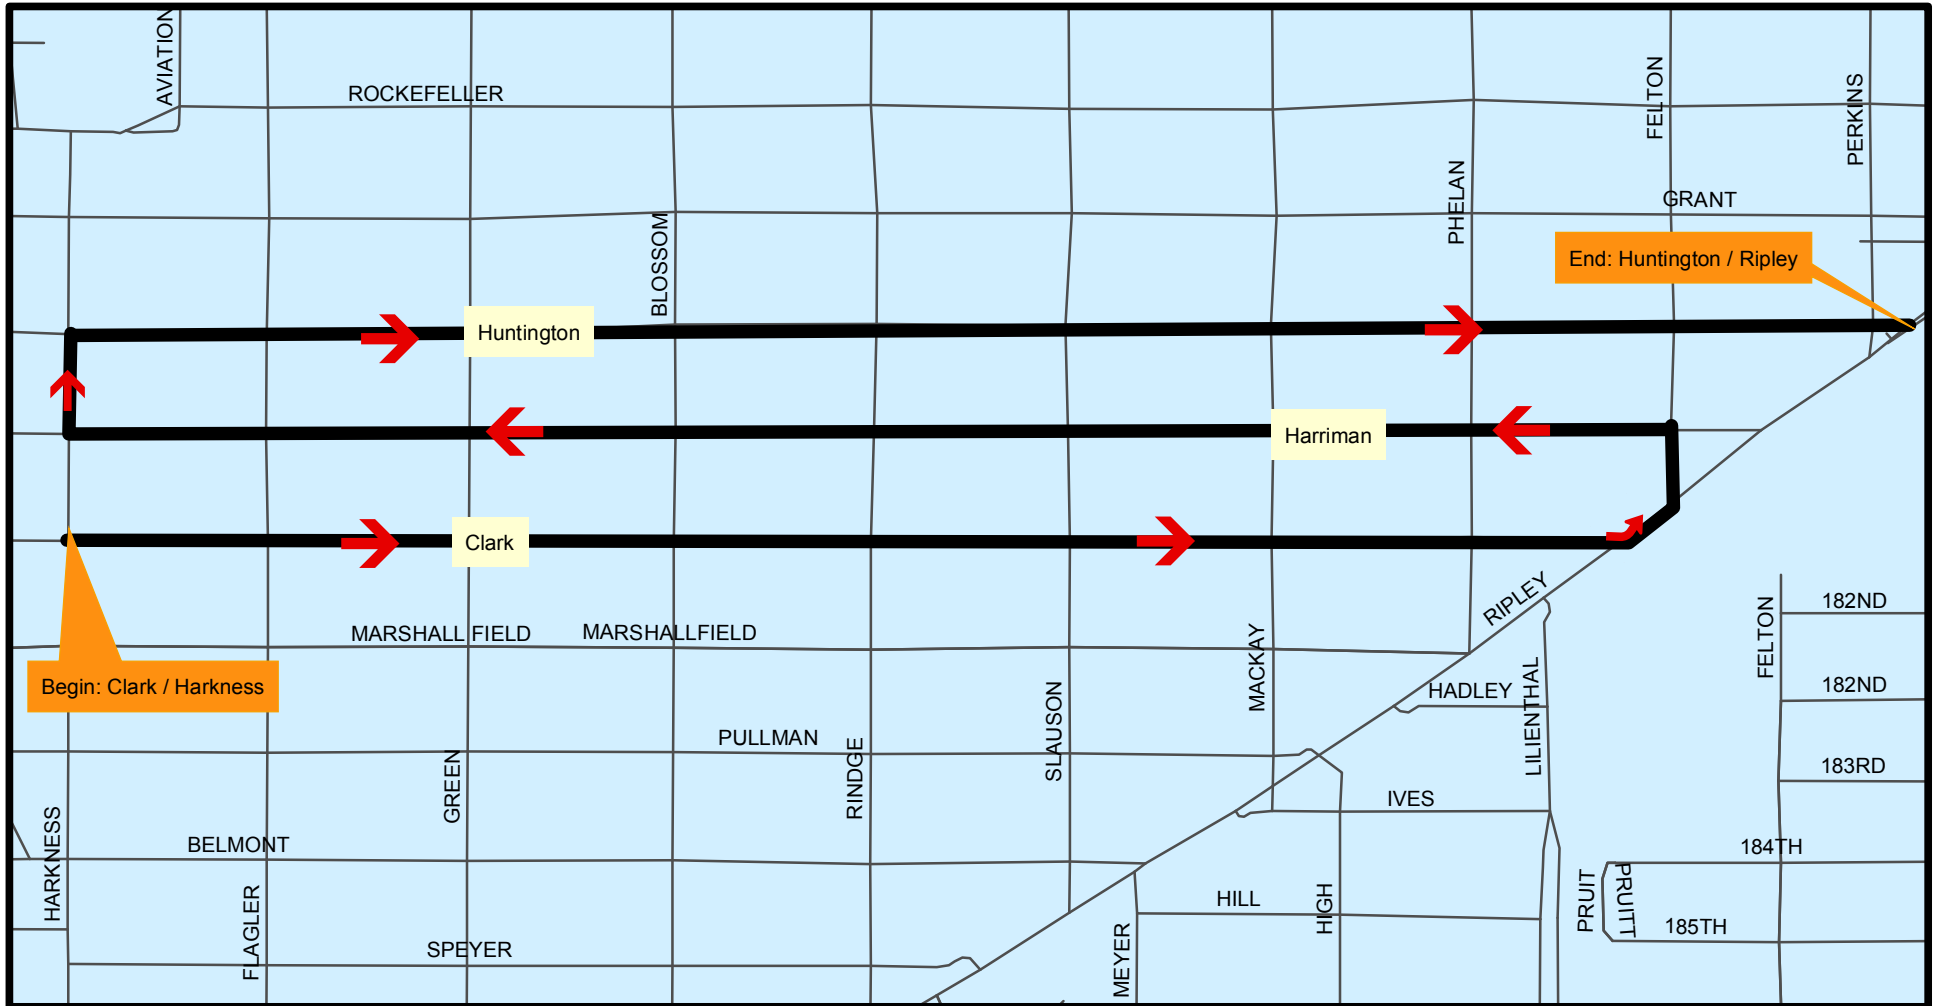

MONDAY 12-2-24 Route 1

TUESDAY 12-3-24

Route 2

WEDNESDAY 12-4-24 Route 3

THURSDAY 12-5-24

Route 4

FRIDAY **12-6-24**

Route 5

SATURDAY 12-7-24

Route 6

SUNDAY 12-8-24

Route 7

MONDAY 12-9-24

Route 8

****NOTE: Go the "Wrong Way" north on May**

TUESDAY 12-10-24

Route 9

WEDNESDAY 12-11-24

Route 10

THURSDAY 12-12-24 Route 11

FRIDAY 12-13-24

Route 12

SATURDAY 12-14-24 Route 13

SUNDAY 12-15-24

Route 14

MONDAY 12-16-24

Route 15

**NOTE: Go the "Wrong Way" on Axenty

**NOTE: Go dark S/B Ford from Reed to Herrin, also go dark W/B Carnegie

TUESDAY 12-17-24 Route 16

WEDNESDAY 12-18-24 **Route 17**

THURSDAY 12-19-24 Route 18