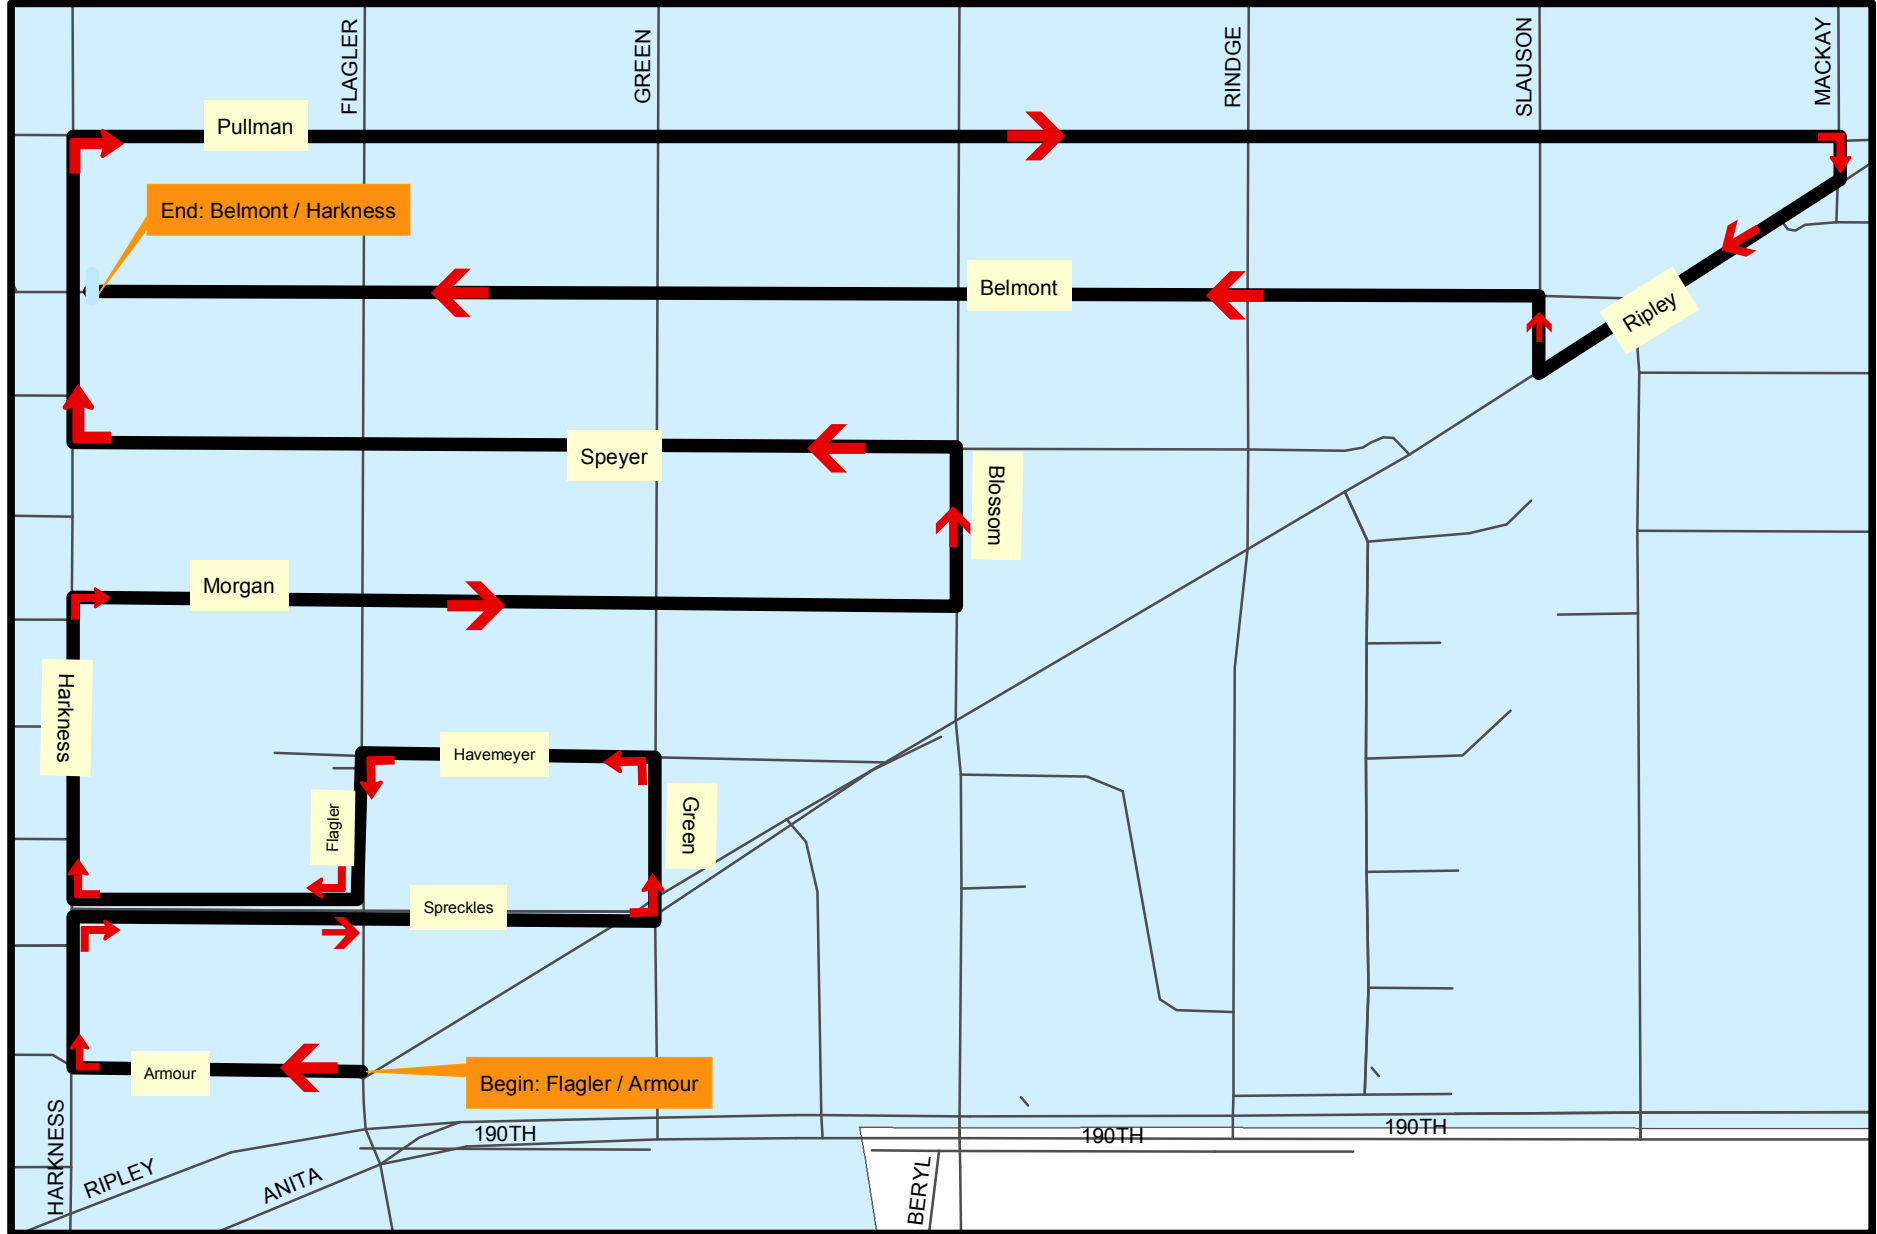

MONDAY 12-2-24 Route 1

TUESDAY 12-3-24

Route 2

WEDNESDAY 12-4-24 Route 3

THURSDAY 12-5-24

Route 4

FRIDAY **12-6-24**

Route 5

SATURDAY 12-7-24

Route 6

SUNDAY 12-8-24

Route 7

MONDAY 12-9-24

Route 8

****NOTE: Go the "Wrong Way" north on May**

TUESDAY 12-10-24

Route 9

WEDNESDAY 12-11-24

Route 10

THURSDAY 12-12-24 Route 11

FRIDAY 12-13-24

Route 12

SATURDAY 12-14-24 Route 13

SUNDAY 12-15-24

Route 14

MONDAY 12-16-24

Route 15

**NOTE: Go the "Wrong Way" on Axenty

**NOTE: Go dark S/B Ford from Reed to Herrin, also go dark W/B Carnegie

TUESDAY 12-17-24 Route 16

WEDNESDAY 12-18-24 **Route 17**

THURSDAY 12-19-24 Route 18