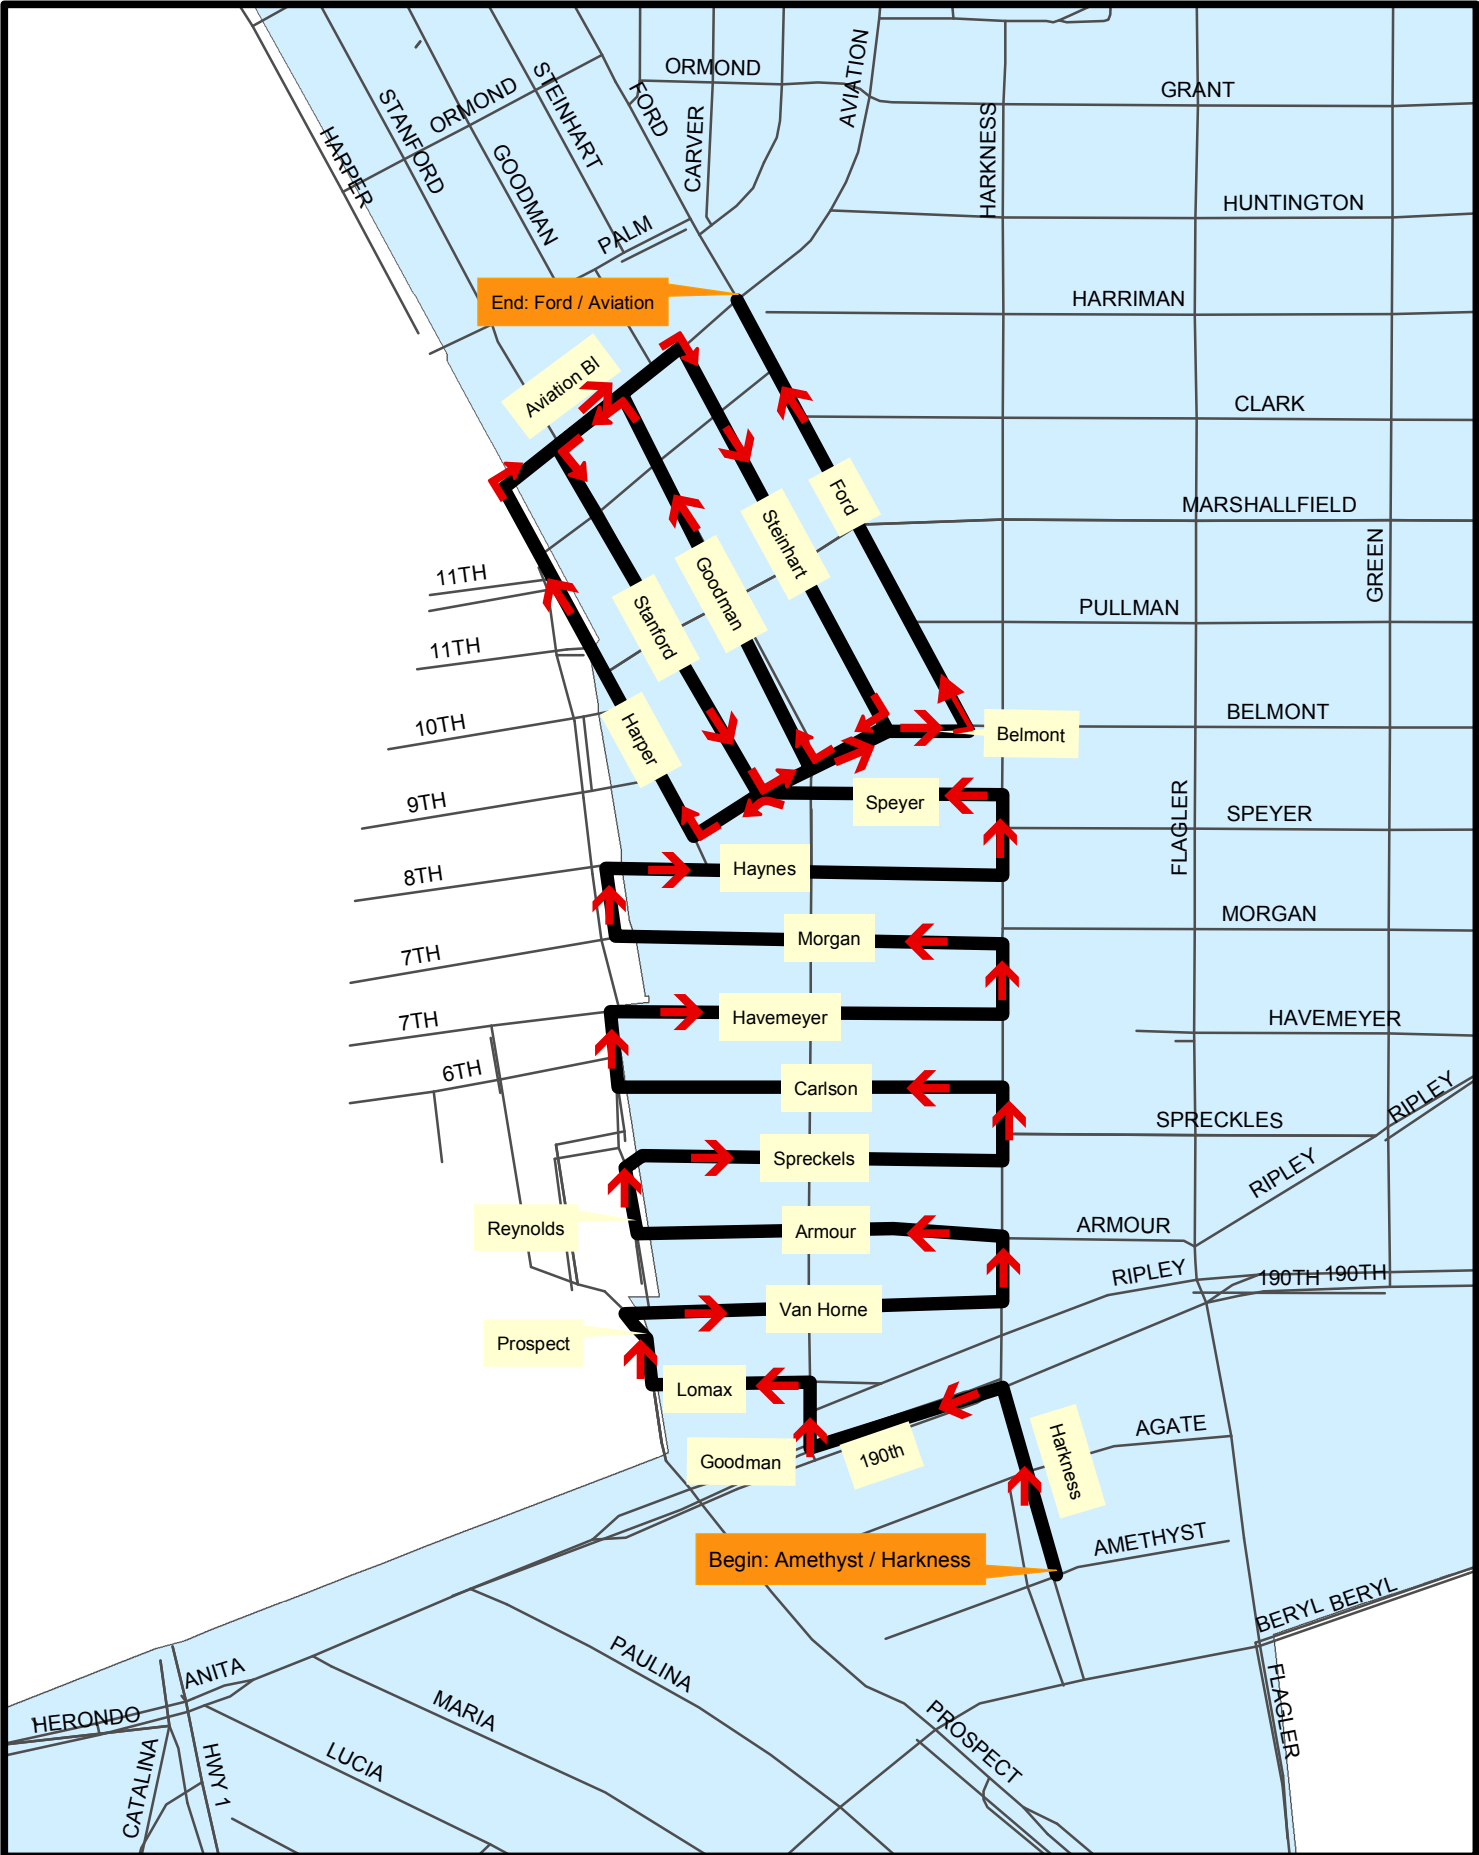

MONDAY 12-2-24 Route 1

TUESDAY 12-3-24

Route 2

WEDNESDAY 12-4-24 Route 3

THURSDAY 12-5-24

Route 4

FRIDAY **12-6-24**

Route 5

SATURDAY 12-7-24

Route 6

SUNDAY 12-8-24

Route 7

MONDAY 12-9-24

Route 8

****NOTE: Go the "Wrong Way" north on May**

TUESDAY 12-10-24

Route 9

WEDNESDAY 12-11-24

Route 10

THURSDAY 12-12-24 Route 11

FRIDAY 12-13-24

Route 12

SATURDAY 12-14-24 Route 13

SUNDAY 12-15-24

Route 14

MONDAY 12-16-24

Route 15

**NOTE: Go the "Wrong Way" on Axenty

**NOTE: Go dark S/B Ford from Reed to Herrin, also go dark W/B Carnegie

TUESDAY 12-17-24 Route 16

WEDNESDAY 12-18-24 **Route 17**

THURSDAY 12-19-24 Route 18