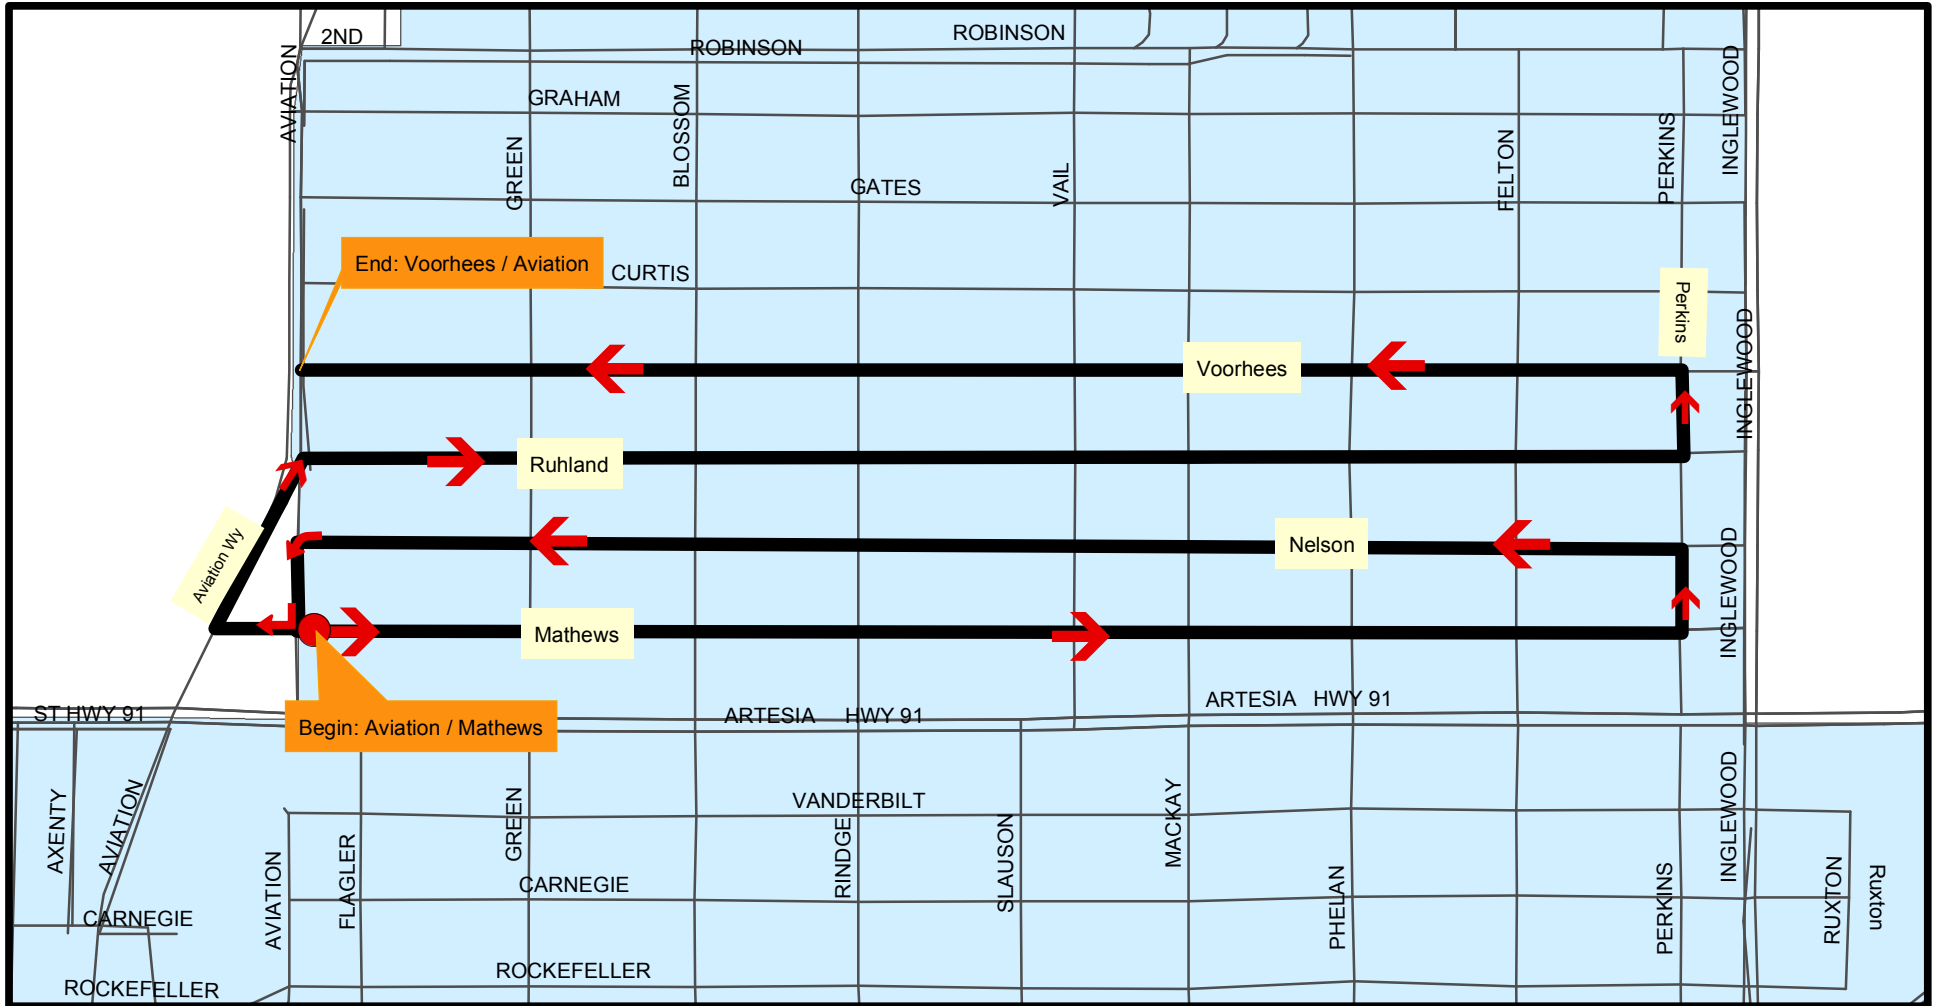

MONDAY 12-2-24 Route 1

TUESDAY 12-3-24

Route 2

WEDNESDAY 12-4-24 Route 3

THURSDAY 12-5-24

Route 4

FRIDAY **12-6-24**

Route 5

SATURDAY 12-7-24

Route 6

SUNDAY 12-8-24

Route 7

MONDAY 12-9-24

Route 8

****NOTE: Go the "Wrong Way" north on May**

TUESDAY 12-10-24

Route 9

WEDNESDAY 12-11-24

Route 10

THURSDAY 12-12-24 Route 11

FRIDAY 12-13-24

Route 12

SATURDAY 12-14-24 Route 13

SUNDAY 12-15-24

Route 14

MONDAY 12-16-24

Route 15

**NOTE: Go the "Wrong Way" on Axenty

**NOTE: Go dark S/B Ford from Reed to Herrin, also go dark W/B Carnegie

TUESDAY 12-17-24 Route 16

WEDNESDAY 12-18-24 **Route 17**

THURSDAY 12-19-24 Route 18