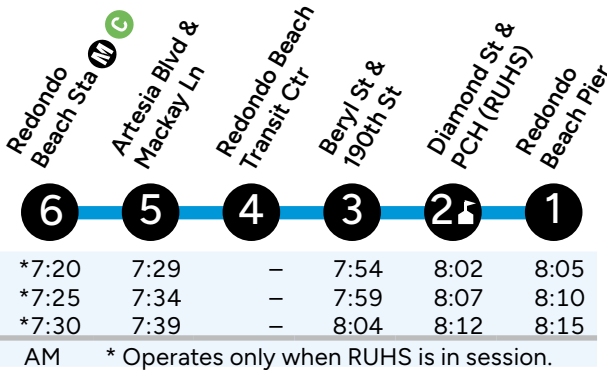

SOUTHBOUND to Redondo Union High School

NORTHBOUND from Redondo Union High School

TUESDAY THROUGH FRIDAY SCHOOL DAY TRIPPERS

SOUTHBOUND to Redondo Union High School

NORTHBOUND from Redondo Union High School