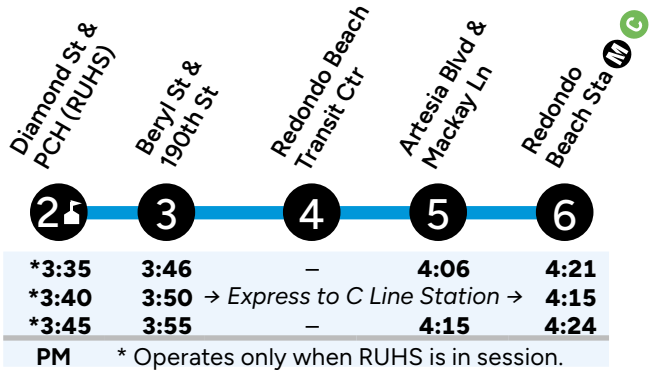

NORTHBOUND from Redondo Union High School