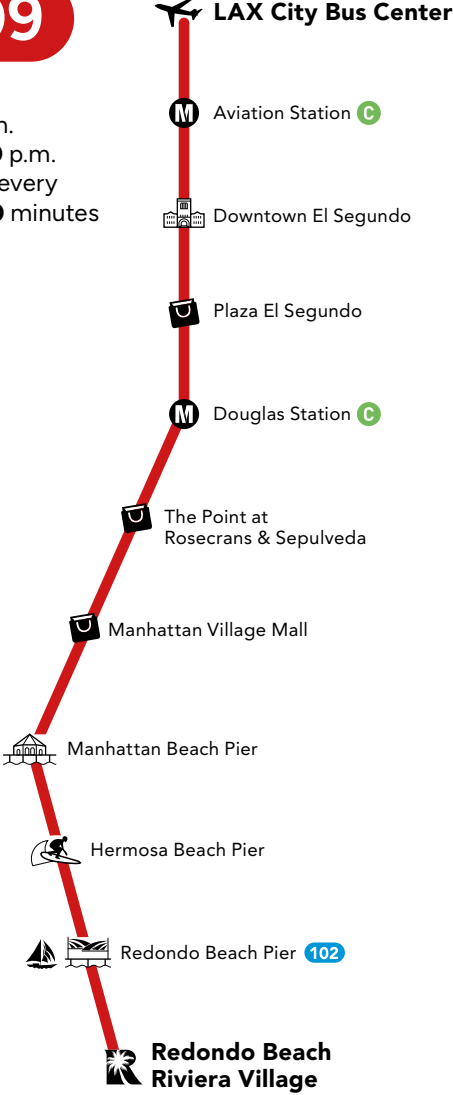

Introduction

Beach Cities Transit (BCT) serves the South Bay Region. BCT's service area includes Redondo Beach, Hermosa Beach, Manhattan Beach, El Segundo and LAX.

Line 102 – Redondo Beach Station/Redondo Beach Pier

102

Hours
6:00 a.m.
 to **8:00** p.m.
 Service every
30 to 45 minutes

Line 109 – LAX City Bus Center/Redondo Beach Riviera Village

109

Hours
6:00 a.m.
 to **10:00** p.m.
 Service every
40 to 60 minutes

TRANSIT CONNECTIONS