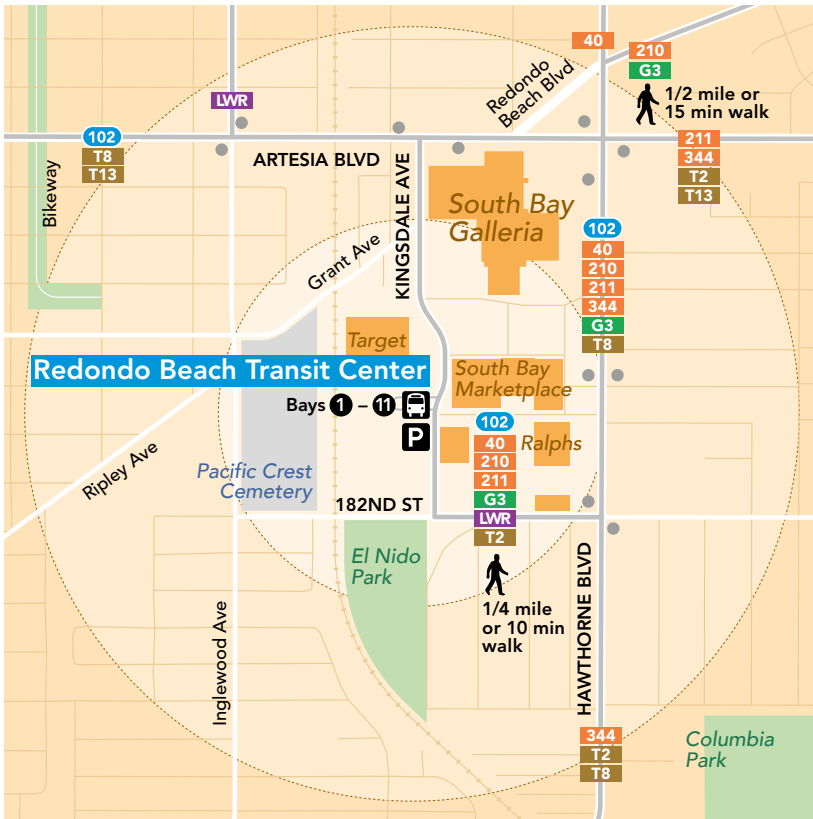

BEACH CITIES TRANSIT • Lines 102 & 109

Pop out maps

LAX CITY BUS CENTER

AVIATION/LAX STATION

EL SEGUNDO

PLAZA EL SEGUNDO

MANHATTAN BEACH

HERMOSA BEACH

Pop out maps

REDONDO BEACH PIER

NORTH REDONDO BEACH

REDONDO BEACH RIVIERA VILLAGE

SOUTH BAY GALLERIA

Redondo Beach Transit Center

Beach Cities Transit (BCT)

Line	Destination	Board at
102	Redondo Beach Pier	②
102	Redondo Beach Station – Metro C Line	②

GTrans (G)

3	Compton Station – Metro A Line	⑦ ⑧
---	--------------------------------	-----

Metro (M)

40	Downtown LA – Union Station	⑩ ⑪
210	Hollywood/Vine Station – Metro B Line	③ ④ ⑤
211	Downtown Inglewood Station – Metro K Line	⑥