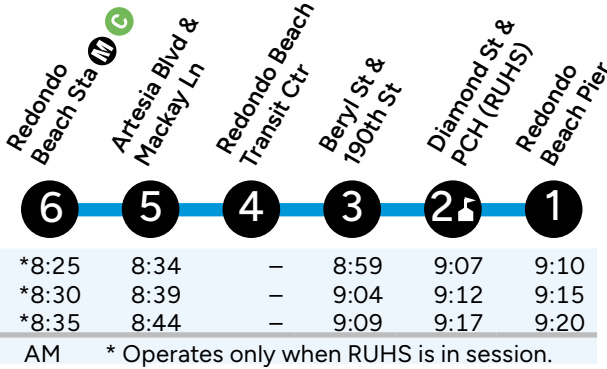

Line

102

Redondo Union High School Tripper Schedule

Redondo Union High School Tripper Service is subject to adjustment or cancellation based on school calendars. Open to public.

MONDAY SCHOOL DAY TRIPPERS

SOUTHBOUND to Redondo Union High School