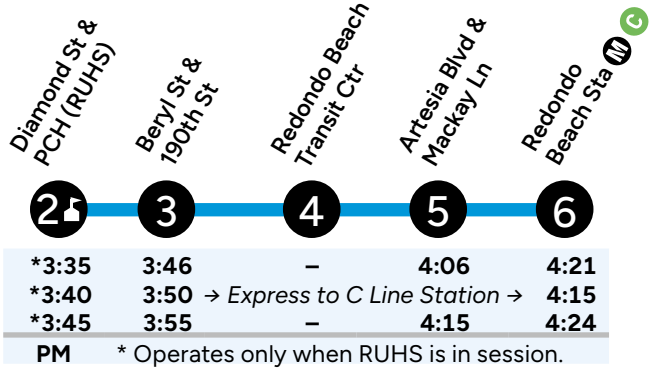

NORTHBOUND from Redondo Union High School