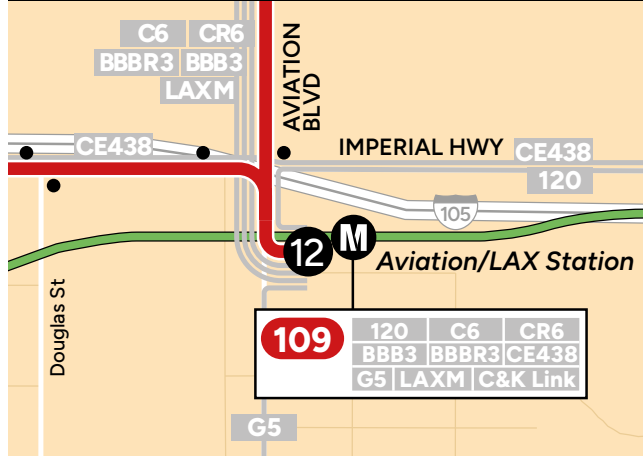

BEACH CITIES TRANSIT • Lines 102 & 109

Pop out maps

LAX CITY BUS CENTER

AVIATION/LAX STATION

EL SEGUNDO

PLAZA EL SEGUNDO

MANHATTAN BEACH

HERMOSA BEACH

Pop out maps

REDONDO BEACH PIER

NORTH REDONDO BEACH

REDONDO BEACH RIVIERA VILLAGE

SOUTH BAY GALLERIA

Redondo Beach Transit Center

Beach Cities Transit (BCT)

Line	Destination	Board at
102	Redondo Beach Pier	②
102	Redondo Beach Station – Metro C Line	②

GTrans (G)

3	Compton Station – Metro A Line	⑦ ⑧
---	--------------------------------	-----

Metro (M)

40	Downtown LA – Union Station	⑩ ⑪
210	Hollywood/Vine Station – Metro B Line	③ ④ ⑤
211	Downtown Inglewood Station – Metro K Line	⑥