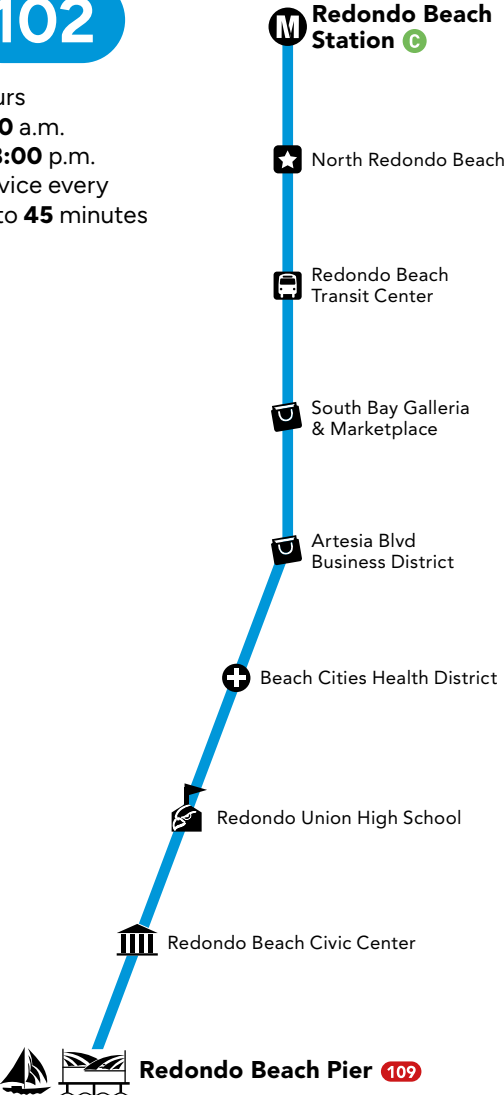

Introduction

Beach Cities Transit (BCT) serves the South Bay Region. BCT's service area includes Redondo Beach, Hermosa Beach, Manhattan Beach, El Segundo and LAX.

Line 102 – Redondo Beach Station/Redondo Beach Pier

102

Hours
6:00 a.m.
to **8:00** p.m.
Service every
30 to 45 minutes