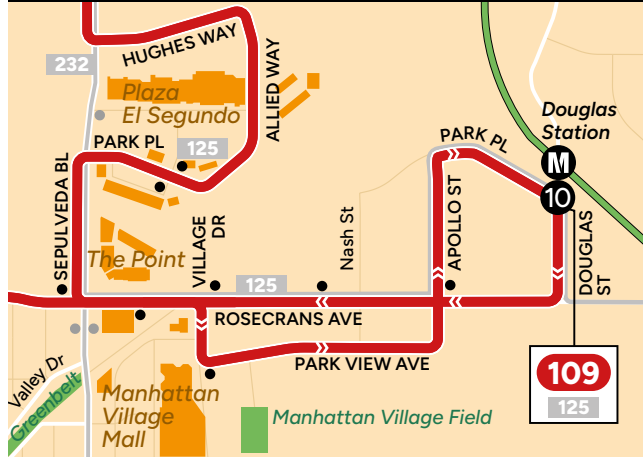

BEACH CITIES TRANSIT • Lines 102 & 109

Pop out maps

LAX CITY BUS CENTER

AVIATION/LAX STATION

EL SEGUNDO

PLAZA EL SEGUNDO

MANHATTAN BEACH

HERMOSA BEACH

Pop out maps

REDONDO BEACH PIER

NORTH REDONDO BEACH

REDONDO BEACH RIVIERA VILLAGE

SOUTH BAY GALLERIA

Redondo Beach Transit Center

Beach Cities Transit (BCT)

Line	Destination	Board at
102	Redondo Beach Pier	②
102	Redondo Beach Station – Metro C Line	②