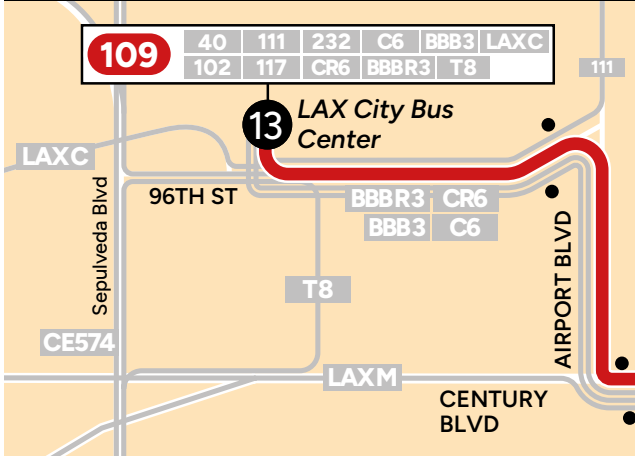

BEACH CITIES TRANSIT • Lines 102 & 109

Pop out maps

LAX CITY BUS CENTER

AVIATION/LAX STATION

EL SEGUNDO

PLAZA EL SEGUNDO

MANHATTAN BEACH

HERMOSA BEACH

Pop out maps

REDONDO BEACH PIER

NORTH REDONDO BEACH

REDONDO BEACH RIVIERA VILLAGE

SOUTH BAY GALLERIA

Redondo Beach Transit Center

Beach Cities Transit (BCT)

Line	Destination	Board at
102	Redondo Beach Pier	②
102	Redondo Beach Station – Metro C Line	②