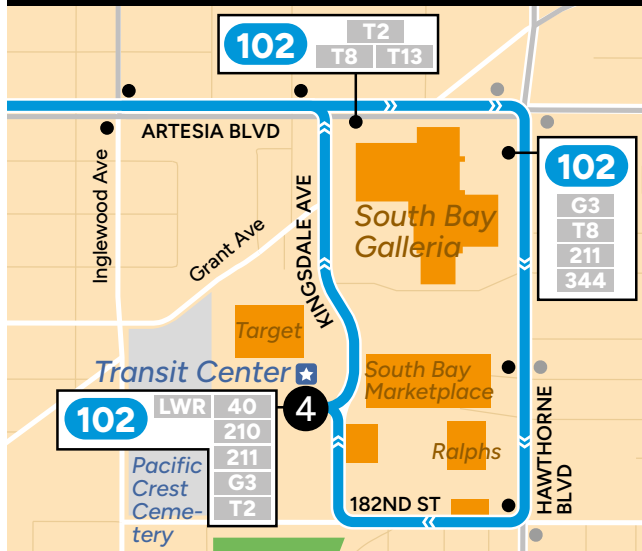

BEACH CITIES TRANSIT • Lines 102 & 109

Pop out maps

LAX CITY BUS CENTER

AVIATION/LAX STATION

EL SEGUNDO

PLAZA EL SEGUNDO

MANHATTAN BEACH

HERMOSA BEACH

Pop out maps

REDONDO BEACH PIER

NORTH REDONDO BEACH

REDONDO BEACH RIVIERA VILLAGE

SOUTH BAY GALLERIA

Redondo Beach Transit Center

Beach Cities Transit (BCT)

Line	Destination	Board at
102	Redondo Beach Pier	②
102	Redondo Beach Station – Metro C Line	②

GTrans (G)

3	Compton Station – Metro A Line	⑦ ⑧
---	--------------------------------	-----

Metro (M)

40	Downtown LA – Union Station	⑩ ⑪
210	Hollywood/Vine Station – Metro B Line	③ ④ ⑤
211	Downtown Inglewood Station – Metro K Line	⑥

MAP LEGEND

Bus Lines

- Beach Cities Transit (BCT)
 - 102
 - 211, 215 peak only
 - 219, 344
- Lawndale Beat (LW)
 - LWR
- Metro Bus (M)
 - 40, 210, 344
- GTTrans (G)
 - G3
- Torrance Transit (T)
 - T2, T5, T8, T13