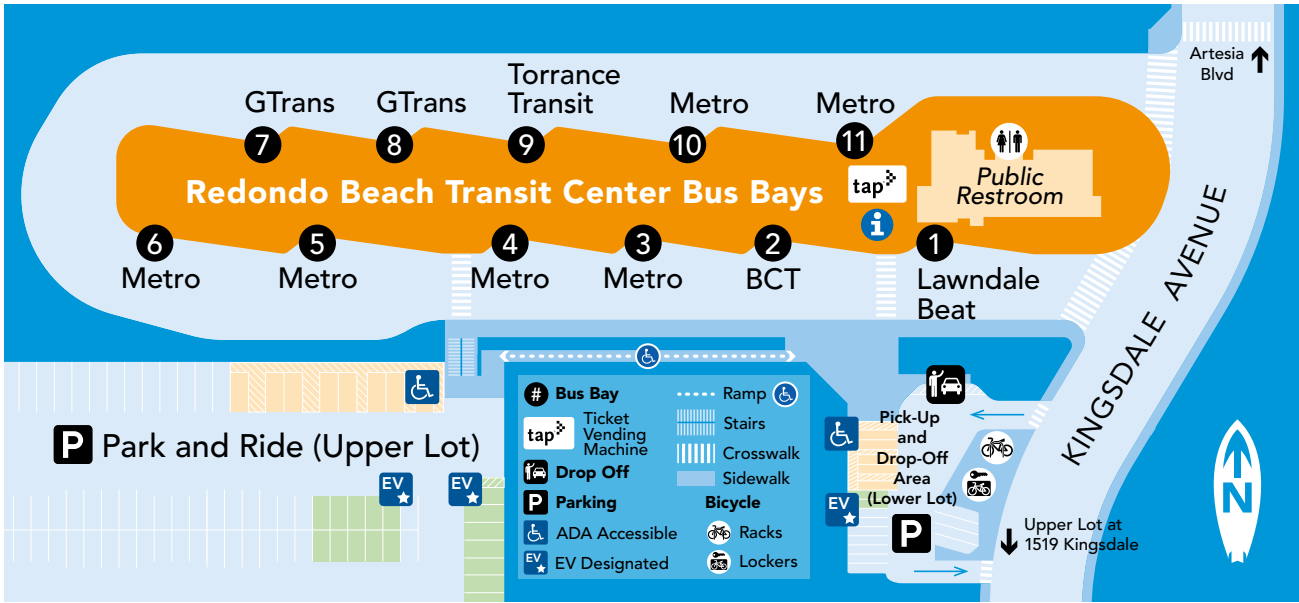

BEACH CITIES TRANSIT • Lines 102 & 109

Pop out maps

LAX CITY BUS CENTER

AVIATION/LAX STATION

EL SEGUNDO

PLAZA EL SEGUNDO

MANHATTAN BEACH

HERMOSA BEACH

Pop out maps

REDONDO BEACH PIER

NORTH REDONDO BEACH

REDONDO BEACH RIVIERA VILLAGE

SOUTH BAY GALLERIA

Redondo Beach Transit Center

Beach Cities Transit (BCT)

Line	Destination	Board at
102	Redondo Beach Pier	②
102	Redondo Beach Station – Metro C Line	②

GTrans (G)

3	Compton Station – Metro A Line	⑦ ⑧
---	--------------------------------	-----

Metro (M)

40	Downtown LA – Union Station	⑩ ⑪
210	Hollywood/Vine Station – Metro B Line	③ ④ ⑤
211	Downtown Inglewood Station – Metro K Line	⑥