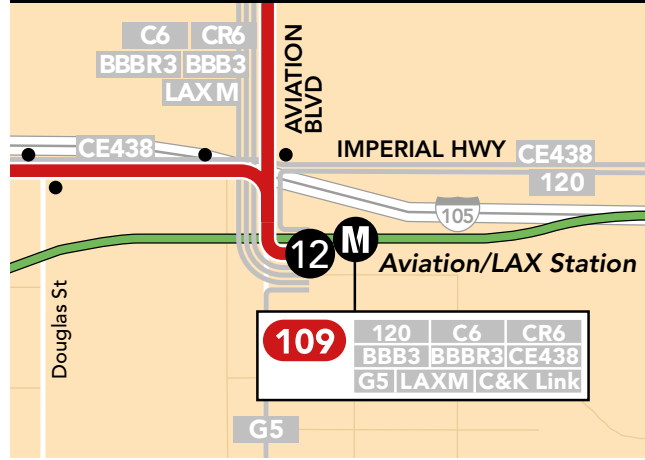

AVIATION/LAX STATION