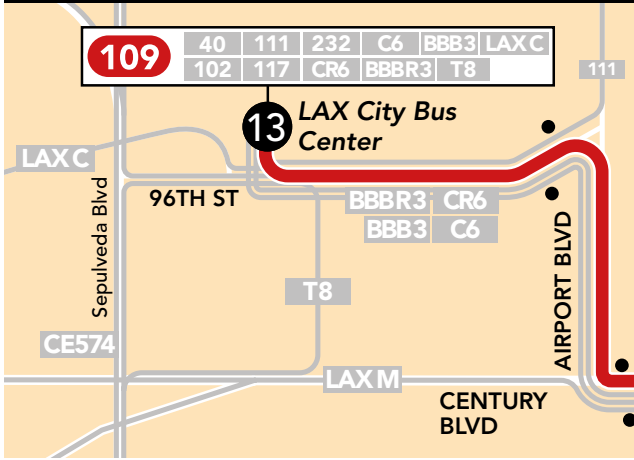

Pop out maps

LAX CITY BUS CENTER