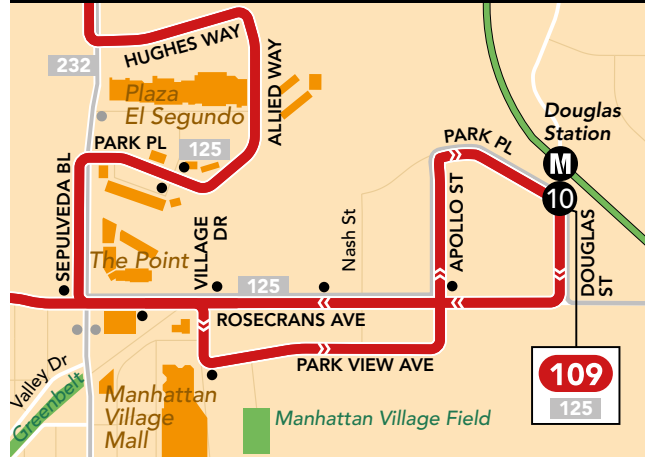

PLAZA EL SEGUNDO