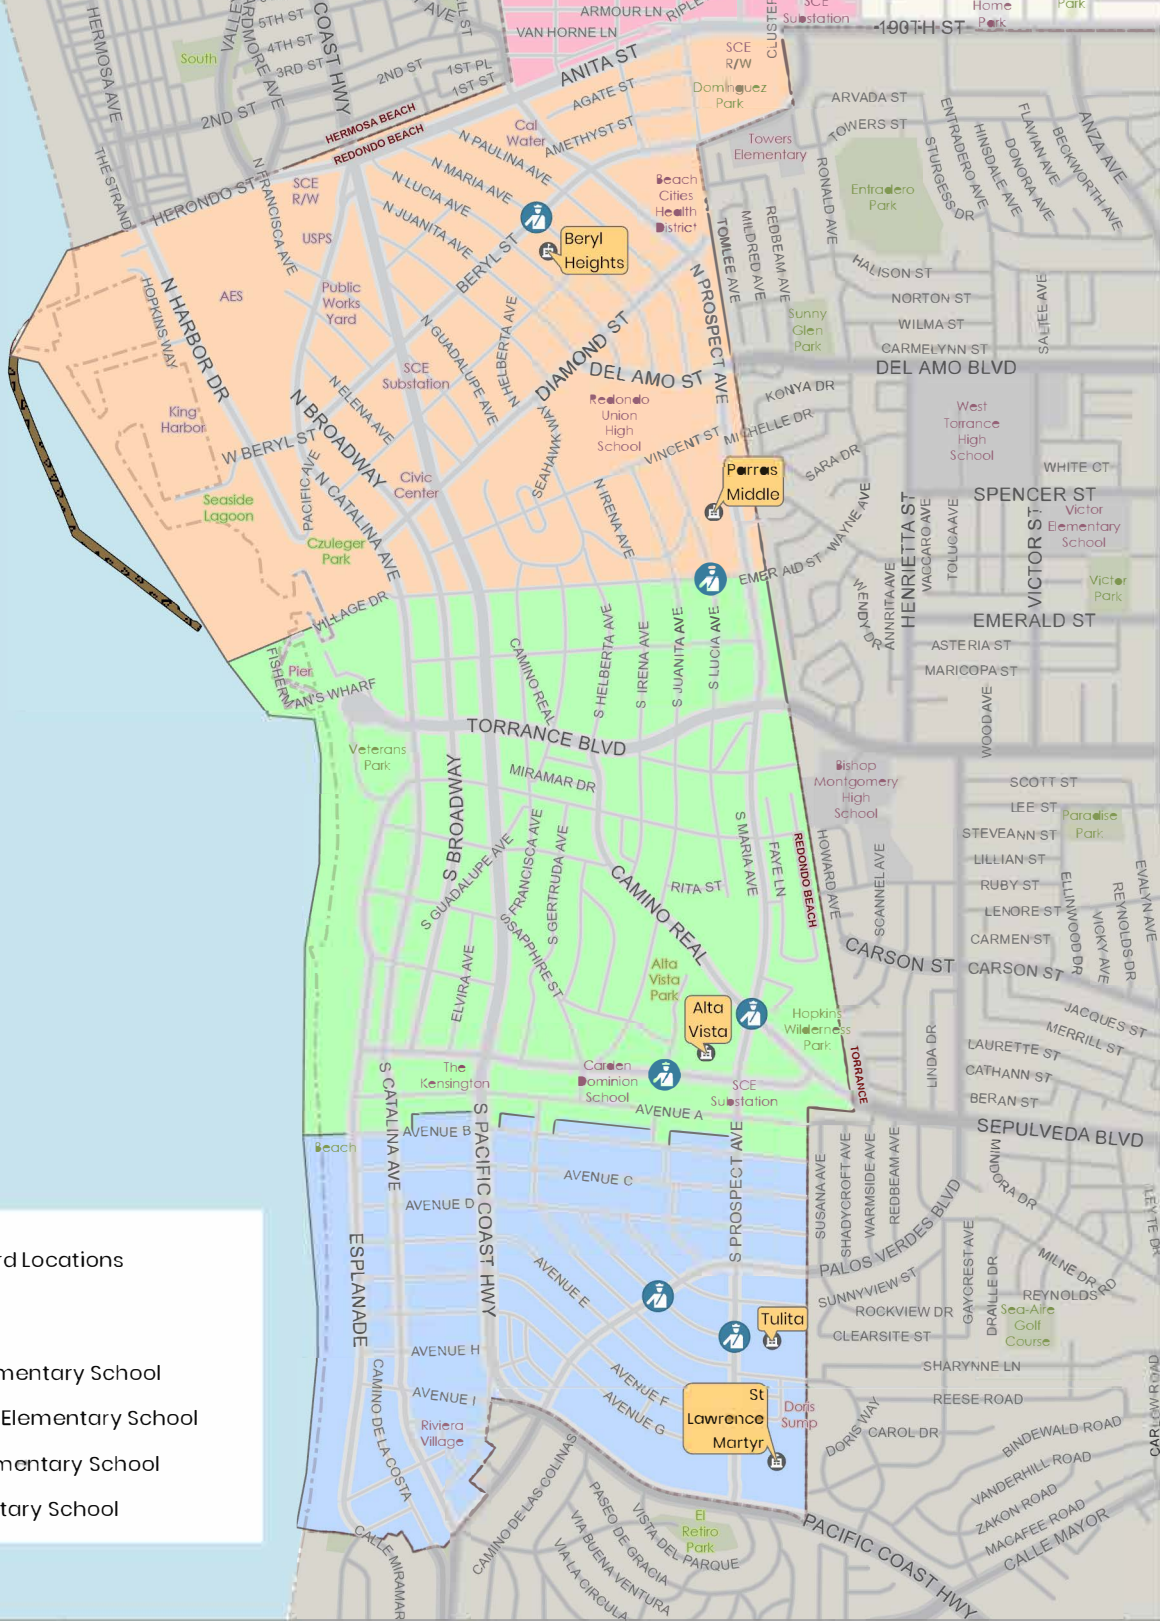

Crossing Guard Locations

School Zone

-  Adams Middle School & Washington Elementary School
-  Birney Elementary School
-  Jefferson Elementary School
-  Lincoln Elementary School
-  Madison Elementary School

1 inch = 2,000 feet

**Crossing Guard Locations**  
 As approved by City Council on May 5, 2026

 Crossing Guard Locations

**School Zone**

-  Alta Vista Elementary School
-  Beryl Heights Elementary School
-  Jefferson Elementary School
-  Tulita Elementary School

1 inch = 2,000 feet

## Crossing Guard Locations

As approved by City Council on May 5, 2026