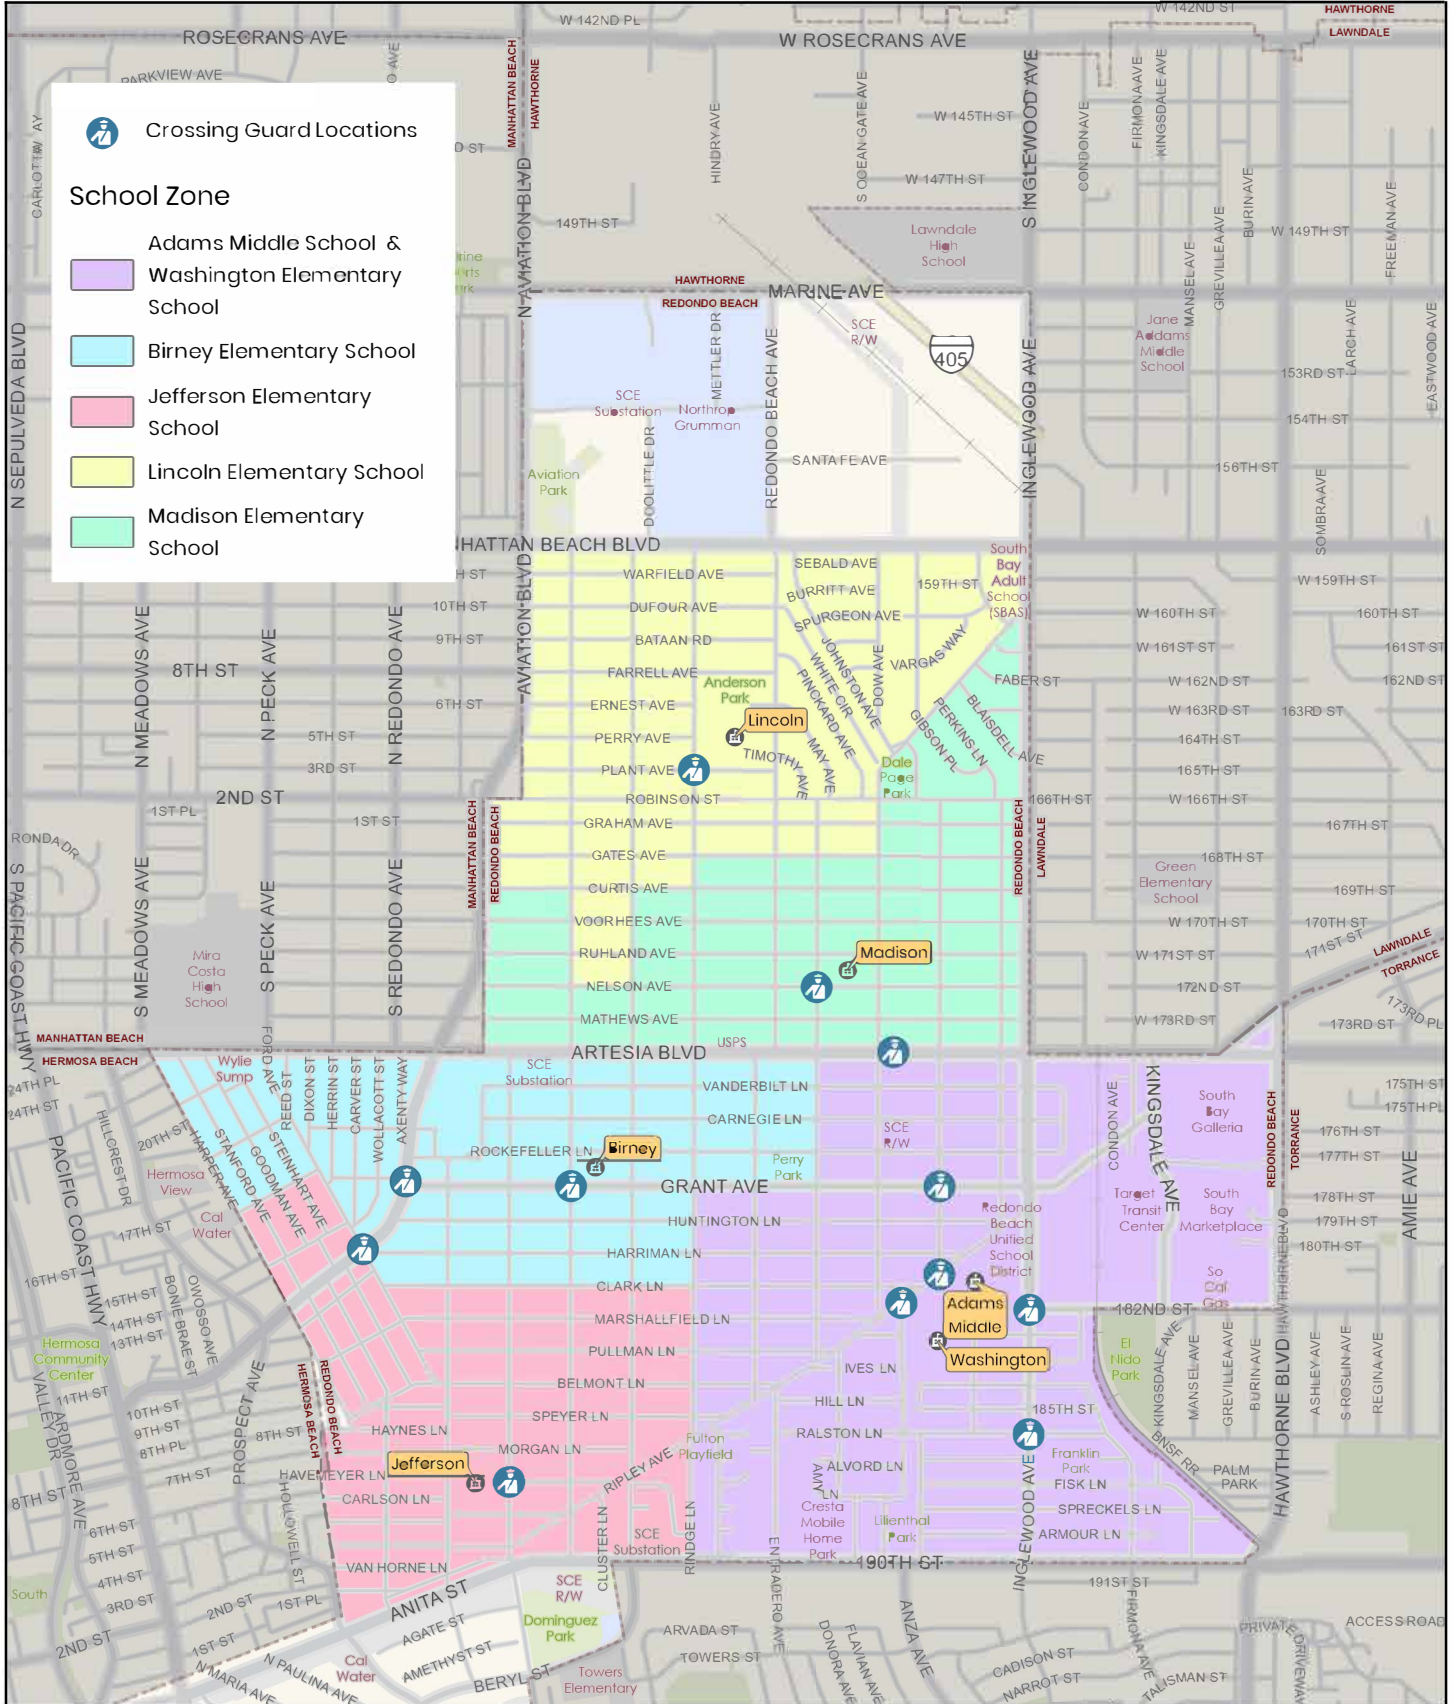

Crossing Guard Locations

School Zone

-  Adams Middle School & Washington Elementary School
-  Birney Elementary School
-  Jefferson Elementary School
-  Lincoln Elementary School
-  Madison Elementary School

1 inch = 2,000 feet

**Crossing Guard Locations**  
 As approved by City Council on May 5, 2026

 Crossing Guard Locations

**School Zone**

-  Alta Vista Elementary School
-  Beryl Heights Elementary School
-  Jefferson Elementary School
-  Tulita Elementary School

1 inch = 2,000 feet

## Crossing Guard Locations

As approved by City Council on May 5, 2026