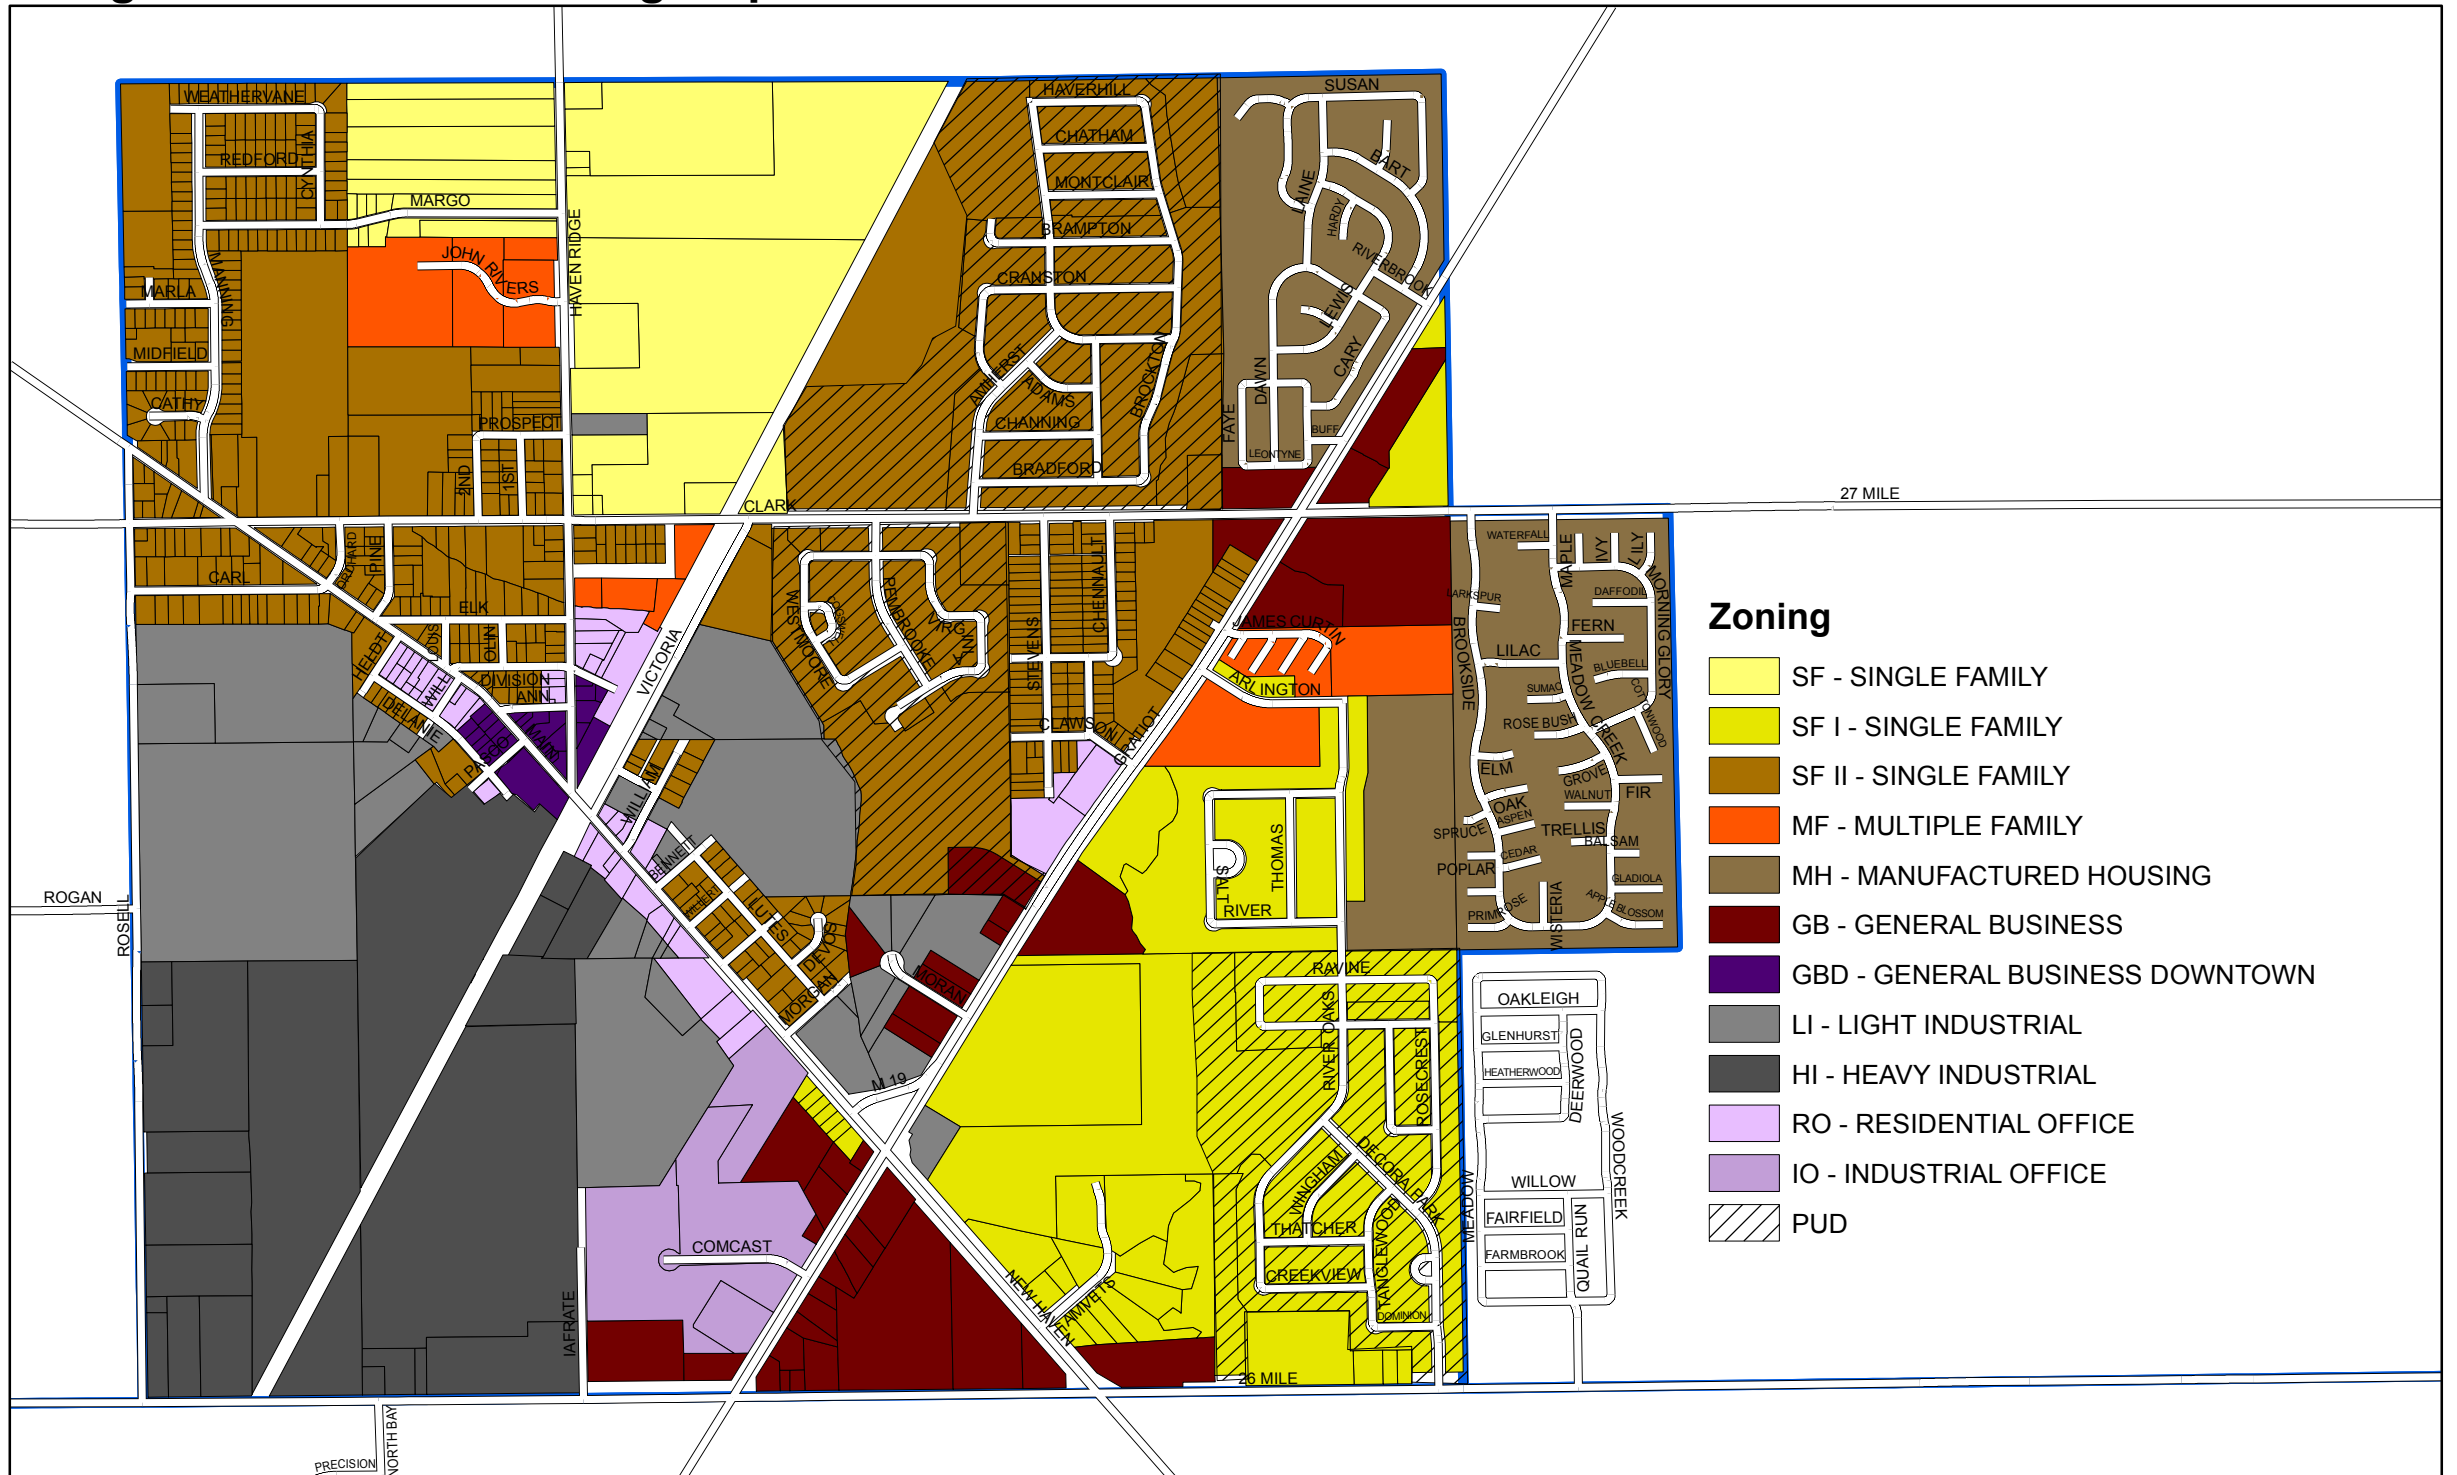

Village of New Haven Zoning Map

Amended 4/14/2015

- ### Zoning
- SF - SINGLE FAMILY
 - SF I - SINGLE FAMILY
 - SF II - SINGLE FAMILY
 - MF - MULTIPLE FAMILY
 - MH - MANUFACTURED HOUSING
 - GB - GENERAL BUSINESS
 - GBD - GENERAL BUSINESS DOWNTOWN
 - LI - LIGHT INDUSTRIAL
 - HI - HEAVY INDUSTRIAL
 - RO - RESIDENTIAL OFFICE
 - IO - INDUSTRIAL OFFICE
 - PUD