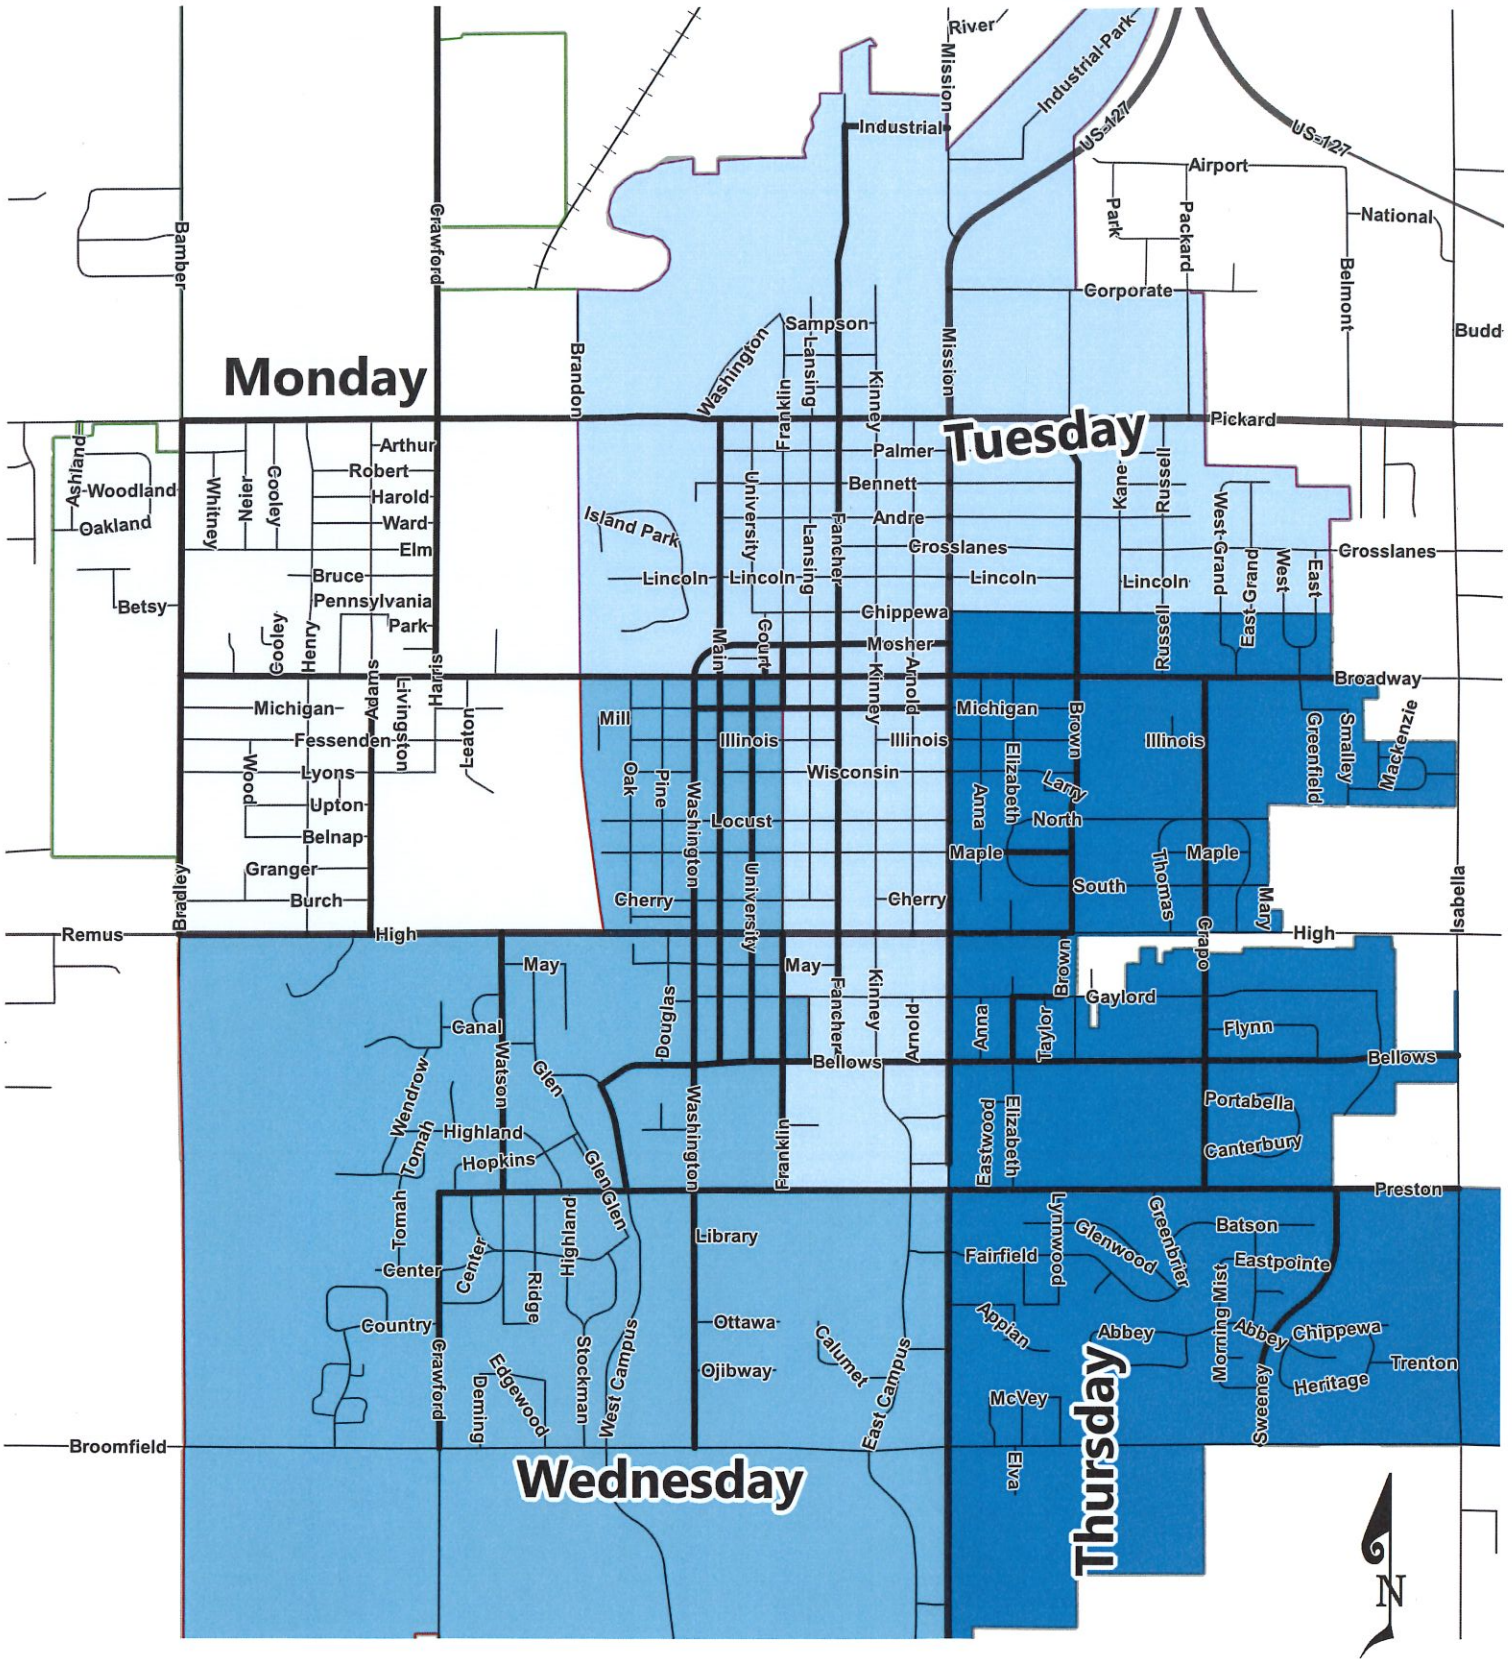

City Trash Collection Days

Are you looking for other options to part with unwanted large items?

DONATE
your reusable items to:
 Goodwill
 Habitat for Humanity
 Salvation Army

RECYCLE
your items at:
 Isabella County Recycling Center
 4208 E. River Rd., MtPleasant