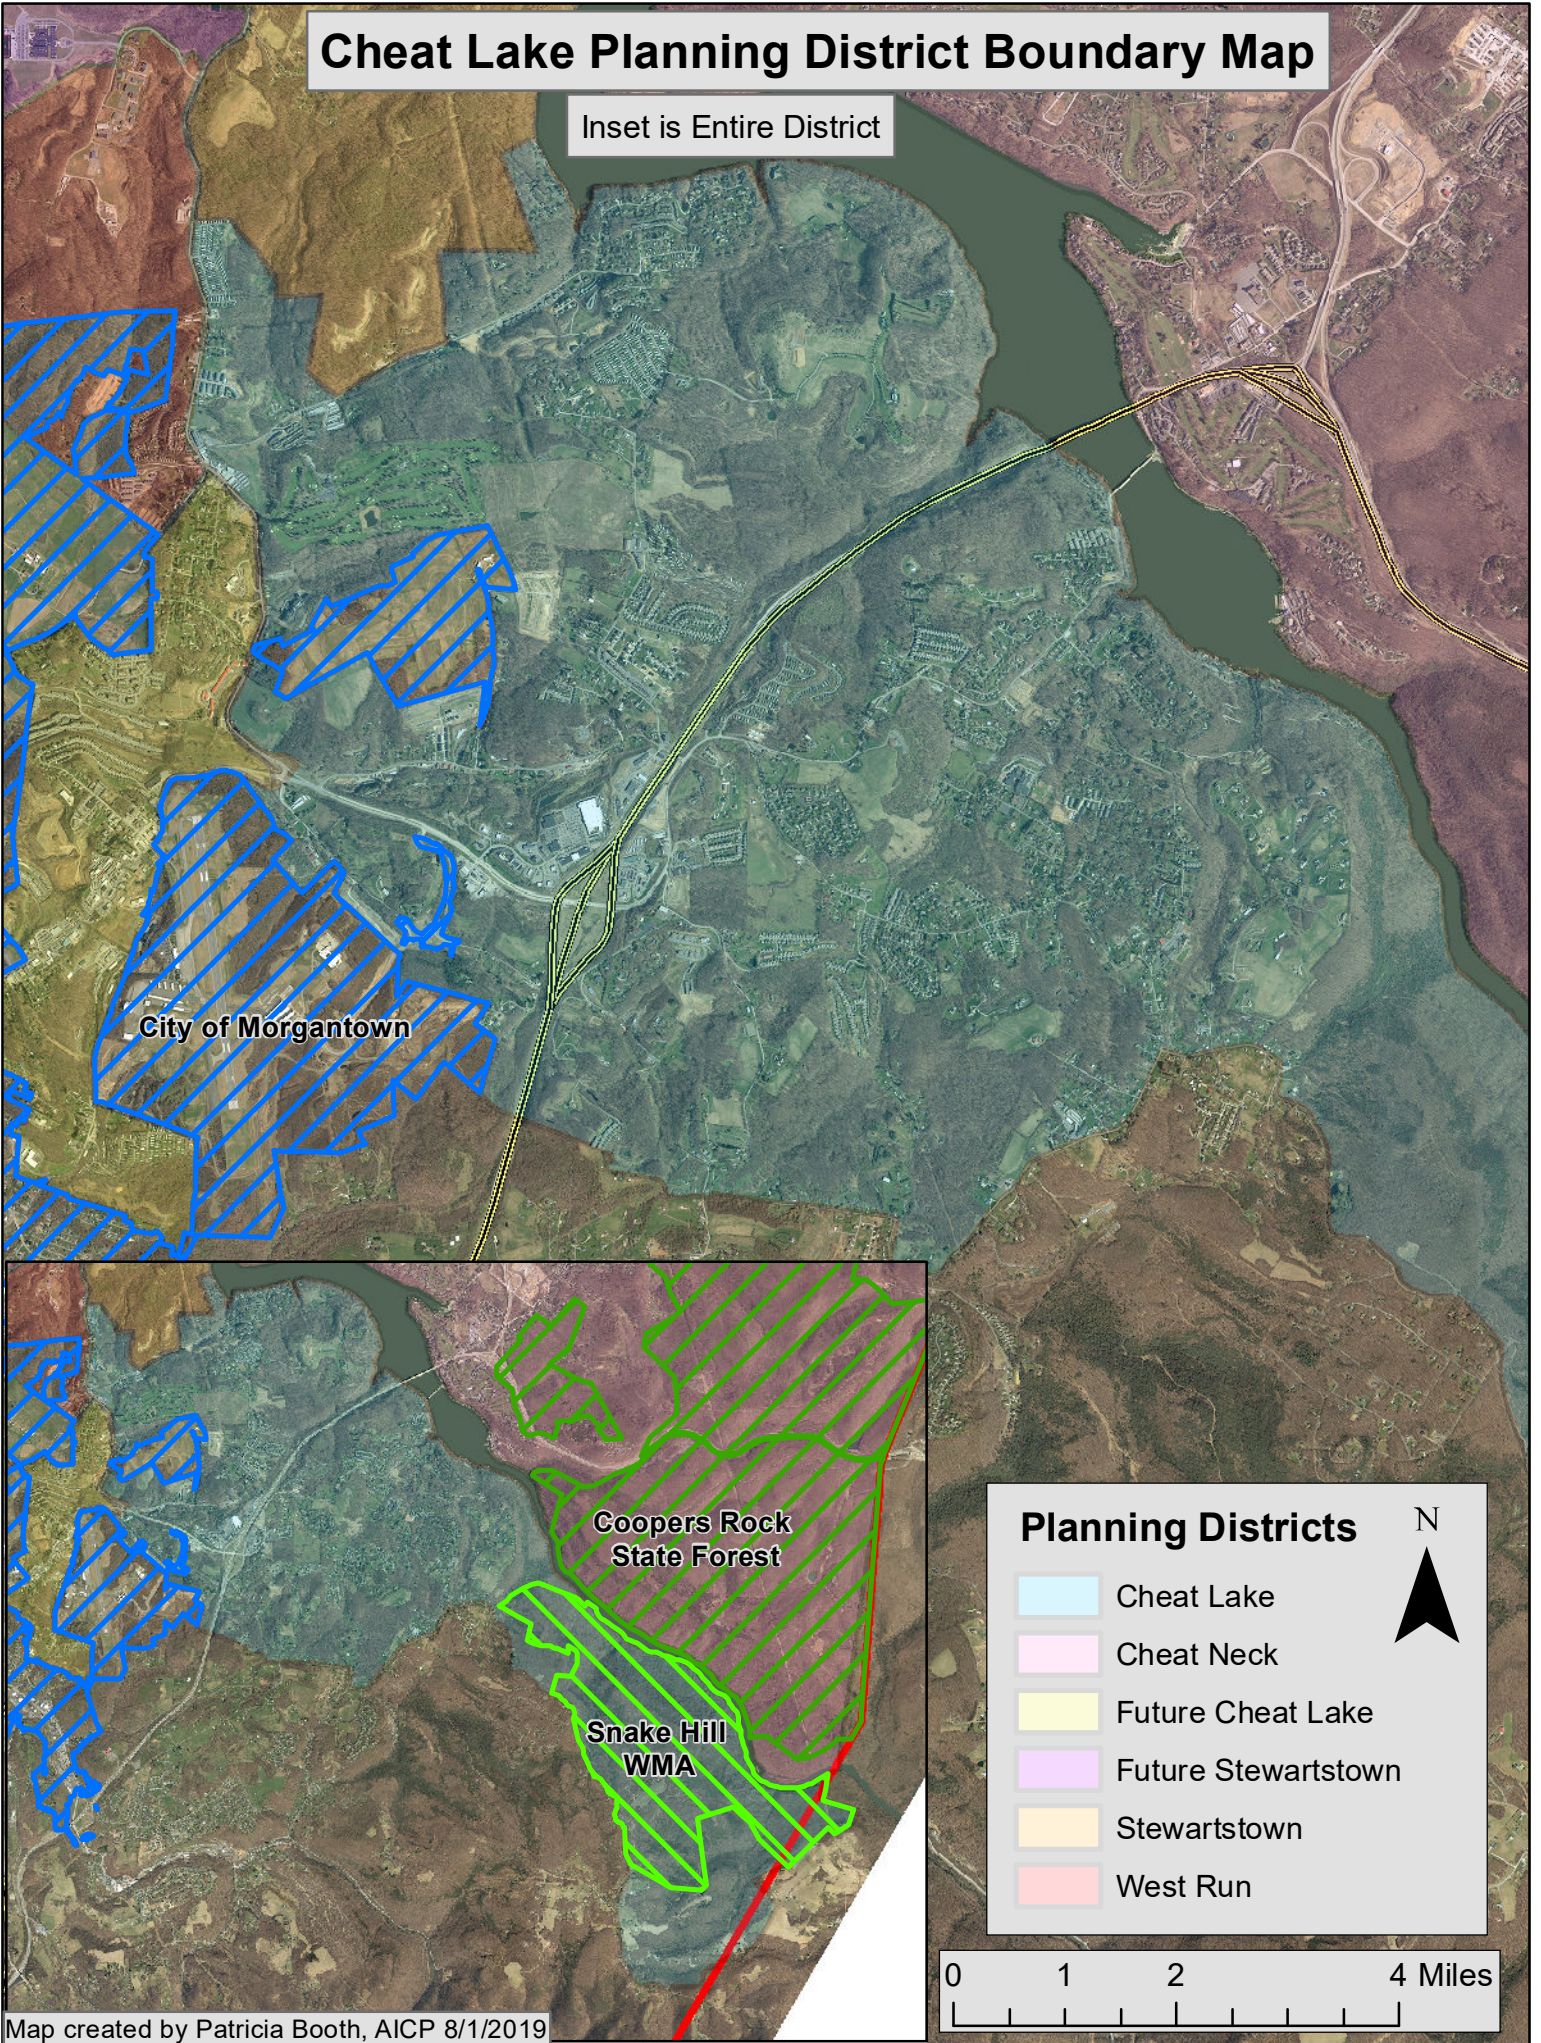

Cheat Lake Planning District Boundary Map

Inset is Entire District

City of Morgantown

Coopers Rock
State Forest

Snake Hill
WMA

Planning Districts

- Cheat Lake
- Cheat Neck
- Future Cheat Lake
- Future Stewartstown
- Stewartstown
- West Run

N

0 1 2 4 Miles