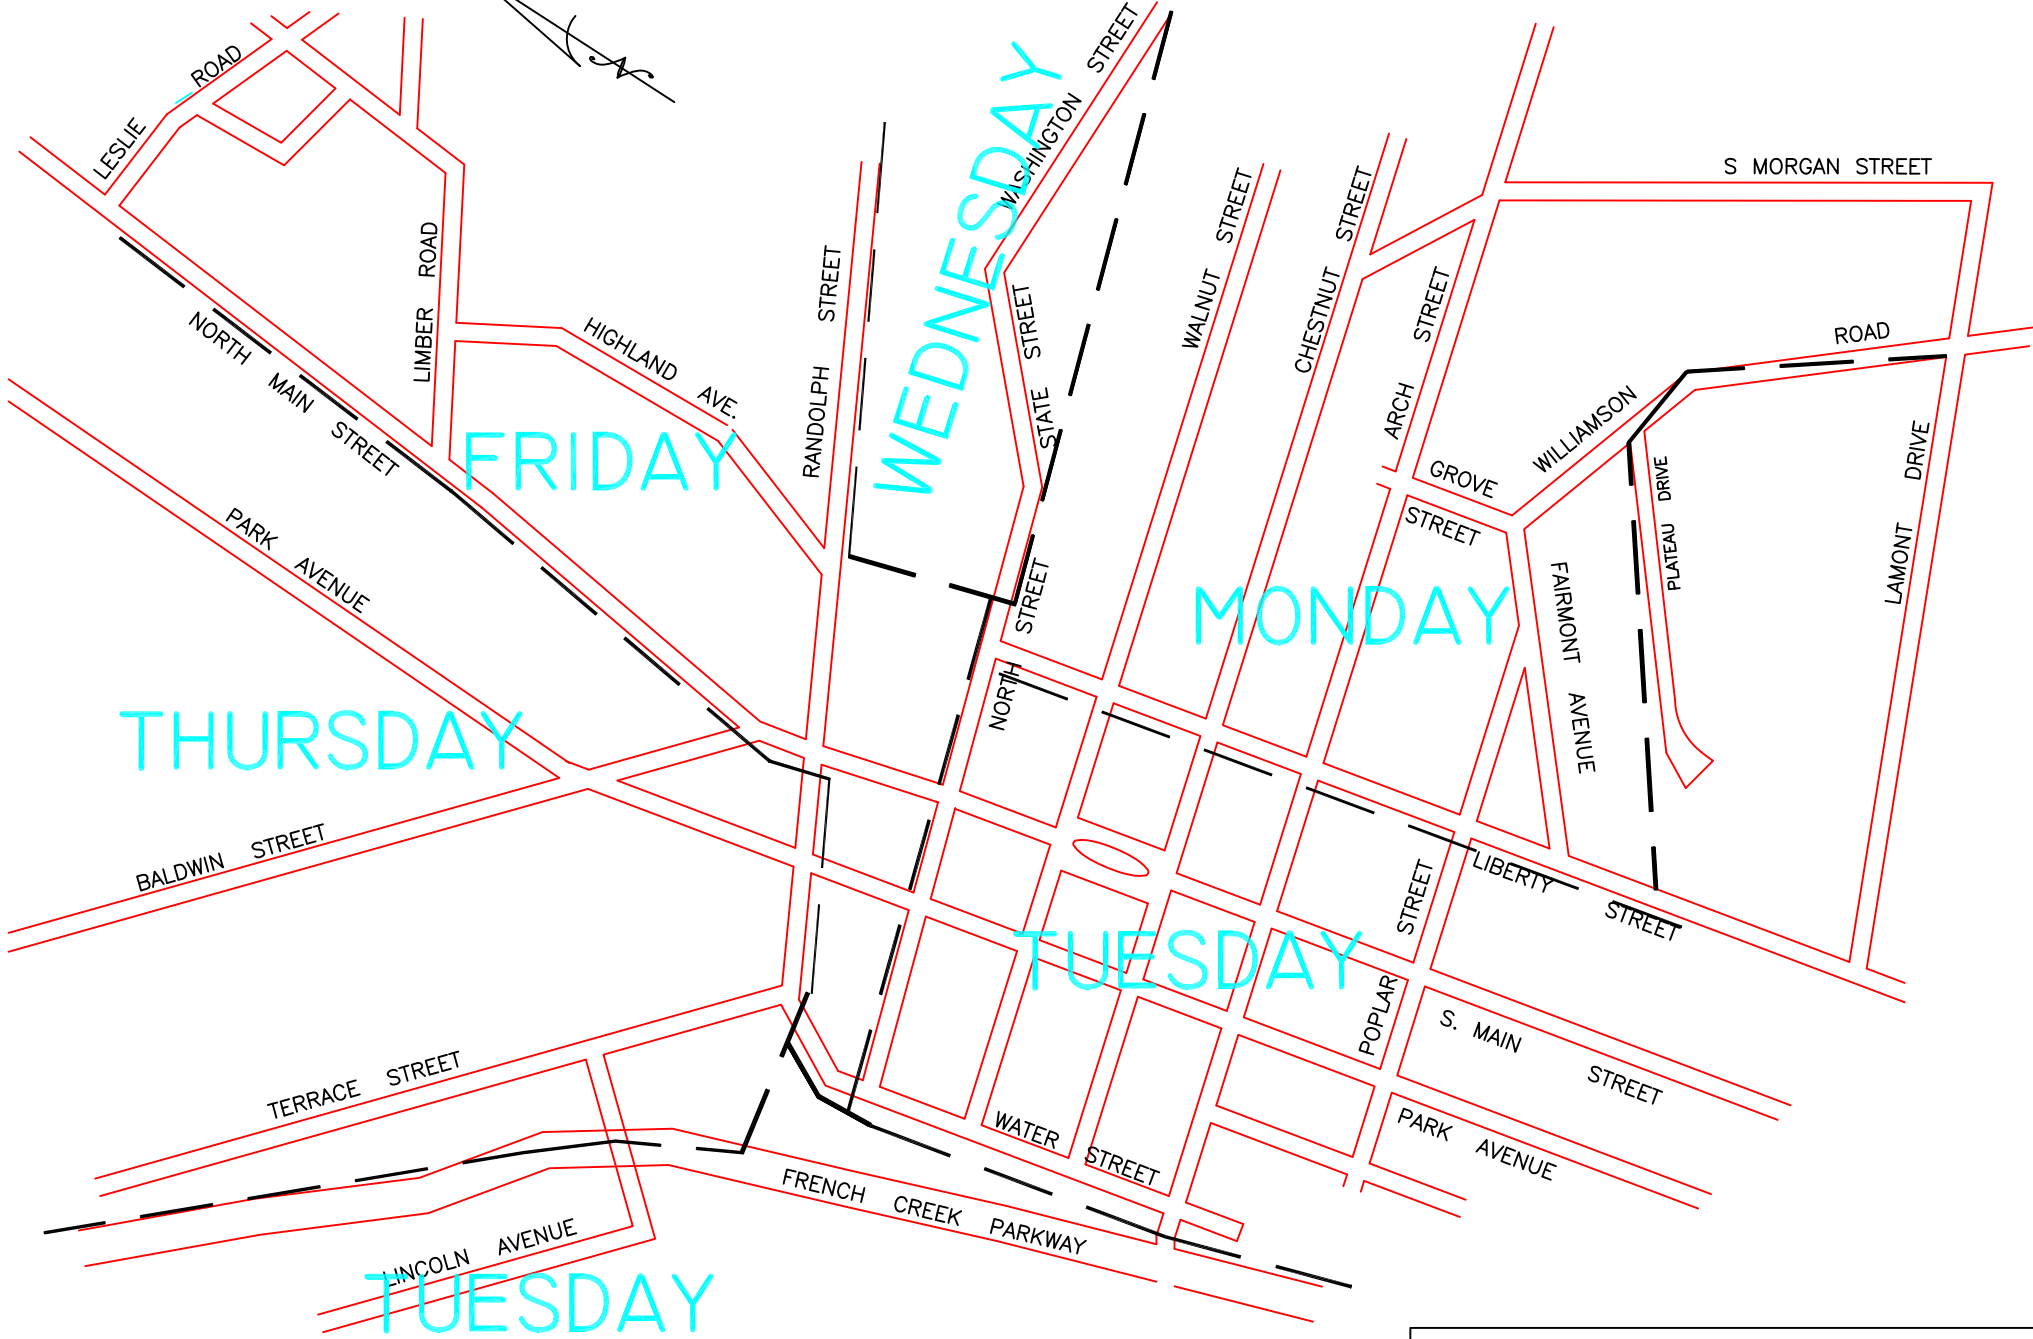

# REFUSE AND RECYCLING SCHEDULE

OFFICE OF THE CITY ENGINEER  
MEADVILLE, PA