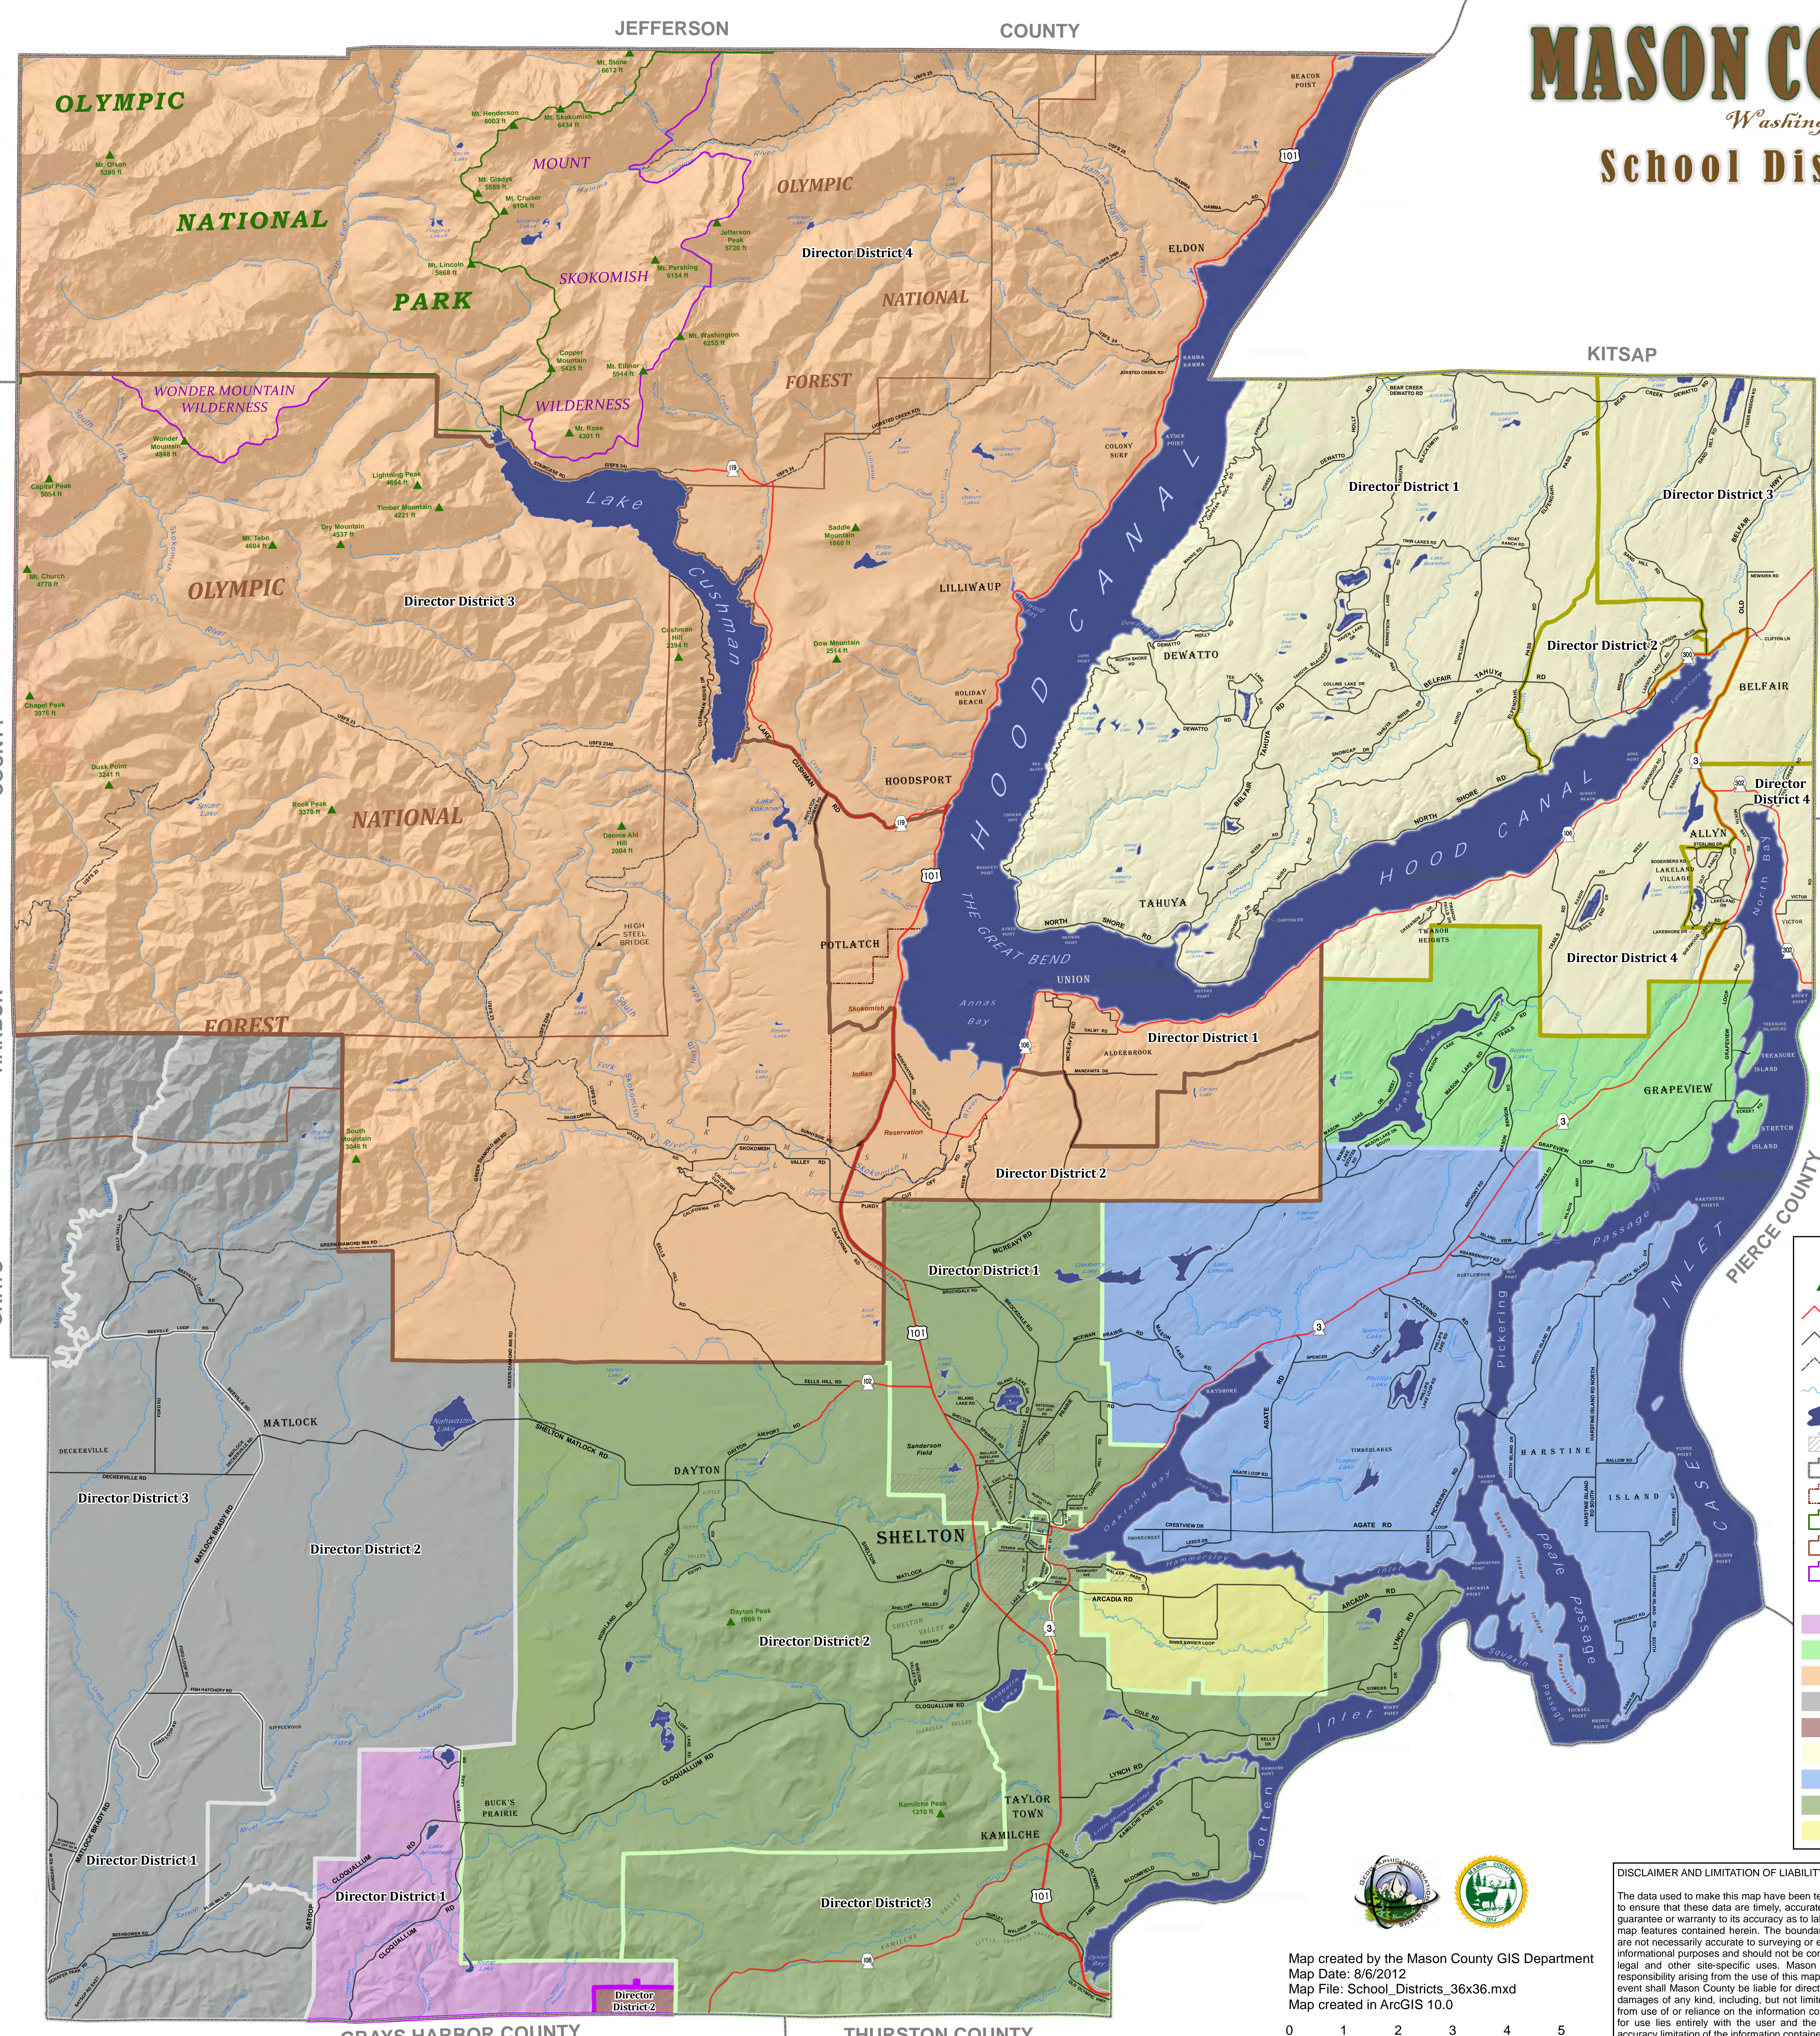

MASON COUNTY

Washington

School Districts

COUNTY

COUNTY

COUNTY

COUNTY

COUNTY

COUNTY

COUNTY

COUNTY

Southside, Pioneer, and Grapeview School Districts elect School Board Directors at large.

McCleary School District and Elma School District are shared with Grays Harbor County.

Legend

- Mountain Summits
- State Highway
- Major Arterial Roads
- Forest Service & Logging Roads
- Water Courses
- Water Bodies
- City of Shelton
- County Boundary
- Tribal Reservation
- National Park Boundary
- National Forest Boundary
- Wilderness Area Boundary

School Districts

- Elma
- Grapeview
- Hood Canal
- Mary M Knight
- McCleary
- North Mason
- Pioneer
- Shelton
- Southside

Map created by the Mason County GIS Department
Map Date: 8/6/2012
Map File: School_Districts_36x36.mxd
Map created in ArcGIS 10.0

JEFFERSON COUNTY
KITSAP COUNTY
GRAYS HARBOR COUNTY
GRAYS COUNTY
THURSTON COUNTY