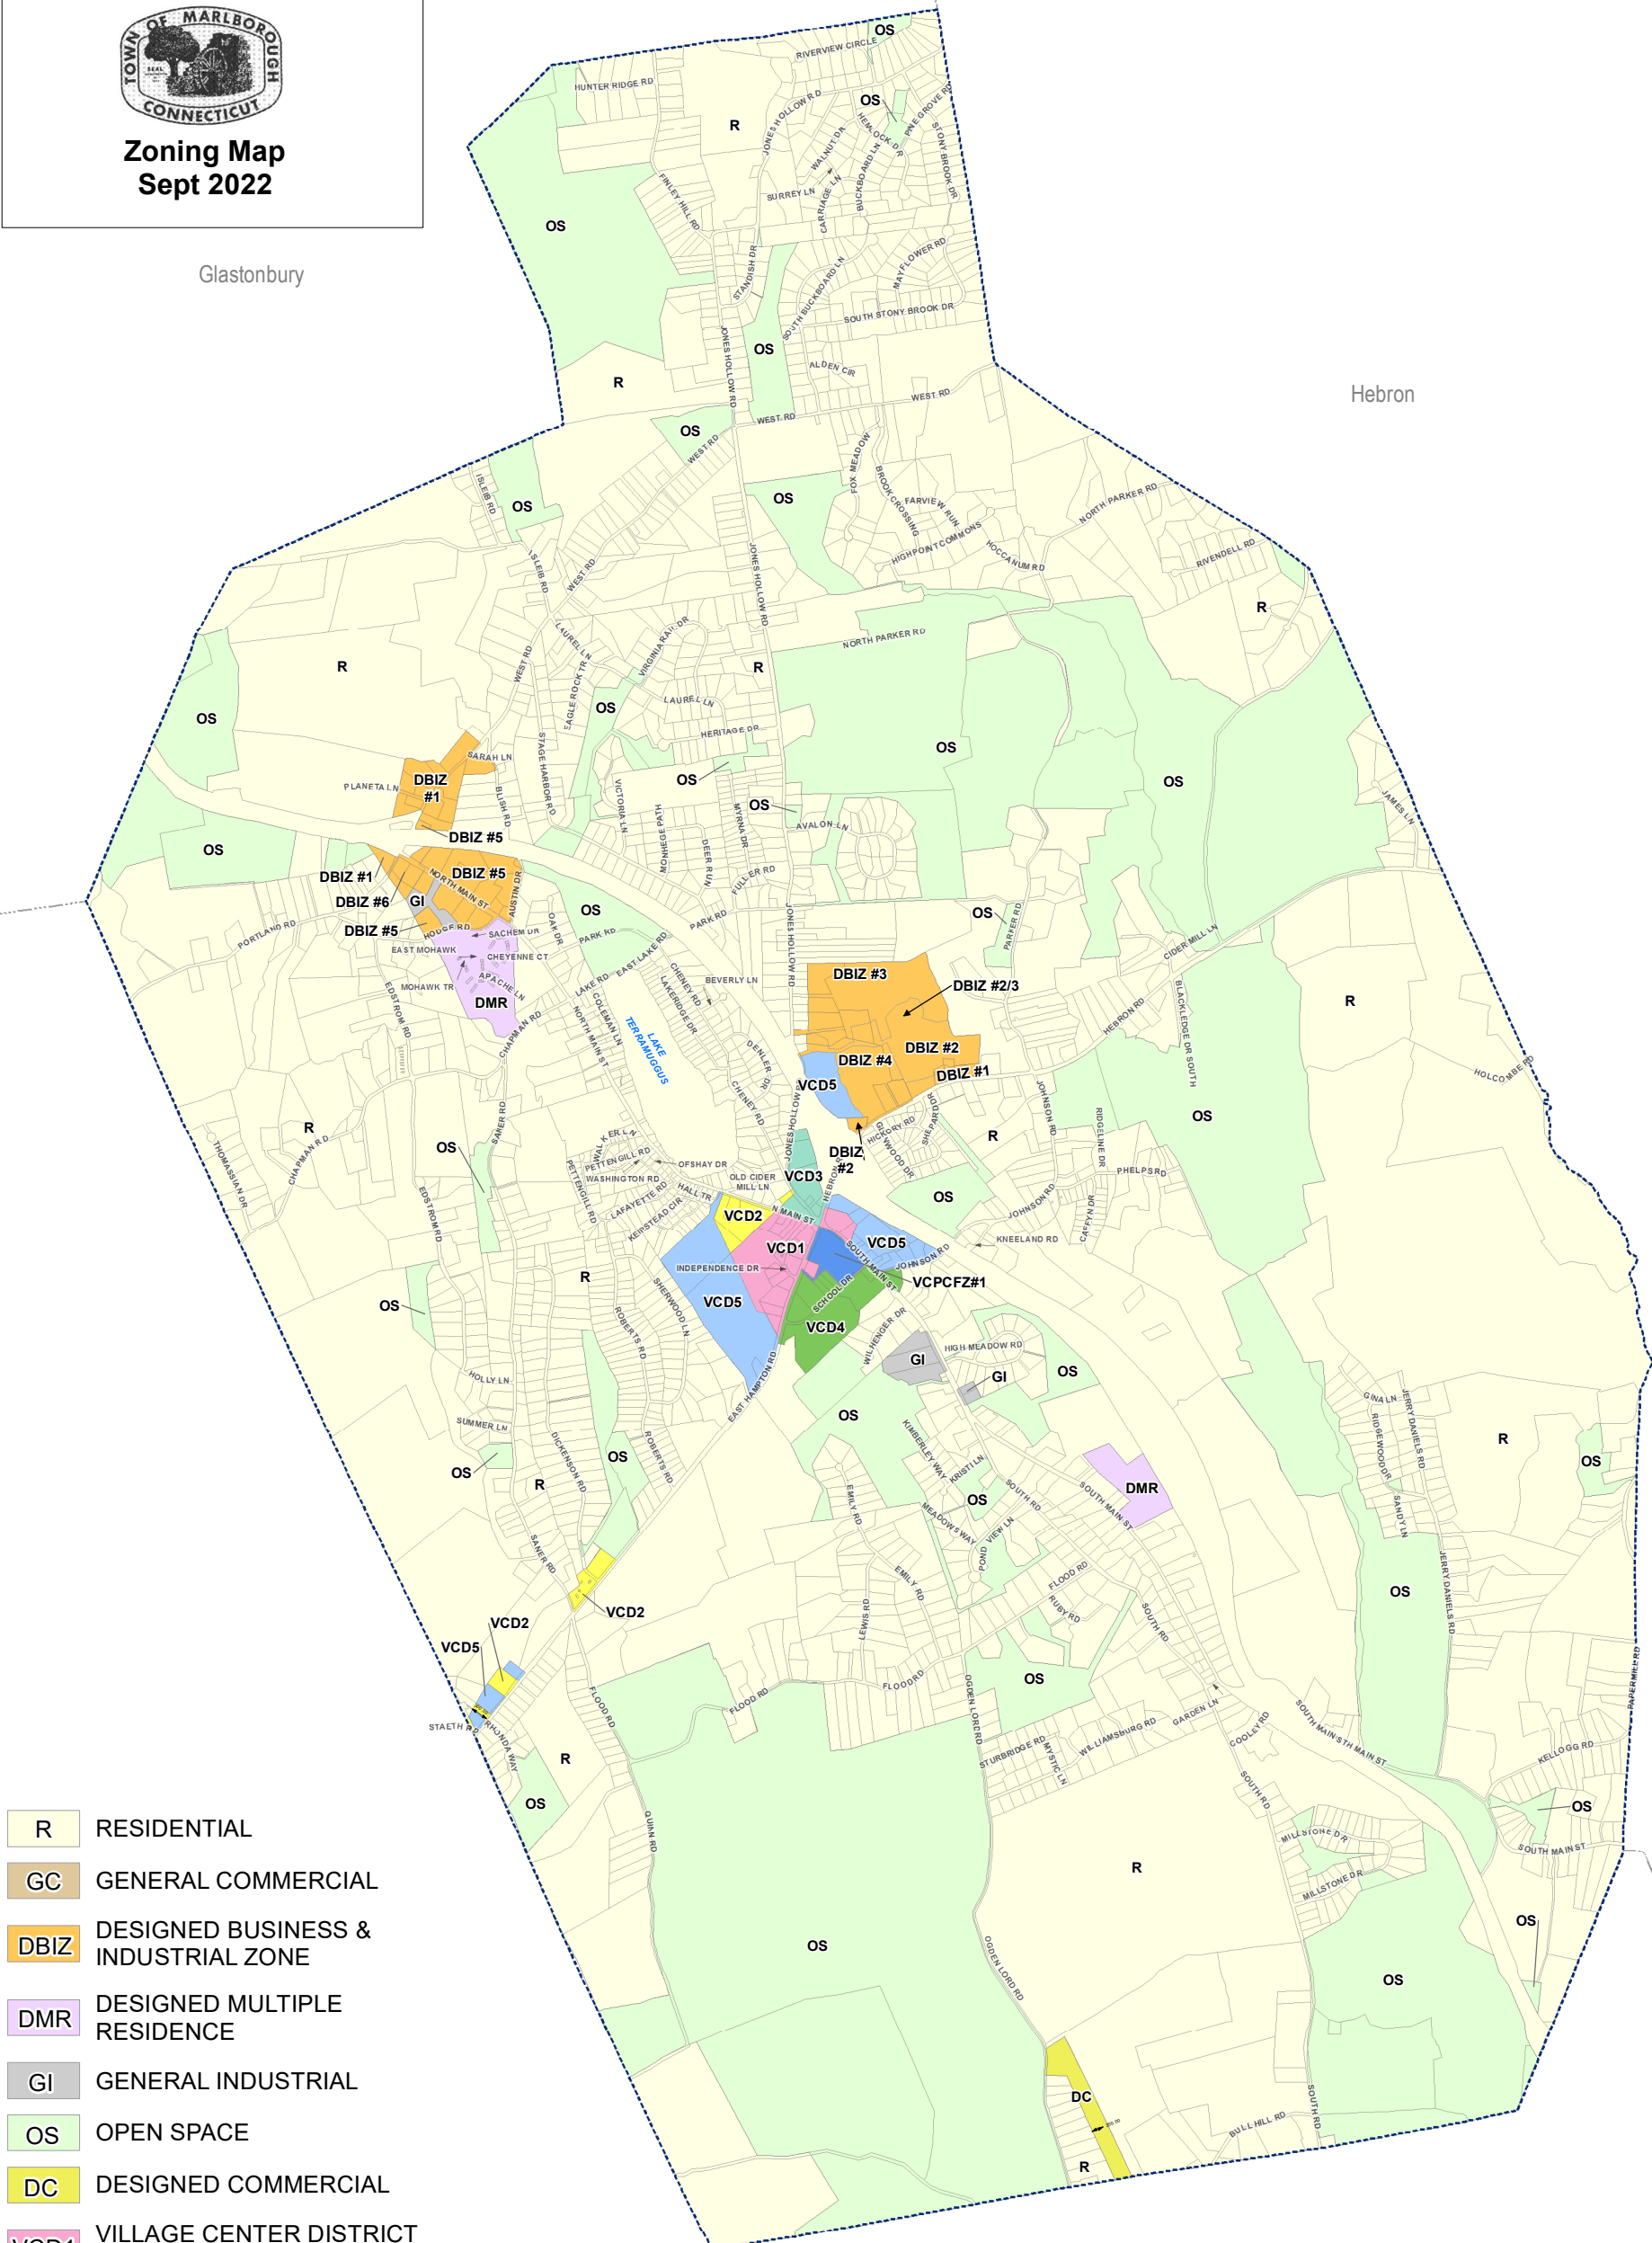

# Town of Marlborough

Zoning Map  
Sept 2022

Glastonbury

Hebron

- R RESIDENTIAL
- GC GENERAL COMMERCIAL
- DBIZ DESIGNED BUSINESS & INDUSTRIAL ZONE
- DMR DESIGNED MULTIPLE RESIDENCE
- GI GENERAL INDUSTRIAL
- OS OPEN SPACE
- DC DESIGNED COMMERCIAL
- VCD1 VILLAGE CENTER DISTRICT COMMERCIAL CORE
- VCD2 VILLAGE CENTER DISTRICT COMMERCIAL CENTER
- VCD3 VILLAGE CENTER DISTRICT LIMITED INSTITUTIONAL
- VCD4 VILLAGE CENTER DISTRICT INSTITUTIONAL
- VCD5 VILLAGE CENTER DISTRICT RESIDENTIAL
- VCPCF VILLAGE CENTER PLANNED COMMERCIAL FLOATING ZONE

Colchester