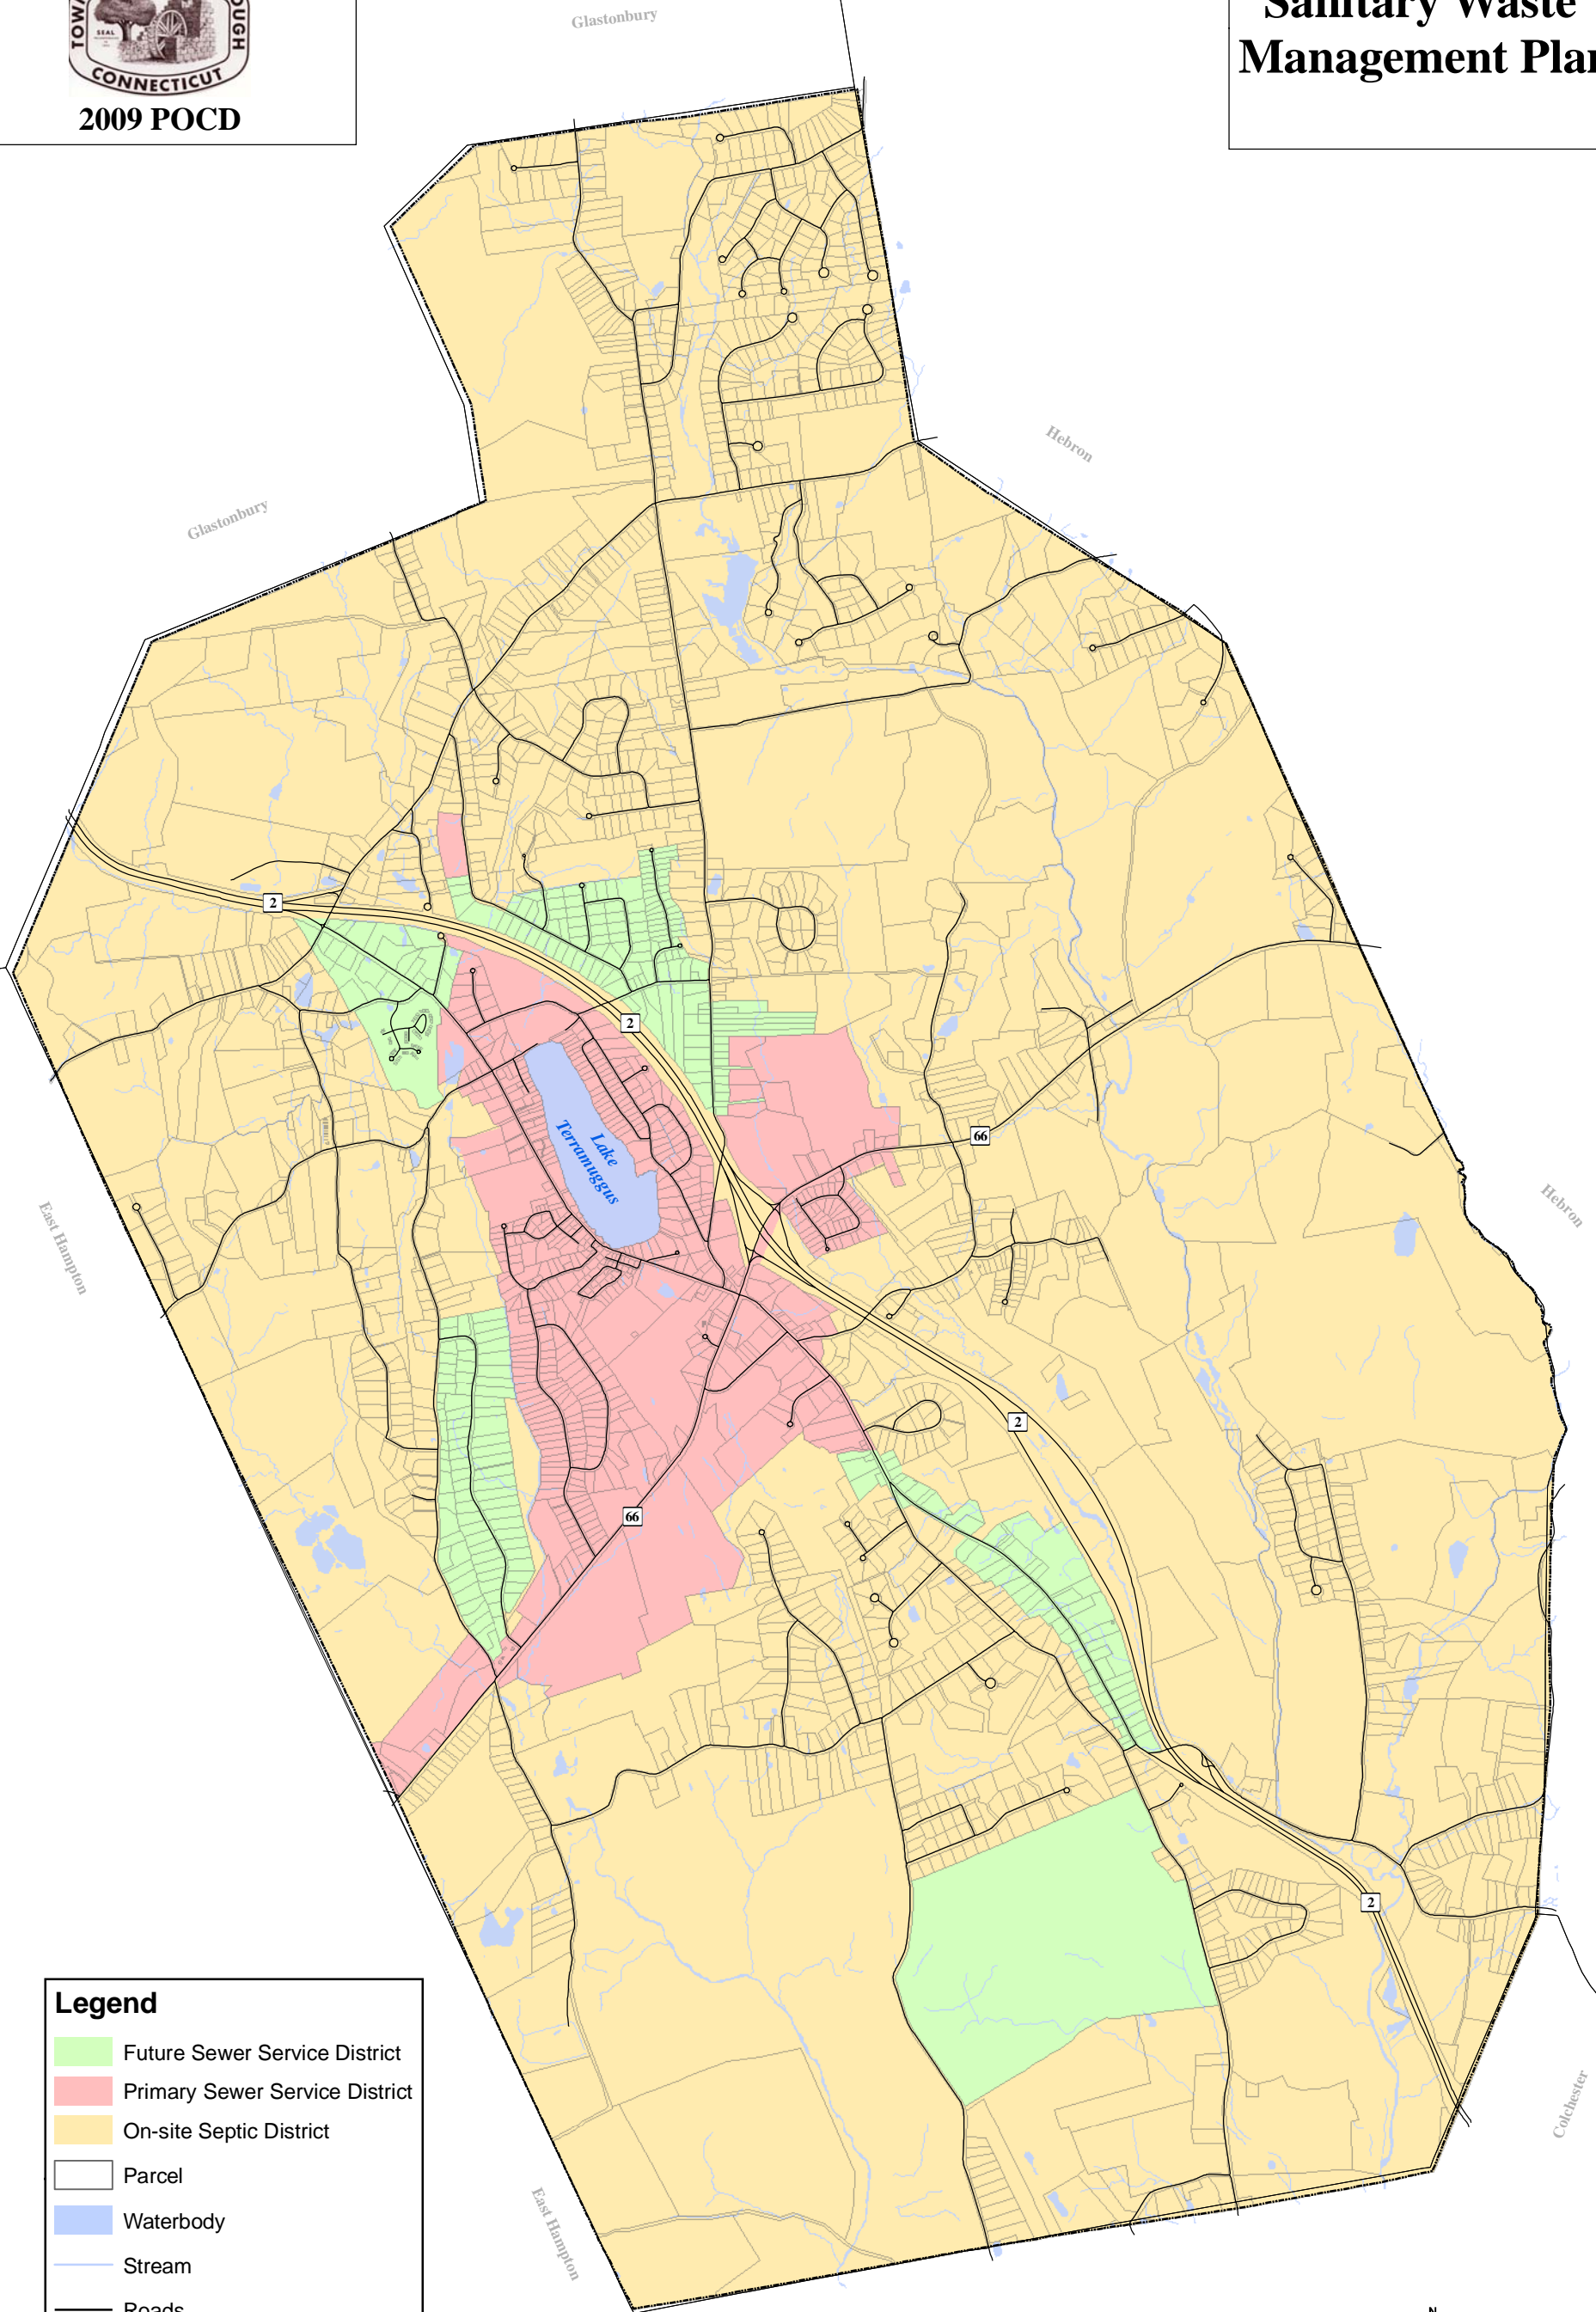

Town of Marlborough

2009 POCD

Sanitary Waste Management Plan

Legend

- Future Sewer Service District
- Primary Sewer Service District
- On-site Septic District
- Parcel
- Waterbody
- Stream
- Roads
- Town Boundary