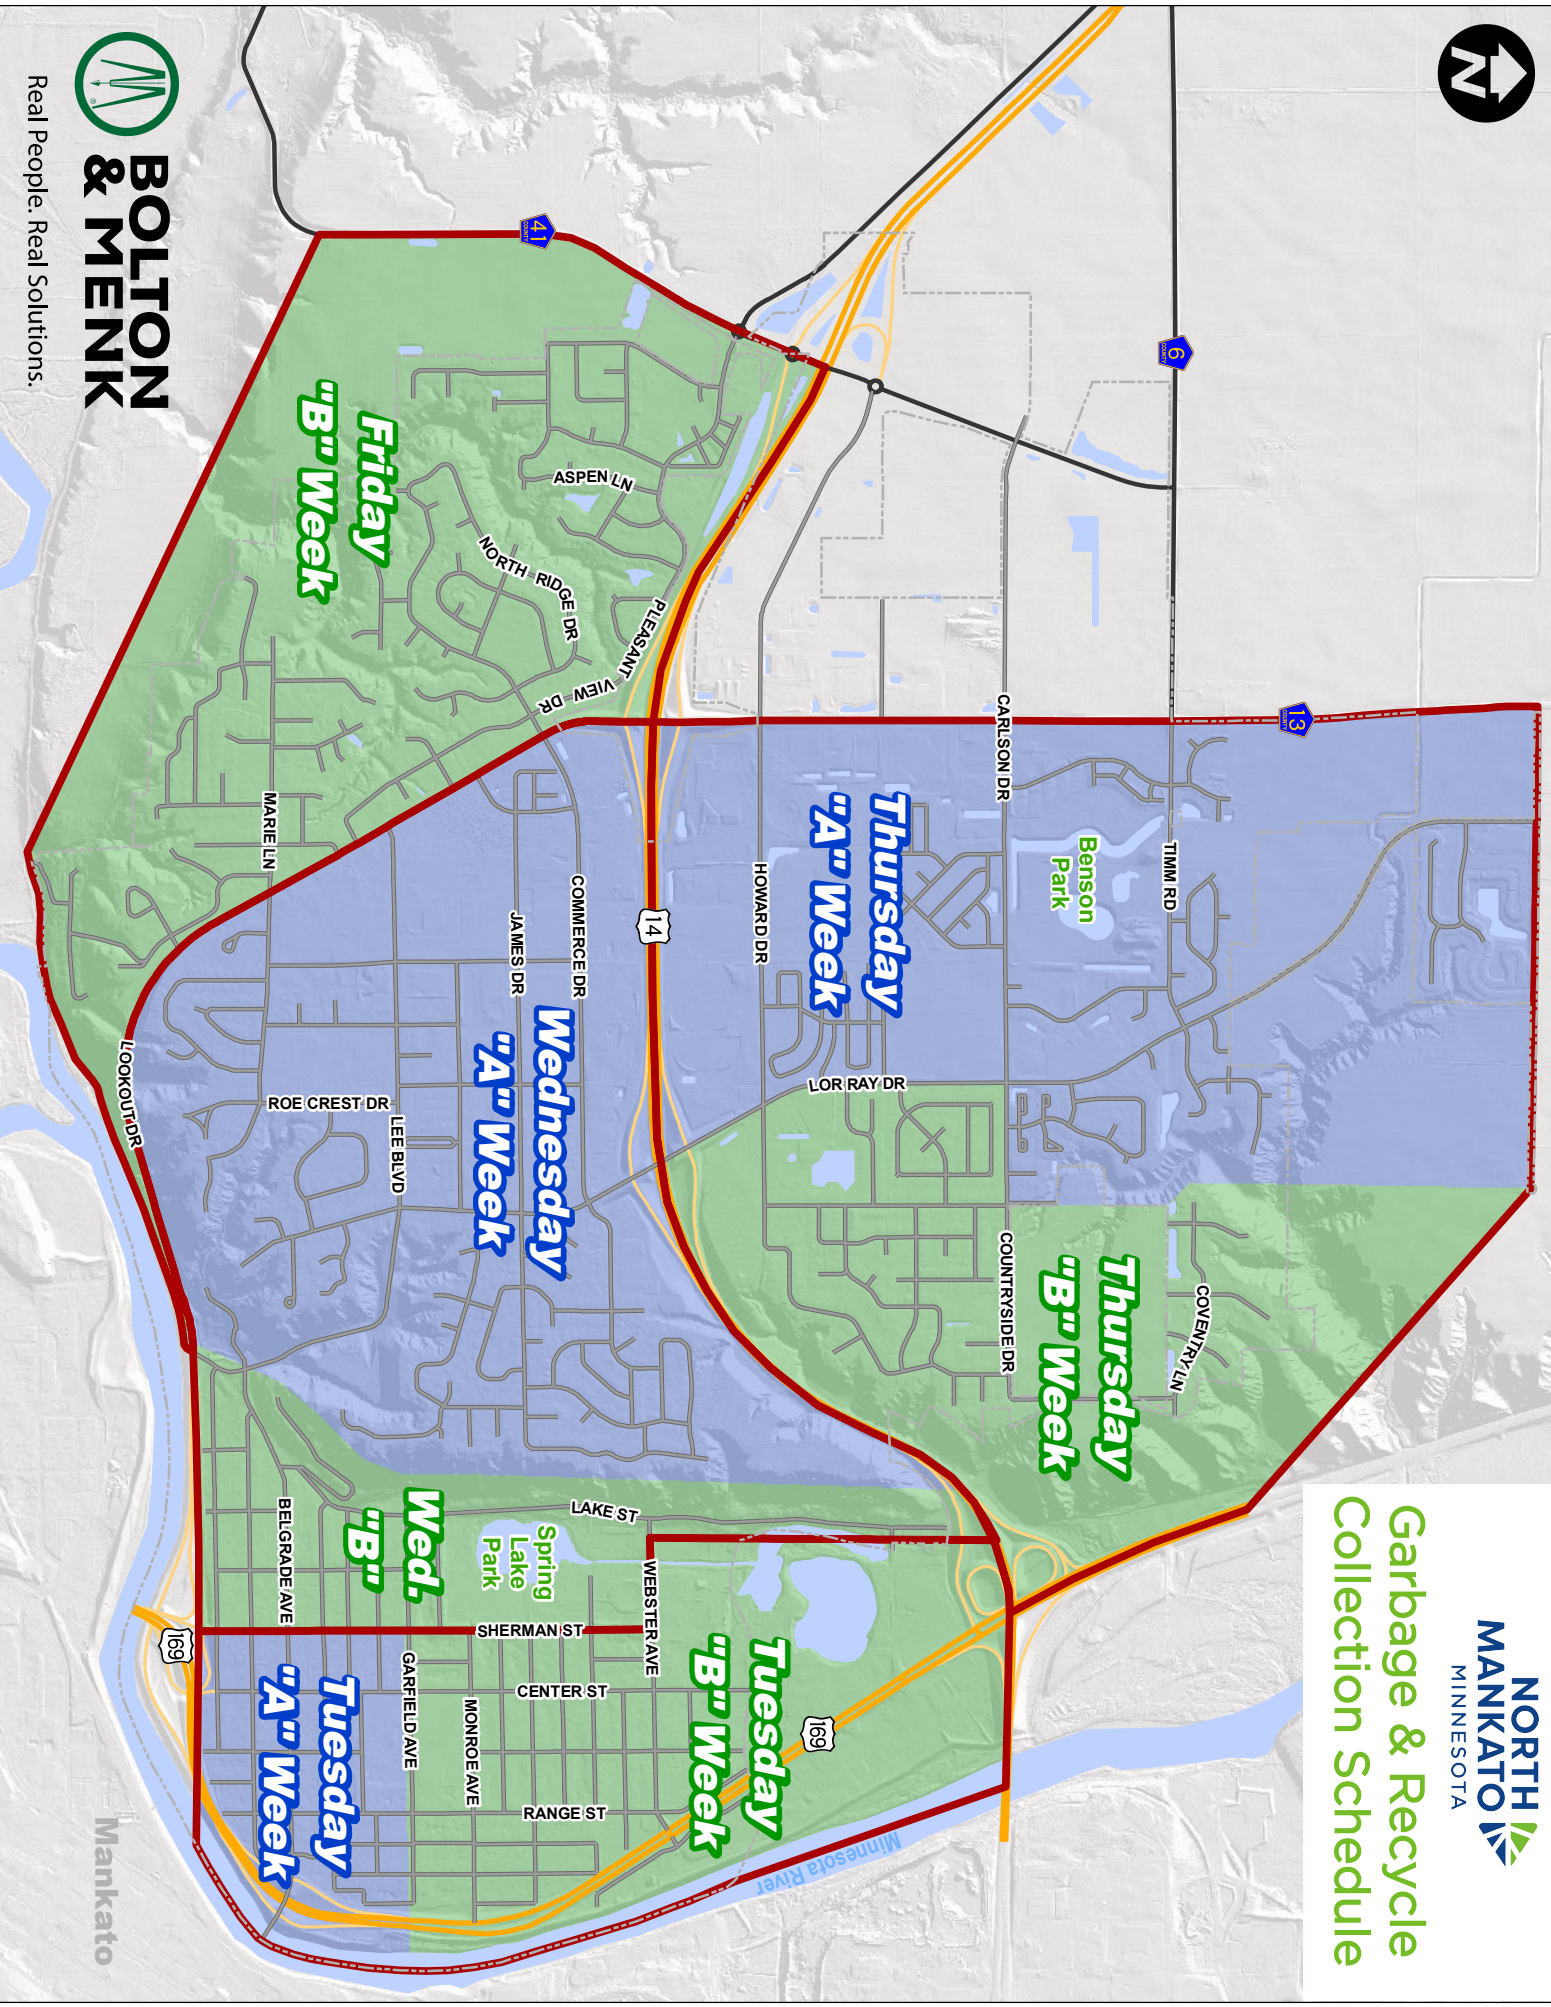

January 2022						
S	M	T	W	T	F	S
						1
2	3	4	5	6	7	8
9	10	11	12	13	14	15
16	17	18	19	20	21	22
23 30	24 31	25	26	27	28	29

February 2022						
S	M	T	W	T	F	S
		1	2	3	4	5
6	7	8	9	10	11	12
13	14	15	16	17	18	19
20	21	22	23	24	25	26
27	28					

March 2022						
S	M	T	W	T	F	S
		1	2	3	4	5
6	7	8	9	10	11	12
13	14	15	16	17	18	19
20	21	22	23	24	25	26
27	28	29	30	31		

April 2022						
S	M	T	W	T	F	S
					1	2
3	4	5	6	7	8	9
10	11	12	13	14	15	16
17	18	19	20	21	22	23
24	25	26	27	28	29	30

May 2022						
S	M	T	W	T	F	S
1	2	3	4	5	6	7
8	9	10	11	12	13	14
15	16	17	18	19	20	21
22	23	24	25	26	27	28
29	30	31				

June 2022						
S	M	T	W	T	F	S
			1	2	3	4
5	6	7	8	9	10	11
12	13	14	15	16	17	18
19	20	21	22	23	24	25
26	27	28	29	30		

July 2022						
S	M	T	W	T	F	S
					1	2
3	4	5	6	7	8	9
10	11	12	13	14	15	16
17	18	19	20	21	22	23
24 31	25	26	27	28	29	30

August 2022						
S	M	T	W	T	F	S
	1	2	3	4	5	6
7	8	9	10	11	12	13
14	15	16	17	18	19	20
21	22	23	24	25	26	27
28	29	30	31			

September 2022						
S	M	T	W	T	F	S
				1	2	3
4	5	6	7	8	9	10
11	12	13	14	15	16	17
18	19	20	21	22	23	24
25	26	27	28	29	30	

October 2022						
S	M	T	W	T	F	S
						1
2	3	4	5	6	7	8
9	10	11	12	13	14	15
16	17	18	19	20	21	22
23 30	24 31	25	26	27	28	29

November 2022						
S	M	T	W	T	F	S
		1	2	3	4	5
6	7	8	9	10	11	12
13	14	15	16	17	18	19
20	21	22	23	24	25	26
27	28	29	30			

December 2022						
S	M	T	W	T	F	S
				1	2	3
4	5	6	7	8	9	10
11	12	13	14	15	16	17
18	19	20	21	22	23	24
25	26	27	28	29	30	31

"A" Week

"B" Week

Observed holiday - Service delayed 1 day throughout remainder of the week. Friday's area would be picked up on Saturday.

Please use the map on the reverse side to determine if you are Week A or Week B.

Was your garbage or recycling missed? Please contact West Central Sanitation at 1-800-246-7630.

1001 Belgrade Avenue • North Mankato, MN 56003 • 507-625-4141

Garbage & Recycle Collection Schedule

Real People. Real Solutions.

Mankato