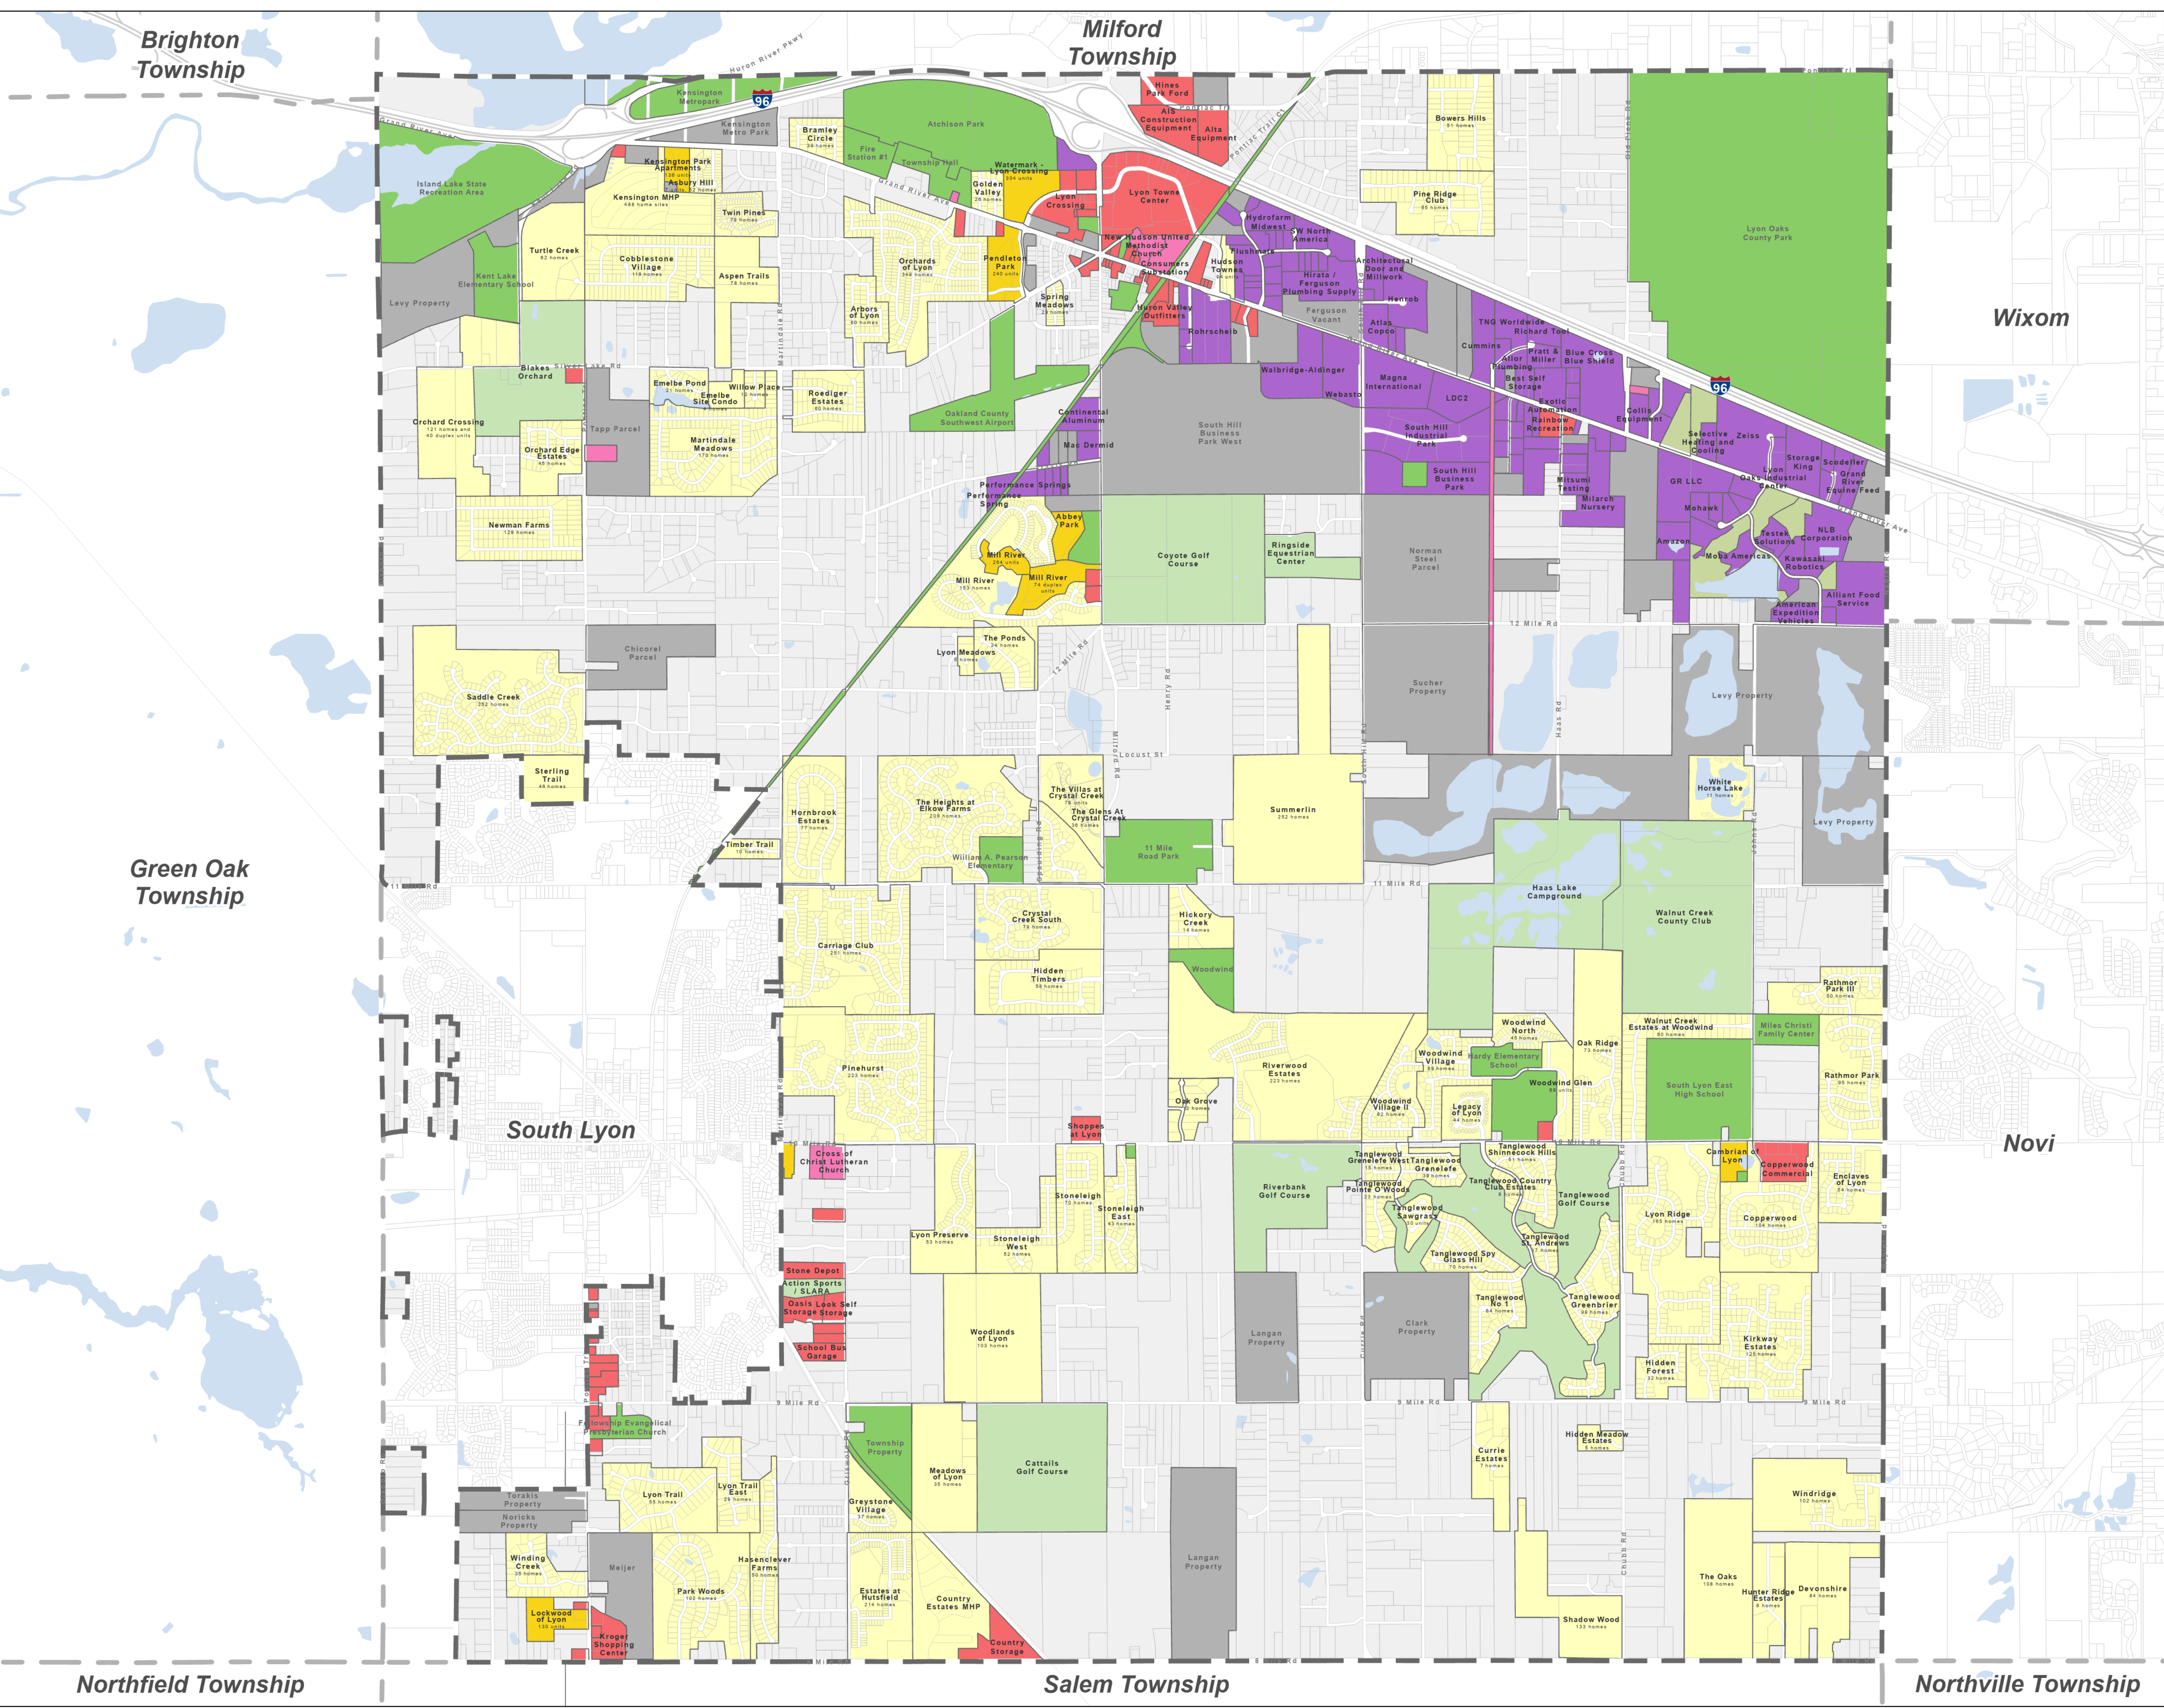

Development Boundaries

Lyon Charter Township, Michigan

March 7, 2023

Legend

- Commercial
- Industrial
- Multiple Family Residential
- Public/Semi Public
- Recreation
- Single Family Residential
- Utility/Other Use
- Natural or Conservation
- Vacant or Unused
- Other Parcels
- Water Bodies
- Lyon Township Boundary
- Other Municipal Boundaries

Basemap Source: MCGI, Version 17a. Oakland County GIS, 2023
Data Source: Lyon Township 2023. McKenna 2023.

Northfield Township

Salem Township

Northville Township