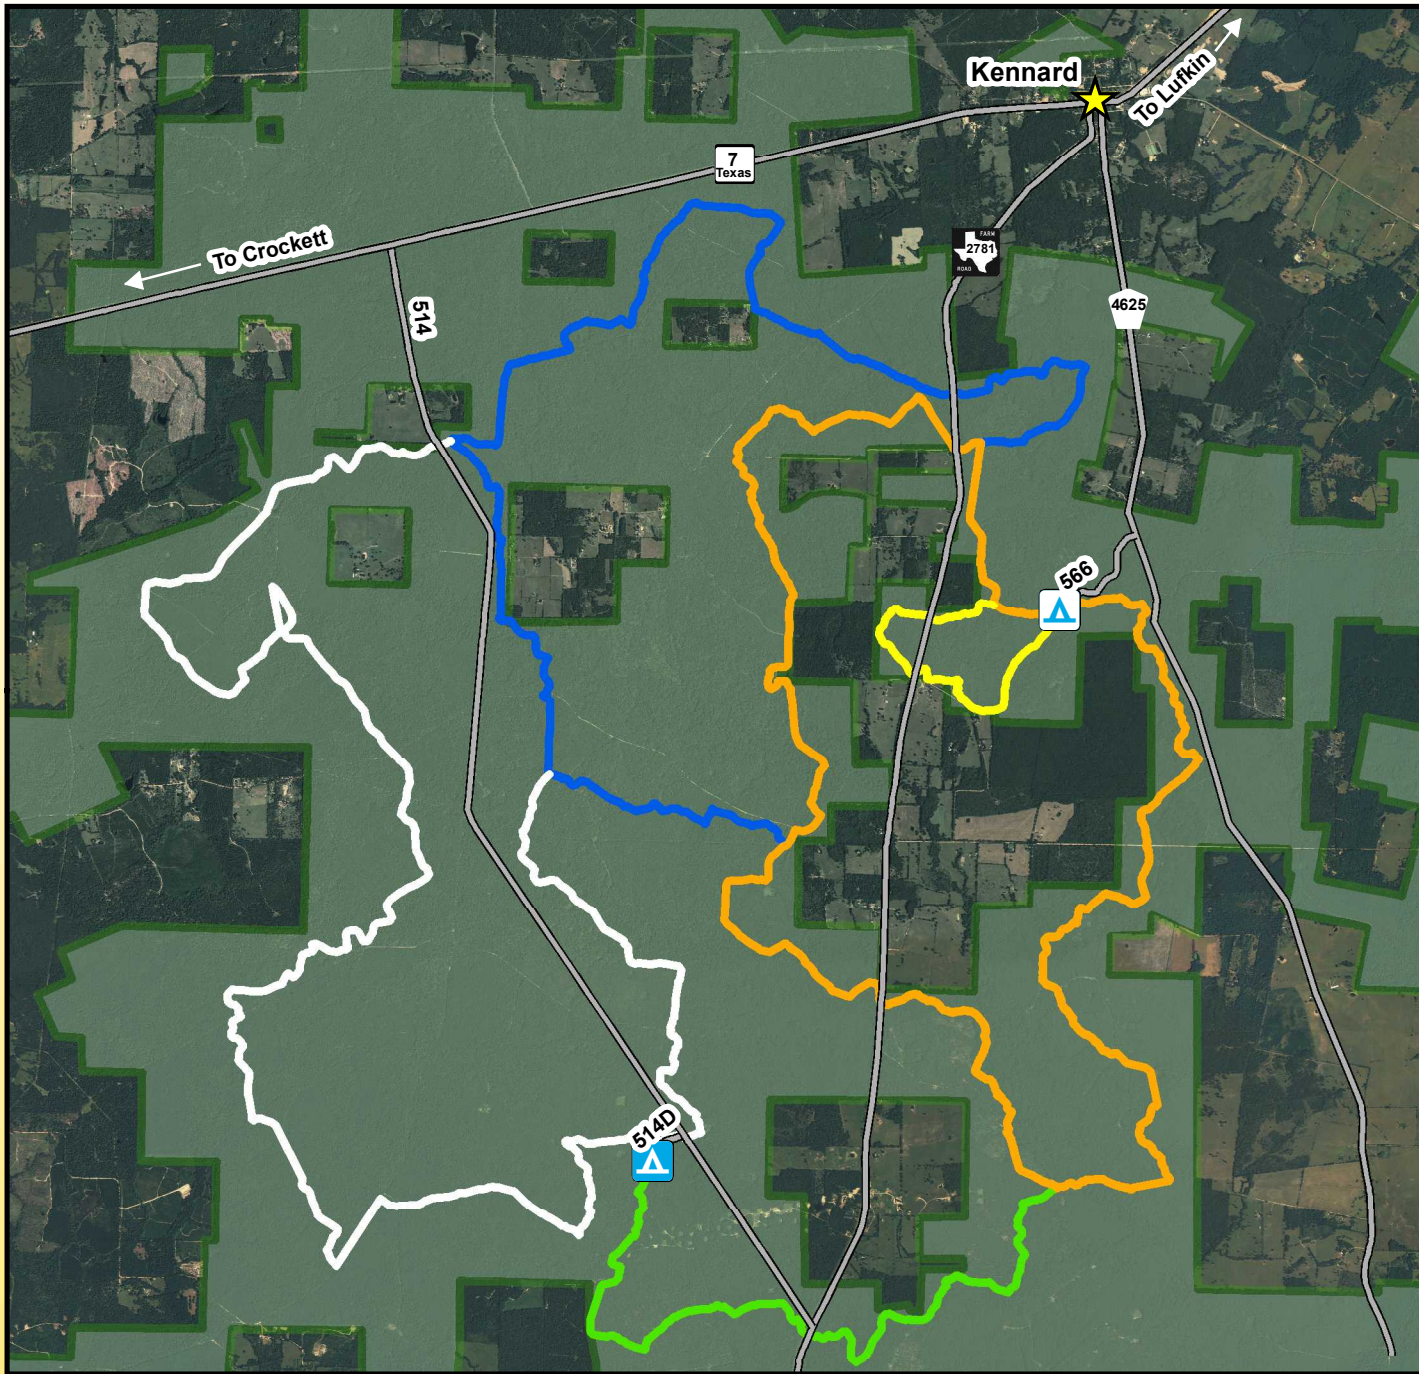

Piney Creek Horse Trails in the Davy Crockett National Forest

| Length of Piney Creek Horse Trails (in miles) | | |
|---|--------------|-------------|
| Trail | Yellow | 3.1 |
| | Green | 5.6 |
| | Blue | 11.6 |
| | White | 16.3 |
| | Orange | 16.4 |
| | Total | 53.0 |

-  Piney Creek Horse Camp
-  White Rock Horse Camp
-  Yellow Trail
-  Green Trail
-  Blue Trail
-  White Trail
-  Orange Trail
-  Road
-  Forest Service Property

www.visitlufkin.com

Date: 11/14/2011