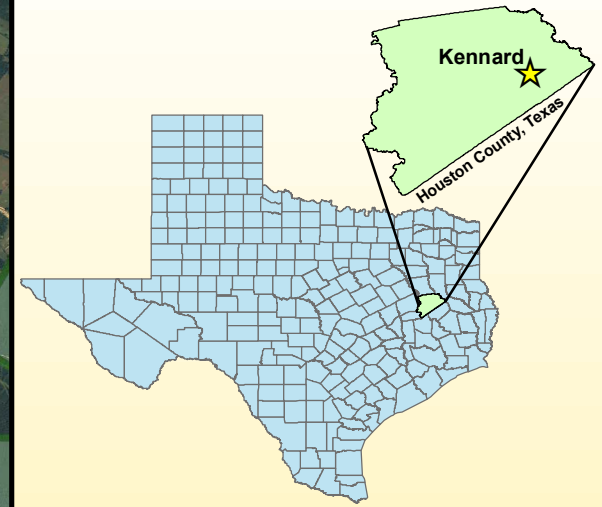

Piney Creek Horse Trails in the Davy Crockett National Forest

| Length of Piney Creek Horse Trails (in miles) | | |
|---|--------------|-------------|
| Trail | Yellow | 3.1 |
| | Green | 5.6 |
| | Blue | 11.6 |
| | White | 16.3 |
| | Orange | 16.4 |
| | Total | 53.0 |