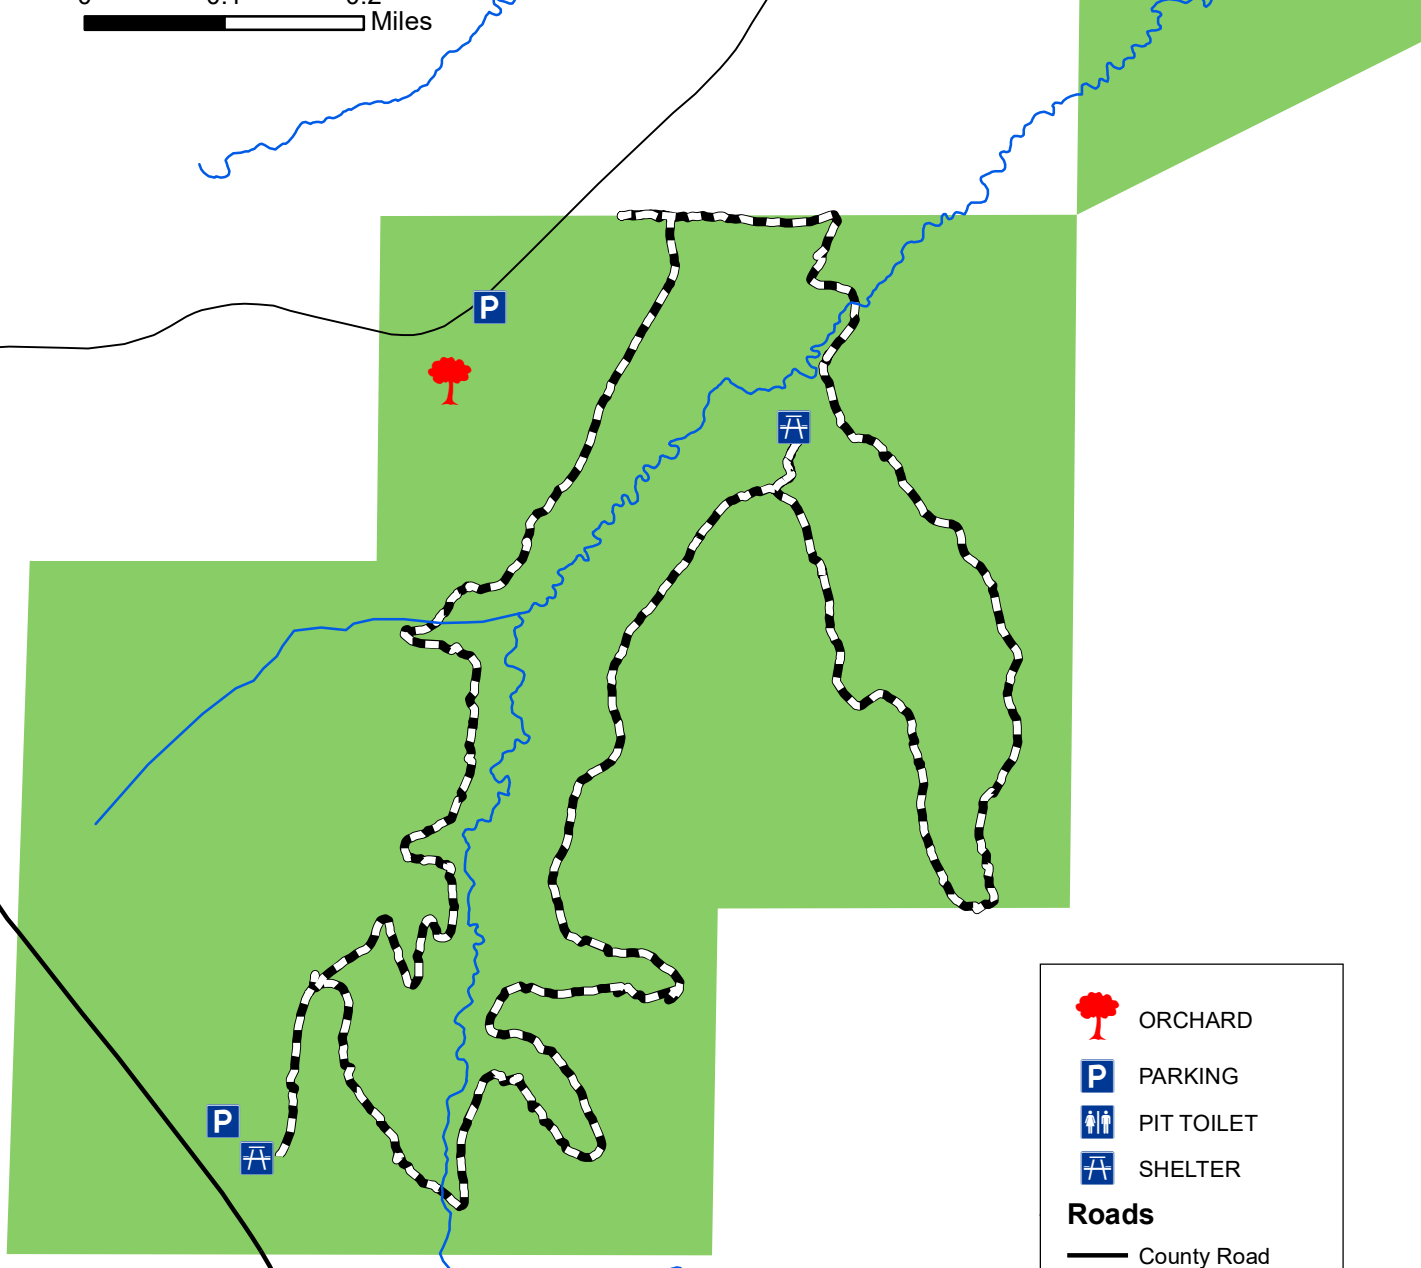

# Bass Hollow Park Horse Trail

N1060 County Rd K  
Mauston, WI 53948

0 0.1 0.2 Miles

COWAN RD

COUNTY RD K

LAVALLE RD

-  ORCHARD
-  PARKING
-  PIT TOILET
-  SHELTER

**Roads**

-  County Road
-  Town Road
-  Horse Trail
-  Water
-  Bass Hollow Park