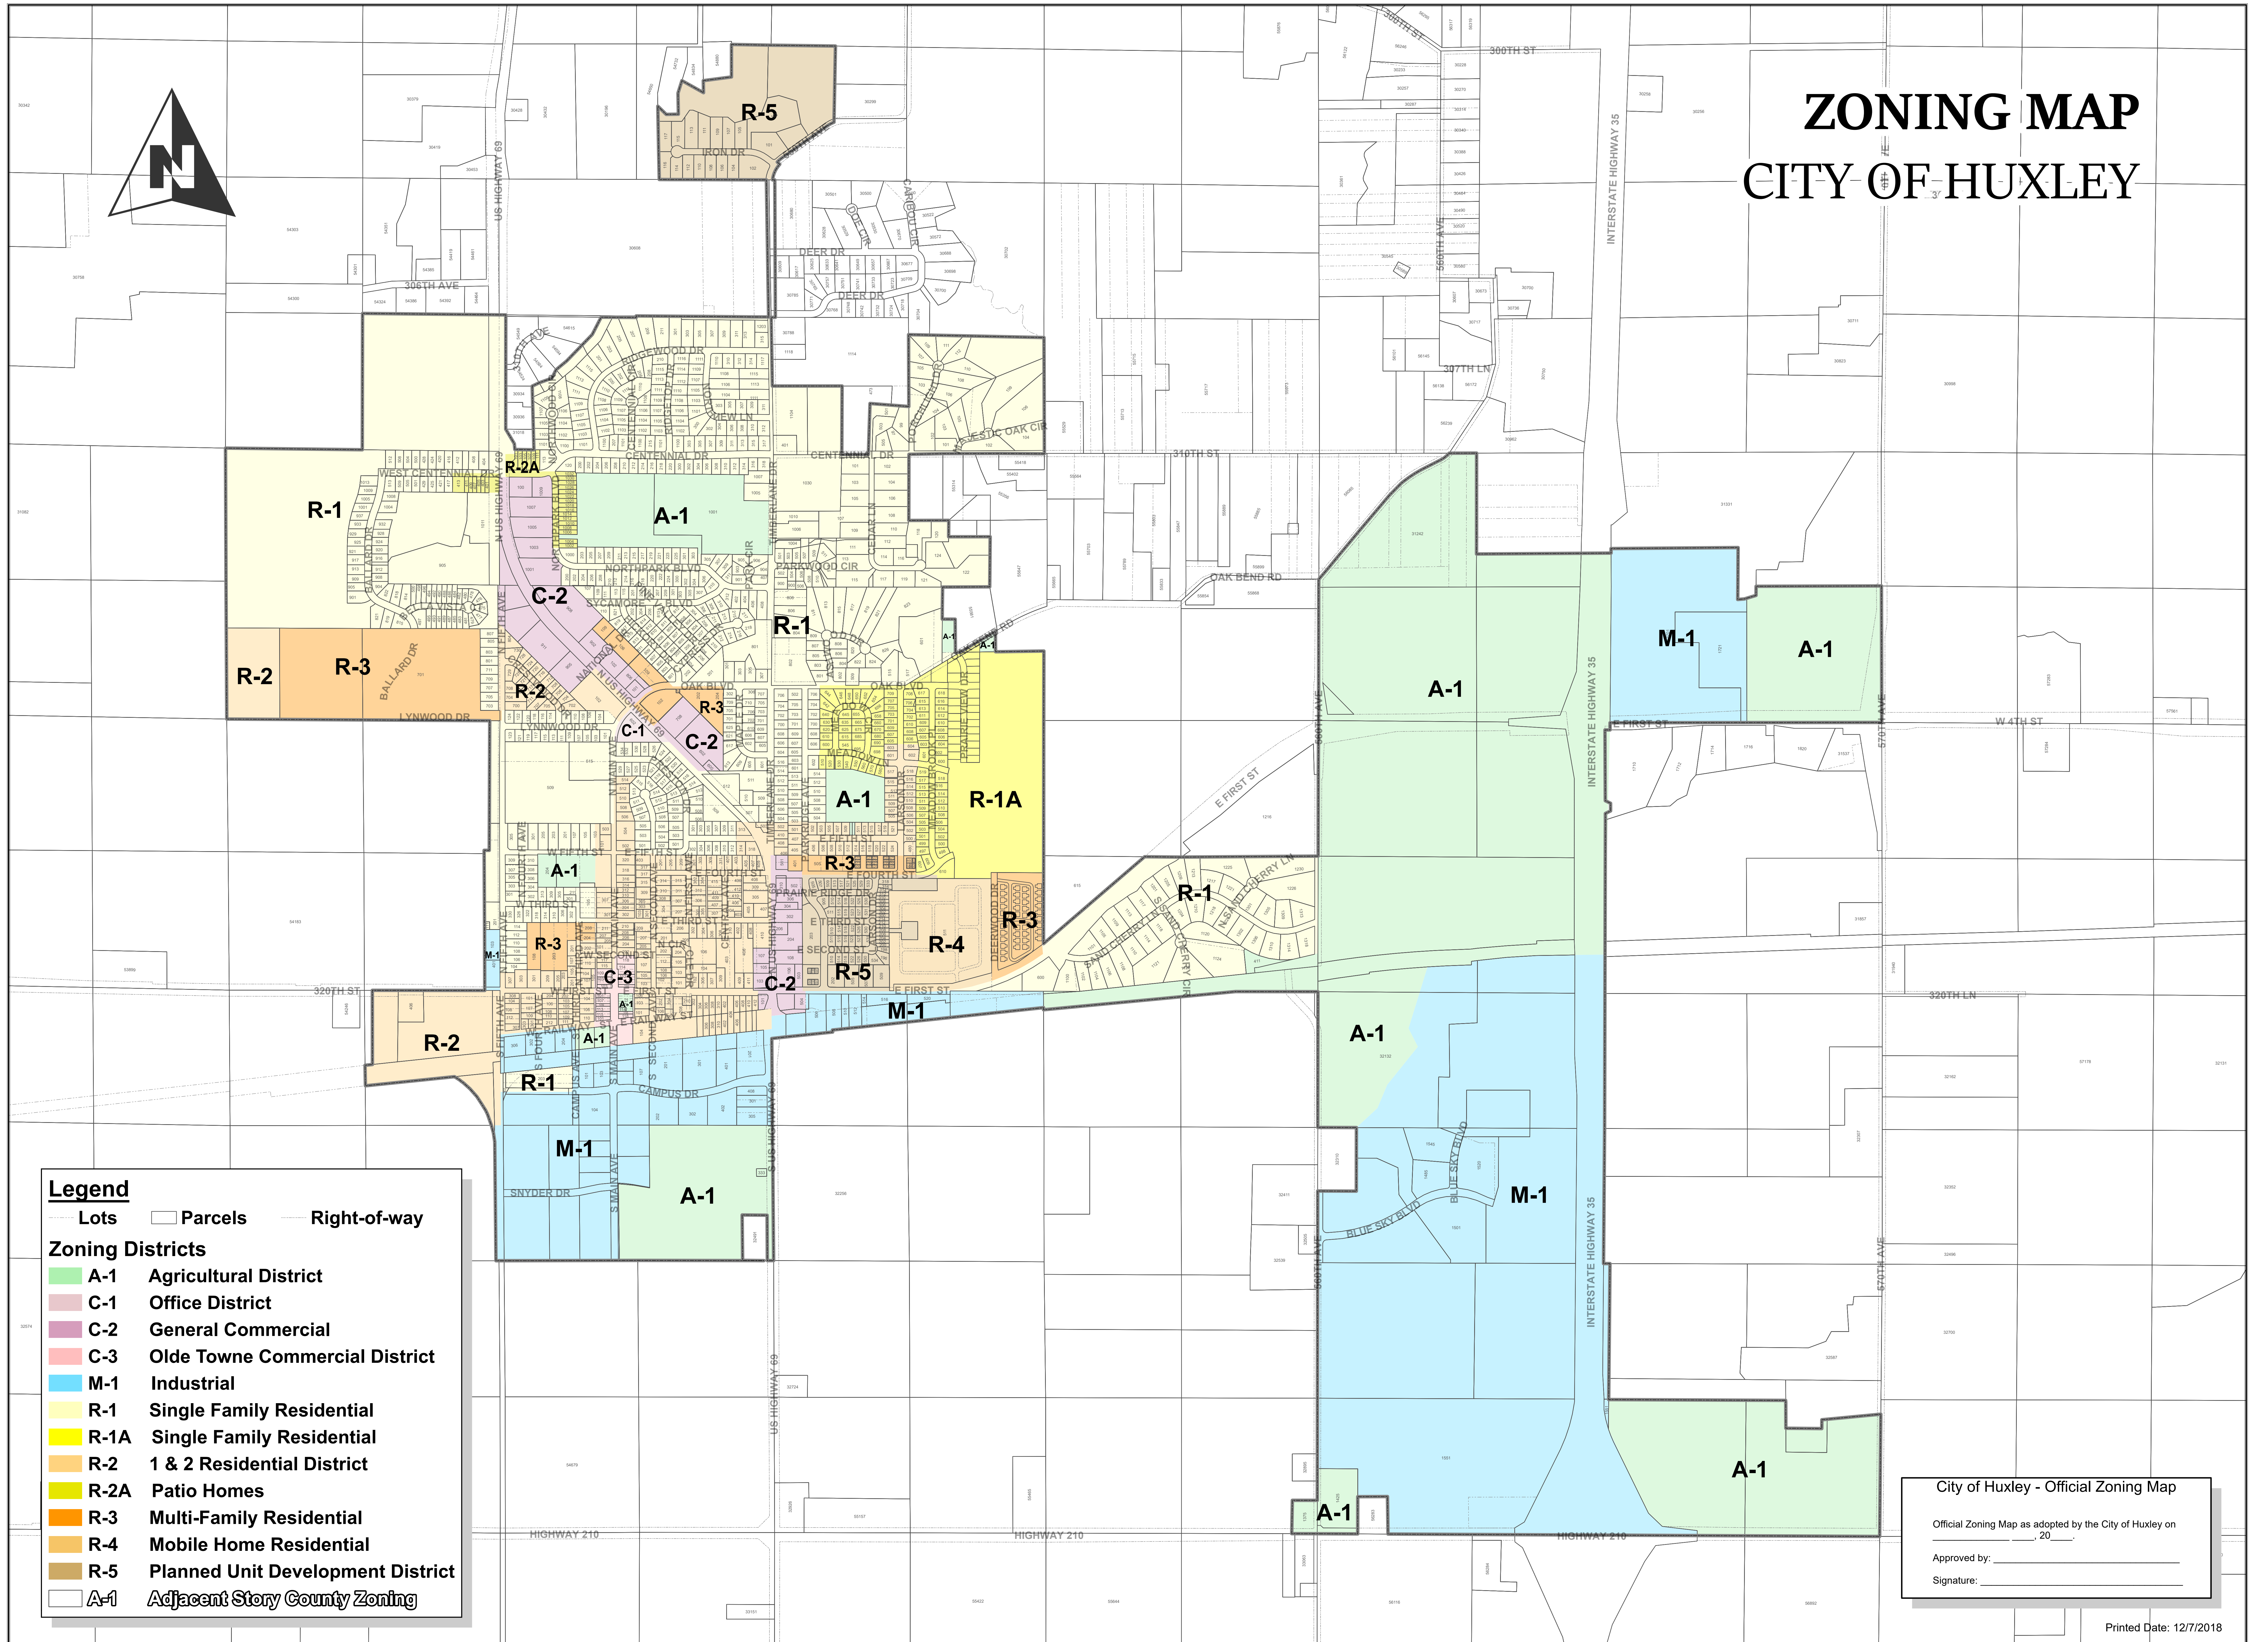

ZONING MAP CITY OF HUXLEY

Legend

- Lots
 - Parcels
 - Right-of-way
- Zoning Districts**
- A-1 Agricultural District
 - C-1 Office District
 - C-2 General Commercial
 - C-3 Olde Towne Commercial District
 - M-1 Industrial
 - R-1 Single Family Residential
 - R-1A Single Family Residential
 - R-2 1 & 2 Residential District
 - R-2A Patio Homes
 - R-3 Multi-Family Residential
 - R-4 Mobile Home Residential
 - R-5 Planned Unit Development District
 - A-1 Adjacent Story County Zoning

City of Huxley - Official Zoning Map

Official Zoning Map as adopted by the City of Huxley on _____, 20____.

Approved by: _____

Signature: _____