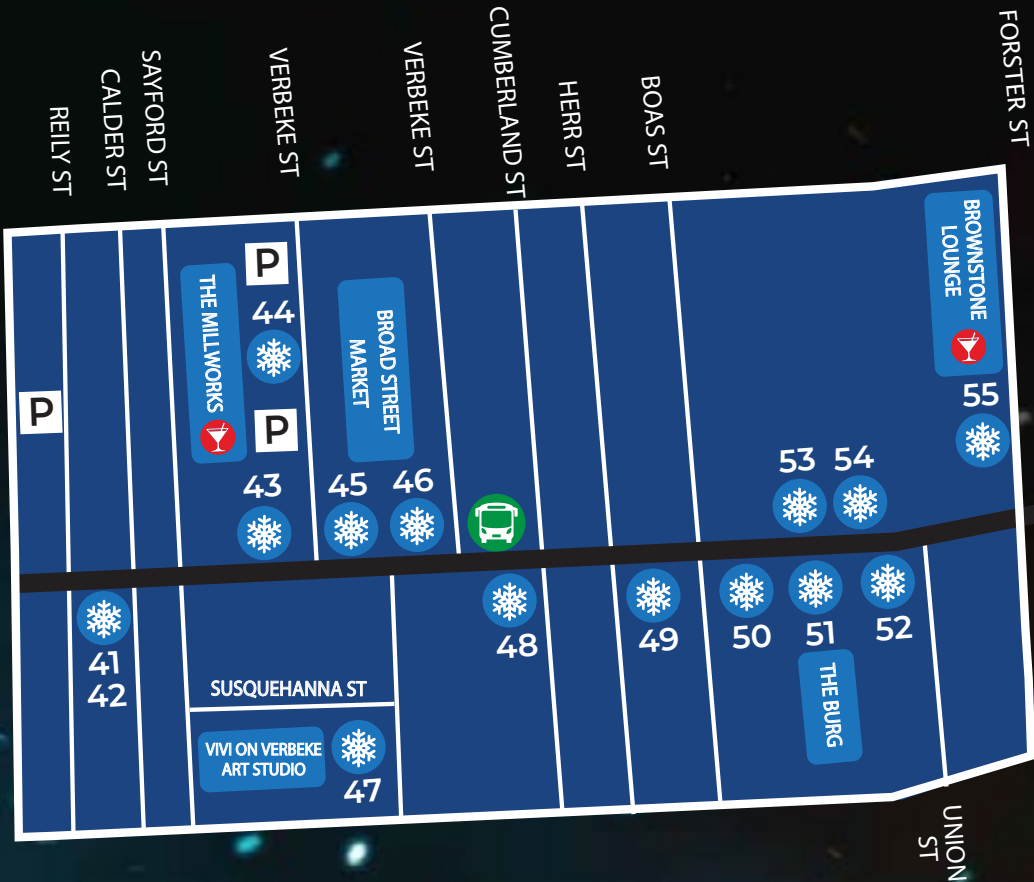

MIDTOWN EVENT MAP