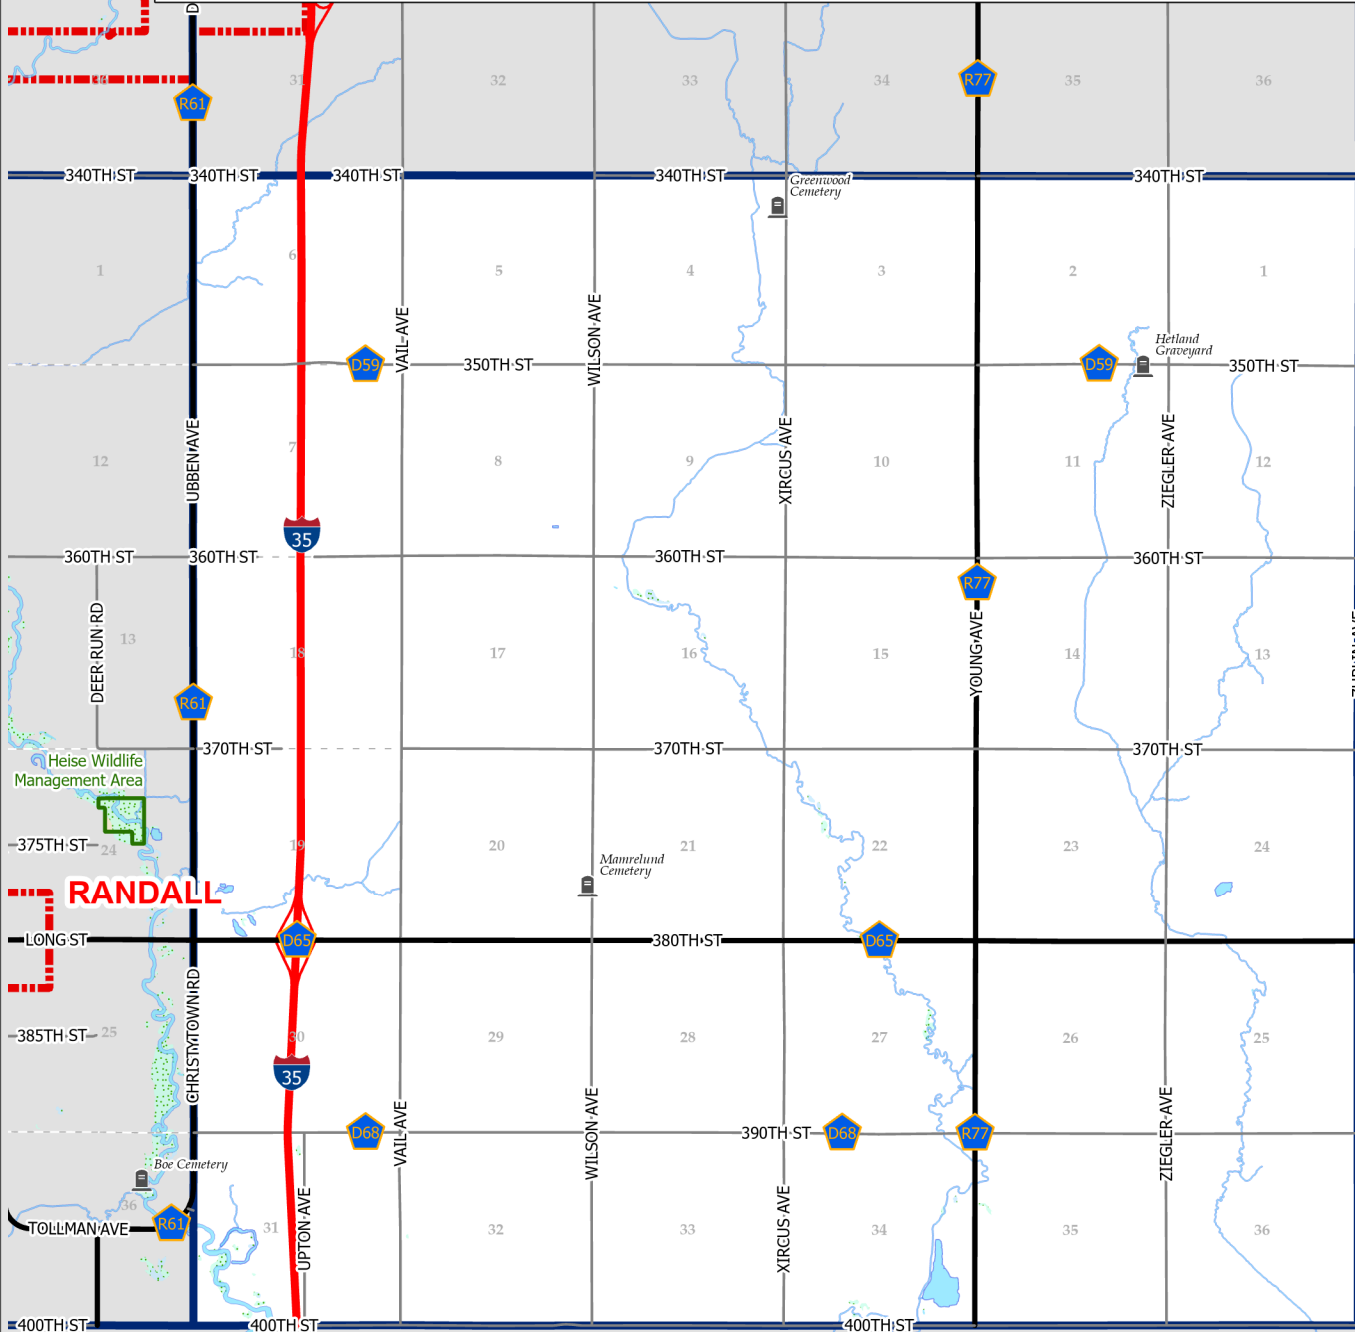

Hamilton County, IA

Scott Township

0 0.5 1 Miles

Legend

- Divided Highway
- Highway Ramp
- Paved Road
- Gravel Road
- Earth Road
- Trails
- Railroad Track
- River
- Lake/Pond
- Wetland Area
- Iowa DNR
- Hamilton CCB
- Municipality
- Township

RANDALL