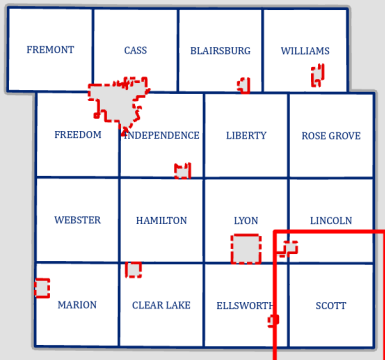

Hamilton County GIS Office
Hamilton County Iowa

Published: 2/13/2023