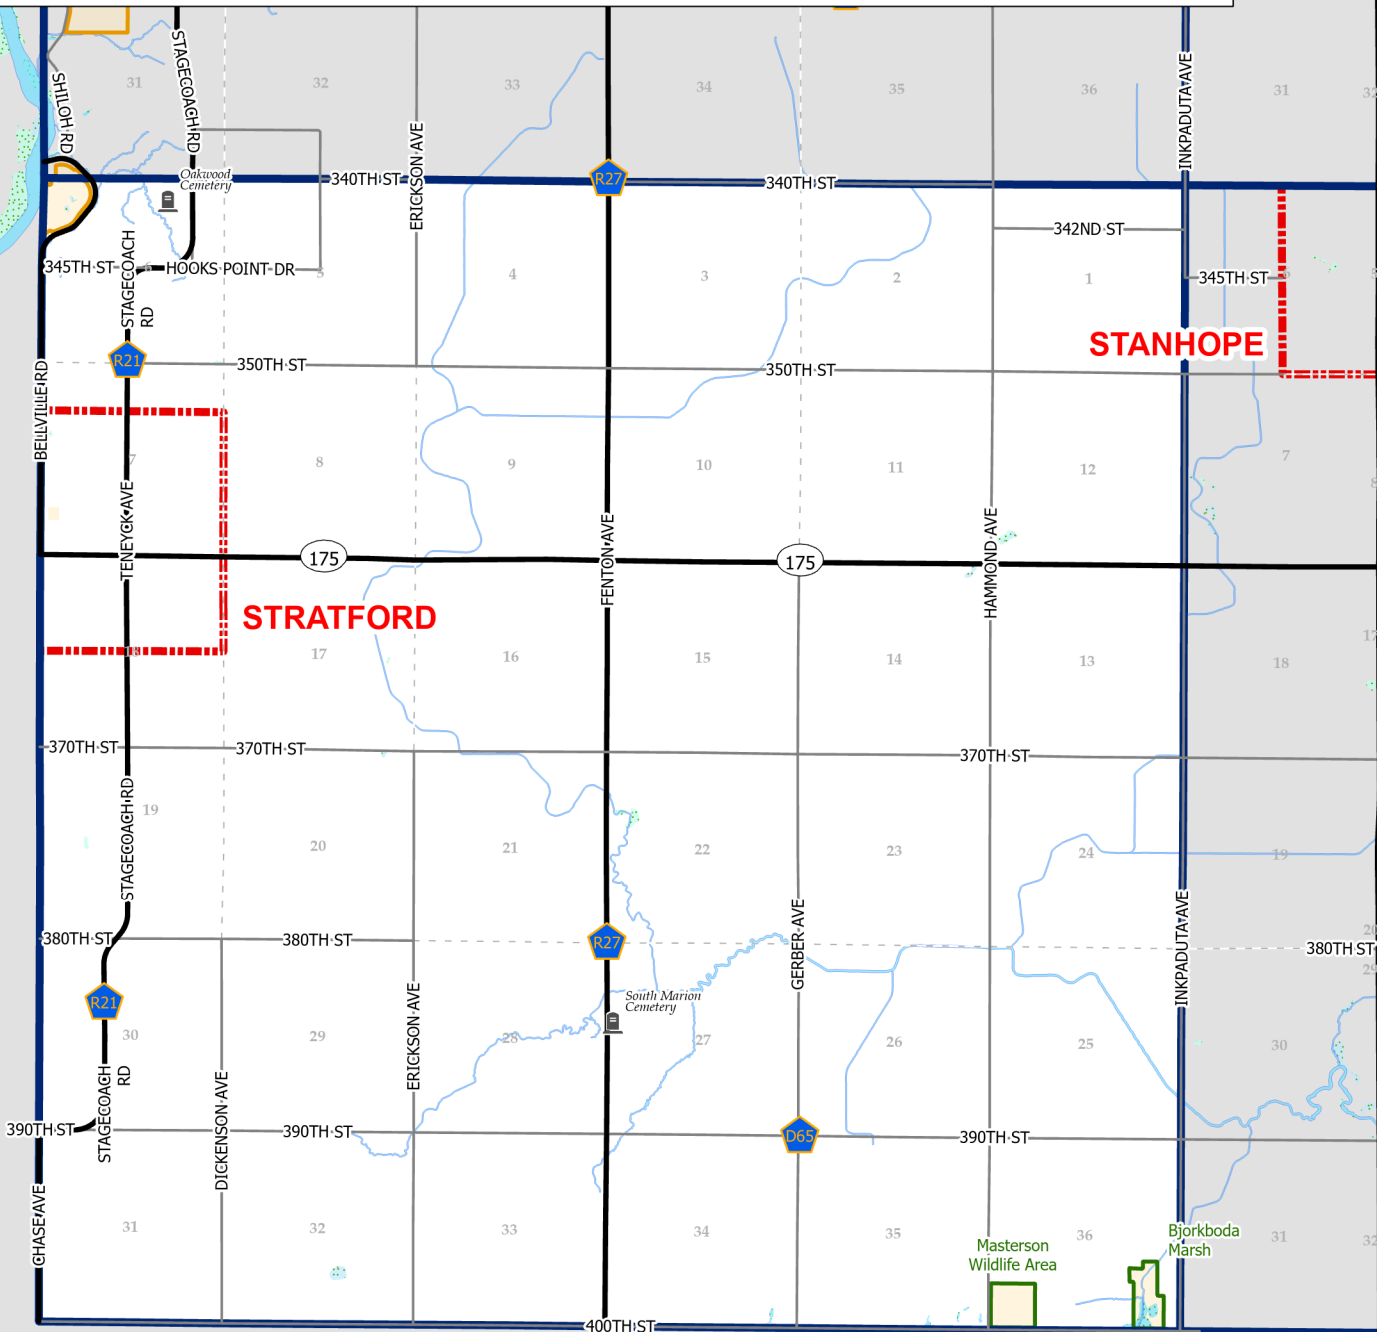

Hamilton County, IA

Marion Township

0 0.5 1 Miles

Legend

- Divided Highway
- Highway Ramp
- Paved Road
- Gravel Road
- Earth Road
- Trails
- Railroad Track
- River
- Lake/Pond
- Wetland Area
- Iowa DNR
- Hamilton CCB
- Municipality
- Township

Hamilton County GIS Office
Hamilton County Iowa

Published: 2/13/2023