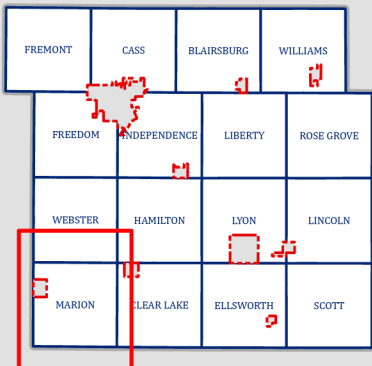

Hamilton County, IA

Marion Township

0 0.5 1 Miles

Legend

- Divided Highway
- Highway Ramp
- Paved Road
- Gravel Road
- Earth Road
- Trails
- Railroad Track
- River
- Lake/Pond
- Wetland Area
- Iowa DNR
- Hamilton CCB
- Municipality
- Township

Hamilton County GIS Office
Hamilton County Iowa

Published: 2/13/2023