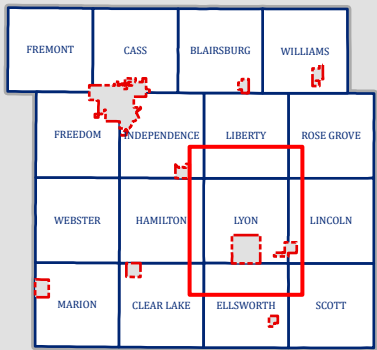

Hamilton County, IA

Lyon Township

0 0.5 1 Miles

Legend

- Divided Highway
- Highway Ramp
- Paved Road
- Gravel Road
- Earth Road
- Trails
- Railroad Track
- River
- Lake/Pond
- Wetland Area
- Iowa DNR
- Hamilton CCB
- Municipality
- Township

Hamilton County GIS Office
Hamilton County Iowa

Published: 12/24/2024