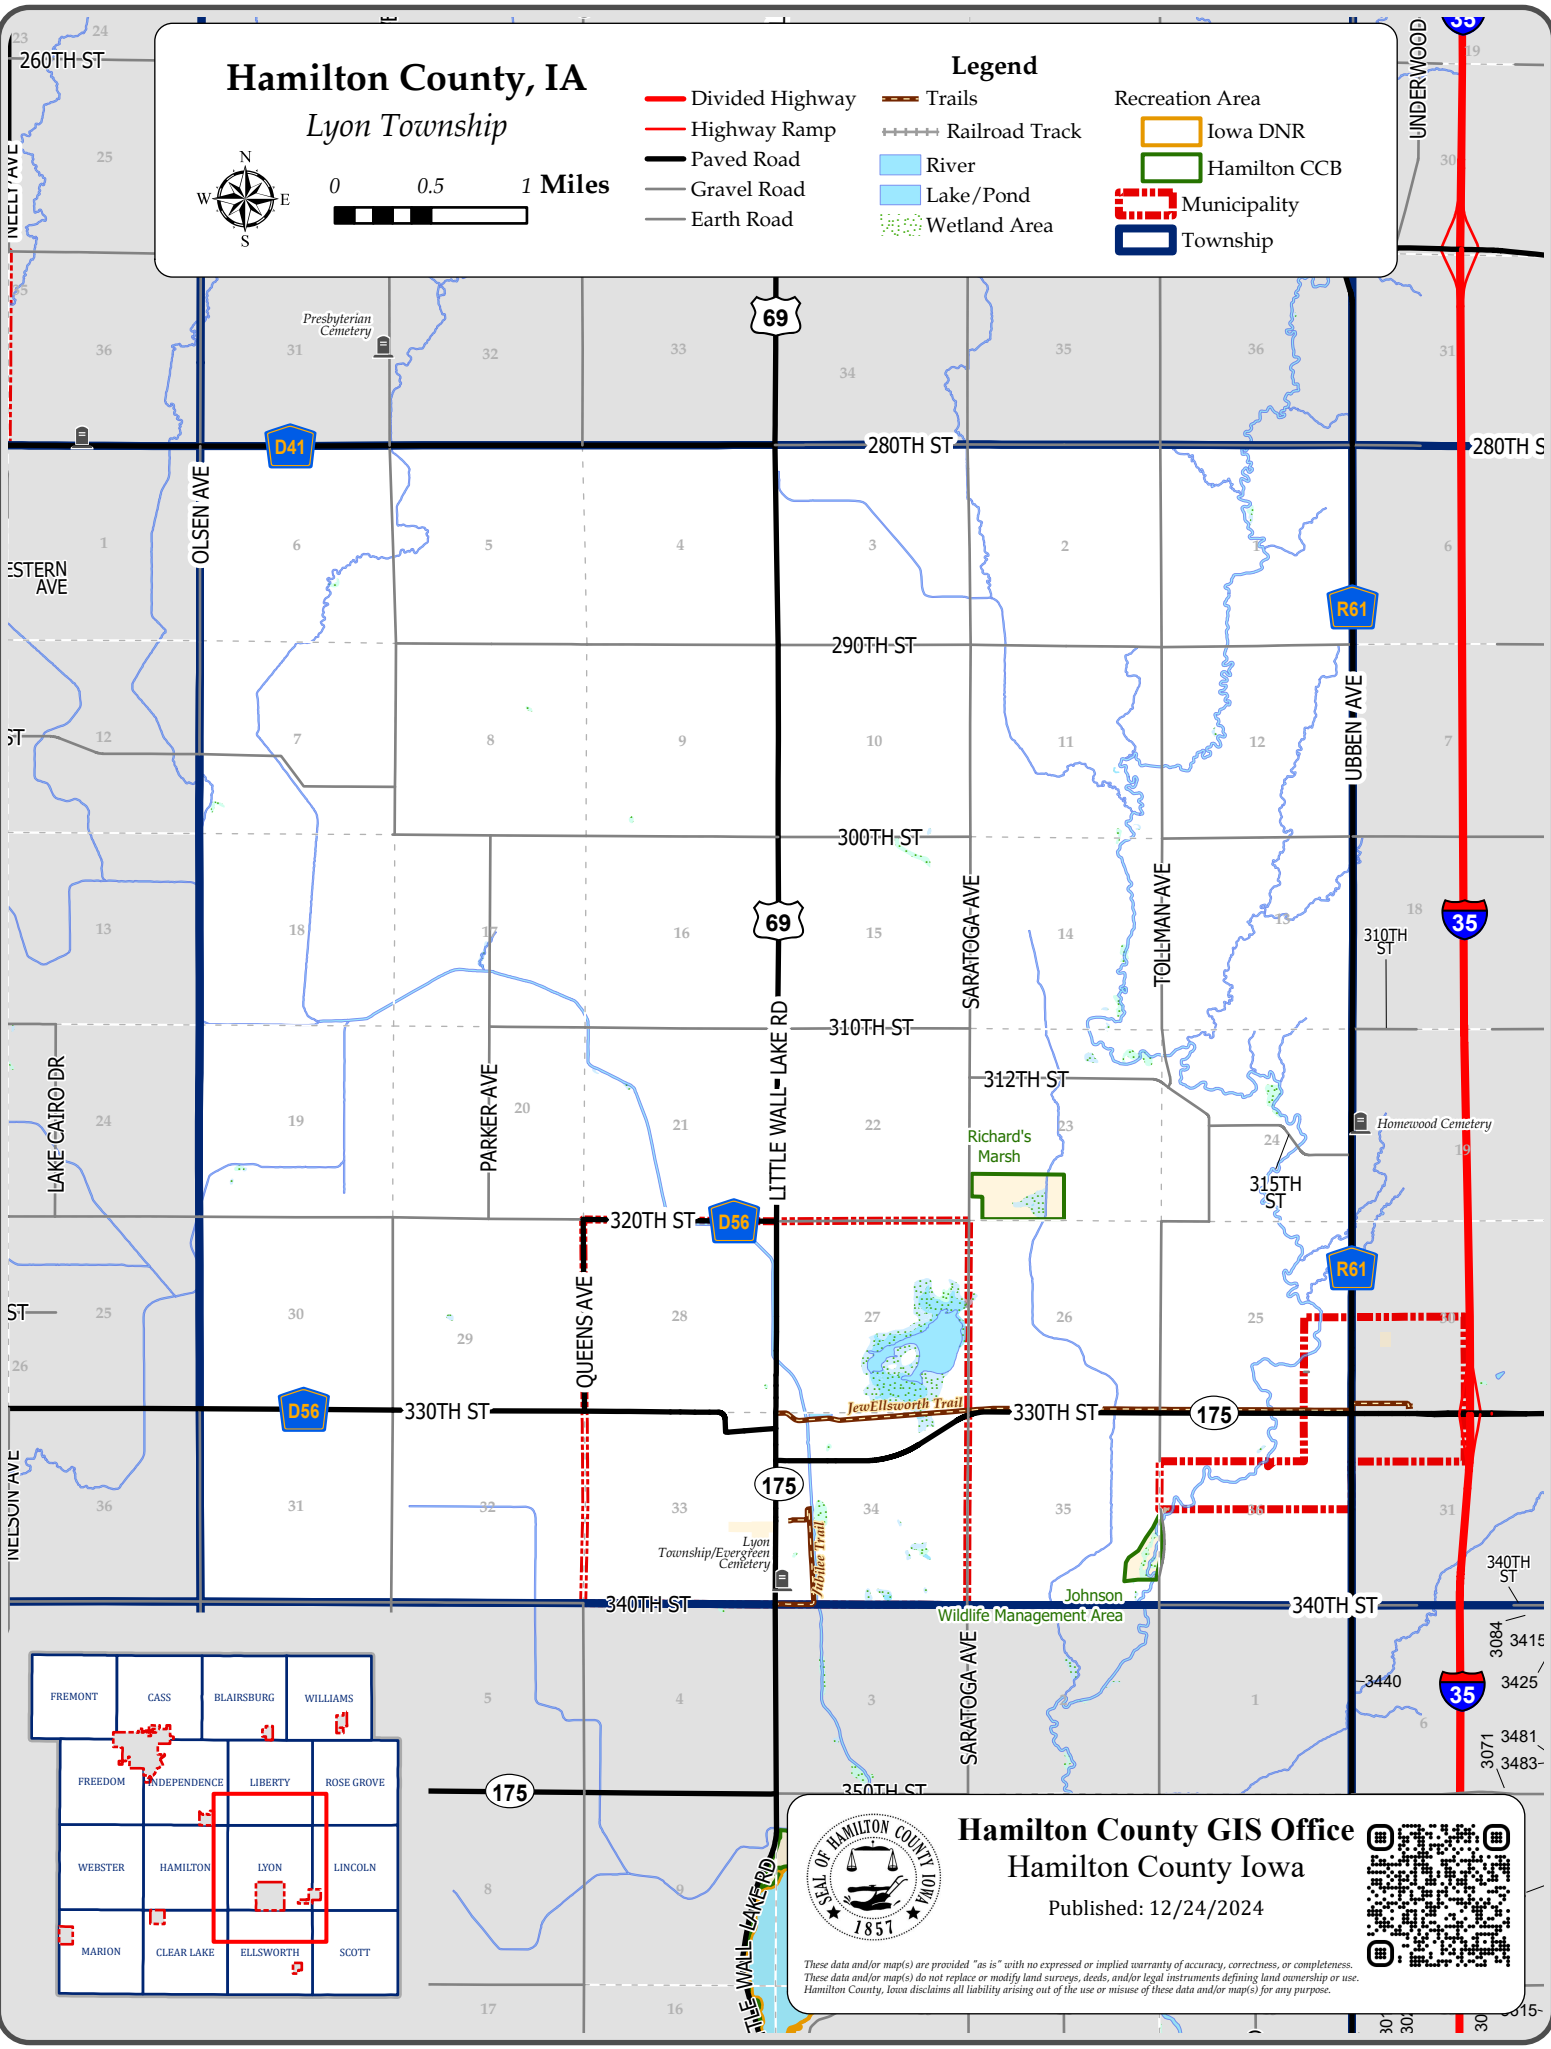

Hamilton County, IA

Lyon Township

0 0.5 1 Miles

Legend

- Divided Highway
- Highway Ramp
- Paved Road
- Gravel Road
- Earth Road
- Trails
- Railroad Track
- River
- Lake/Pond
- Wetland Area
- Iowa DNR
- Hamilton CCB
- Municipality
- Township

Hamilton County GIS Office
Hamilton County Iowa

Published: 12/24/2024