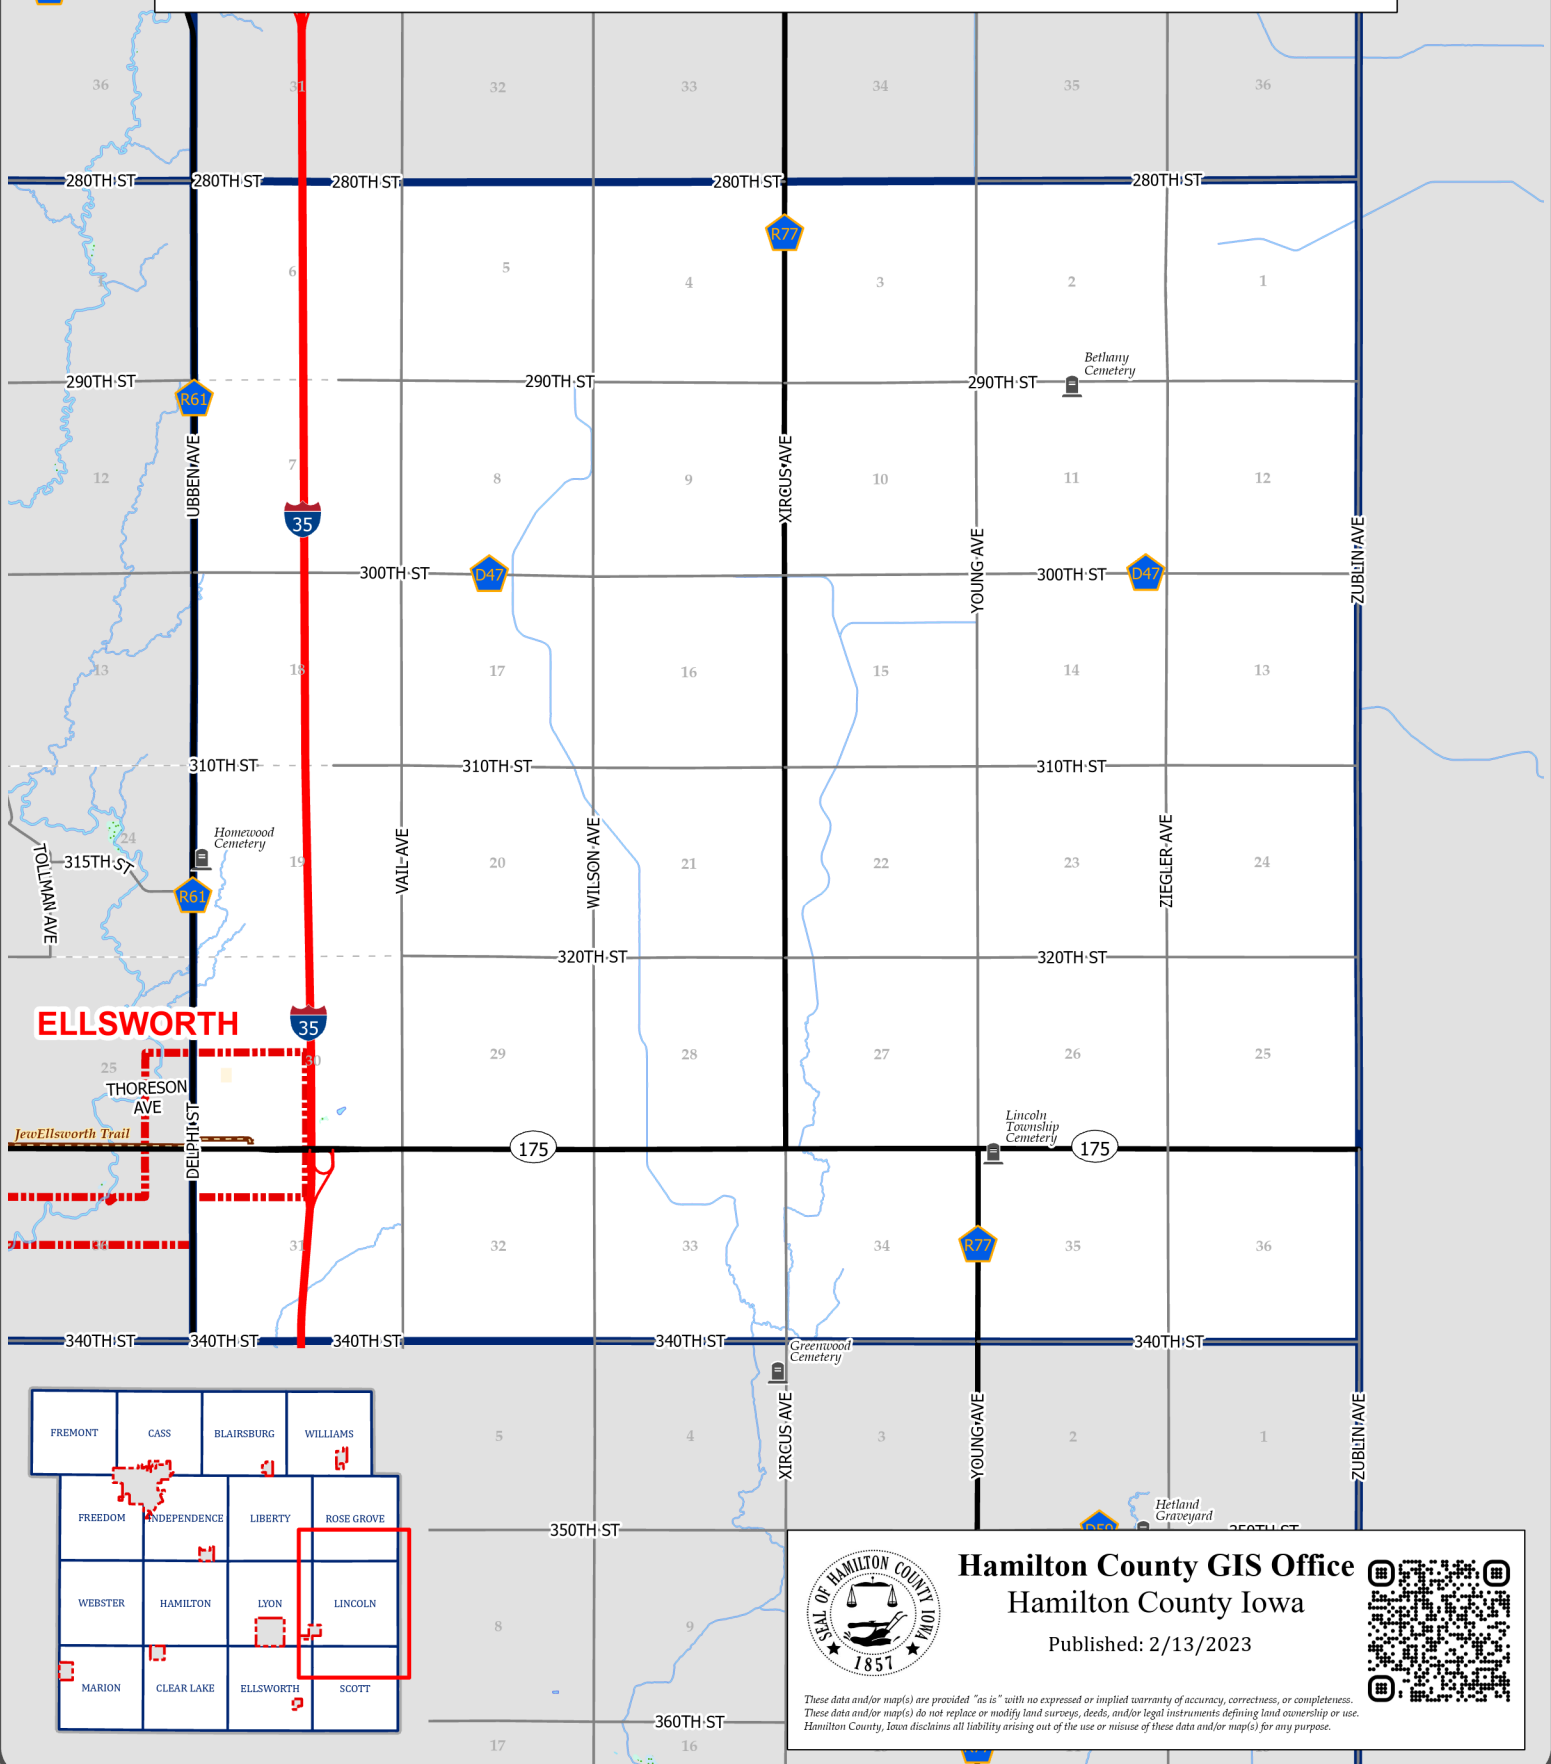

Hamilton County, IA

Lincoln Township

0 0.5 1 Miles

Legend

- Divided Highway
- Highway Ramp
- Paved Road
- Gravel Road
- Earth Road
- Trails
- Railroad Track
- River
- Lake/Pond
- Wetland Area
- Recreation Area
- Iowa DNR
- Hamilton CCB
- Municipality
- Township

ELLSWORTH