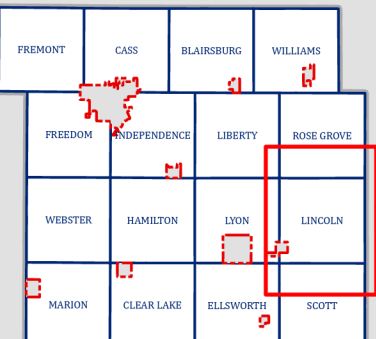

Hamilton County GIS Office
Hamilton County Iowa

Published: 2/13/2023