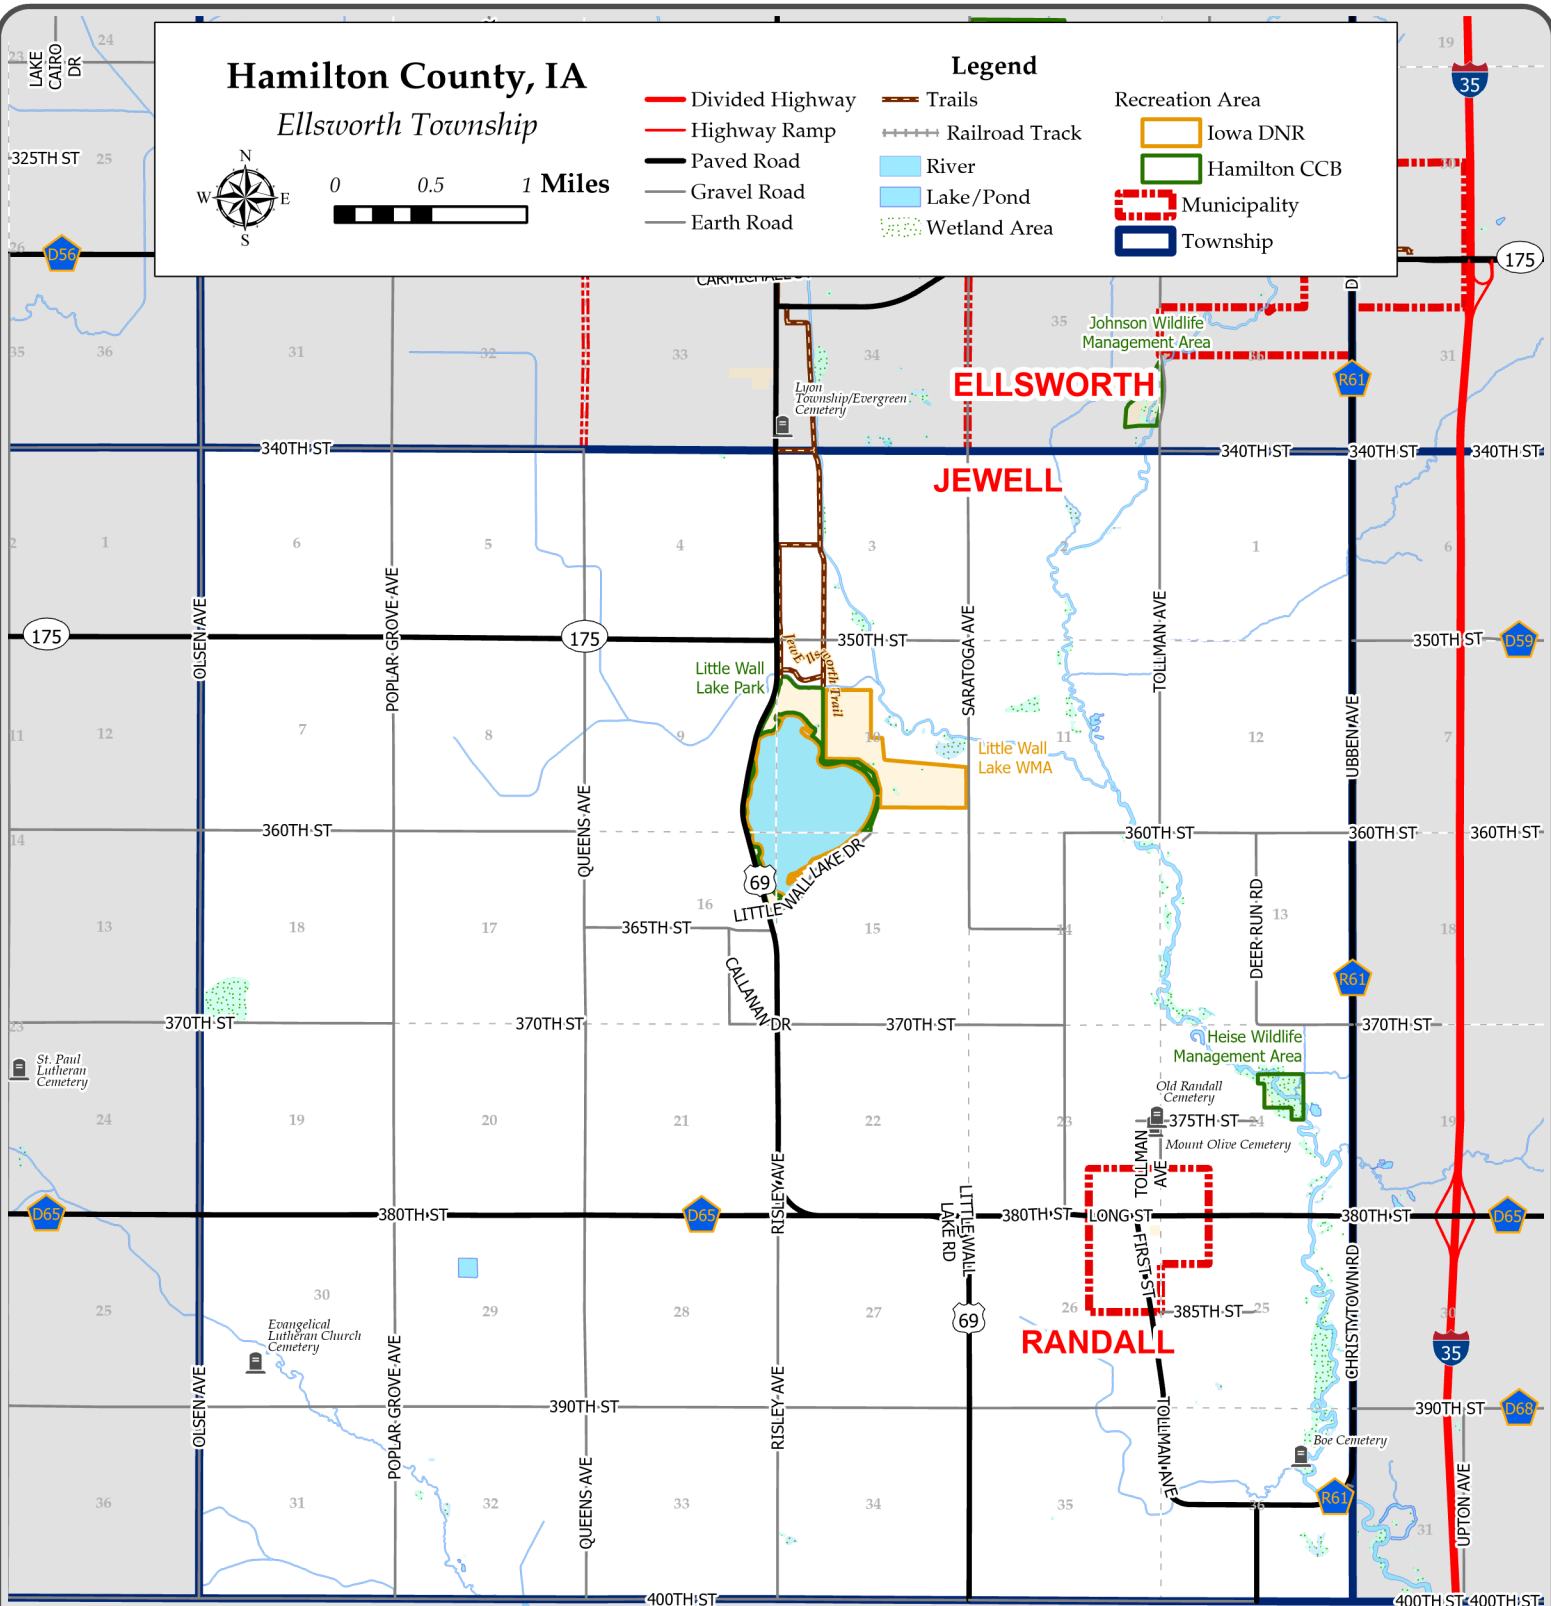

Hamilton County, IA

Ellsworth Township

0 0.5 1 Miles

Legend

- Divided Highway
- Highway Ramp
- Paved Road
- Gravel Road
- Earth Road
- Trails
- Railroad Track
- River
- Lake/Pond
- Wetland Area
- Iowa DNR
- Hamilton CCB
- Municipality
- Township

Hamilton County GIS Office
Hamilton County Iowa

Published: 2/13/2023