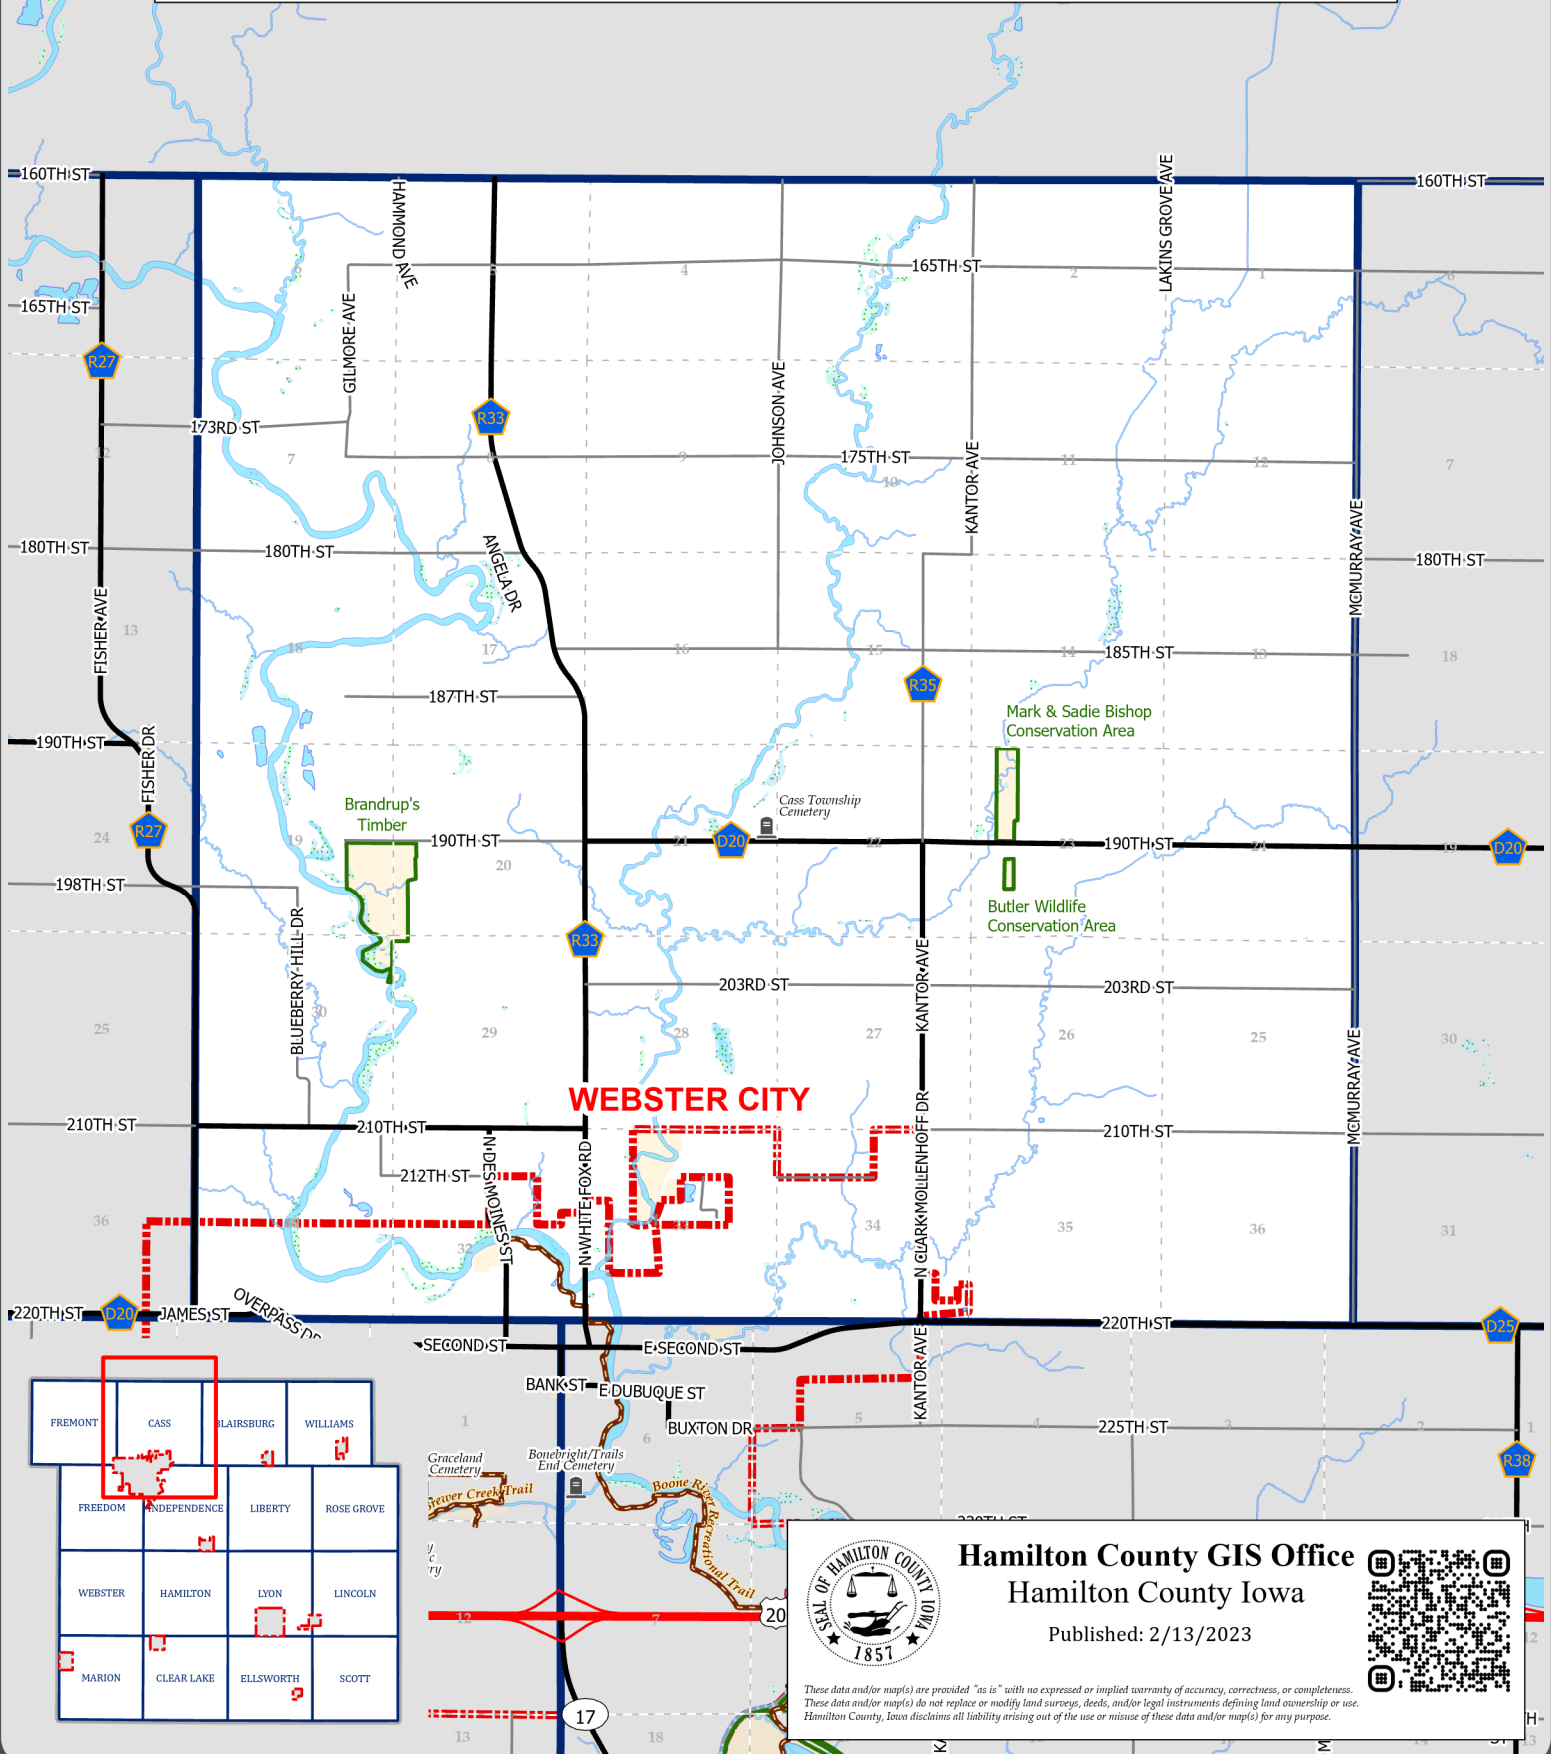

Hamilton County, IA

Cass Township

0 0.5 1 Miles

Legend

- Divided Highway
- Highway Ramp
- Paved Road
- Gravel Road
- Earth Road
- Trails
- Railroad Track
- River
- Lake/Pond
- Wetland Area
- Iowa DNR
- Hamilton CCB
- Municipality
- Township

FREMONT	CASS	BLAIRSBURG	WILLIAMS
FREEDOM	INDEPENDENCE	LIBERTY	ROSE GROVE
WEBSTER	HAMILTON	LYON	LINCOLN
MARION	CLEAR LAKE	ELLSWORTH	SCOTT

Hamilton County GIS Office
Hamilton County Iowa

Published: 2/13/2023