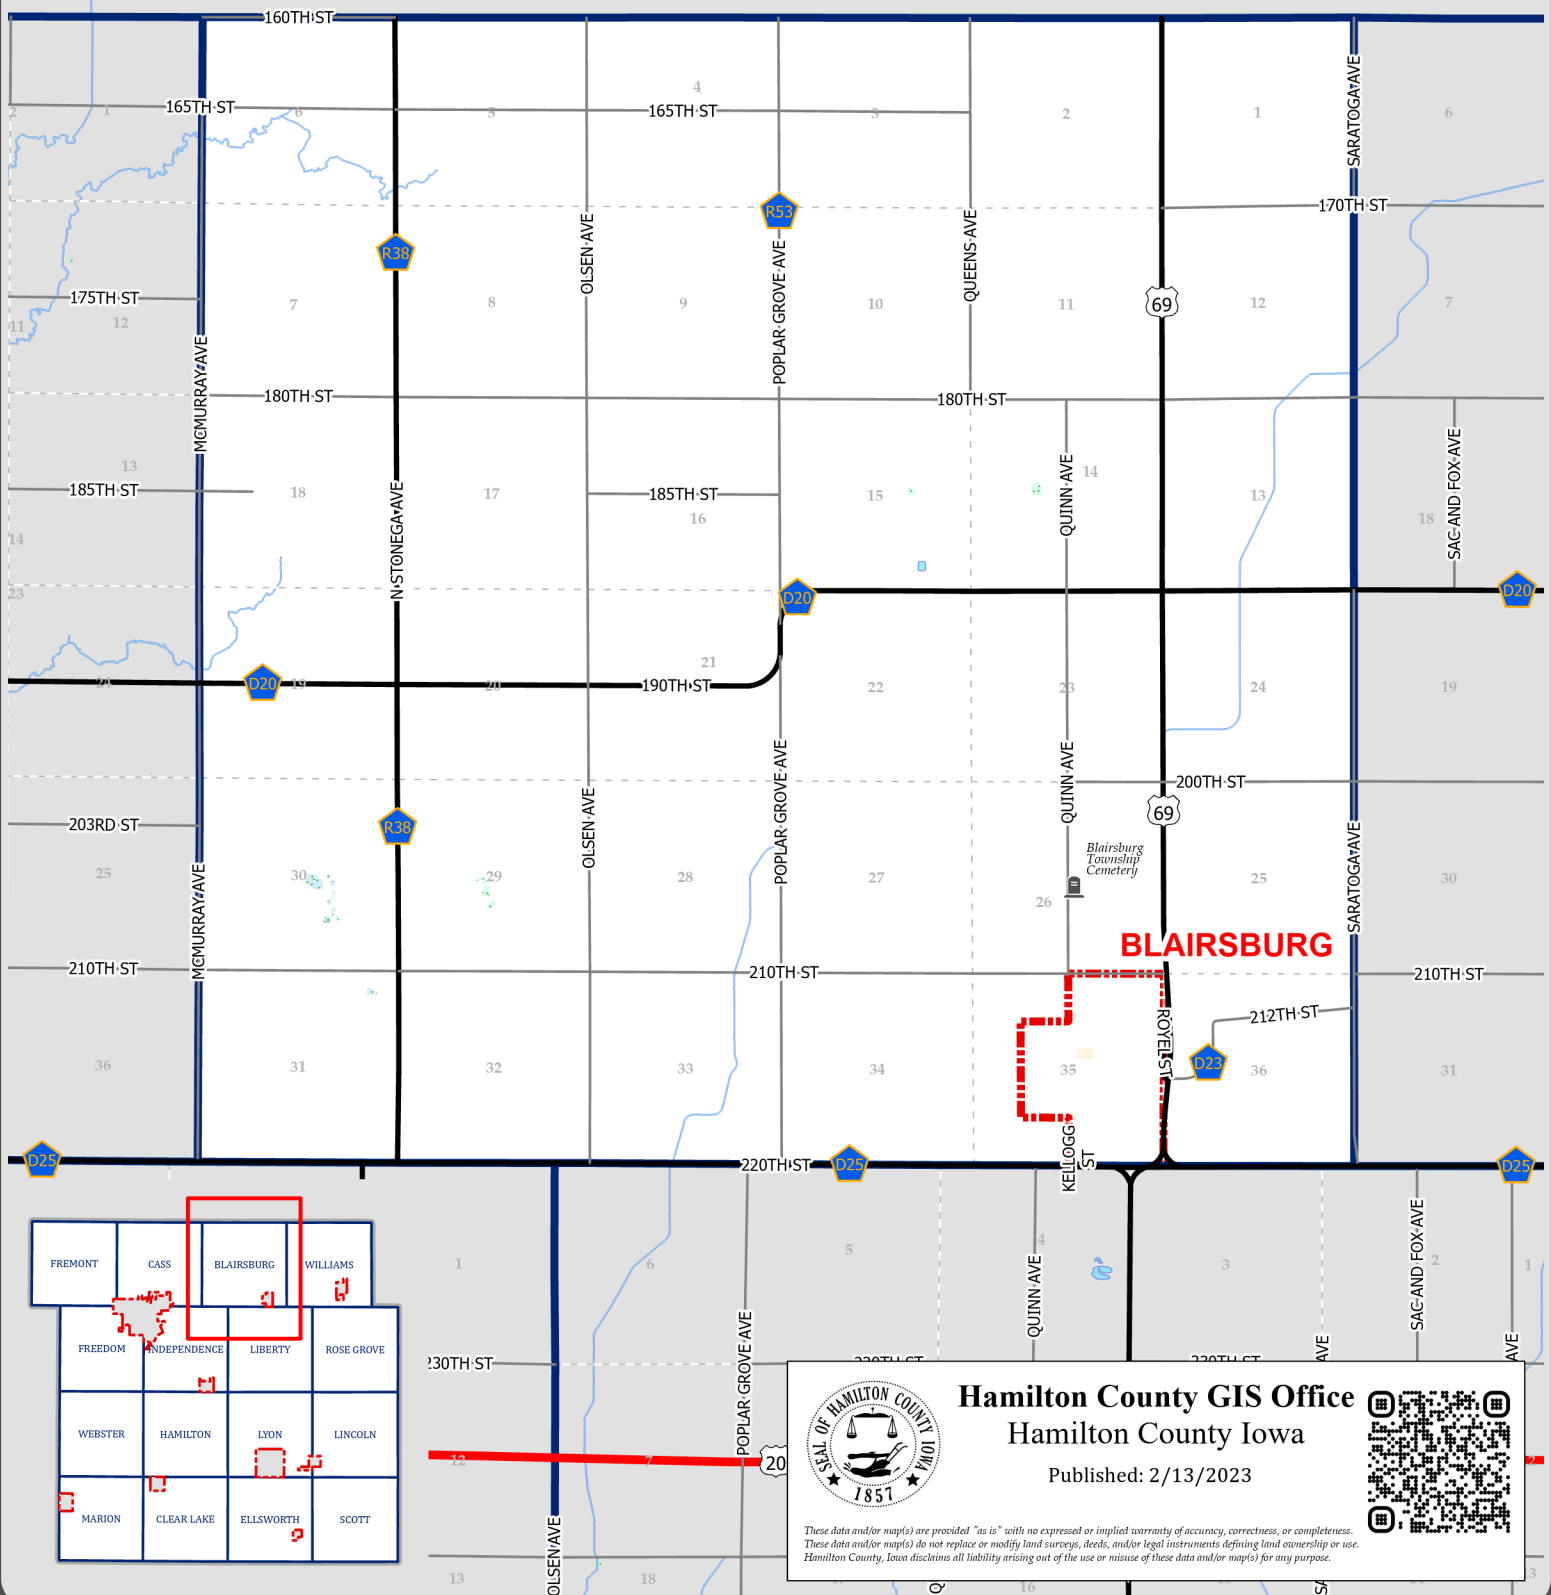

Hamilton County, IA

Blairsburg Township

0 0.5 1 Miles

Legend

- Divided Highway
- Highway Ramp
- Paved Road
- Gravel Road
- Earth Road
- Trails
- Railroad Track
- River
- Lake/Pond
- Wetland Area
- Iowa DNR
- Hamilton CCB
- Municipality
- Township

Hamilton County GIS Office
Hamilton County Iowa

Published: 2/13/2023