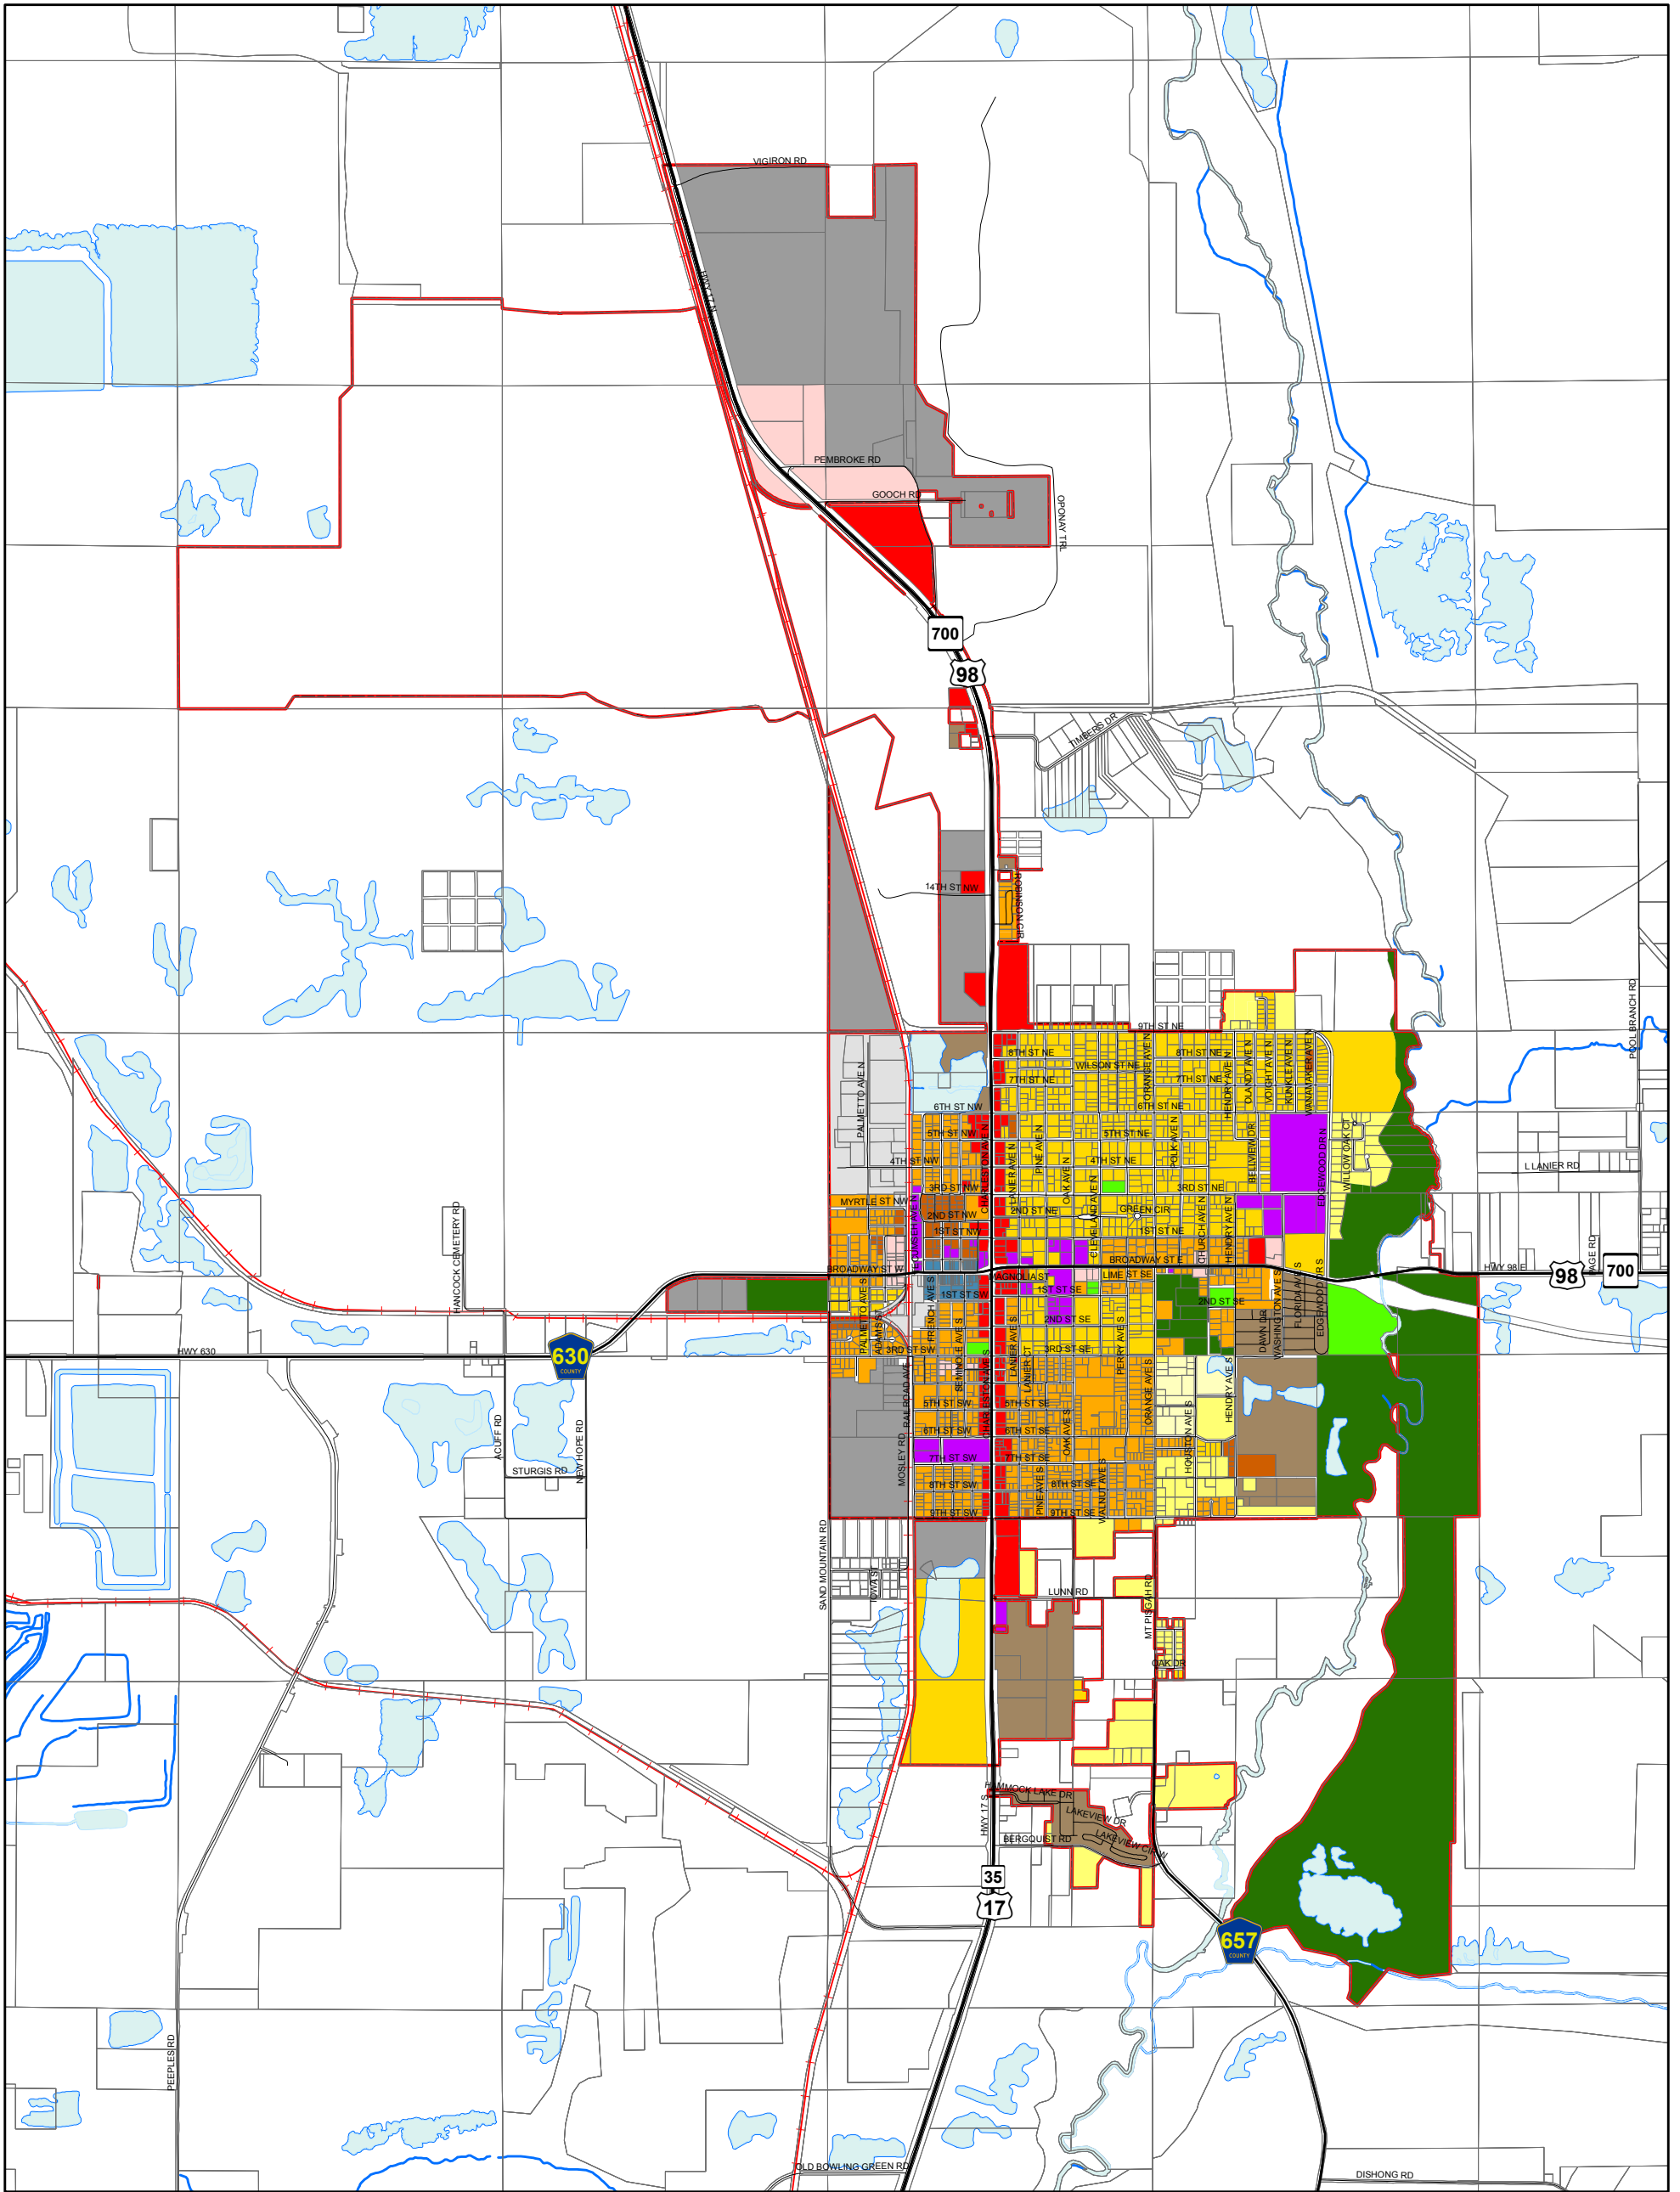

CITY OF FORT MEADE - ZONING MAP

DISCLAIMER:

The information on this map should be considered conceptual and subject to change. This map is not a survey.

Data Sources:
 Central Florida Regional Planning Council
 Florida Department of Transportation
 Polk County Property Appraiser
 City of Fort Meade

ZONING

RE	C-1
R-1A	C-2
R-1B	M-1
R-1C	M-2
R-2	PB
MHP	PR
HIS	CON