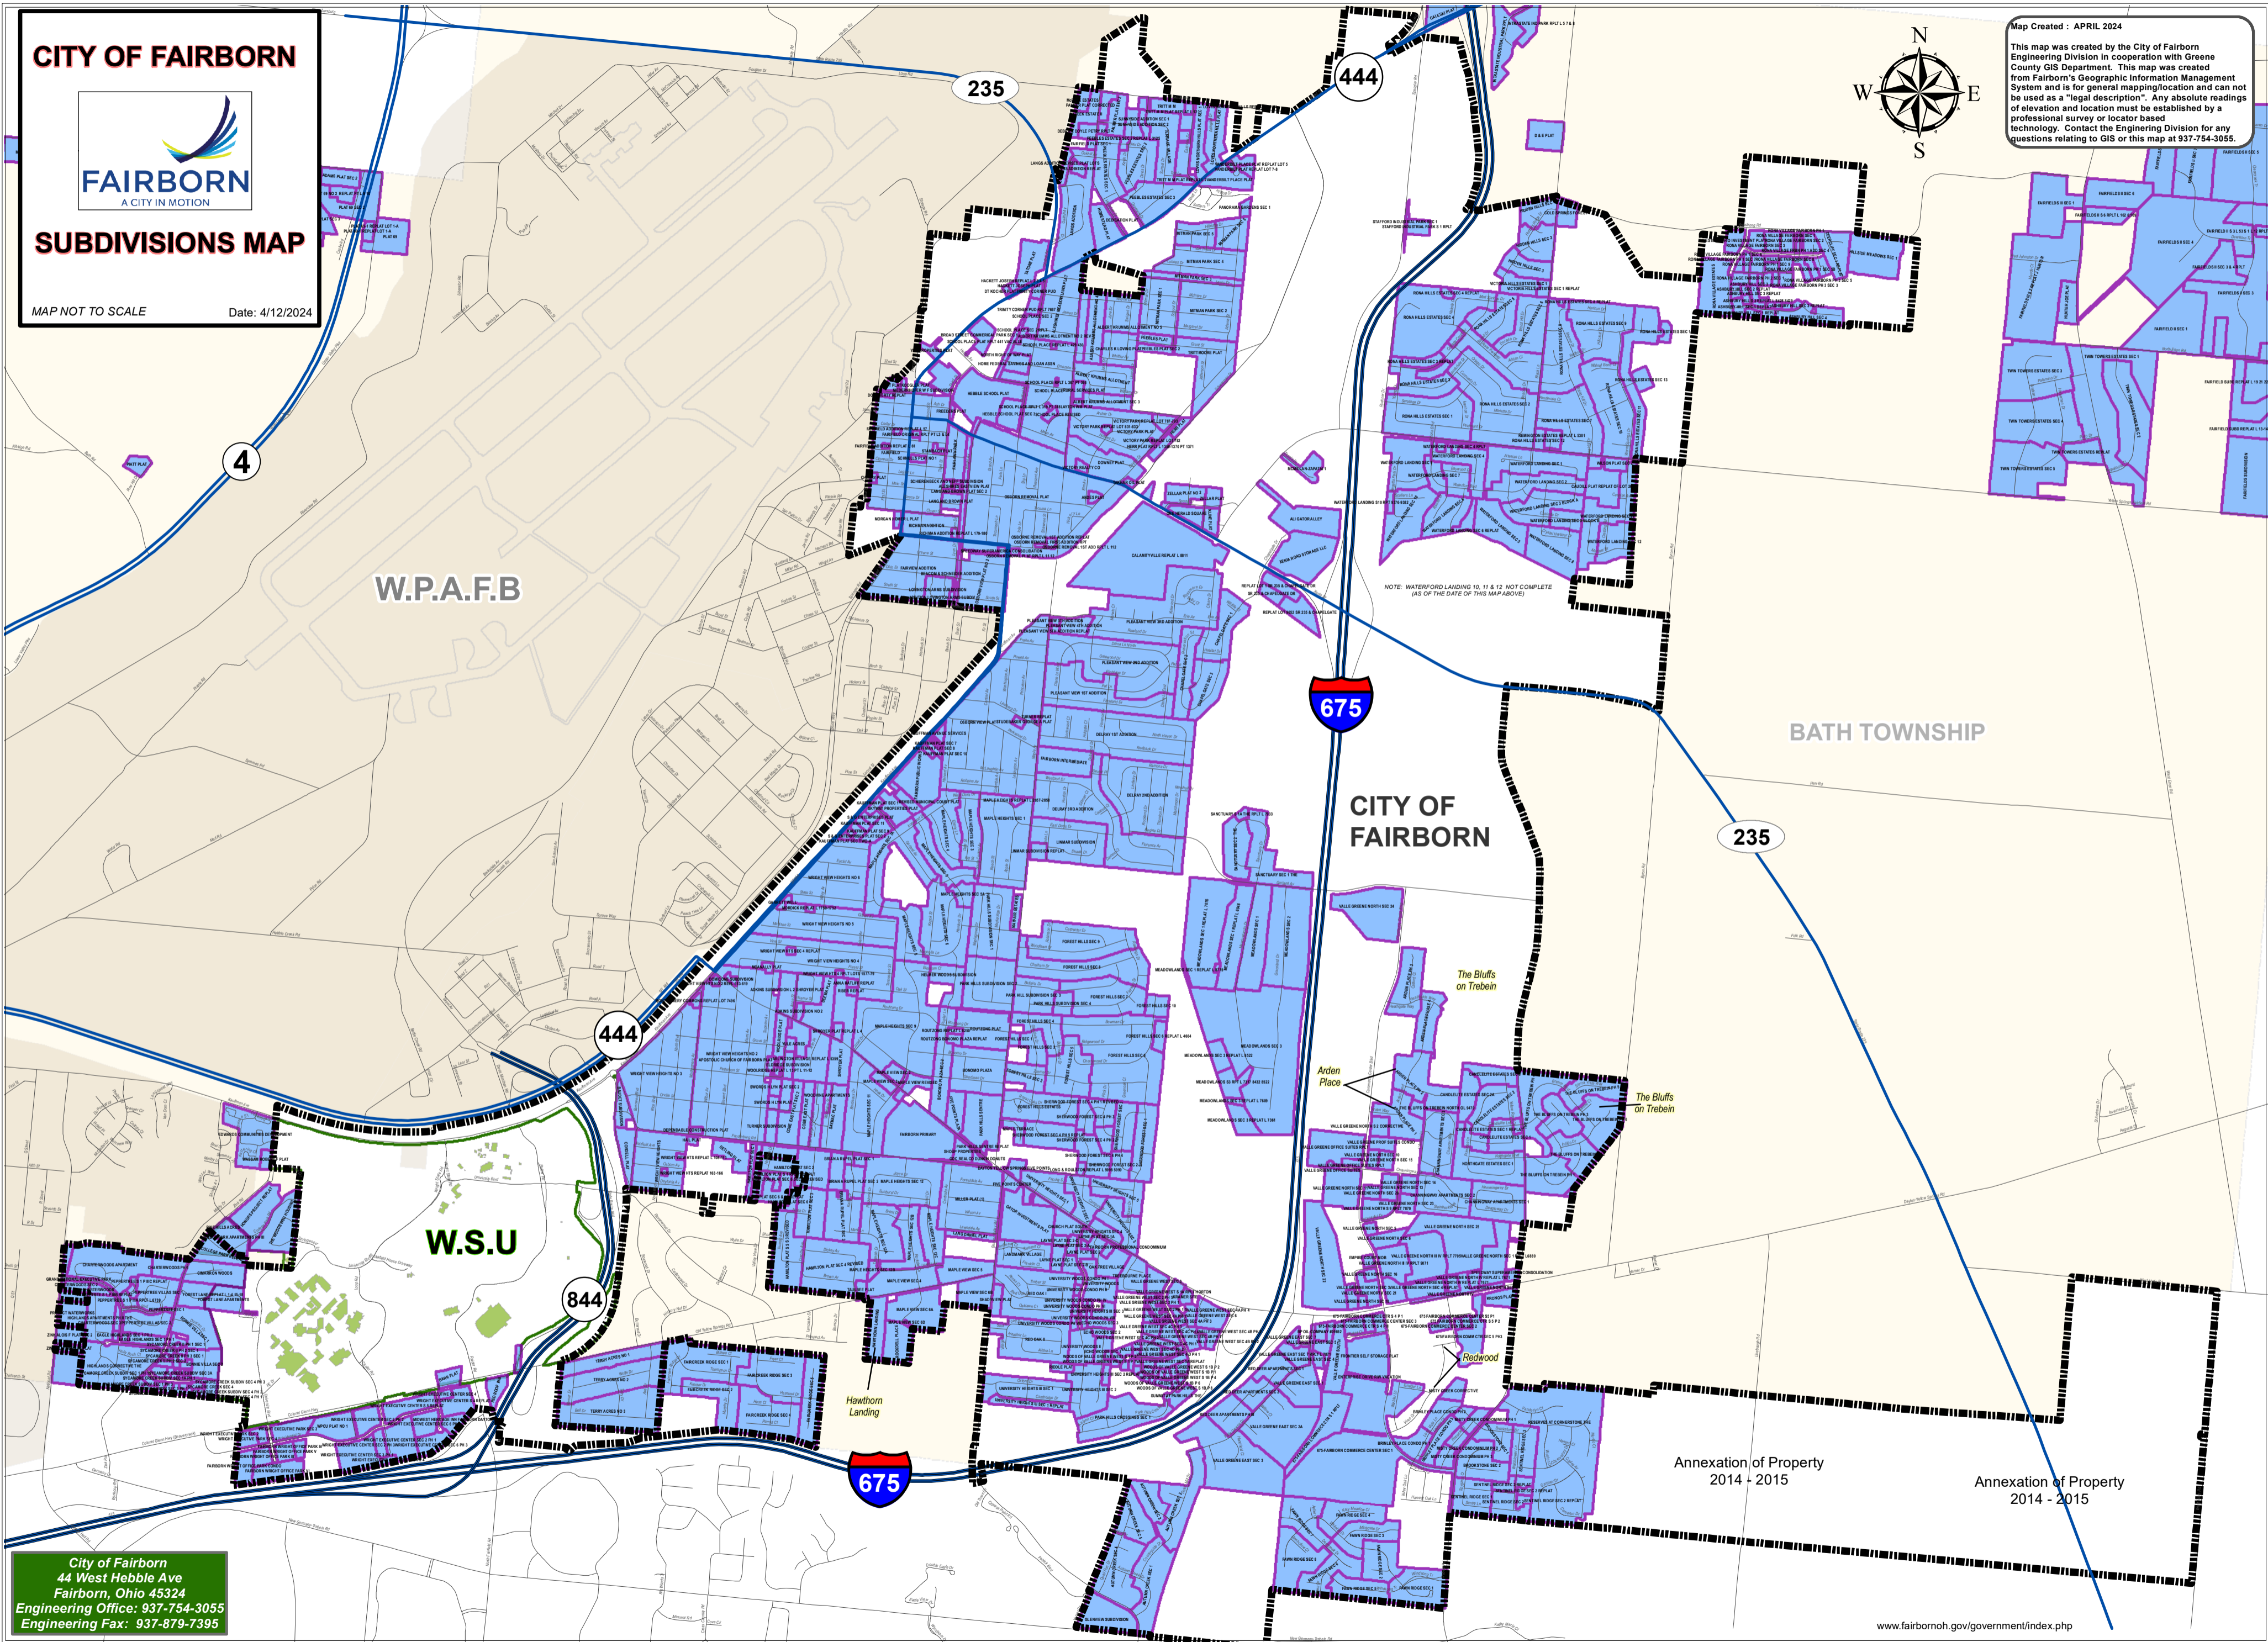

CITY OF FAIRBORN

SUBDIVISIONS MAP

MAP NOT TO SCALE

Date: 4/12/2024

Map Created : APRIL 2024

City of Fairborn
44 West Hebble Ave
Fairborn, Ohio 45324
Engineering Office: 937-754-3055
Engineering Fax: 937-879-7395

www.fairbornoh.gov/government/index.php