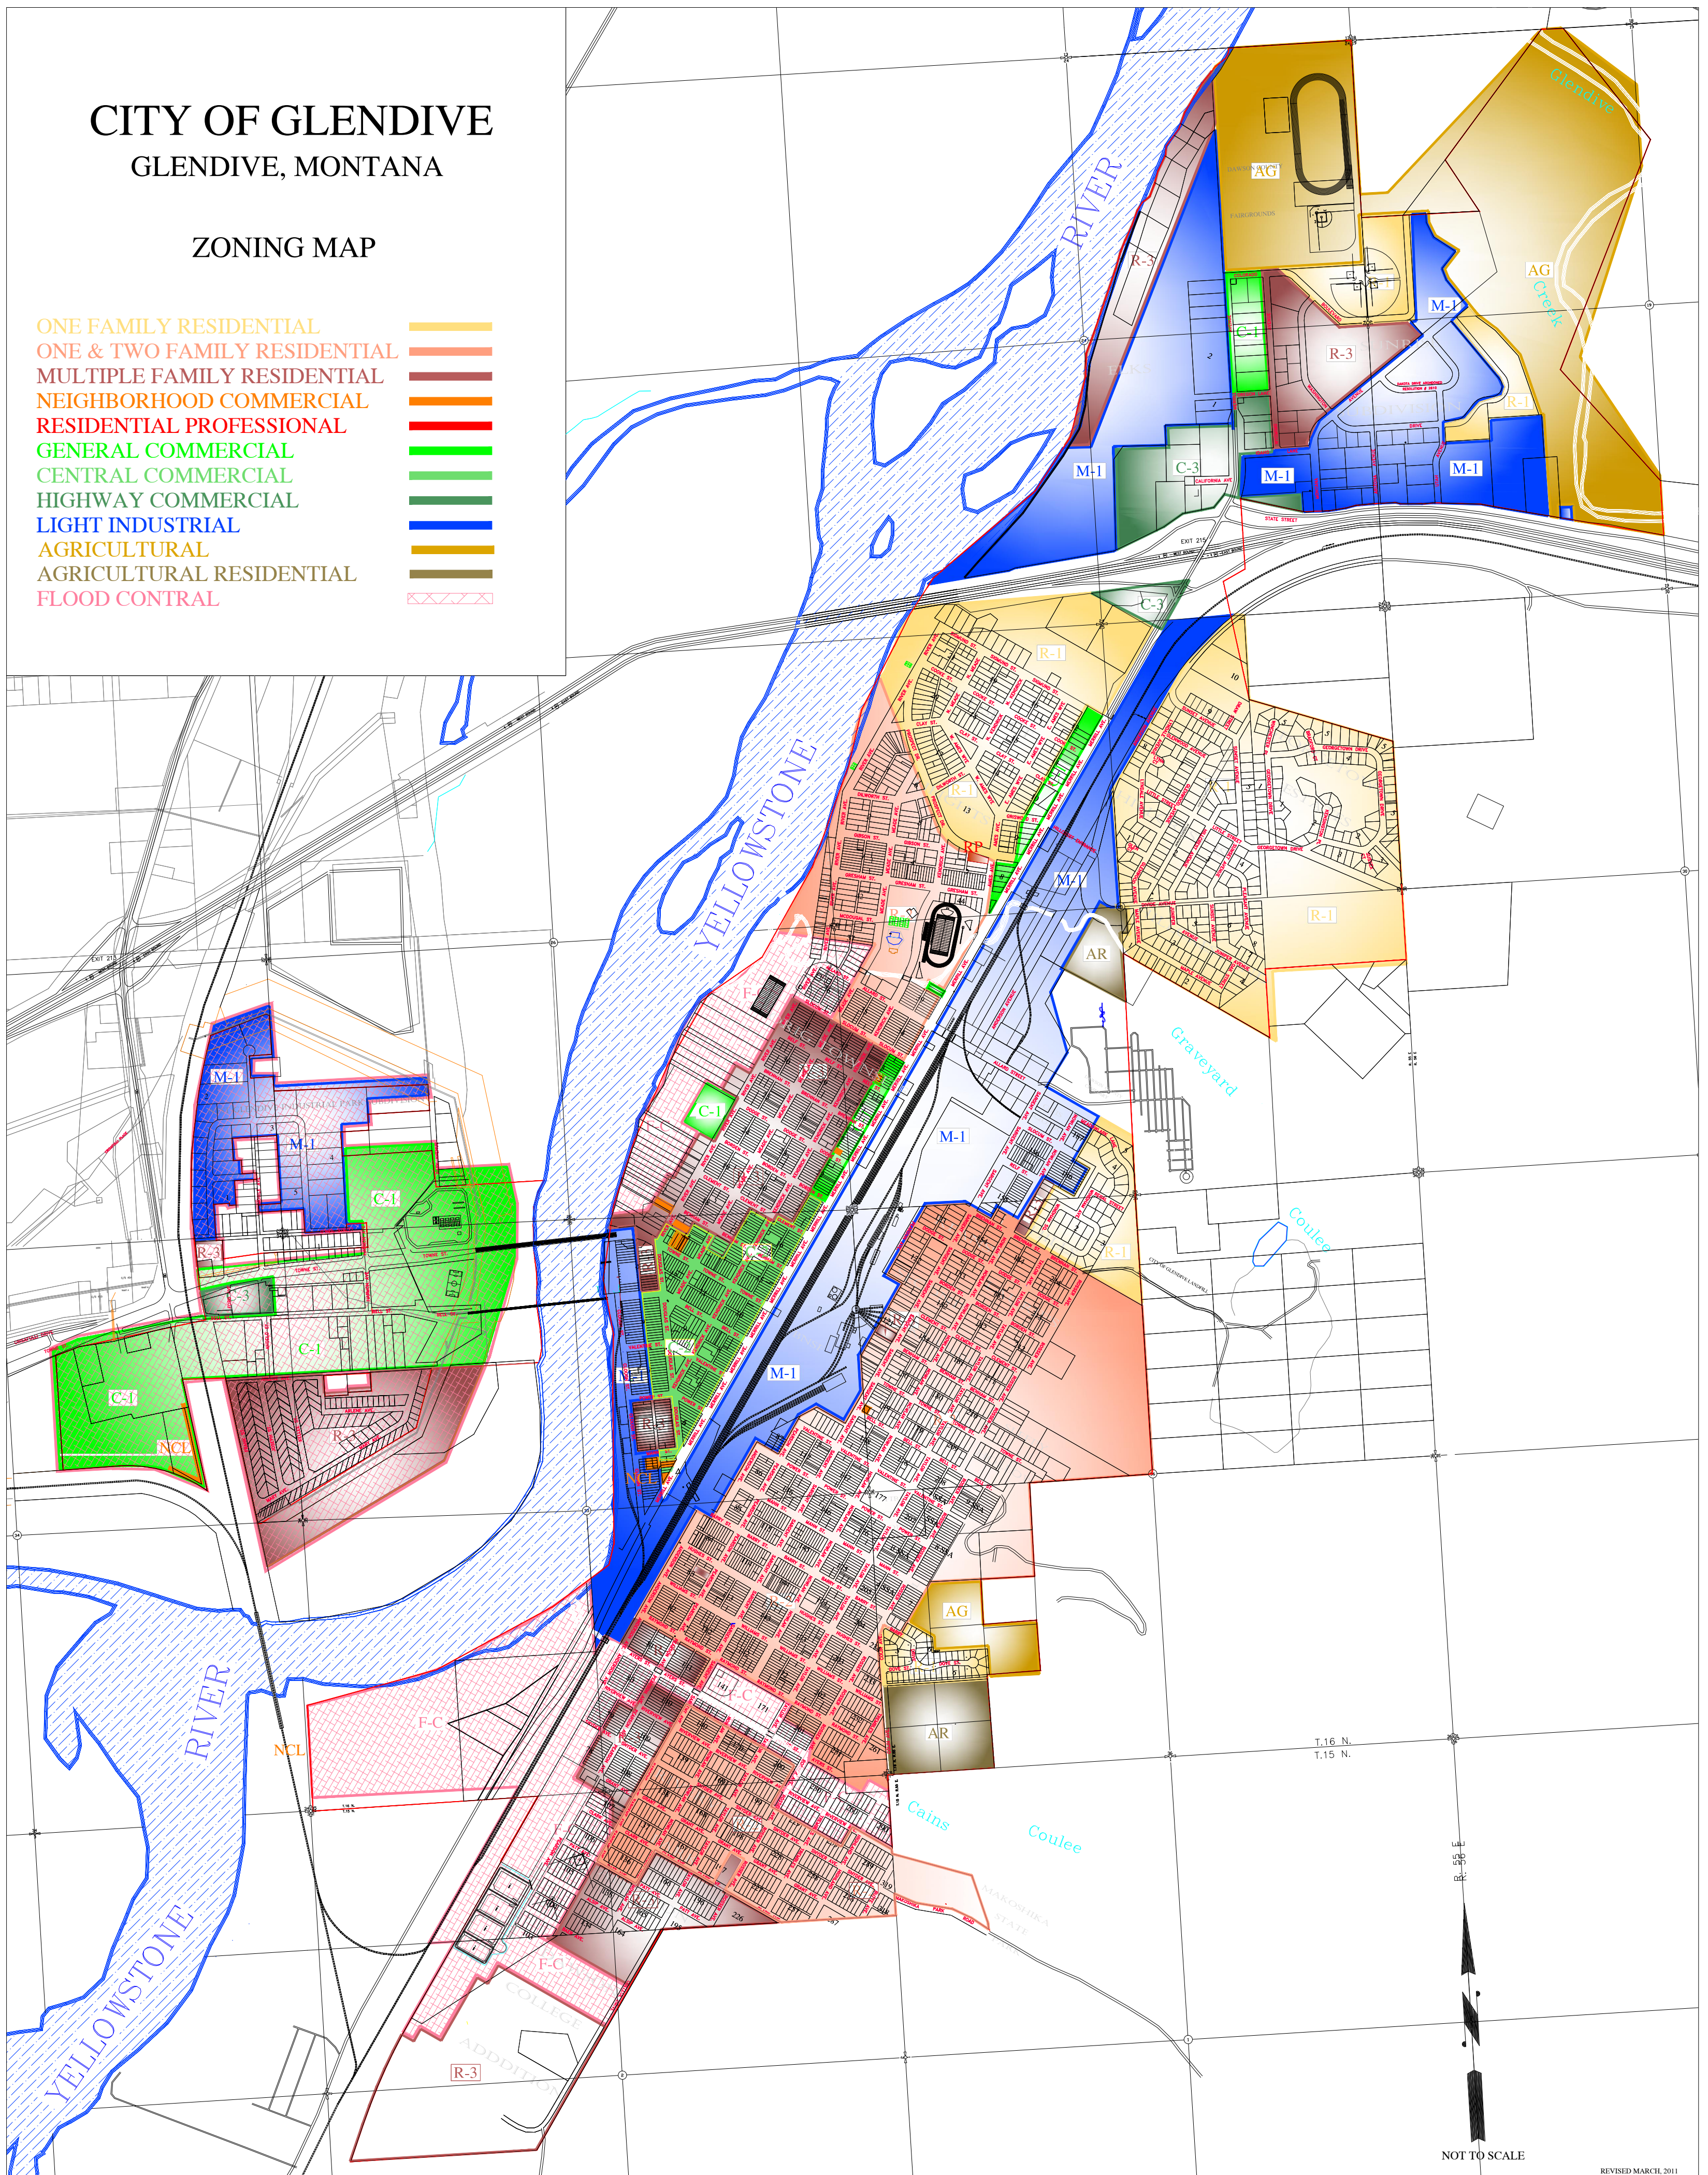

CITY OF GLENDIVE

GLENDIVE, MONTANA

ZONING MAP

- ONE FAMILY RESIDENTIAL
- ONE & TWO FAMILY RESIDENTIAL
- MULTIPLE FAMILY RESIDENTIAL
- NEIGHBORHOOD COMMERCIAL
- RESIDENTIAL PROFESSIONAL
- GENERAL COMMERCIAL
- CENTRAL COMMERCIAL
- HIGHWAY COMMERCIAL
- LIGHT INDUSTRIAL
- AGRICULTURAL
- AGRICULTURAL RESIDENTIAL
- FLOOD CONTROL

NOT TO SCALE

REVISED MARCH, 2011