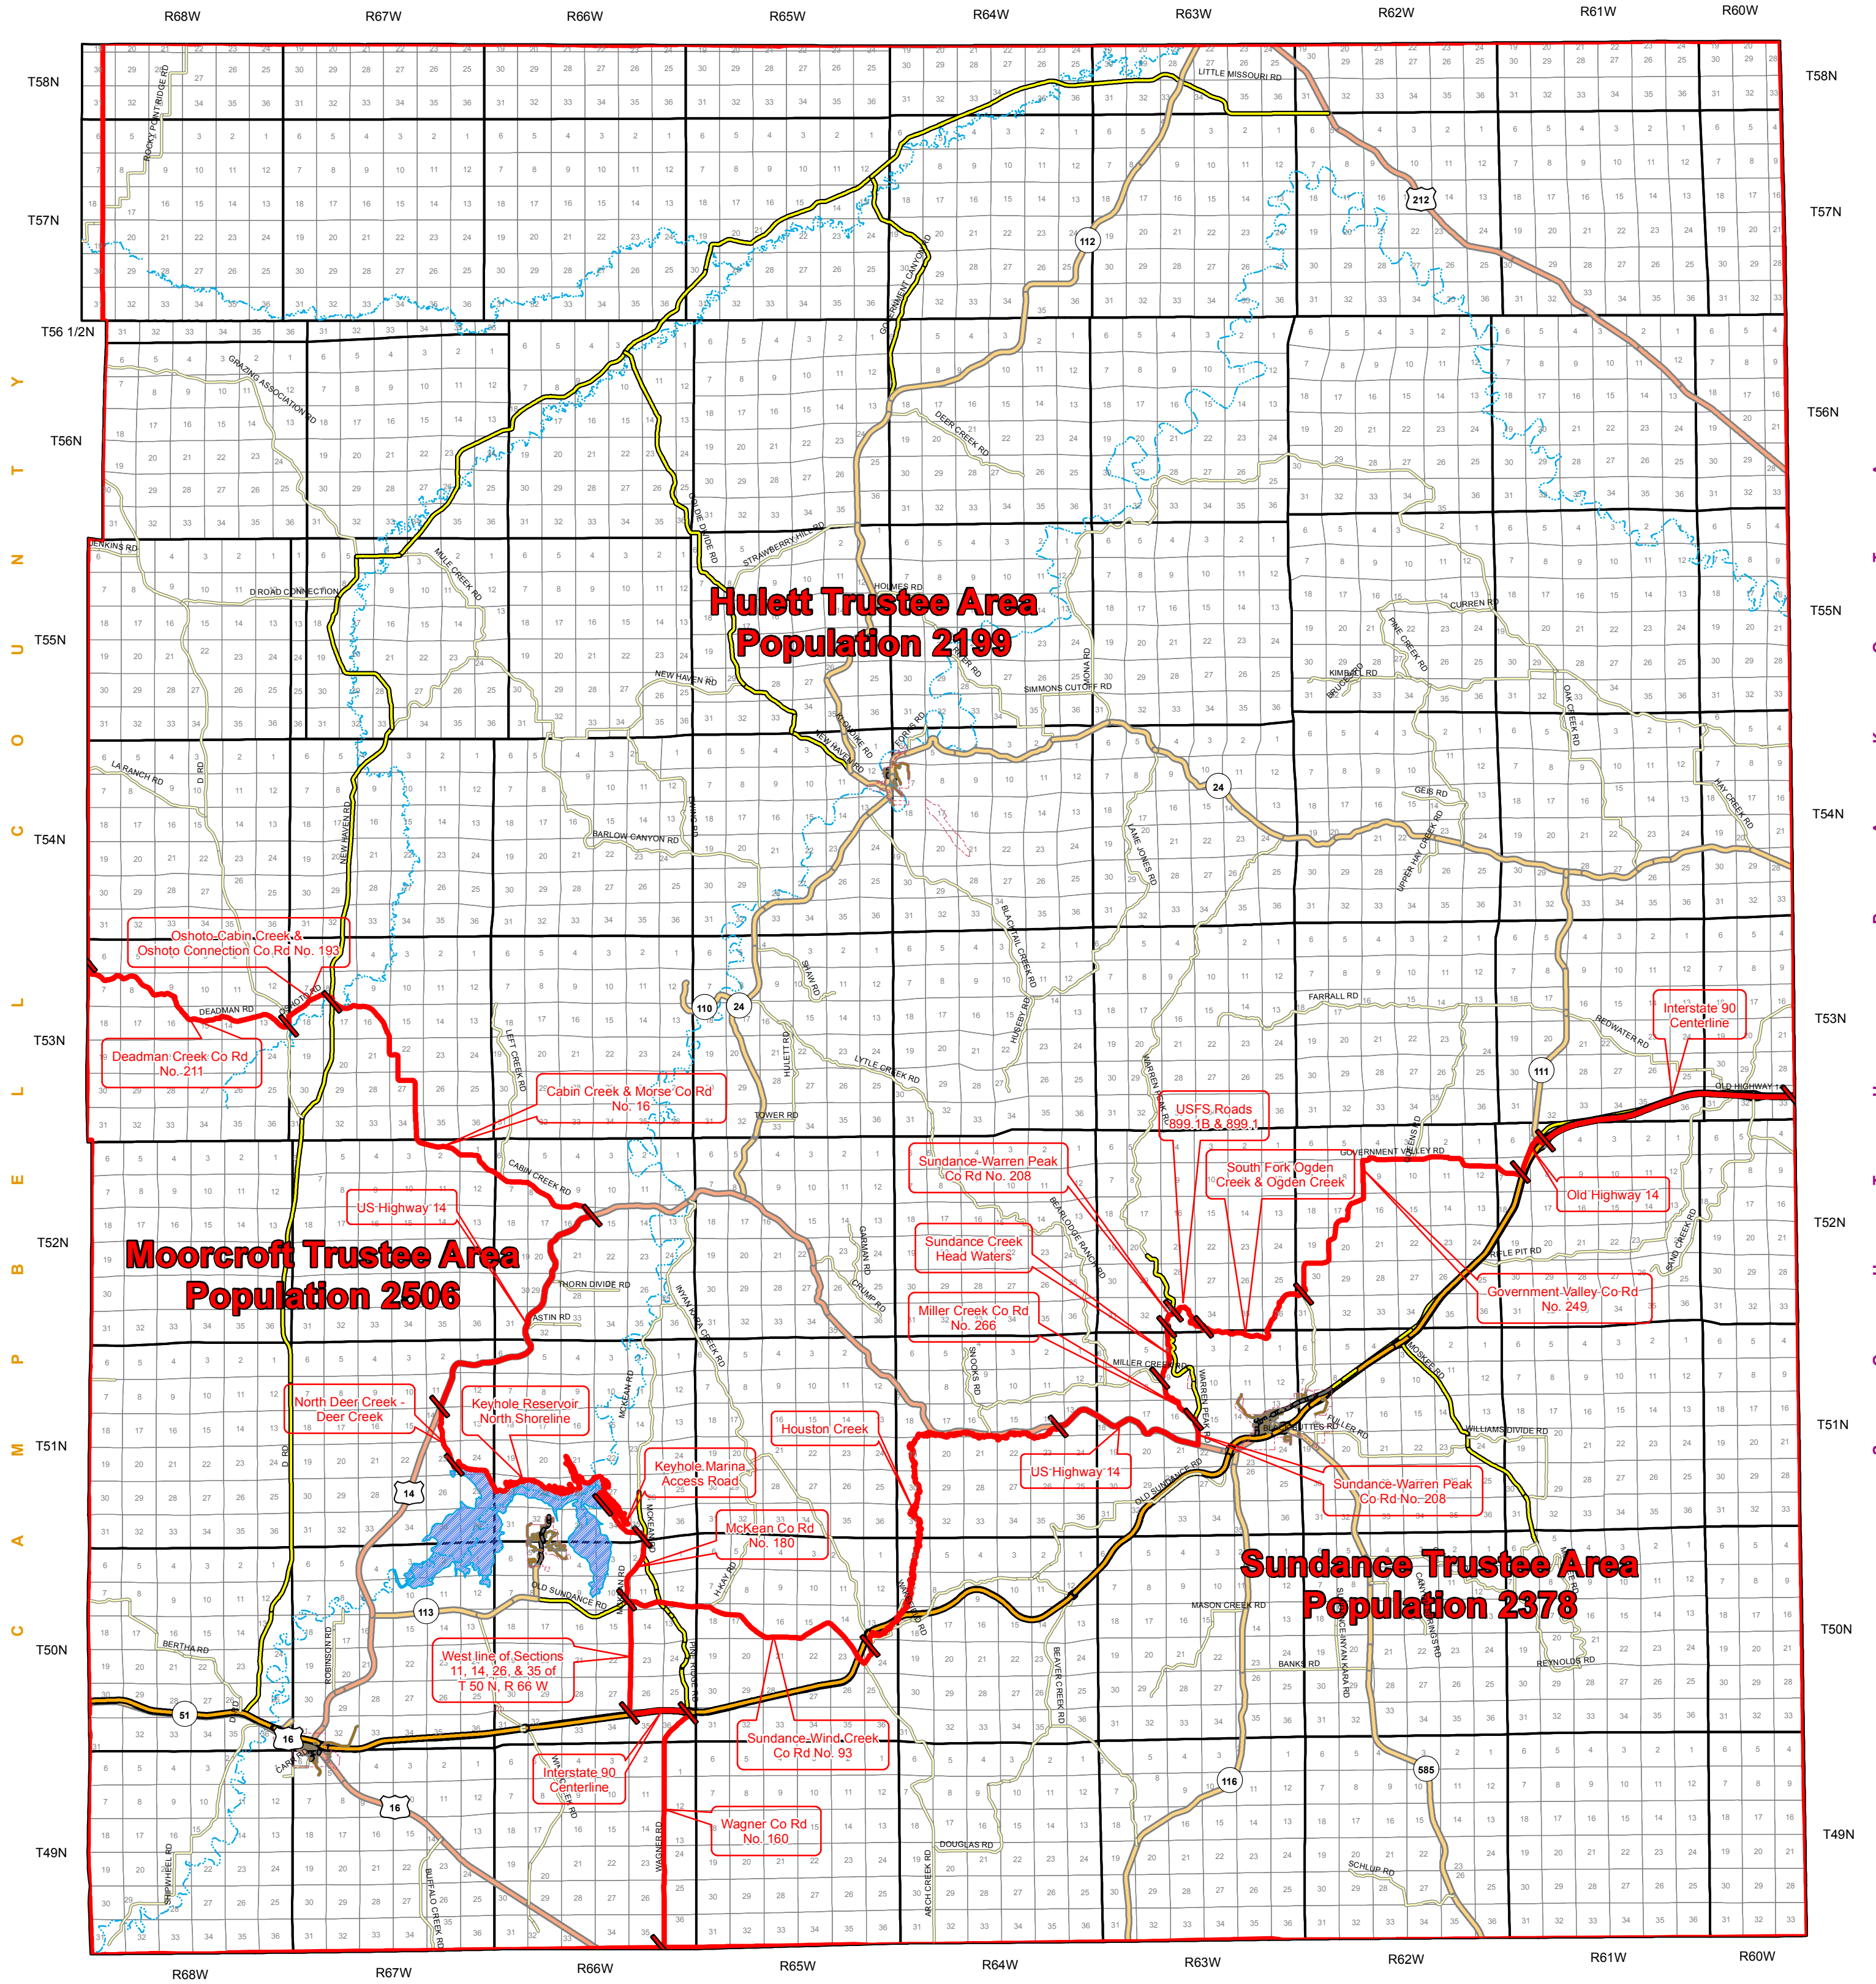

# Crook County Medical Services District Trustee Areas

## Crook County, Wyoming

M O N T A N A

W E S T O N C O U N T Y