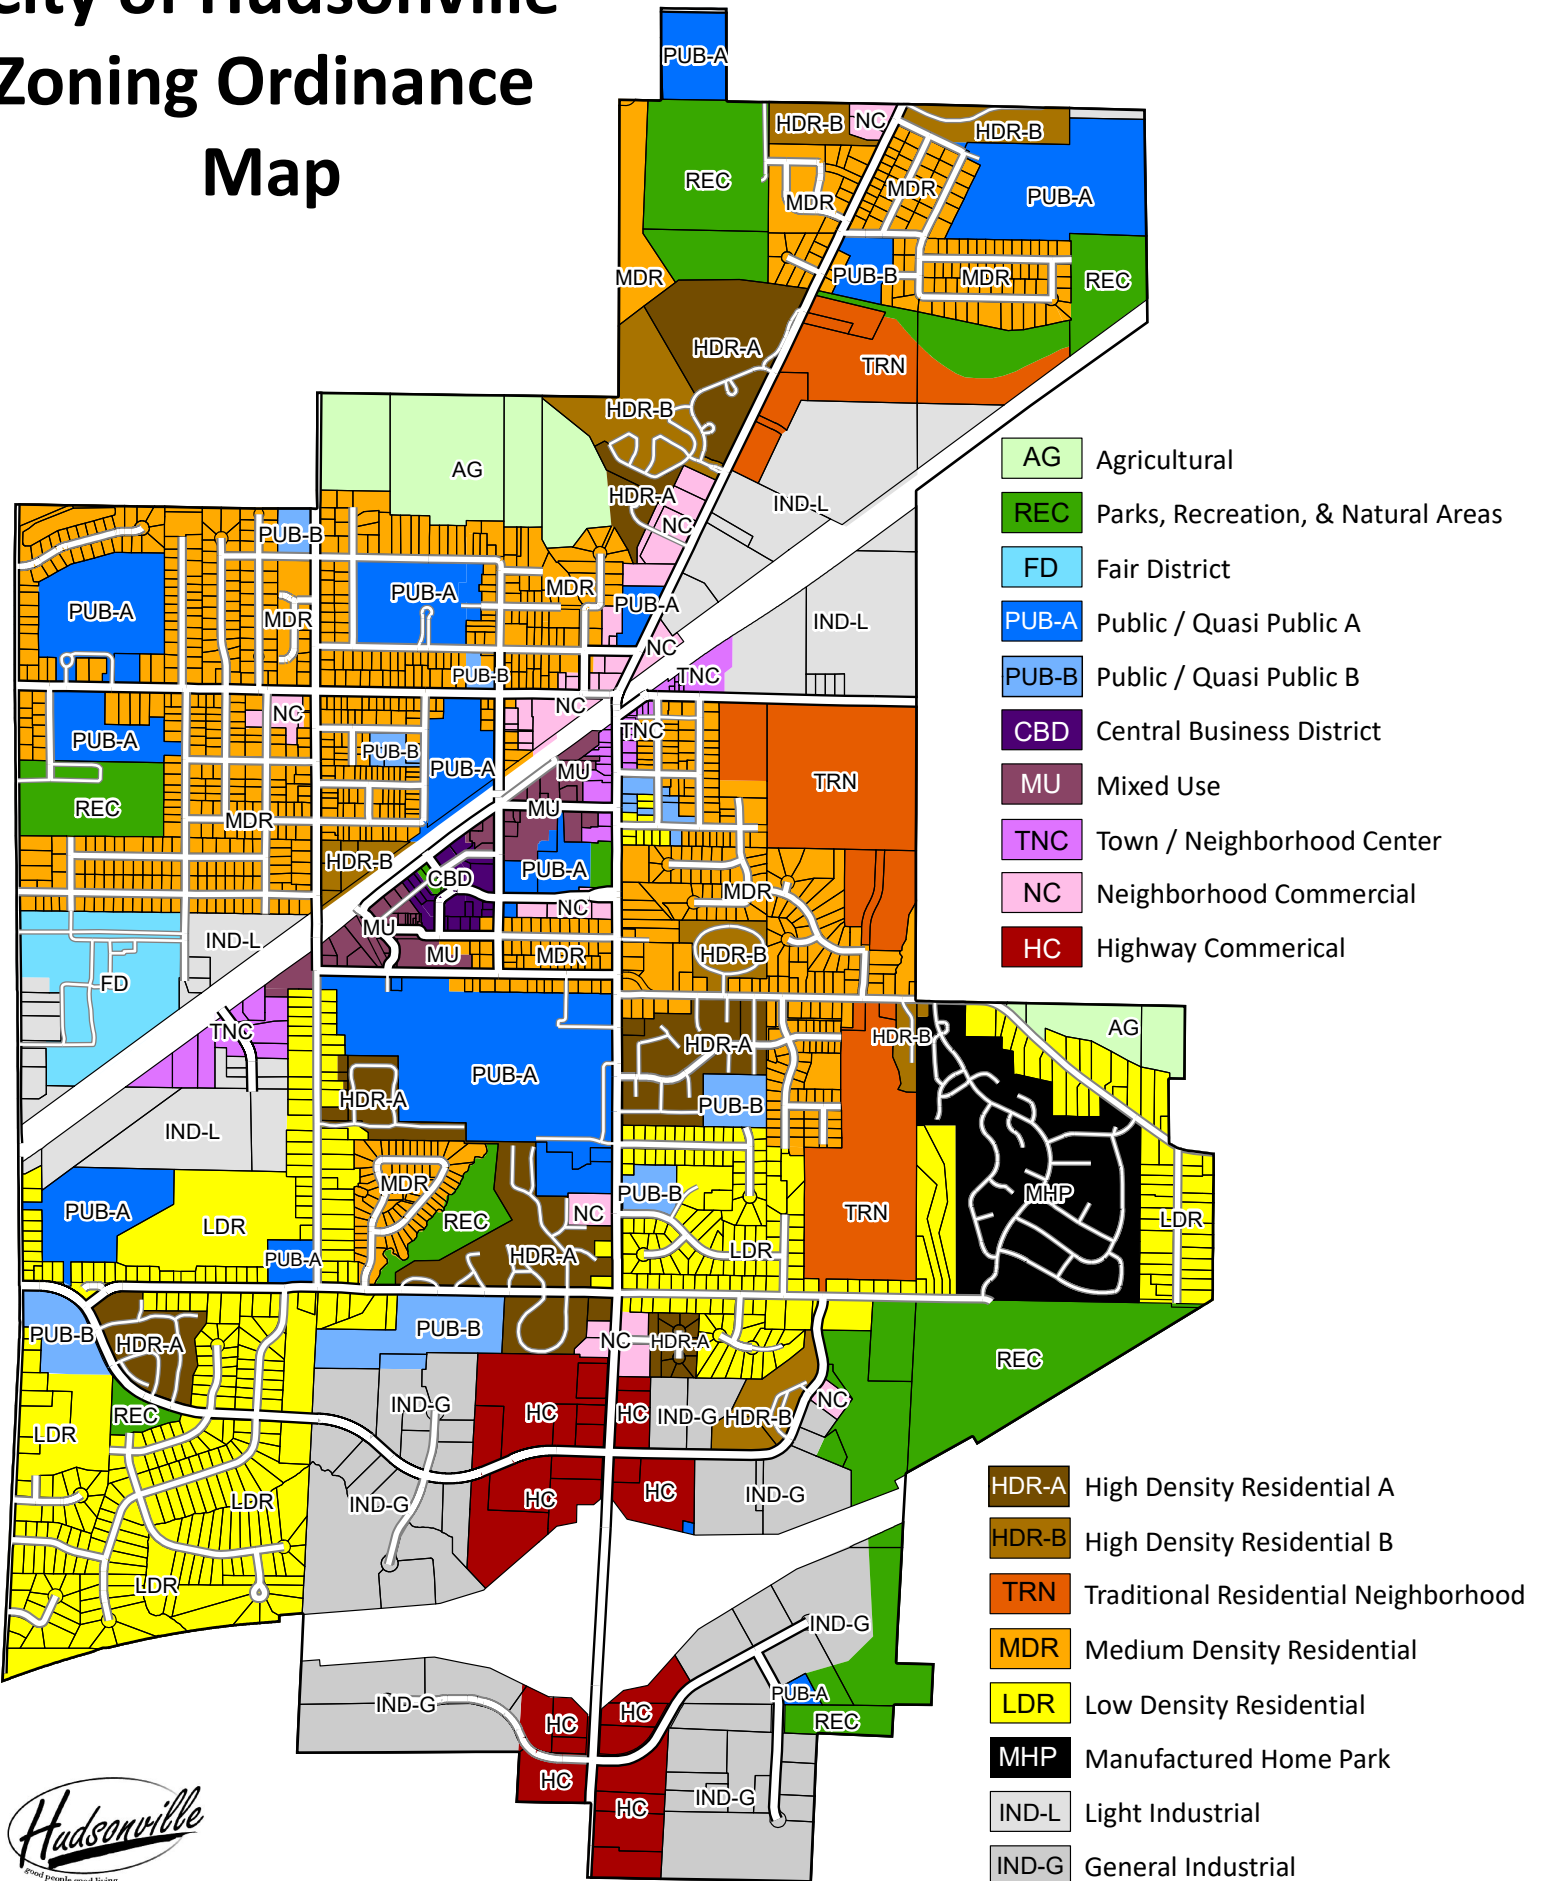

# City of Hudsonville Zoning Ordinance Map

0 500 1,000 2,000 3,000 4,000 5,000 Feet

Map ©2026 City of Hudsonville and REGIS. All Rights Reserved.  
Map made with REGIS based on official City of Hudsonville data.