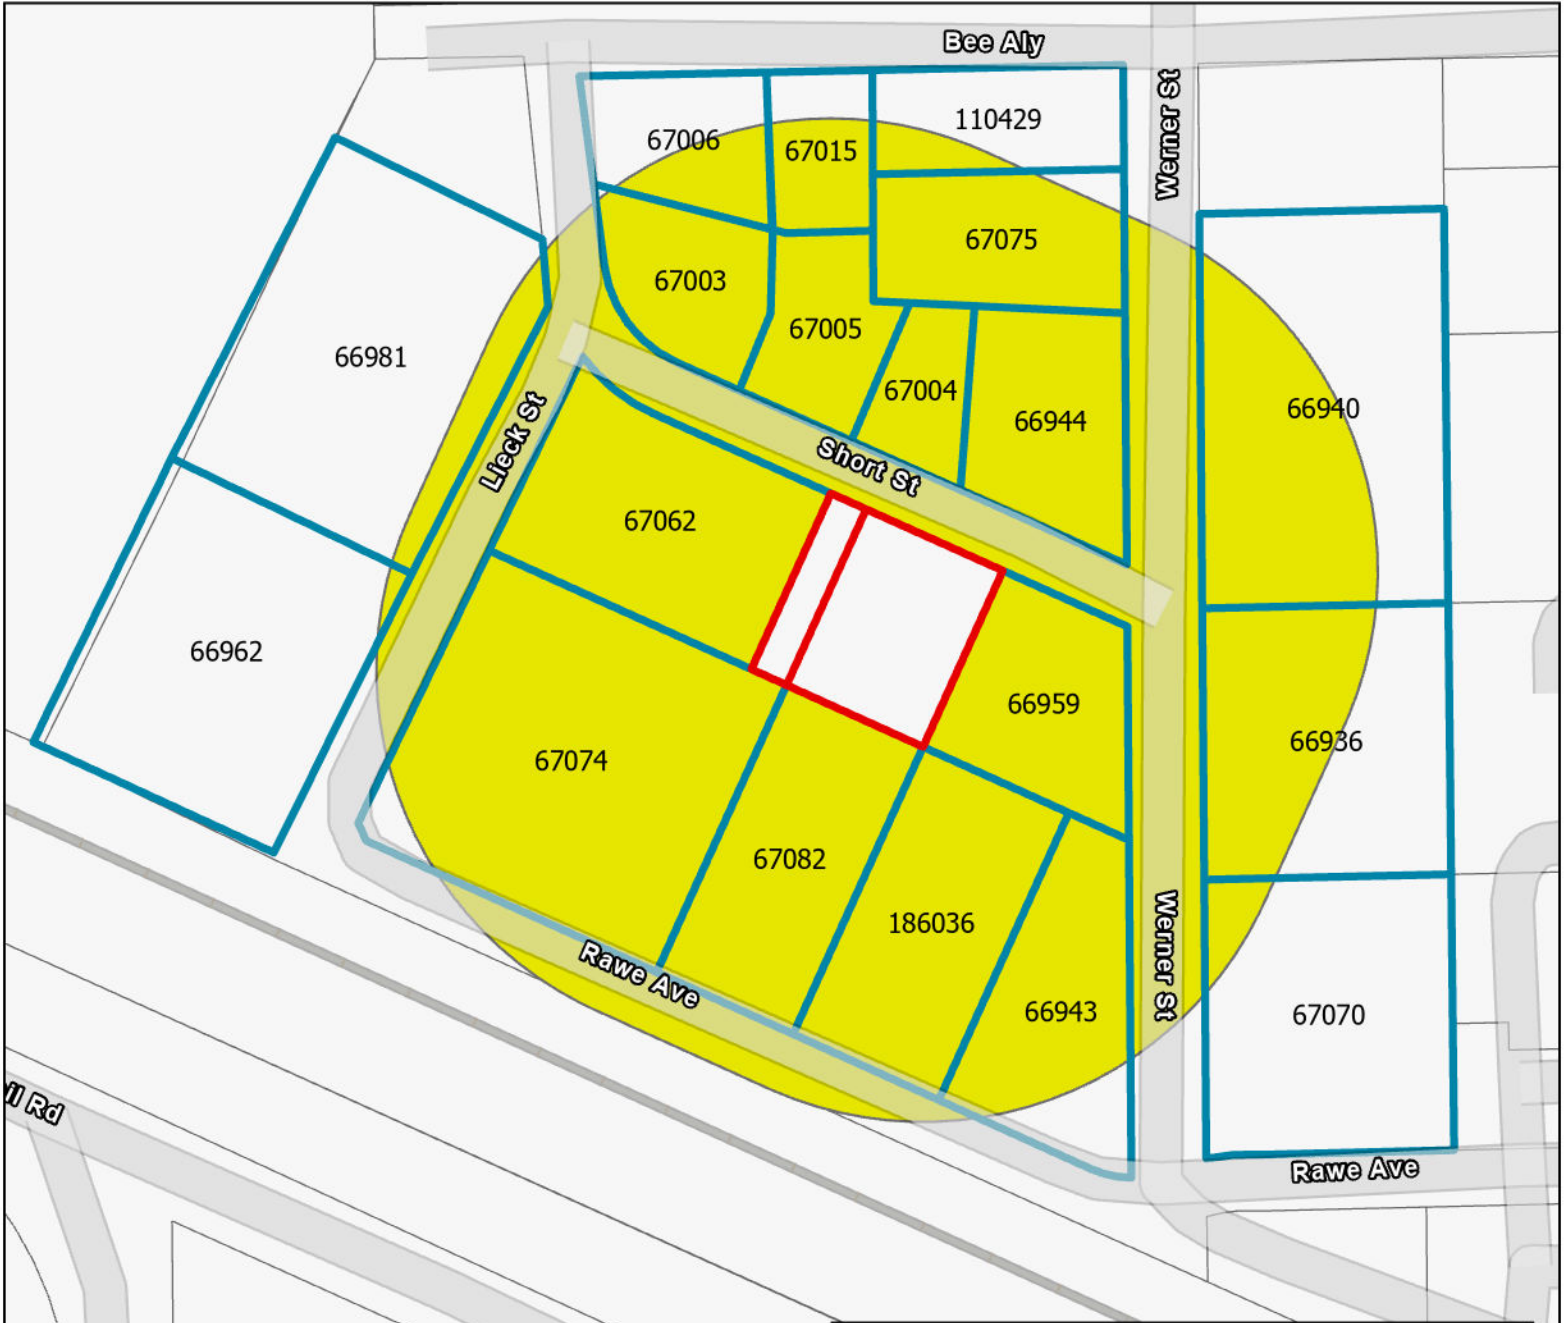

Exhibit A

200' Notification Map

-  Requestor: 102 Short Street
-  Properties in 200' Notification Area
-  200' Notification Area
-  Parcel Boundaries
-  Cibolo City Limits

0 100 200 Feet

February 2024

Wiederstein S