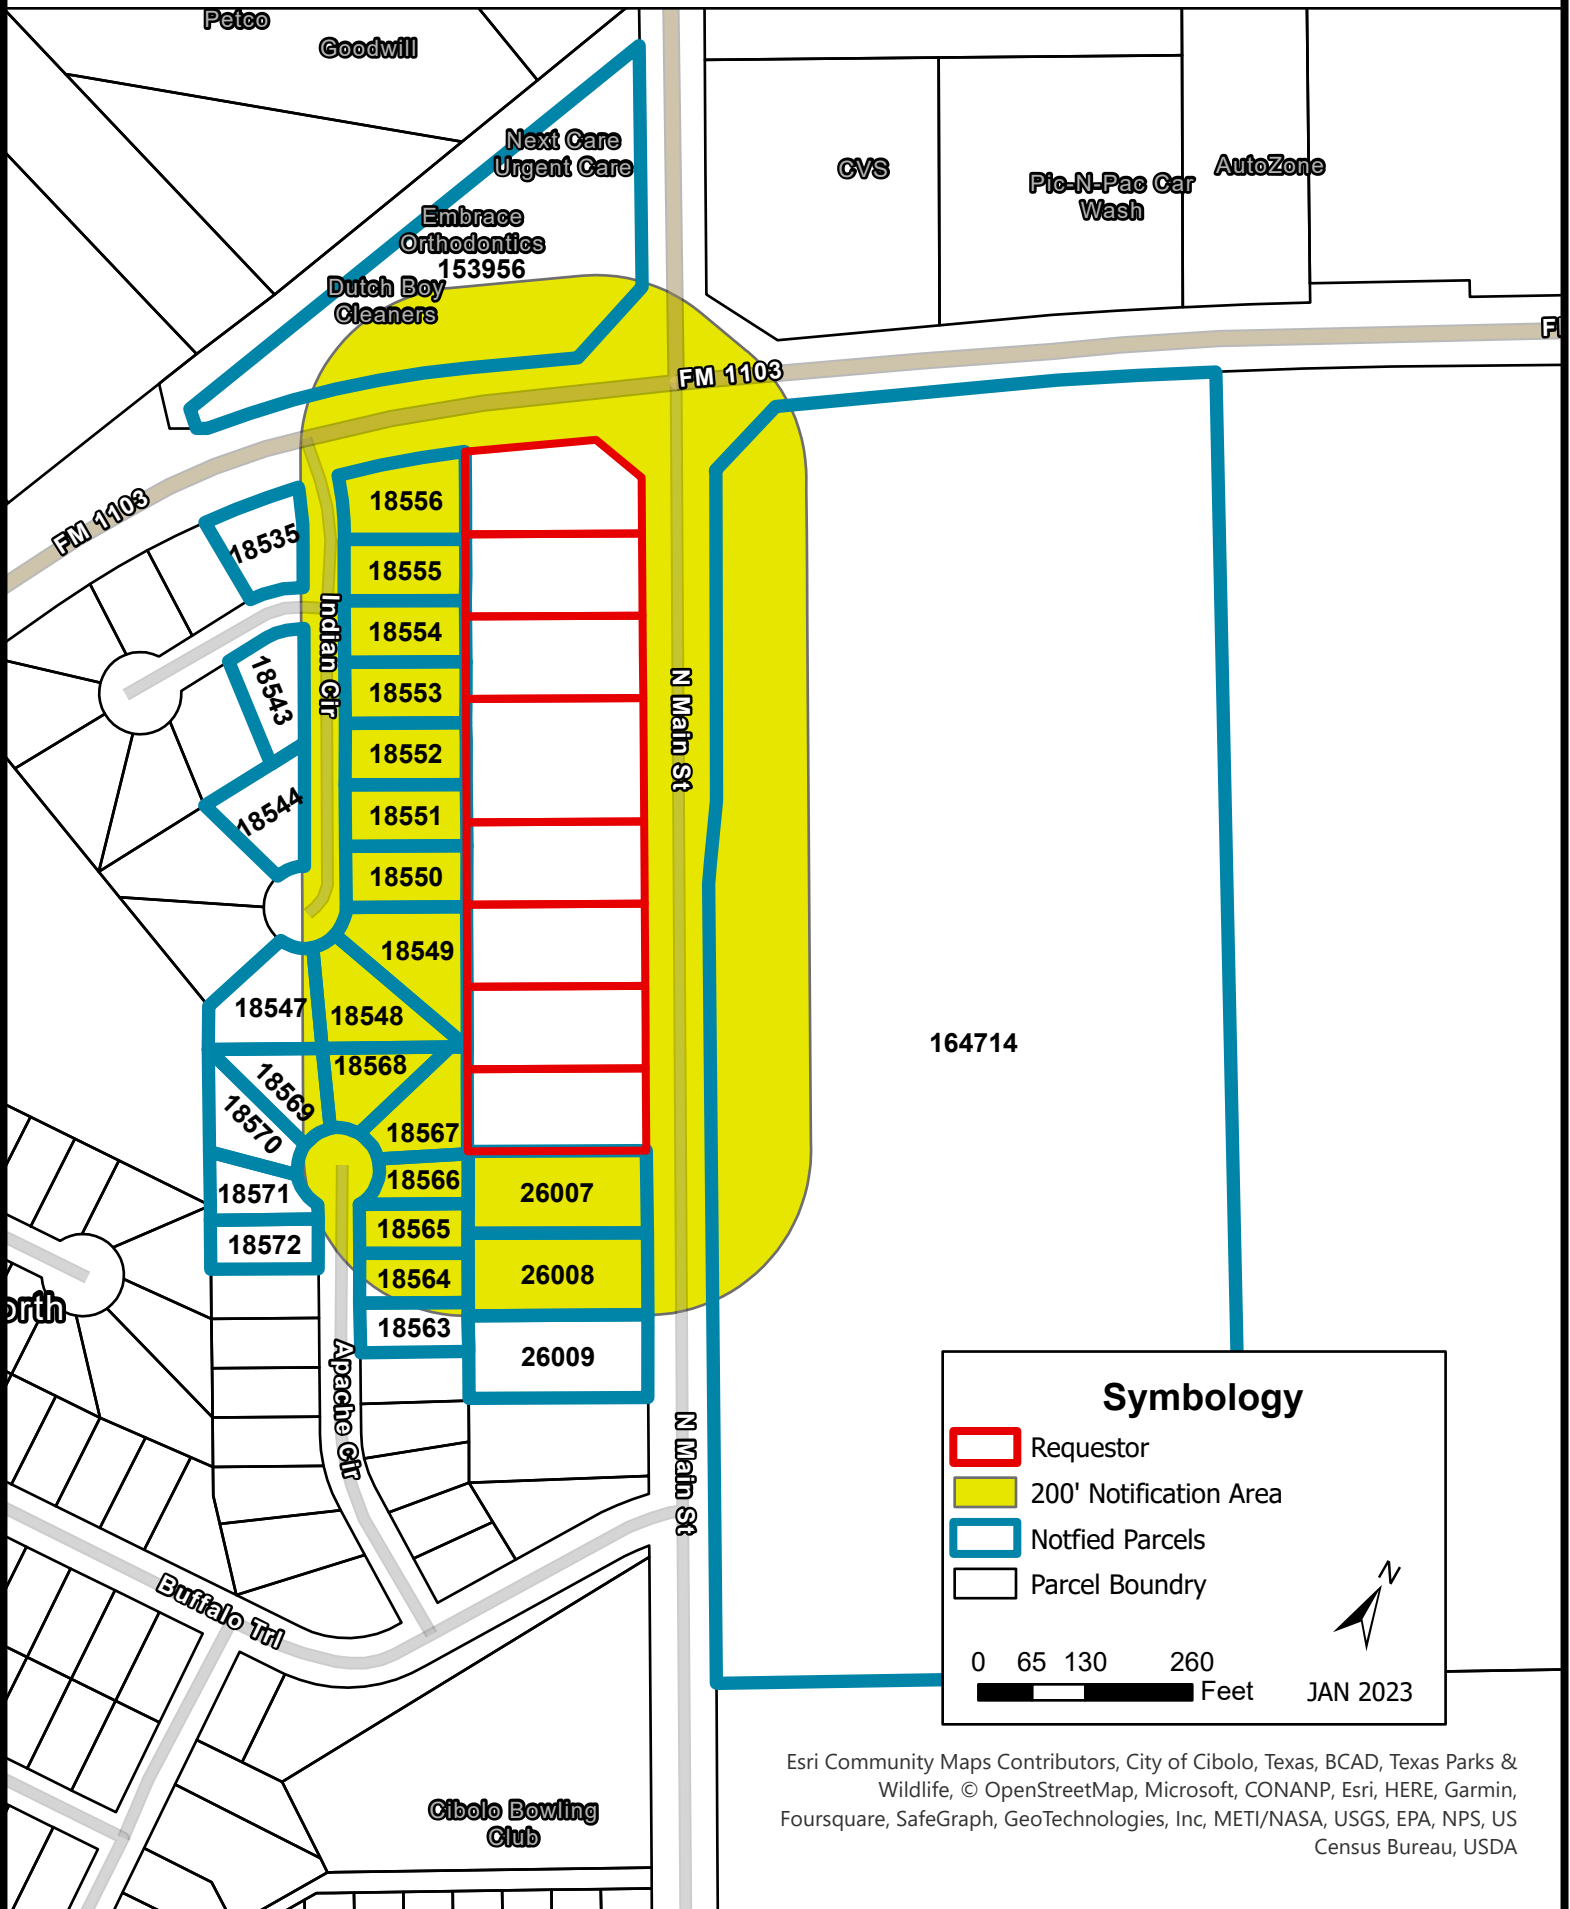

# Exhibit A

**Symbology**

- Requestor
- 200' Notification Area
- Notified Parcels
- Parcel Boundary

0 65 130 260 Feet

JAN 2023

Esri Community Maps Contributors, City of Cibolo, Texas, BCAD, Texas Parks & Wildlife, © OpenStreetMap, Microsoft, CONANP, Esri, HERE, Garmin, Foursquare, SafeGraph, GeoTechnologies, Inc, METI/NASA, USGS, EPA, NPS, US Census Bureau, USDA