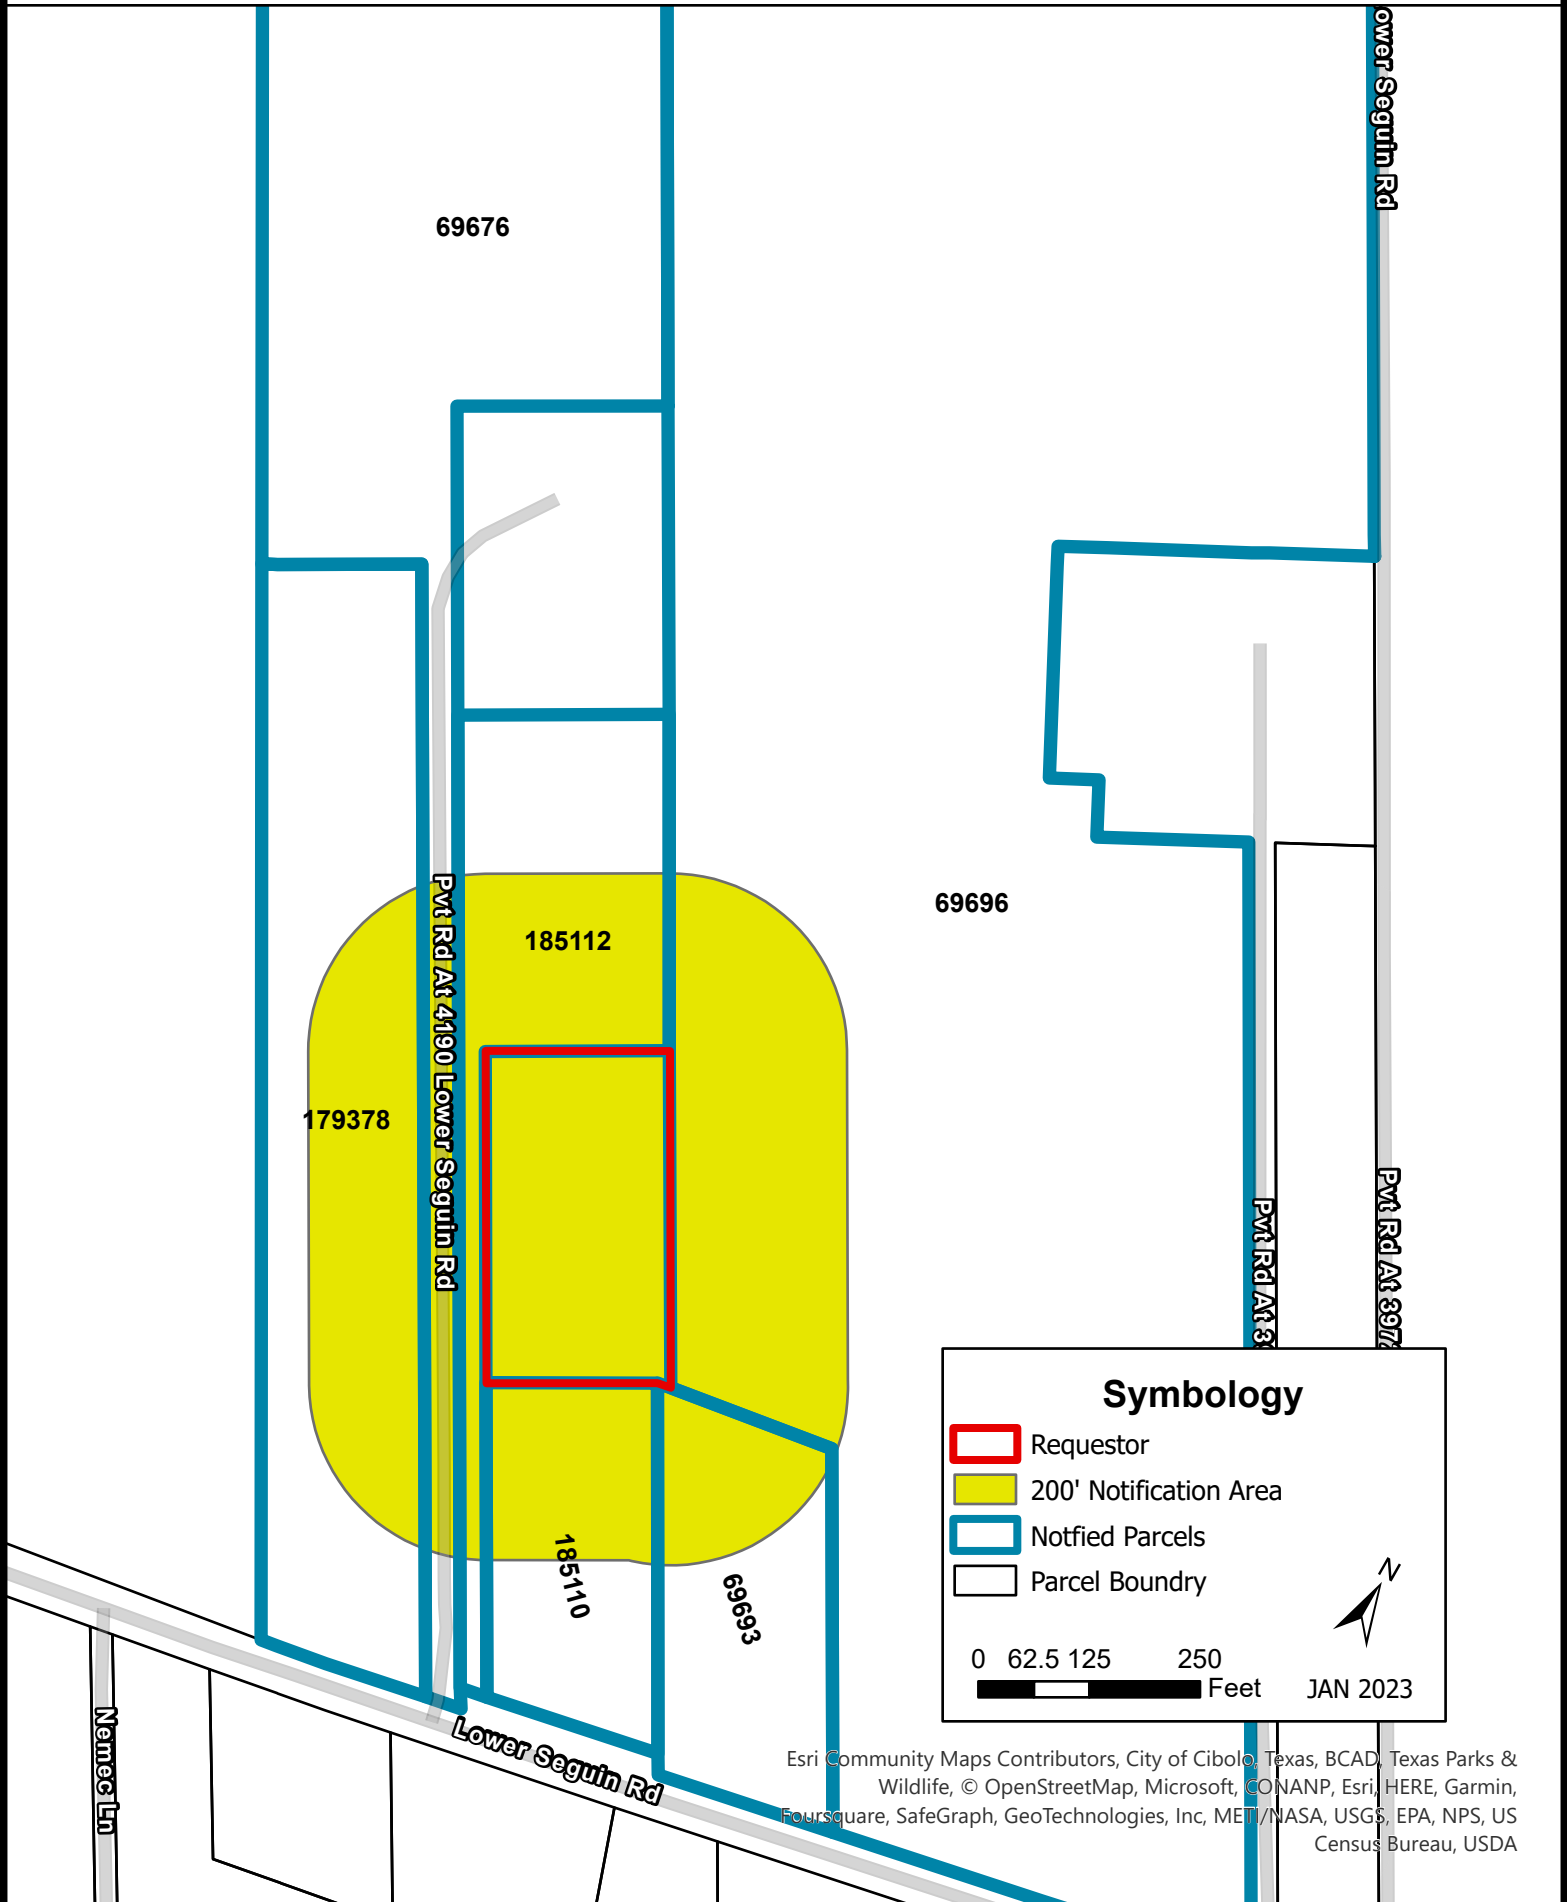

Exhibit A

Symbology

- Requestor
- 200' Notification Area
- Notified Parcels
- Parcel Boundary

0 62.5 125 250 Feet

JAN 2023

Esri Community Maps Contributors, City of Cibola, Texas, BCAD, Texas Parks & Wildlife, © OpenStreetMap, Microsoft, CONANP, Esri, HERE, Garmin, Foursquare, SafeGraph, GeoTechnologies, Inc, METI/NASA, USGS, EPA, NPS, US Census Bureau, USDA