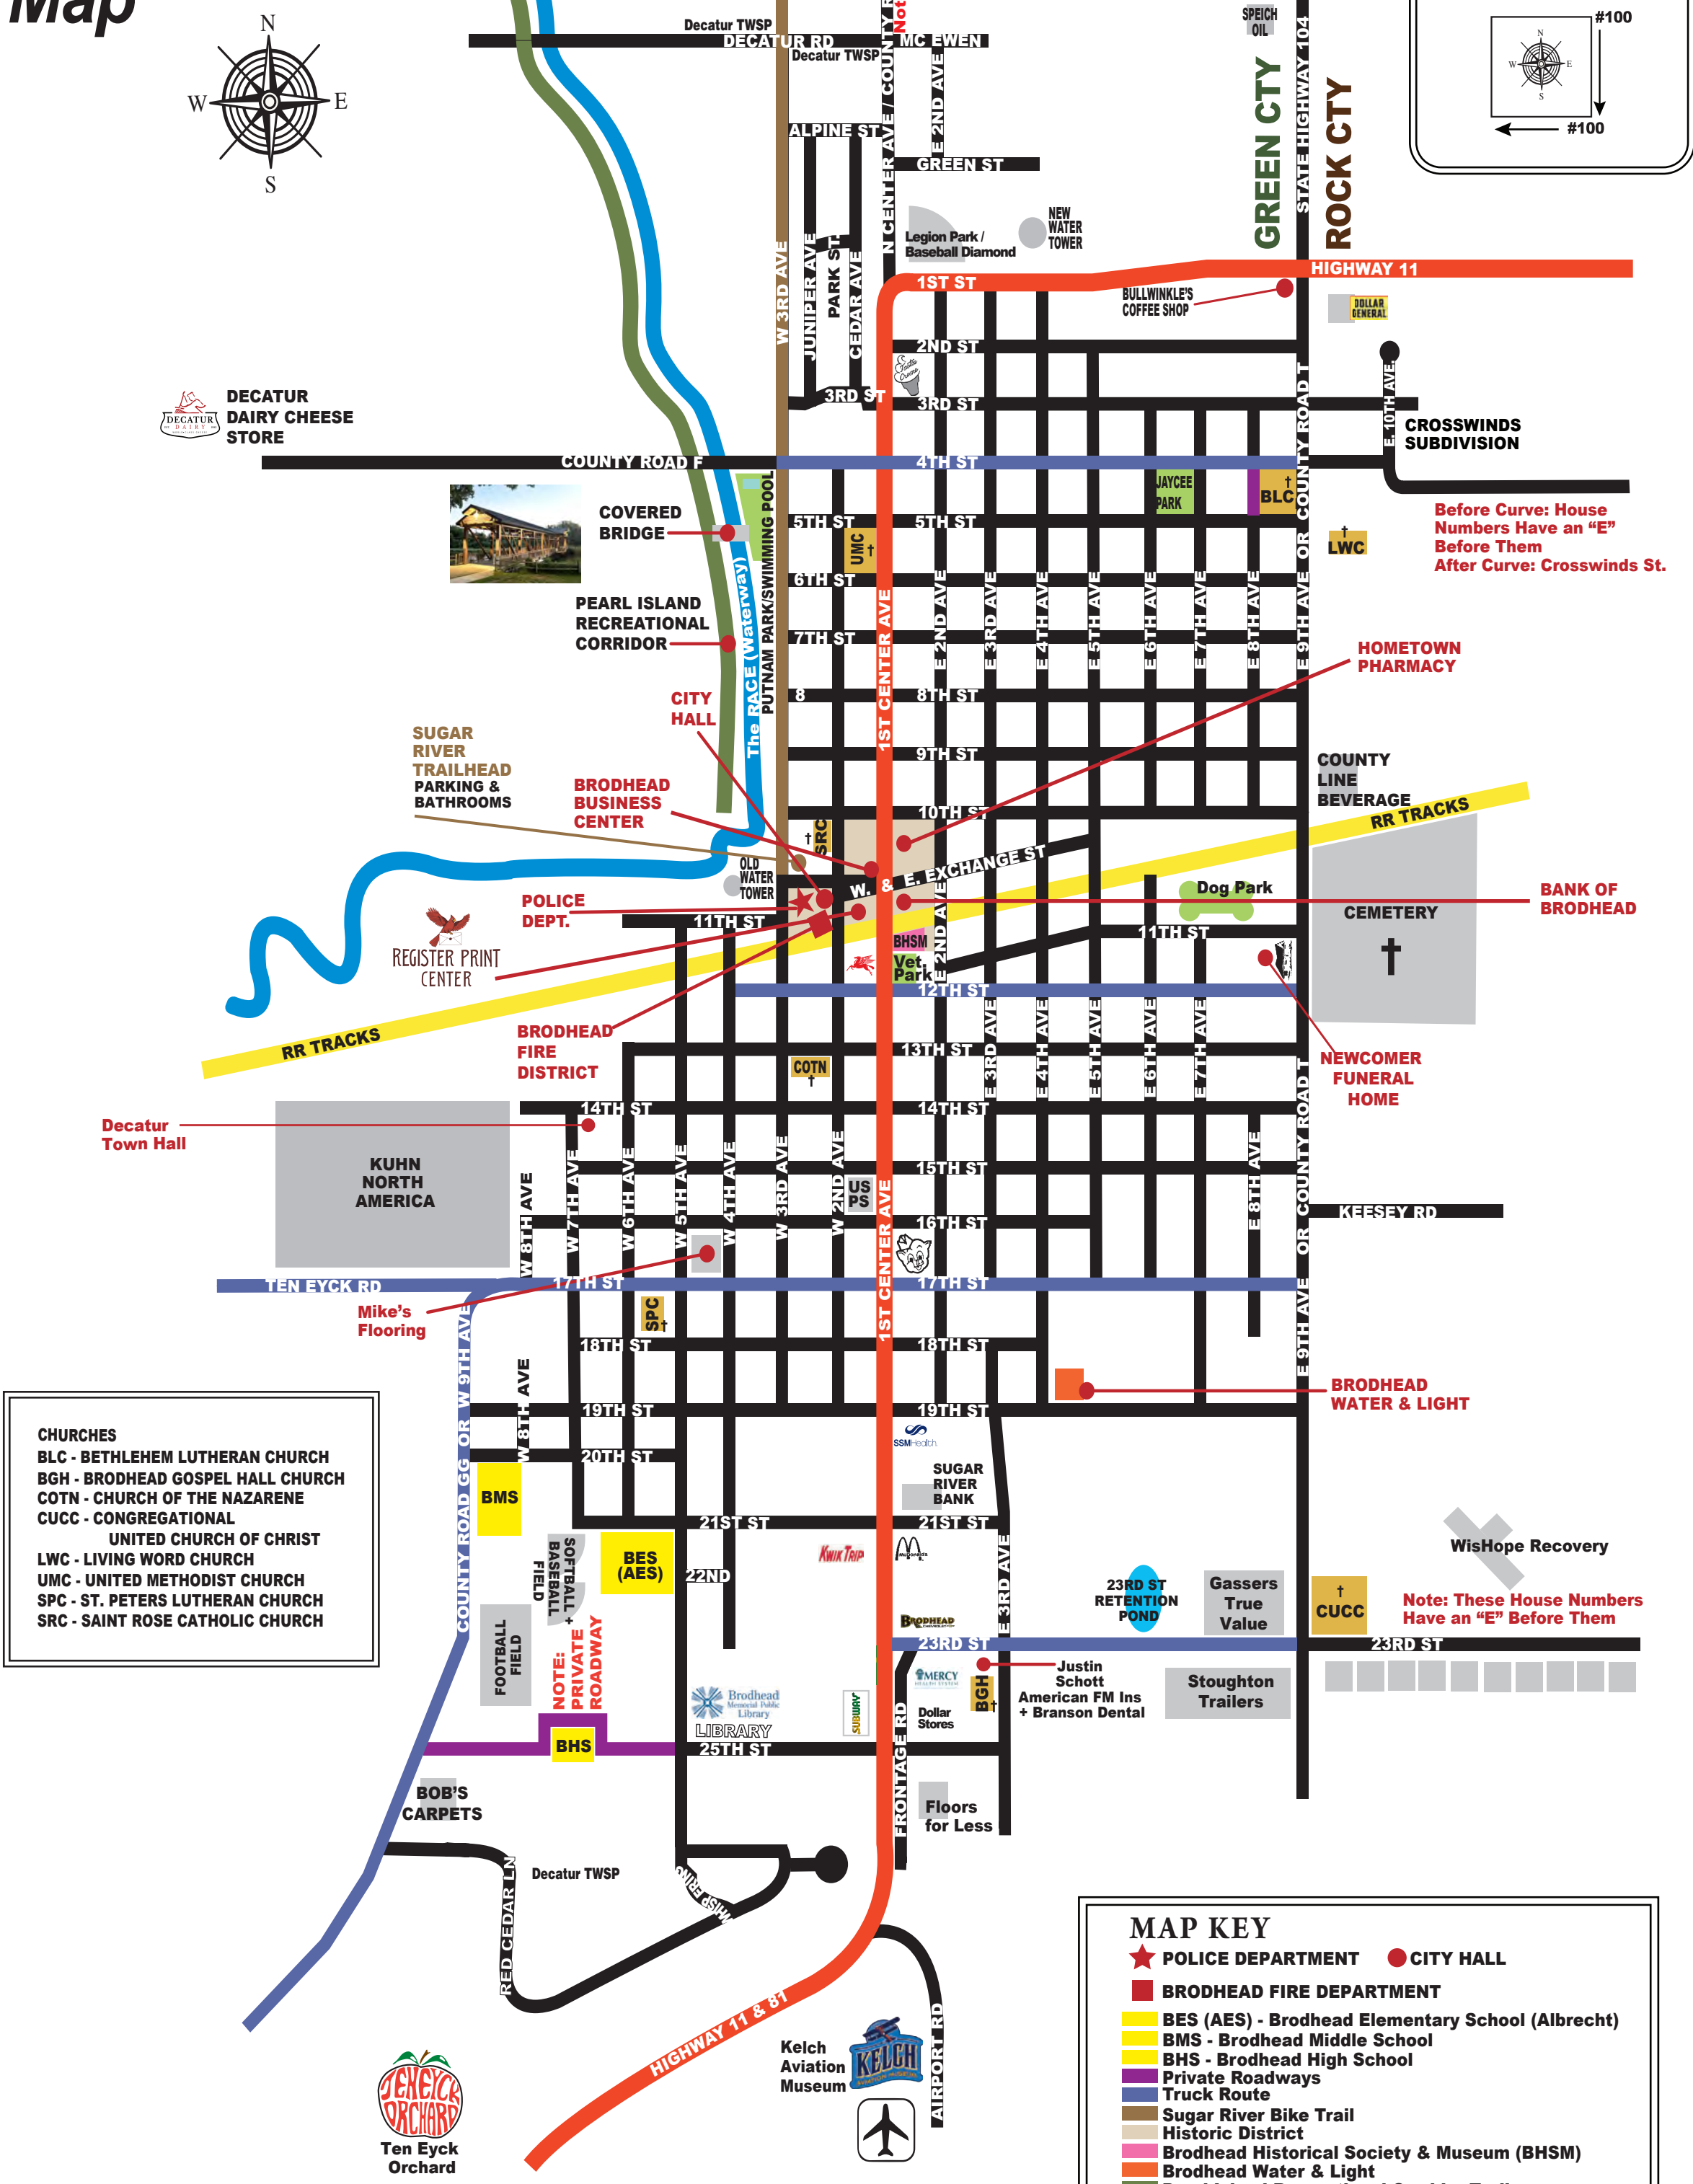

City of Brodhead Map

ROADS & HOUSE # GUIDE

ODD #

EVEN #

#EVEN

#100

#100

Before Curve: House Numbers Have an "E" Before Them
After Curve: Crosswinds St.

- #### CHURCHES
- BLC - BETHLEHEM LUTHERAN CHURCH
 - BGH - BRODHEAD GOSPEL HALL CHURCH
 - COTN - CHURCH OF THE NAZARENE
 - CUCC - CONGREGATIONAL UNITED CHURCH OF CHRIST
 - LWC - LIVING WORD CHURCH
 - UMC - UNITED METHODIST CHURCH
 - SPC - ST. PETERS LUTHERAN CHURCH
 - SRC - SAINT ROSE CATHOLIC CHURCH

MAP KEY

- ★ POLICE DEPARTMENT
- CITY HALL
- BRODHEAD FIRE DEPARTMENT
- BES (AES) - Brodhead Elementary School (Albrecht)
- BMS - Brodhead Middle School
- BHS - Brodhead High School
- Private Roadways
- Truck Route
- Sugar River Bike Trail
- Historic District
- Brodhead Historical Society & Museum (BHSM)
- Brodhead Water & Light
- Pearl Island Recreational Corridor Trail
- Parks
- Churches