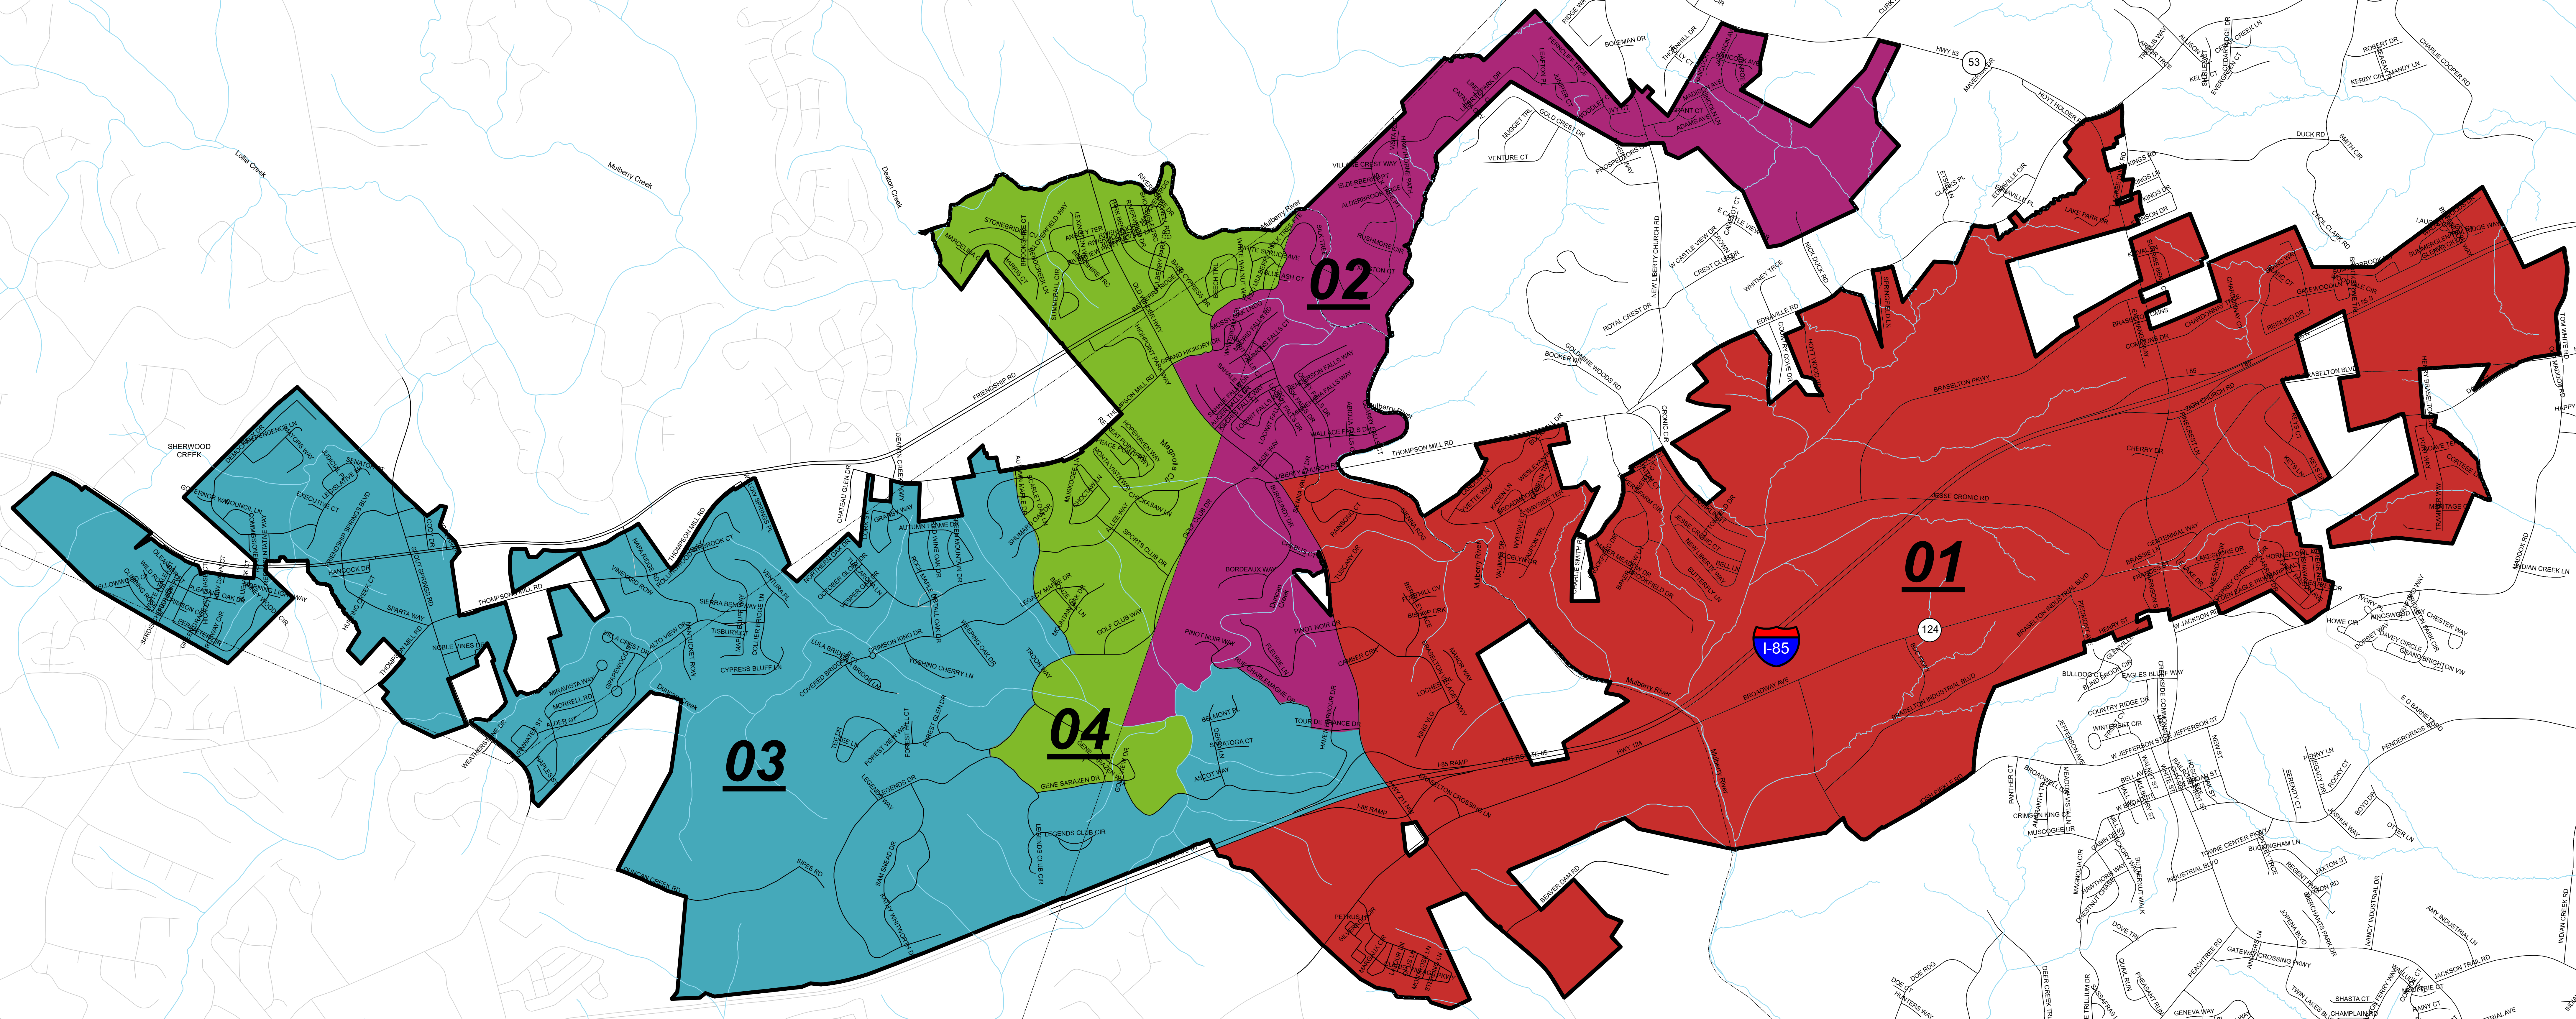

Official District Map of the Town of Braselton, Georgia

Revised 01/12/2023

Legend

- Braselton Town Limits
- Braselton Streams

Town Election Districts

DISTRICT_NAME	Color
01	Red
02	Purple
03	Teal
04	Green
05	Blue

1 inch = 1,091 feet

**Town of
Braselton, GA**

For More Information Please Contact the
Braselton Planning and Development
Department
4986 Hwy 53
Braselton, Georgia 30517
Phone: 706-854-3915
Fax: 706-854-9237
Email: kd Keller@braselton.net