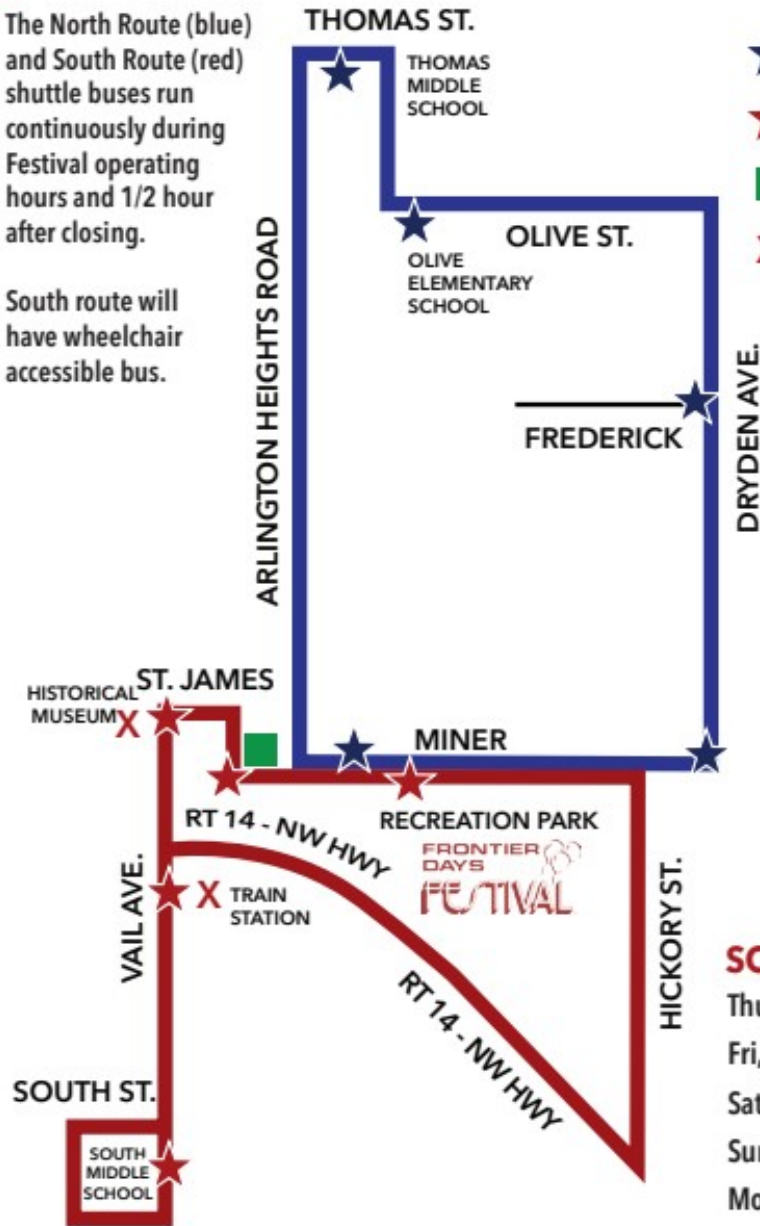

Arlington Heights Frontier Days Shuttle Map and Schedule

FREE FESTIVAL SHUTTLE

The North Route (blue) and South Route (red) shuttle buses run continuously during Festival operating hours and 1/2 hour after closing.

South route will have wheelchair accessible bus.

★ Shuttle Stops - NORTH

★ Shuttle Stops - SOUTH

■ Parking Garage

X Commuter Lot
(During non-commuter hours)

NORTH HOURS:

Thu, June 30th 4:30pm - 11:30pm
 Fri, July 1st 4:30pm - 12:30am
 Sat, July 2nd 11:30am - 12:30am
 Sun, July 3rd 11:30am - 12:30am
 Mon, July 4th 11:30am - 10:30pm

REMEMBER:

NO COOLERS allowed on Festival grounds.

SOUTH HOURS:

Thu, June 30th 5:00pm - 11:30pm
 Fri, July 1st 5:00pm - 12:30am
 Sat, July 2nd 12:00pm - 12:30am
 Sun, July 3rd 12:00pm - 12:30am
 Mon, July 4th 12:00pm - 10:30pm