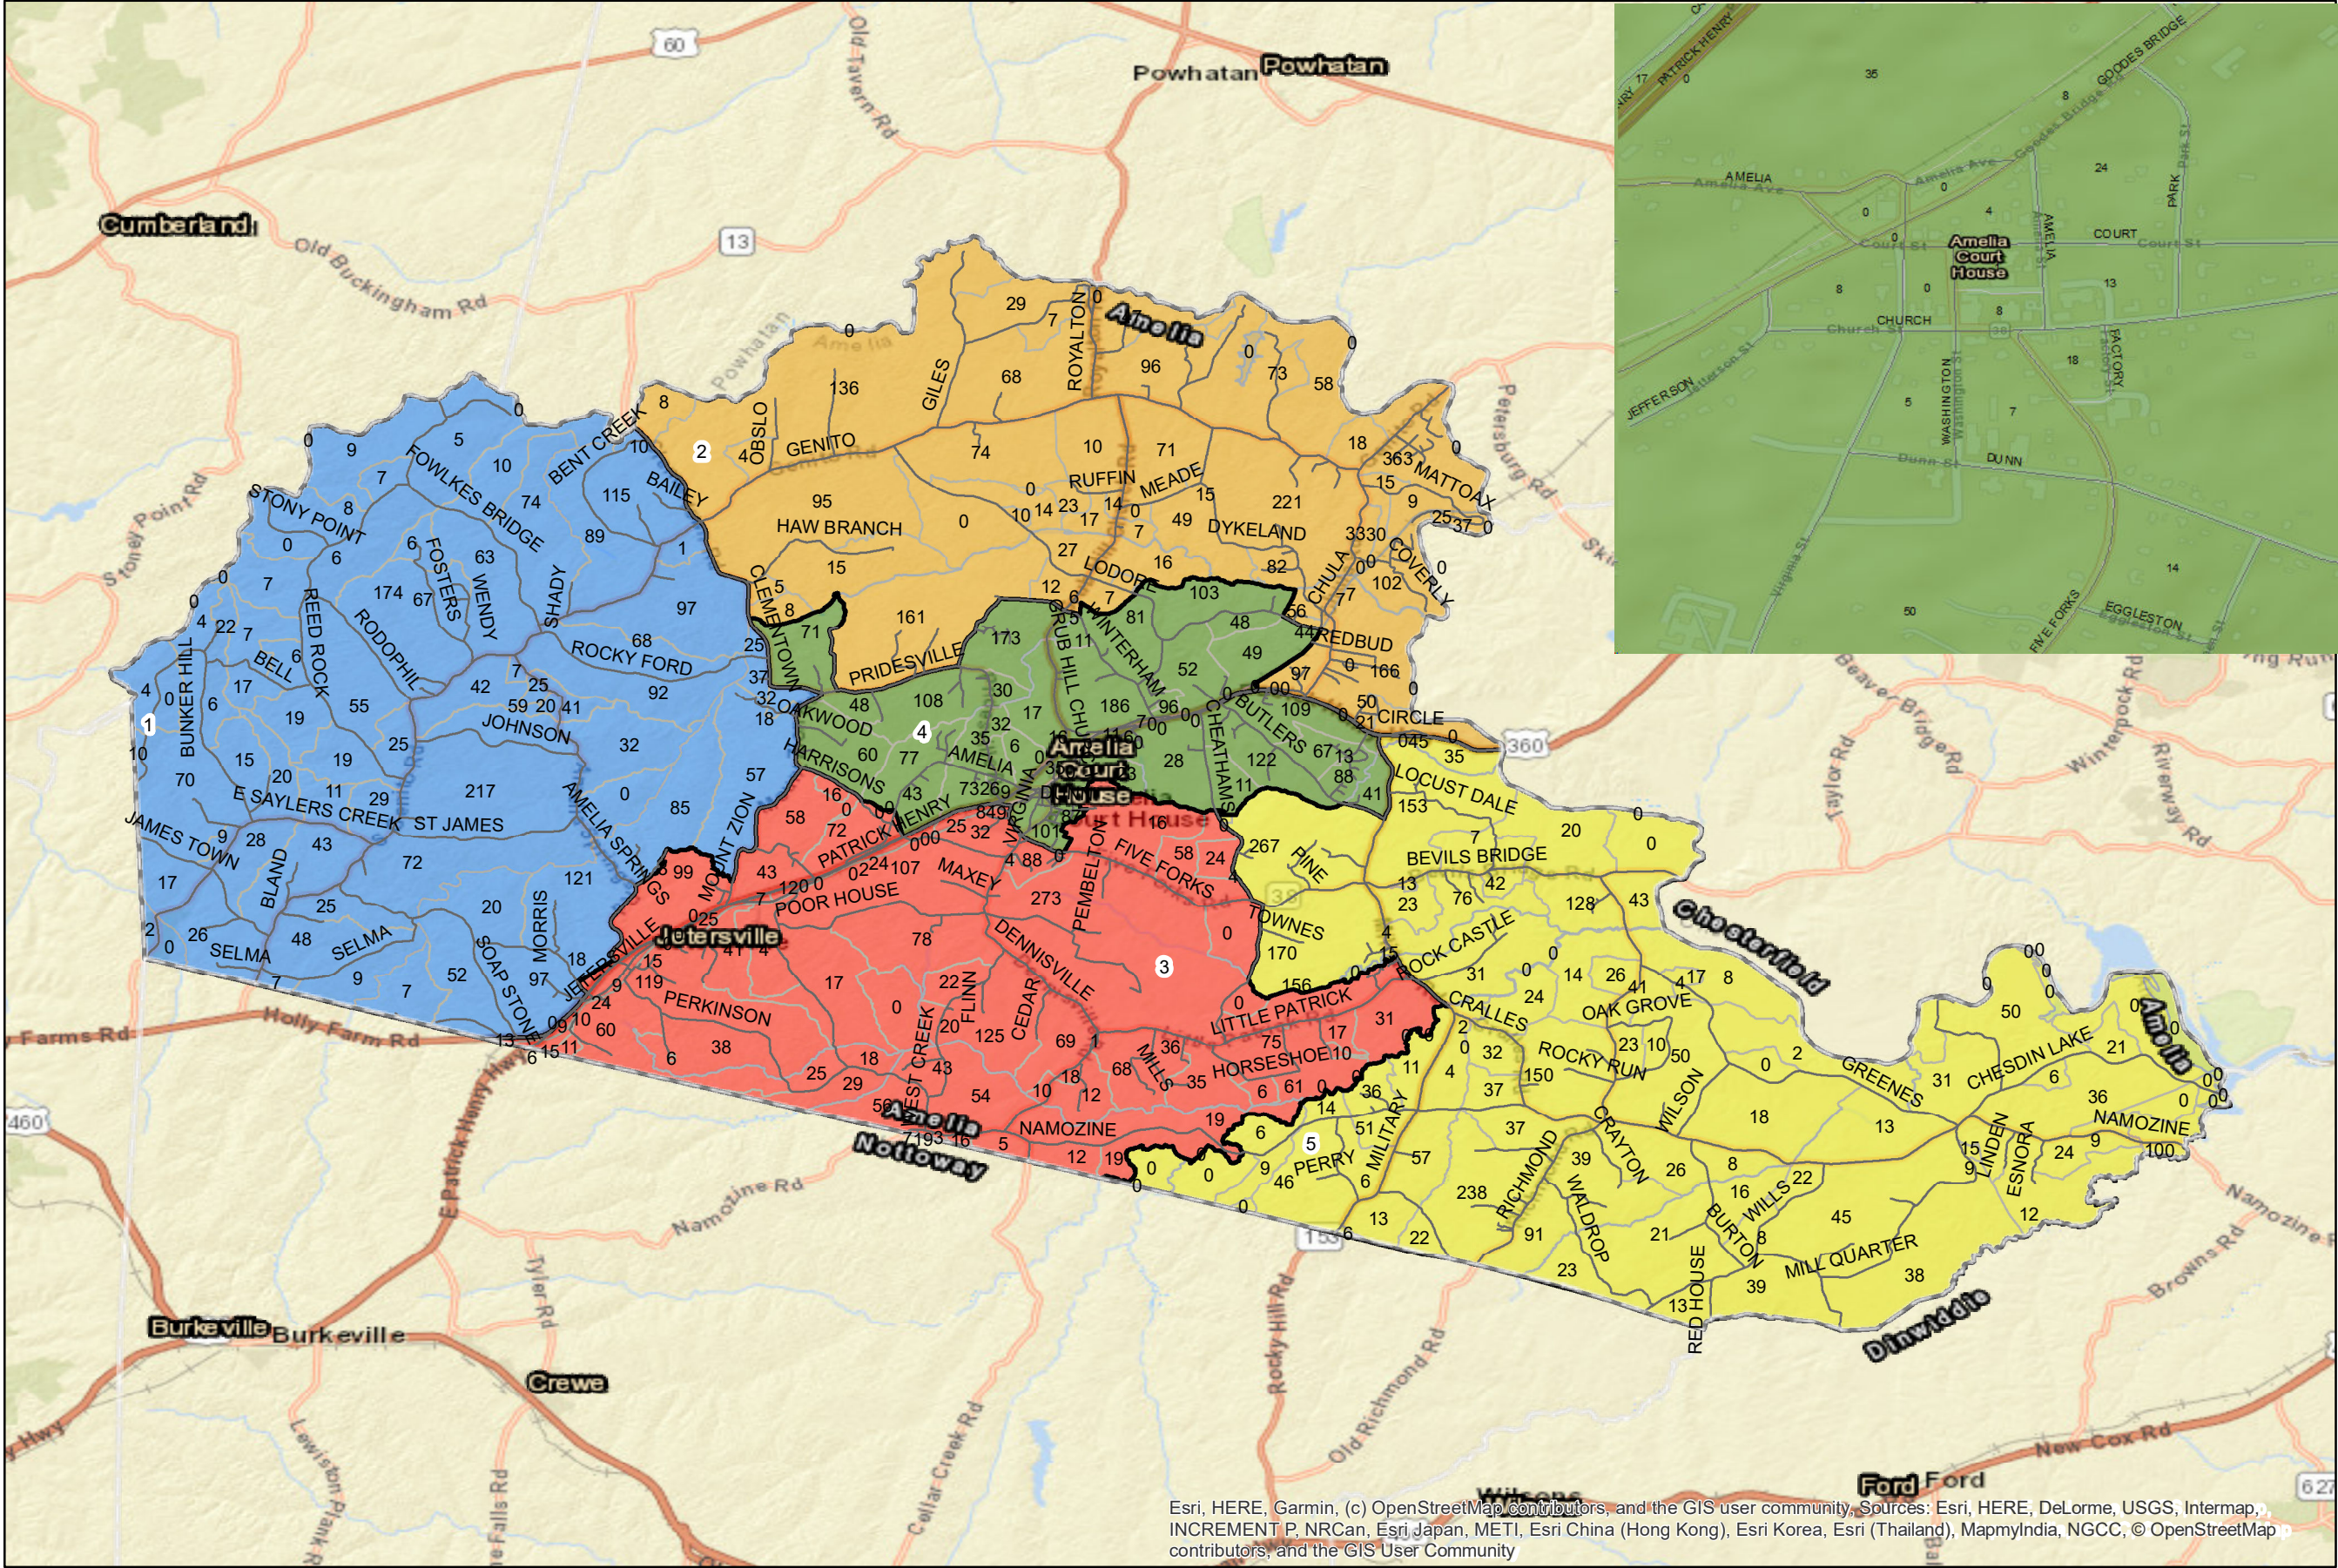

Amelia County Redistricting Plan - Staff Plan 1

Election Districts

- 1
- 2
- 3
- 4
- 5

0 1.25 2.5 5 Miles

Note: Plan utilizes 2020 Census Reallocation of Prisoner Populations

Redistricting Plan created by Amelia County Staff - December 15, 2021 (Map created by CRC)

Esri, HERE, Garmin, (c) OpenStreetMap contributors, and the GIS user community, Sources: Esri, HERE, DeLorme, USGS, Intermap, INCREMENT P, NRCan, Esri Japan, METI, Esri China (Hong Kong), Esri Korea, Esri (Thailand), MapmyIndia, NGCC, © OpenStreetMap contributors, and the GIS User Community